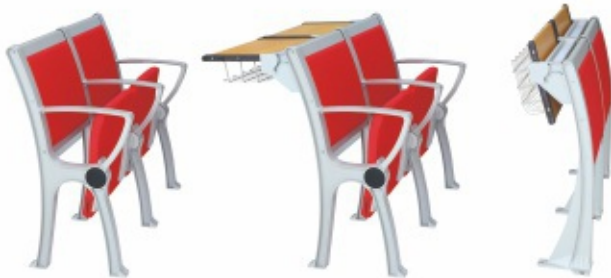

Seating: ISF-244