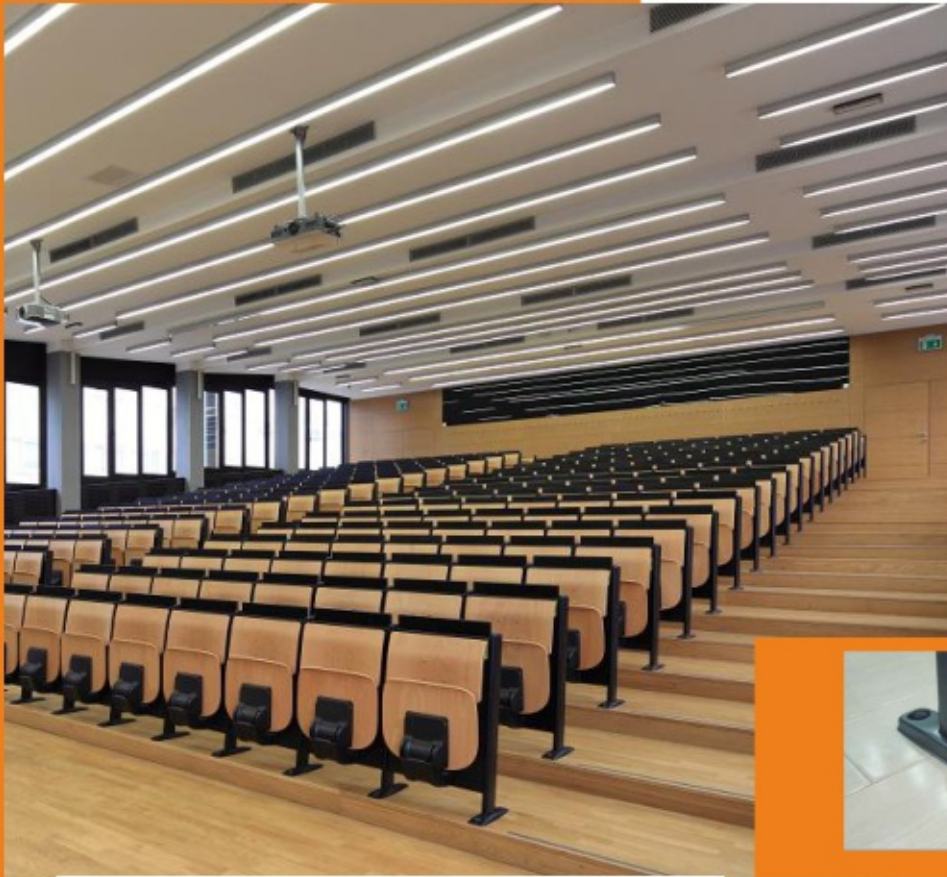

AUDITORIUM

Seating: ISF-718