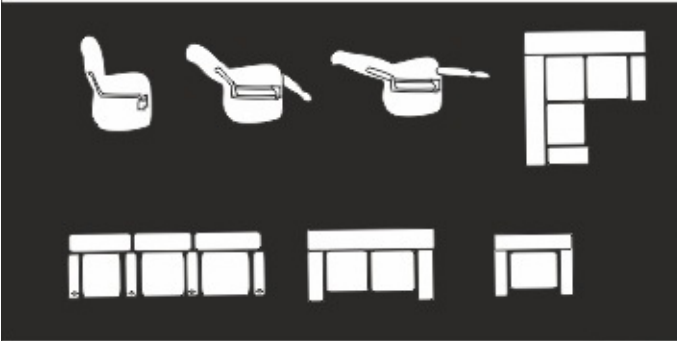

Chair: ISF-713  
Size: 375 x 375 x 440mm

Chair: ISF-714  
Size: 380 x 400 x 440mm

Chair: ISF-715  
Size: 370 x 390 x 440mm

Stool: ISF-716  
Size: 300 x 460mm

Chair: ISF-717  
Size: 380 x 360 x 400mm

# AUDITORIUM

Seating: ISF-718

Seating: ISF-244

Seating: ISF-243

Seating: ISF-719

Recliner: ISF254

Recliner: ISF258

Recliner: ISF257