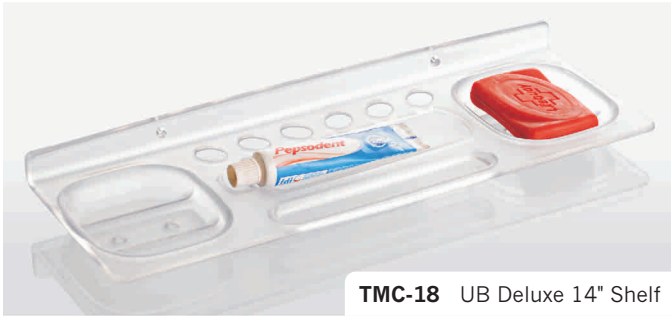

TMC-16 UB Mirchi Corner (Set of 3 Pcs.)