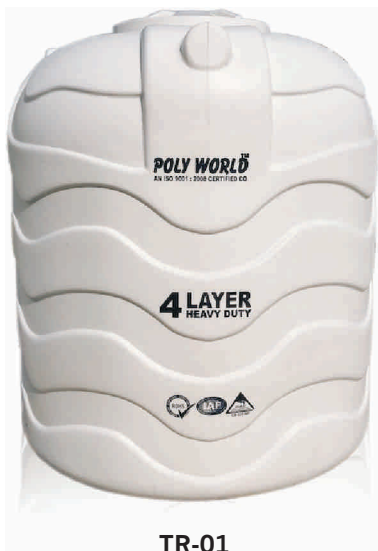

**TMP-03** Pillar Cock

**TMP-04** Nozzle Bib Cock

**TMP-05** Angle Cock

**TMP-06** Long Plug 1/2"

WATER STORAGE TANK

Available in : 300 / 500 / 750 / 1000 / 2000 Ltr.

**TR-01**

**TR-02**

**TR-03** Extreme Heavy

Garden Pipe

TR-04

Available Colours

Milky White, Green, Pearl White, Blue

Available Size

1/2", 3/4", 1", 1 1/4"

**TMC**