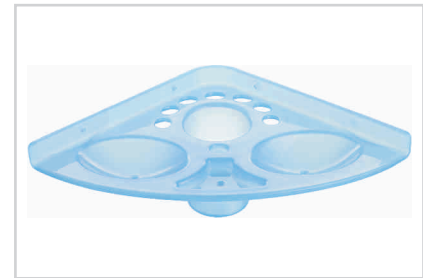

**TMC-54** Nano Soap Dish Square

**TMC-55** Nano Classic

**TMC-56** Nano 3 in One

**TMC-57** Nano 4 in One

**TMC-58** Nano 5 in One

**TMC-59** Nano Set Top Box

**TMC-60** Nano Shelf 14" / 18"

**TMC-61** Nano Corner (Set of 3 Pcs.)

**TMC-17** Nano Corner White (Set of 3 Pcs.)

**Colours Available in above Nano Series**

Pink

Green

Blue

White

**TMP-01** Bib Cock

**TMP-02** Long Body