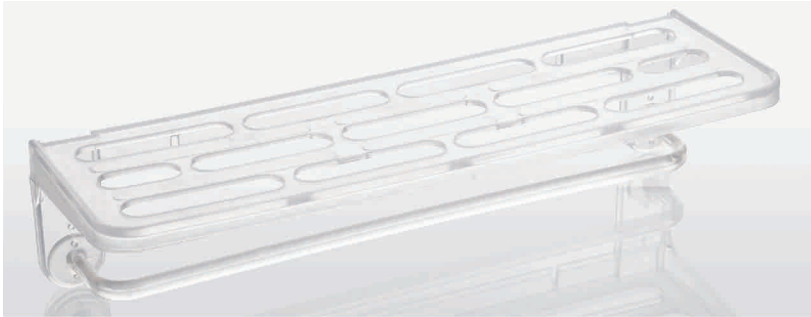

**ADD-ONS**

**TMC-45** UB Paper Holder  
Colours Available : Ivory / White

**TMC-46** Liquid Soap Dispenser

**TMC-47** Unique Multipurpose Cabinet

**TMC-31** UB Towel Rack Holo

**TMC-36** UB Towel Ring Oval