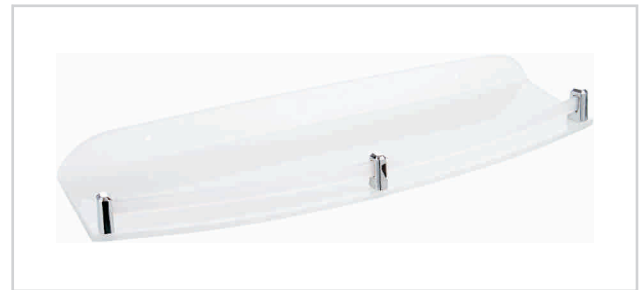

**TMC-54** Nano Soap Dish Square

**TMC-55** Nano Classic

**TMC-56** Nano 3 in One

**TMC-57** Nano 4 in One

**TMC-58** Nano 5 in One

**TMC-59** Nano Set Top Box

**TMC-60** Nano Shelf 14" / 18"

**TMC-61** Nano Corner (Set of 3 Pcs.)