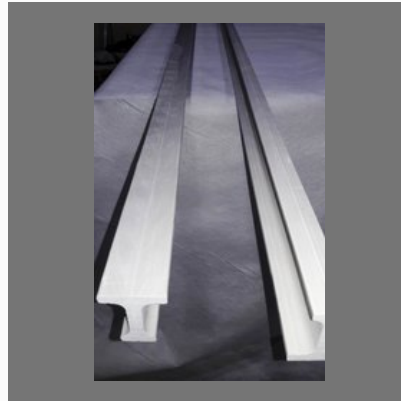

Aluminium Form Work

MS Plate Formwork

FORMWORK SHEET

PP Hollow Sheet

PVC Form Work Sheet

PVC Formwork Sheet

Plastic Centering Form Work Sheet

SHUTTERING PLATES AND PLYWOOD

Waterproof Shuttering Plywood

Plastic Shuttering Plywood

Shuttering Plates

Shuttering Plywood

CENTERING SHEETS AND PLATES

PP Hollow Centering Sheet

Construction Form Work
Centering Sheets

Centering Plates

OTHER PRODUCTS:

Wooden Form Work

Plastic Construction Form Work Sheet

Wooden Beams

WPC H Beam

Factsheet

Year of Establishment : 2017

Nature of Business : Manufacturer