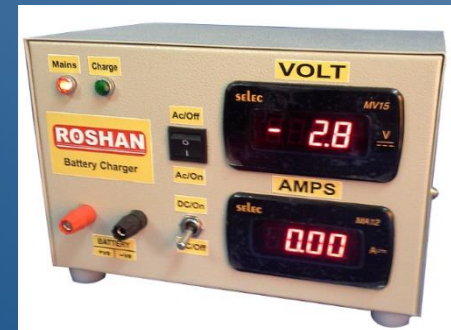

FEATURES:

- ✓ Effective Battery Charger.
- ✓ Automatic cut off when fully charged.
- ✓ Automatic recharge when battery voltage is low.
- ✓ Compact and elegant look.