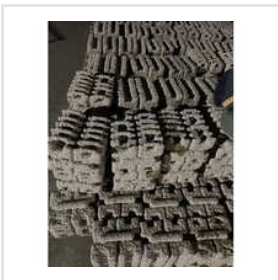

## About Us

Expand your businesses product range with our extensive array of products at Spago India, including Fire detectors, 3-Way Inlet, MCP Box, Drum Bombay Style, Wax Pattern Production, Automobile Casting and Industrial Glass Hardware Casting Set. We serve as a manufacturer, supplier, and service provider and provide the services of Hardware Investment Casting as well. Every product that we sell is thoroughly tested, especially our firefighting equipment, as they hold prominent importance in the case of tackling emergency situations. Further, being a prominent seller and provider in the market, we have always regarded high quality to be our primary goal, and to achieve it, we continually try to bring about changes in our production methods. Our ability to provide such high quality at the most economical prices has

**Drum Bombay Style**

**4 Fire Brigade Inlet Connection**

**3 Way Inlet**

**2 Way Inlet**

**Single Door**

**Shells Investment Casting**

**Industrial Wax Pattern Production**

**Industrial Glass Hardware Casting Set**