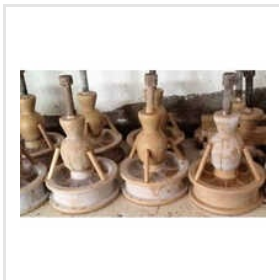

## About Us

Expand your businesses product range with our extensive array of products at Spago India, including Fire detectors, 3-Way Inlet, MCP Box, Drum Bombay Style, Wax Pattern Production, Automobile Casting and Industrial Glass Hardware Casting Set. We serve as a manufacturer, supplier, and service provider and provide the services of Hardware Investment Casting as well. Every product that we sell is thoroughly tested, especially our firefighting equipment, as they hold prominent importance in the case of tackling emergency situations. Further, being a prominent seller and provider in the market, we have always regarded high quality to be our primary goal, and to achieve it, we continually try to bring about changes in our production methods. Our ability to provide such high quality at the most economical prices has

**Drum Bombay Style**

**4 Fire Brigade Inlet Connection**

**3 Way Inlet**

**2 Way Inlet**

**Single Door**

**Shells Investment Casting**

**Industrial Wax Pattern Production**

**Industrial Glass Hardware Casting Set**