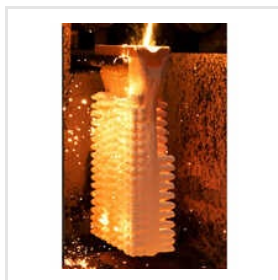

Industrial Investment Casting