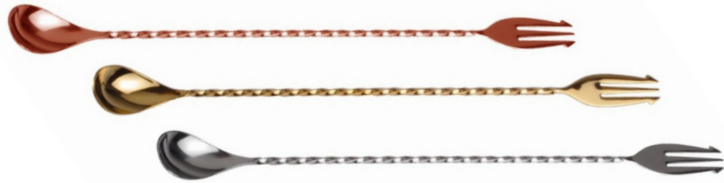

Black Finish

JULIP LONG STRAINER

Steel Finish

Copper Finish (Back)

Copper Finish (Front)

Golden Finish

Black Finish

HAWTHORNE STRAINER

All Finish

Trident Spoon

- (A) SS Finish
- (B) Black
- (C) Gold
- (D) Copper
- (E) Copper Antiq

Finish Available

- 30 cm
- 40 cm
- 50 cm

Size Available

TRIDENT BAR SPOON

All Finish

Teardrop Spoon

- (A) SS Finish
- (B) Black
- (C) Gold
- (D) Copper
- (E) Copper Antiq

Finish Available

- 30 cm
- 40 cm
- 50 cm

Size Available

TEARDROP BAR SPOON

All Finish

Coin Spoon