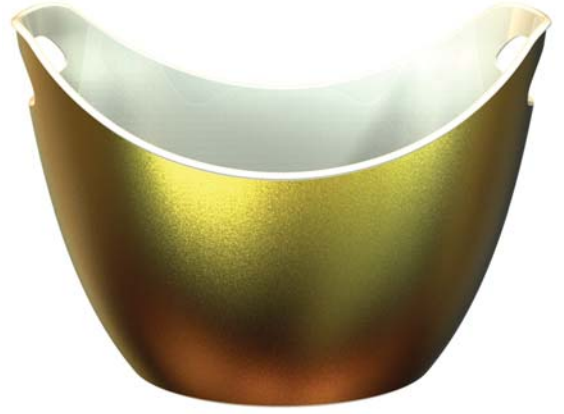

Bucket - Gold

UNBREAKABLE **GOLDEN STEM GLASSES**

UNBREAKABLE **FULL GOLD TEXTURED GLASSES**