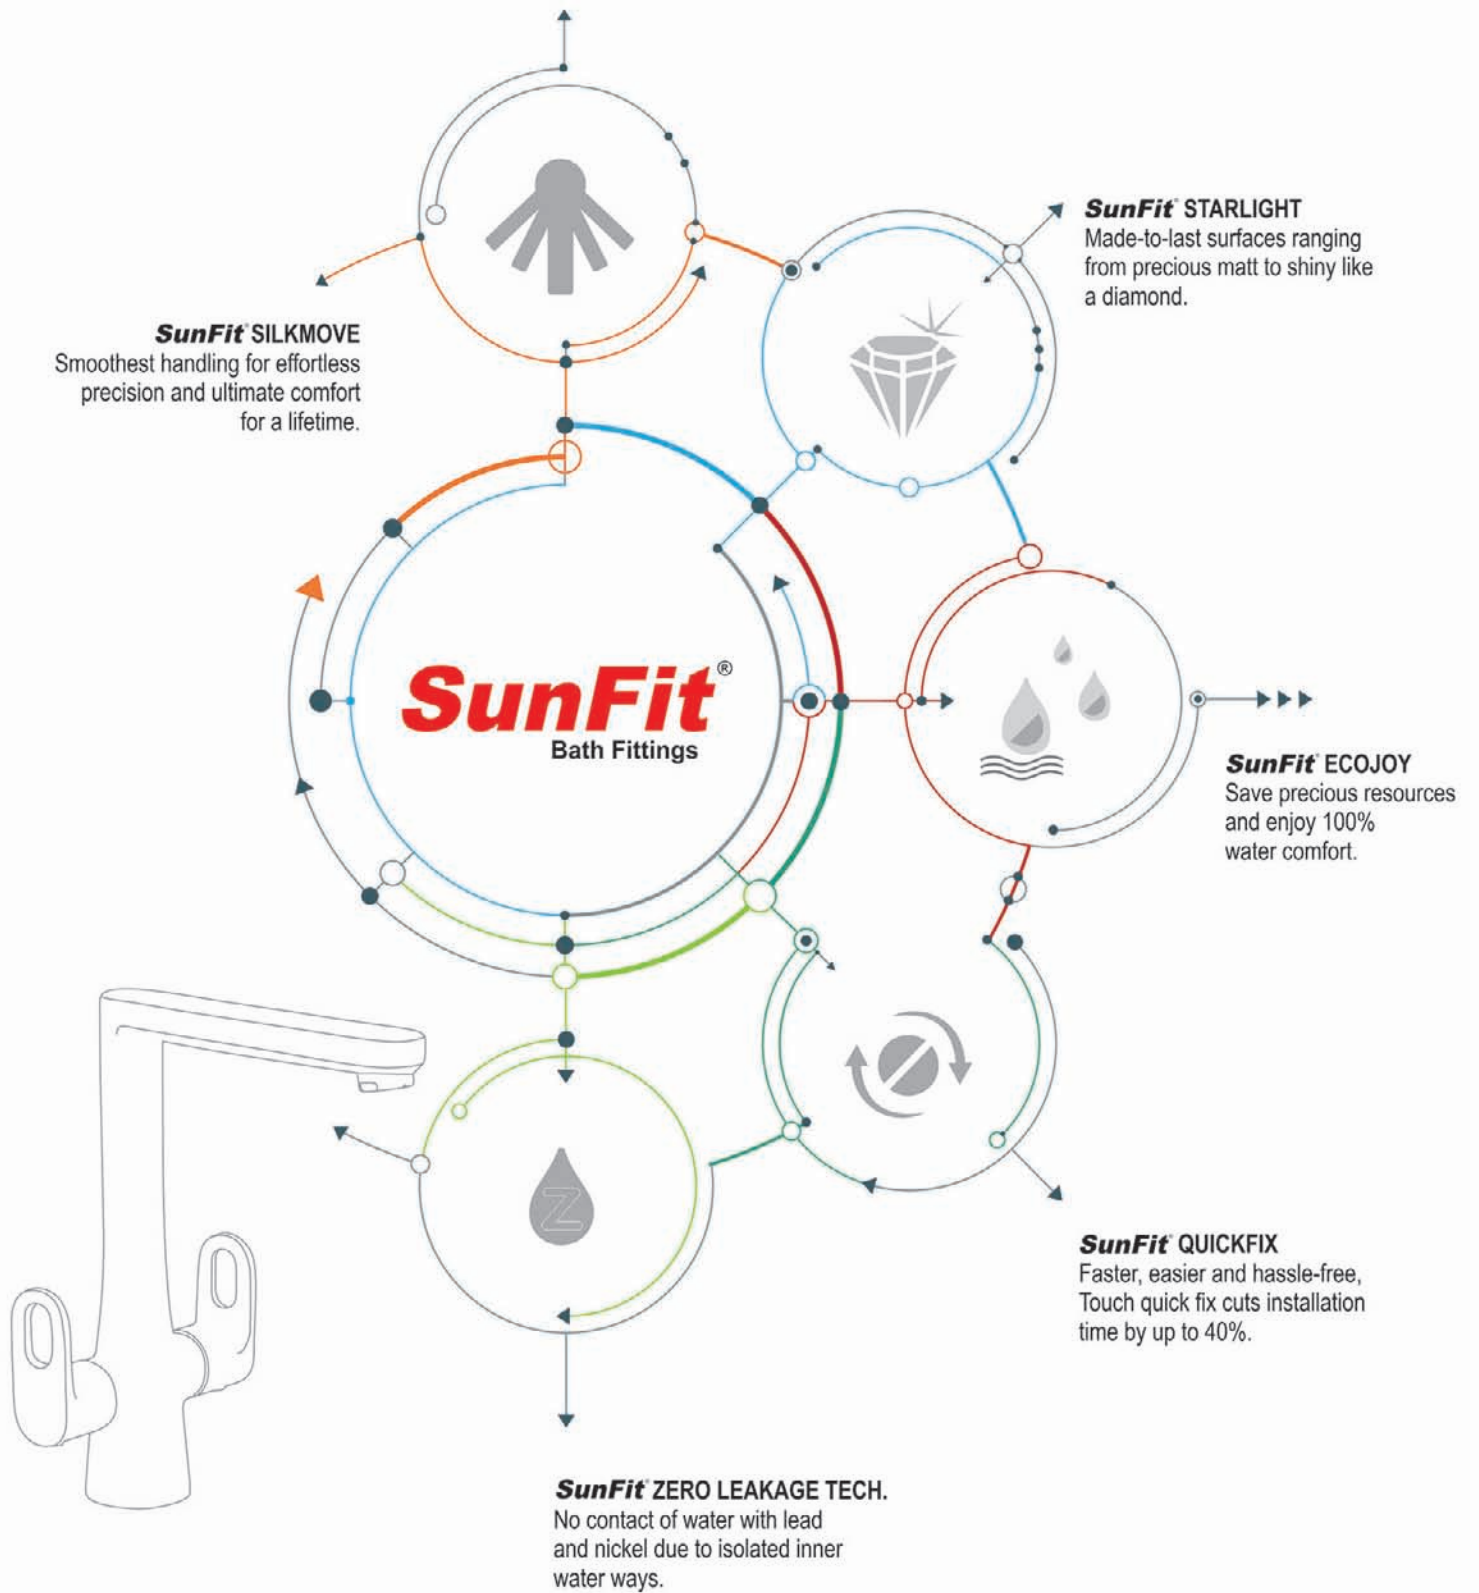

INTELLIGENT TECHNOLOGY
FOR BATHROOM AND KITCHEN