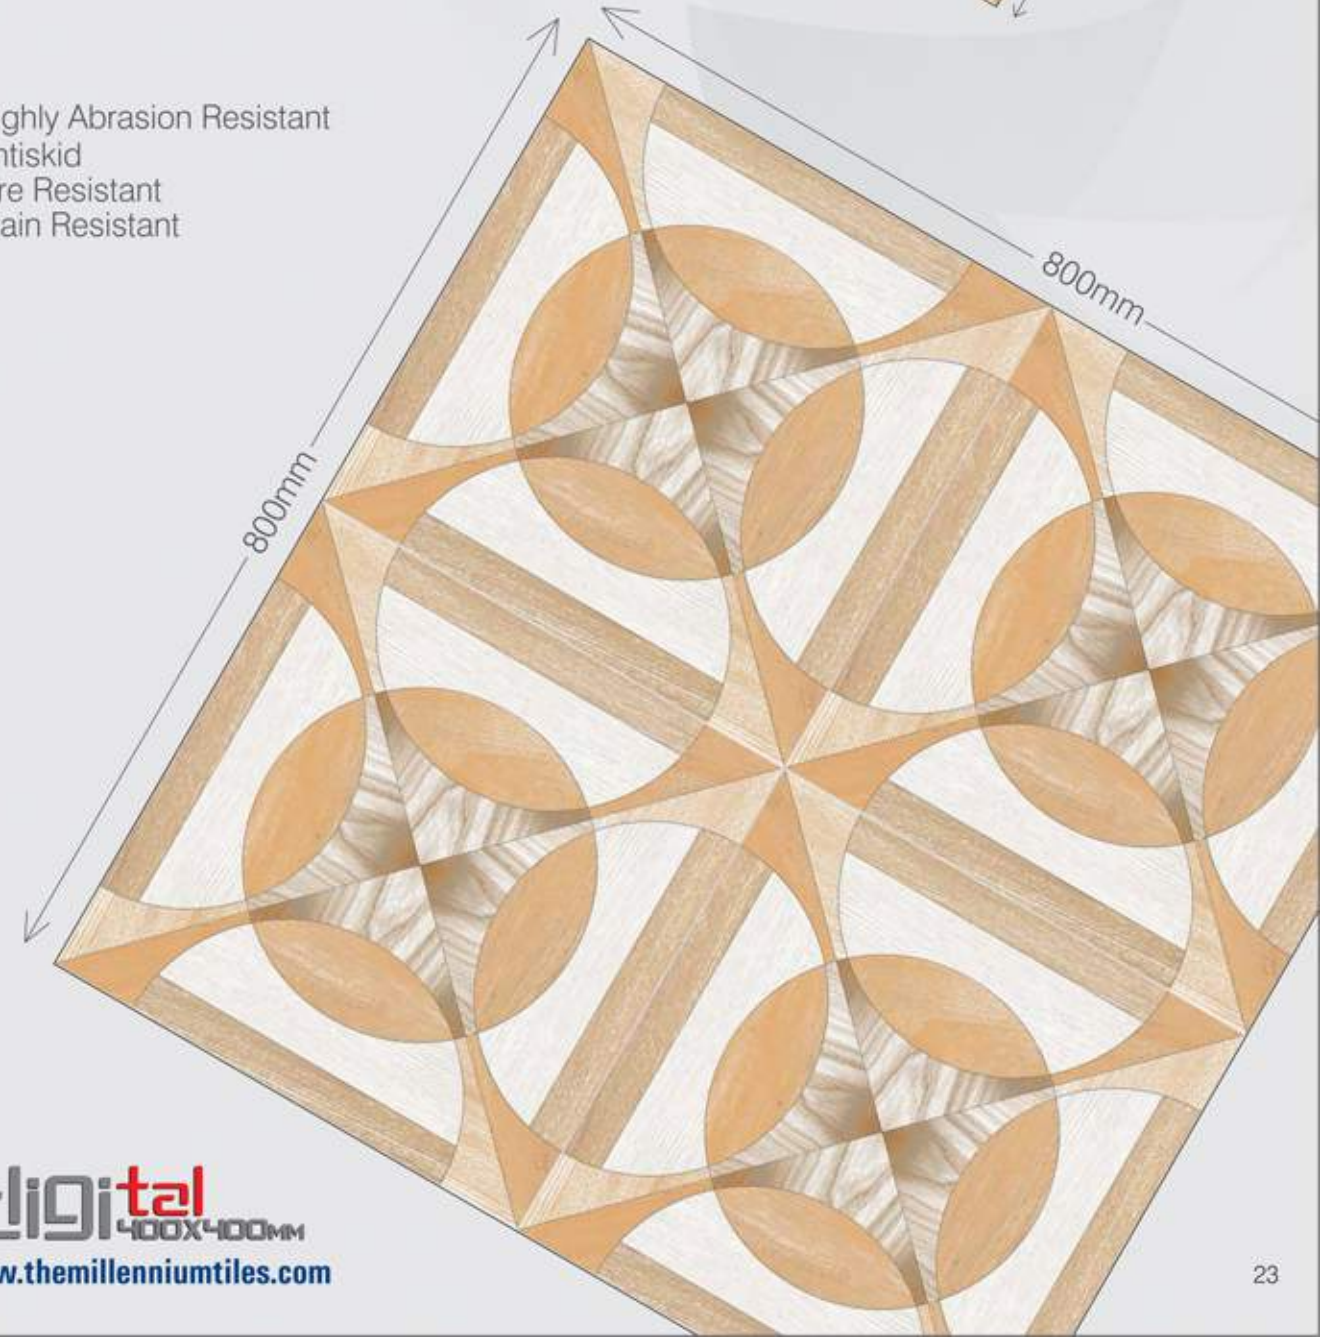

digital
400X400MM
www.themillenniumtiles.com

A KORADIYA GROUP VENTURE

Glossy
series

2820

Highly Abrasion Resistant
Antiskid
Fire Resistant
Stain Resistant

digital
400X400MM
www.themillenniumtiles.com

A KORADIYA GROUP VENTURE