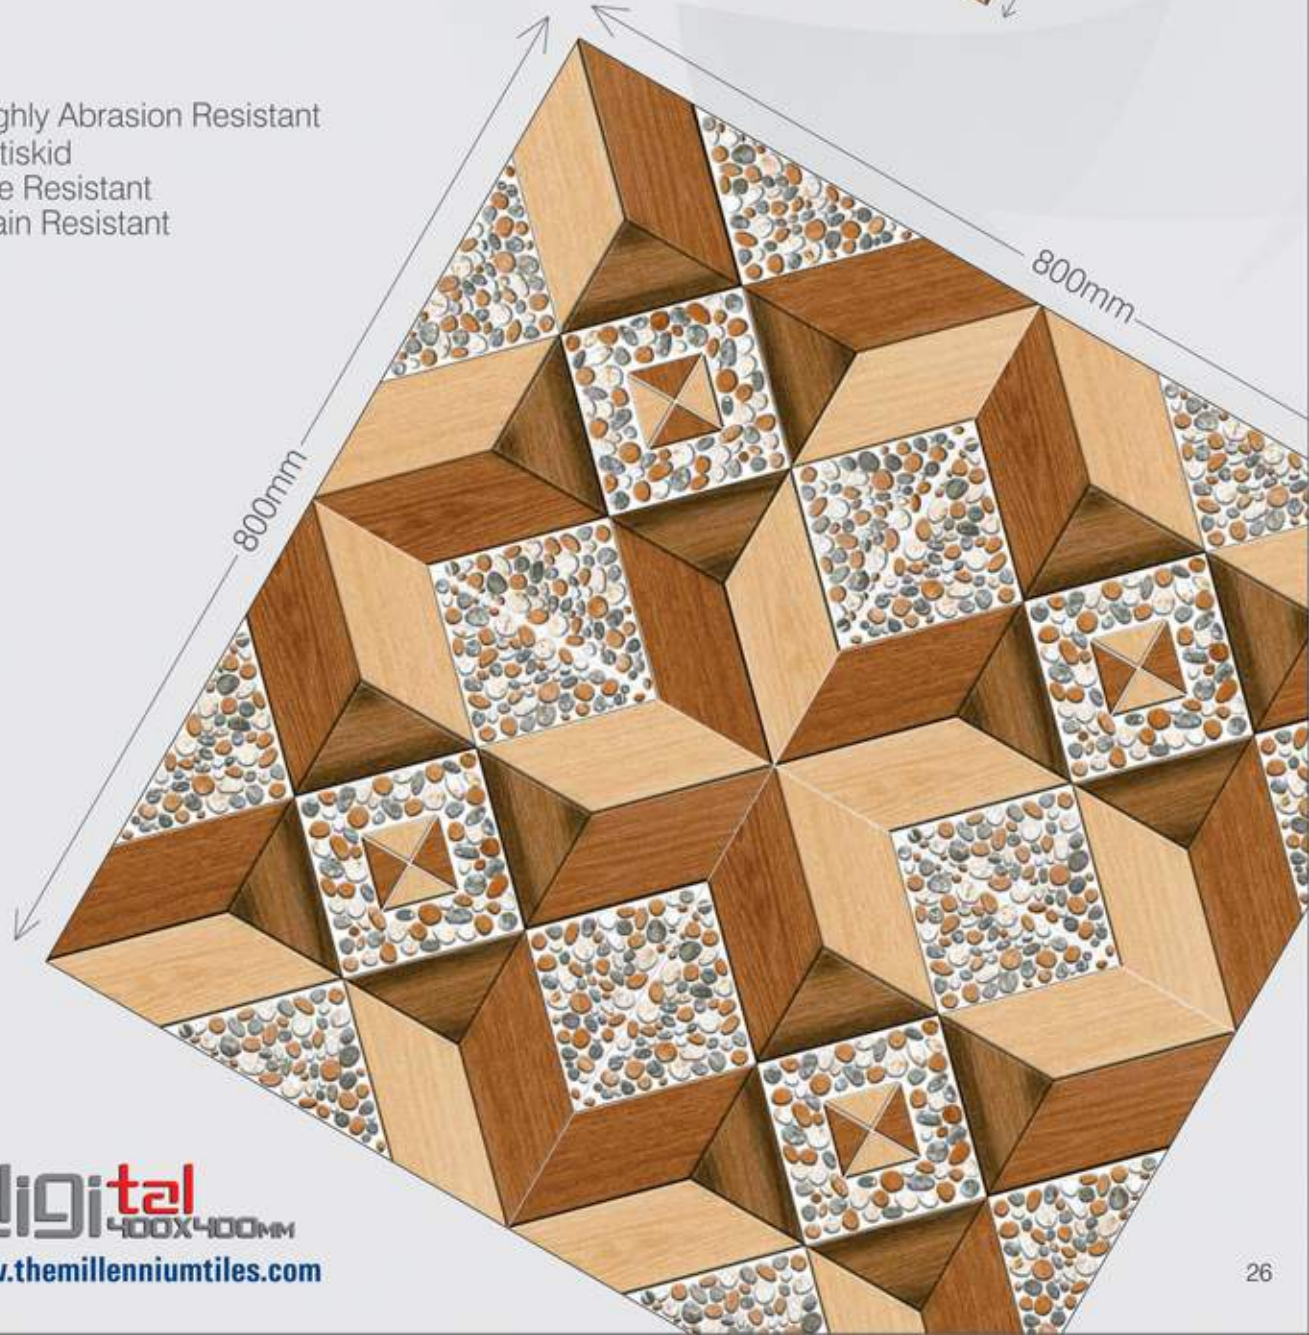

Highly Abrasion Resistant
Antiskid
Fire Resistant
Stain Resistant

800mm

800mm

A KORADIYA GROUP VENTURE

Satin
series

2002

Highly Abrasion Resistant
Antiskid
Fire Resistant
Stain Resistant

A KORADIYA GROUP VENTURE