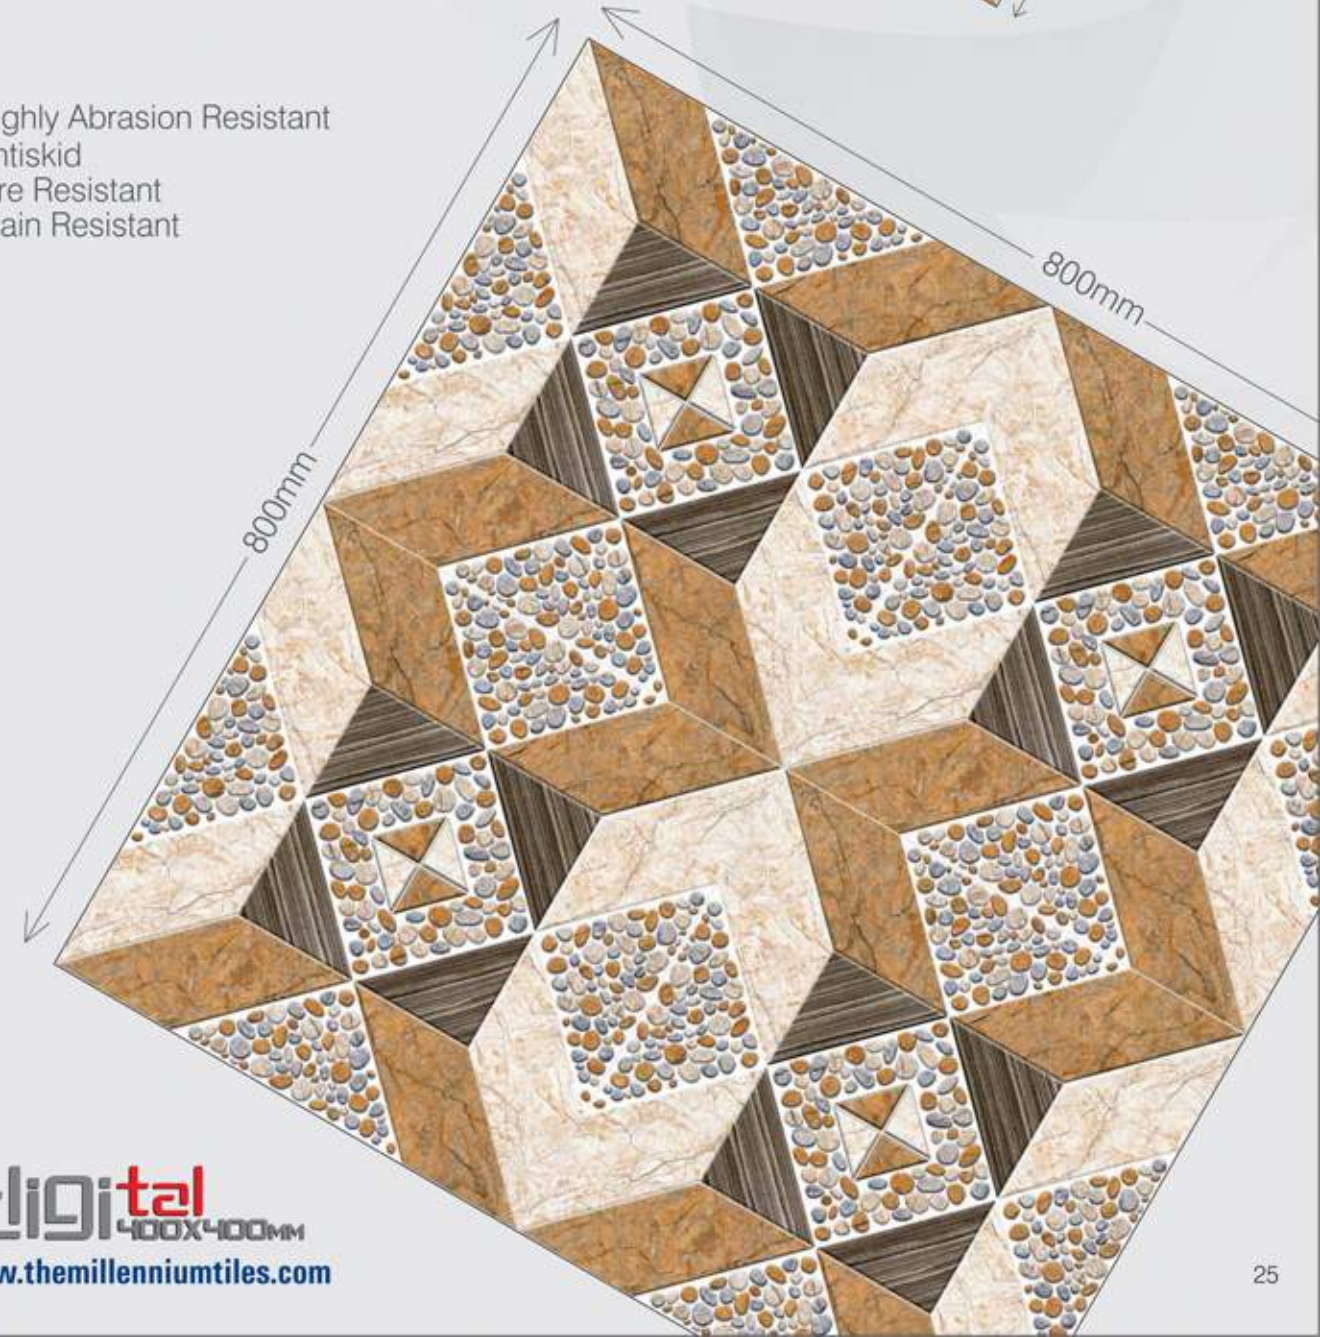

2001

Highly Abrasion Resistant
Antiskid
Fire Resistant
Stain Resistant