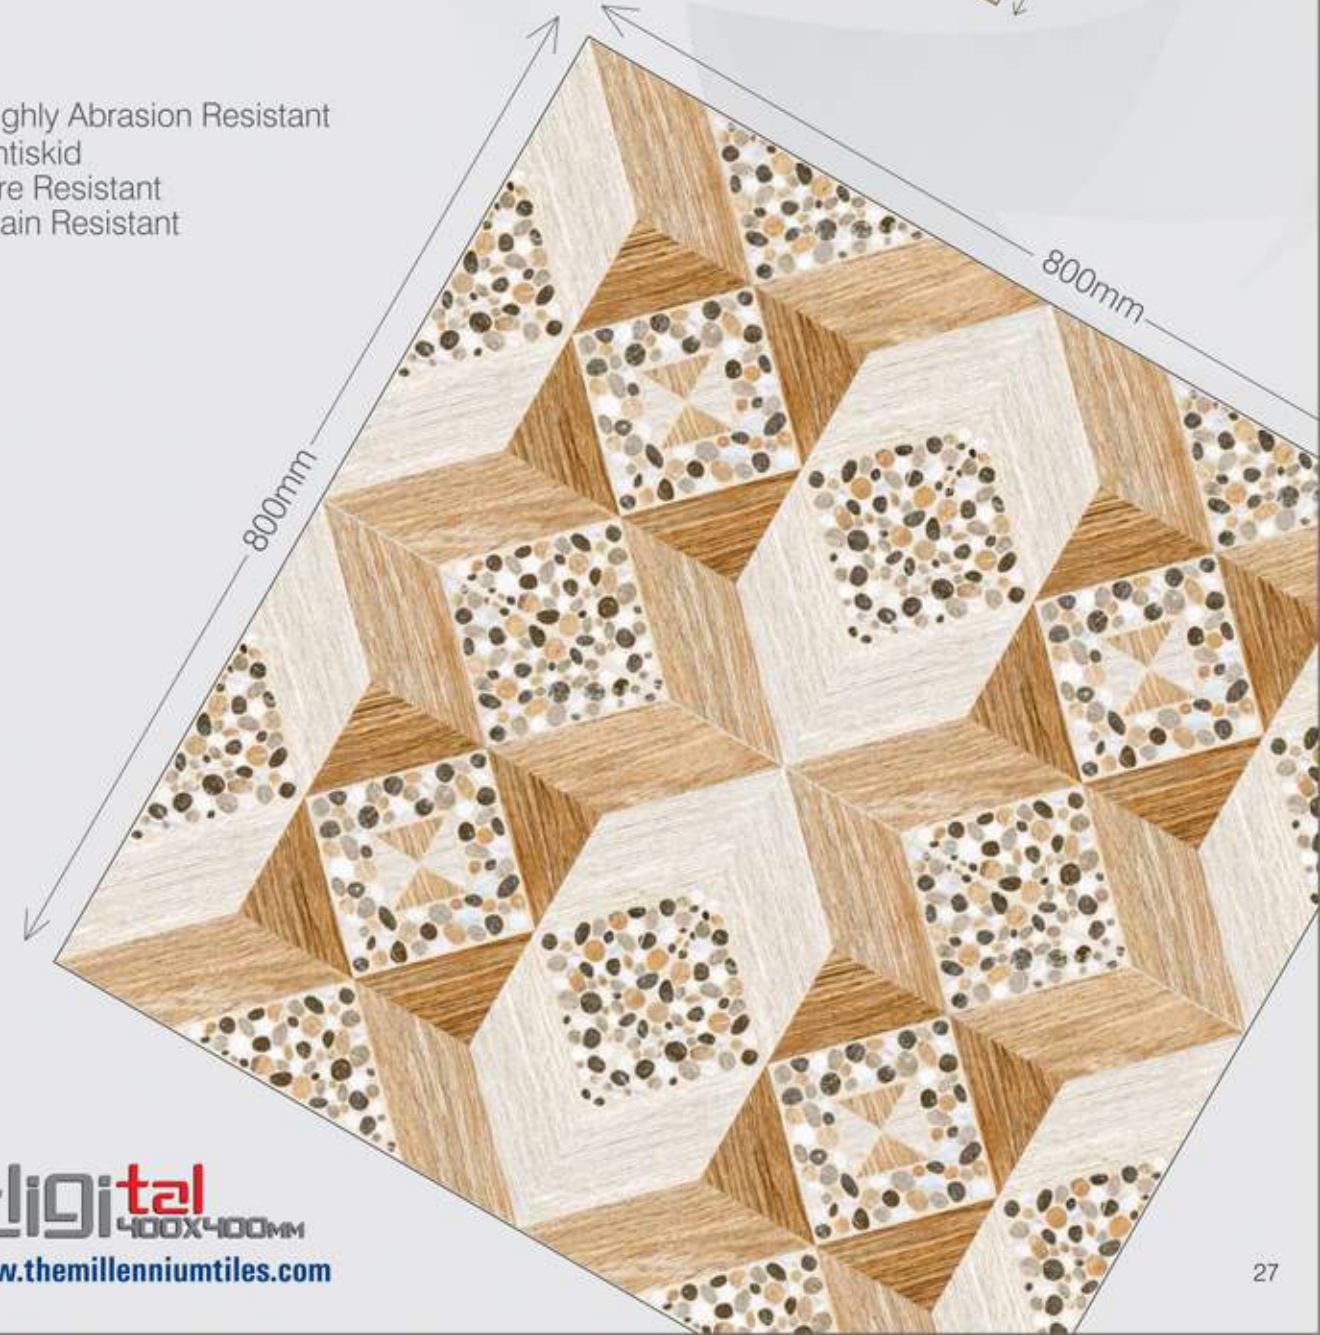

2003

Highly Abrasion Resistant
Antiskid
Fire Resistant
Stain Resistant