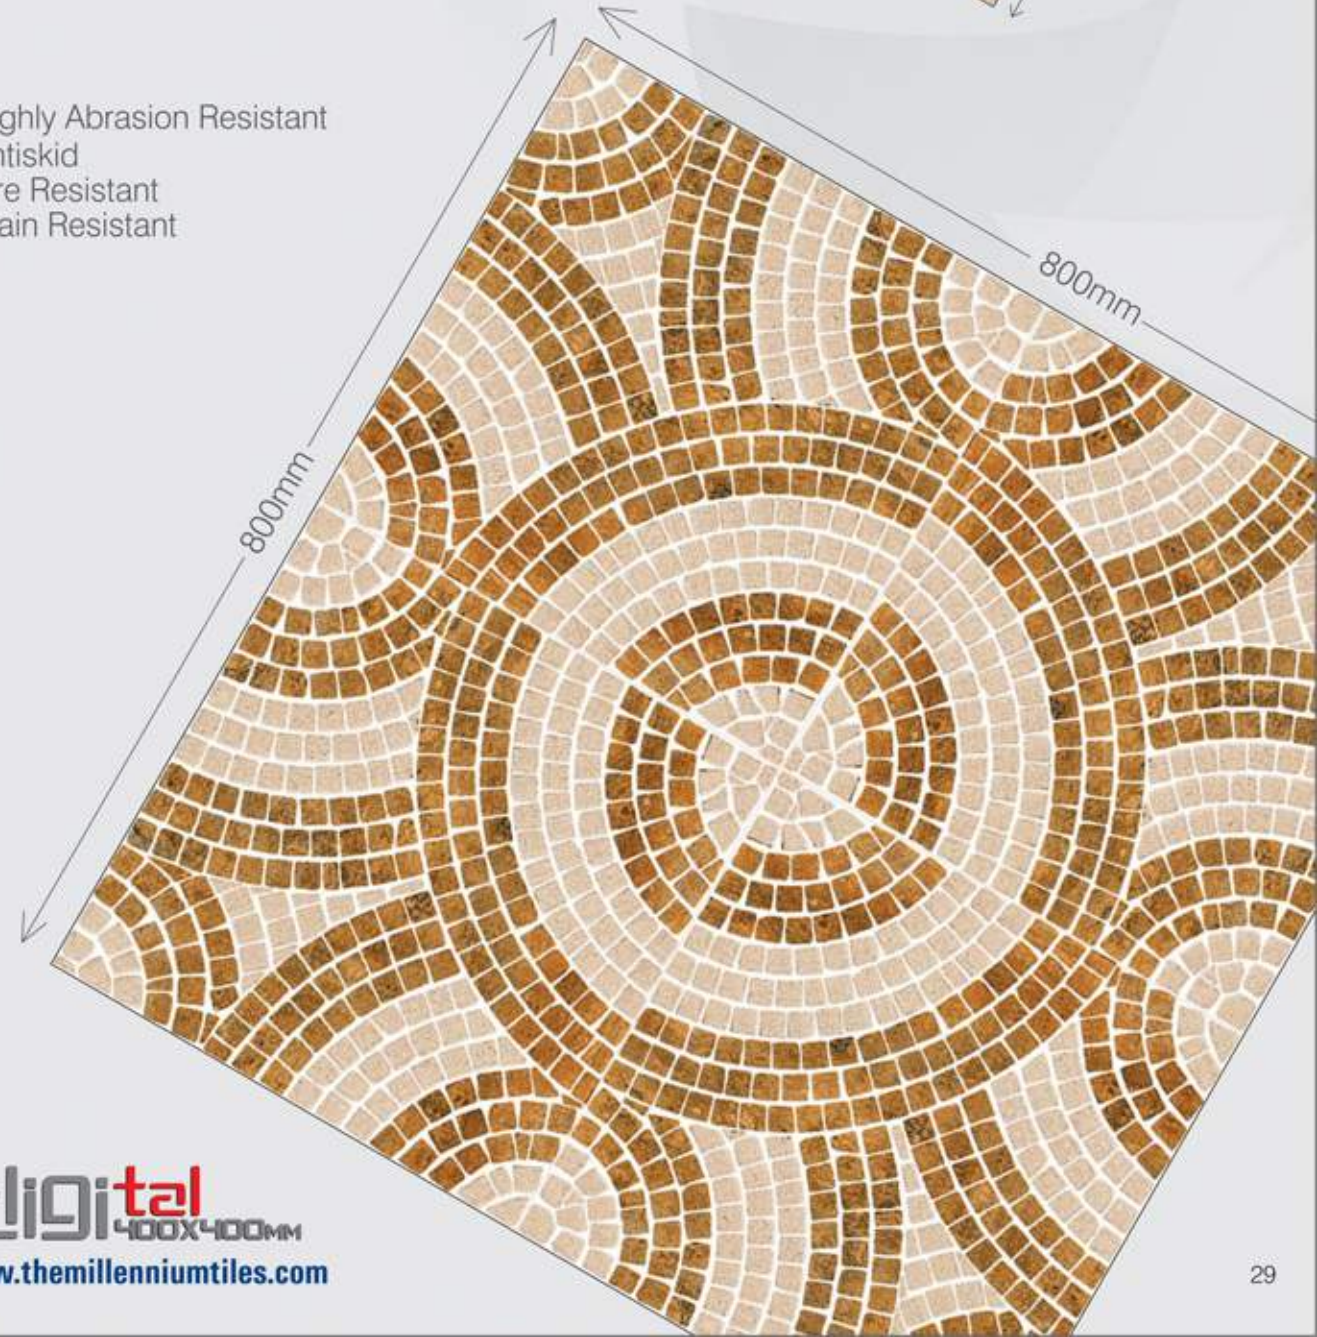

A KORADIYA GROUP VENTURE

Satin
series

2012

Highly Abrasion Resistant
Antiskid
Fire Resistant
Stain Resistant

digital
400X400MM
www.themillenniumtiles.com

A KORADIYA GROUP VENTURE

Satin
series

2013