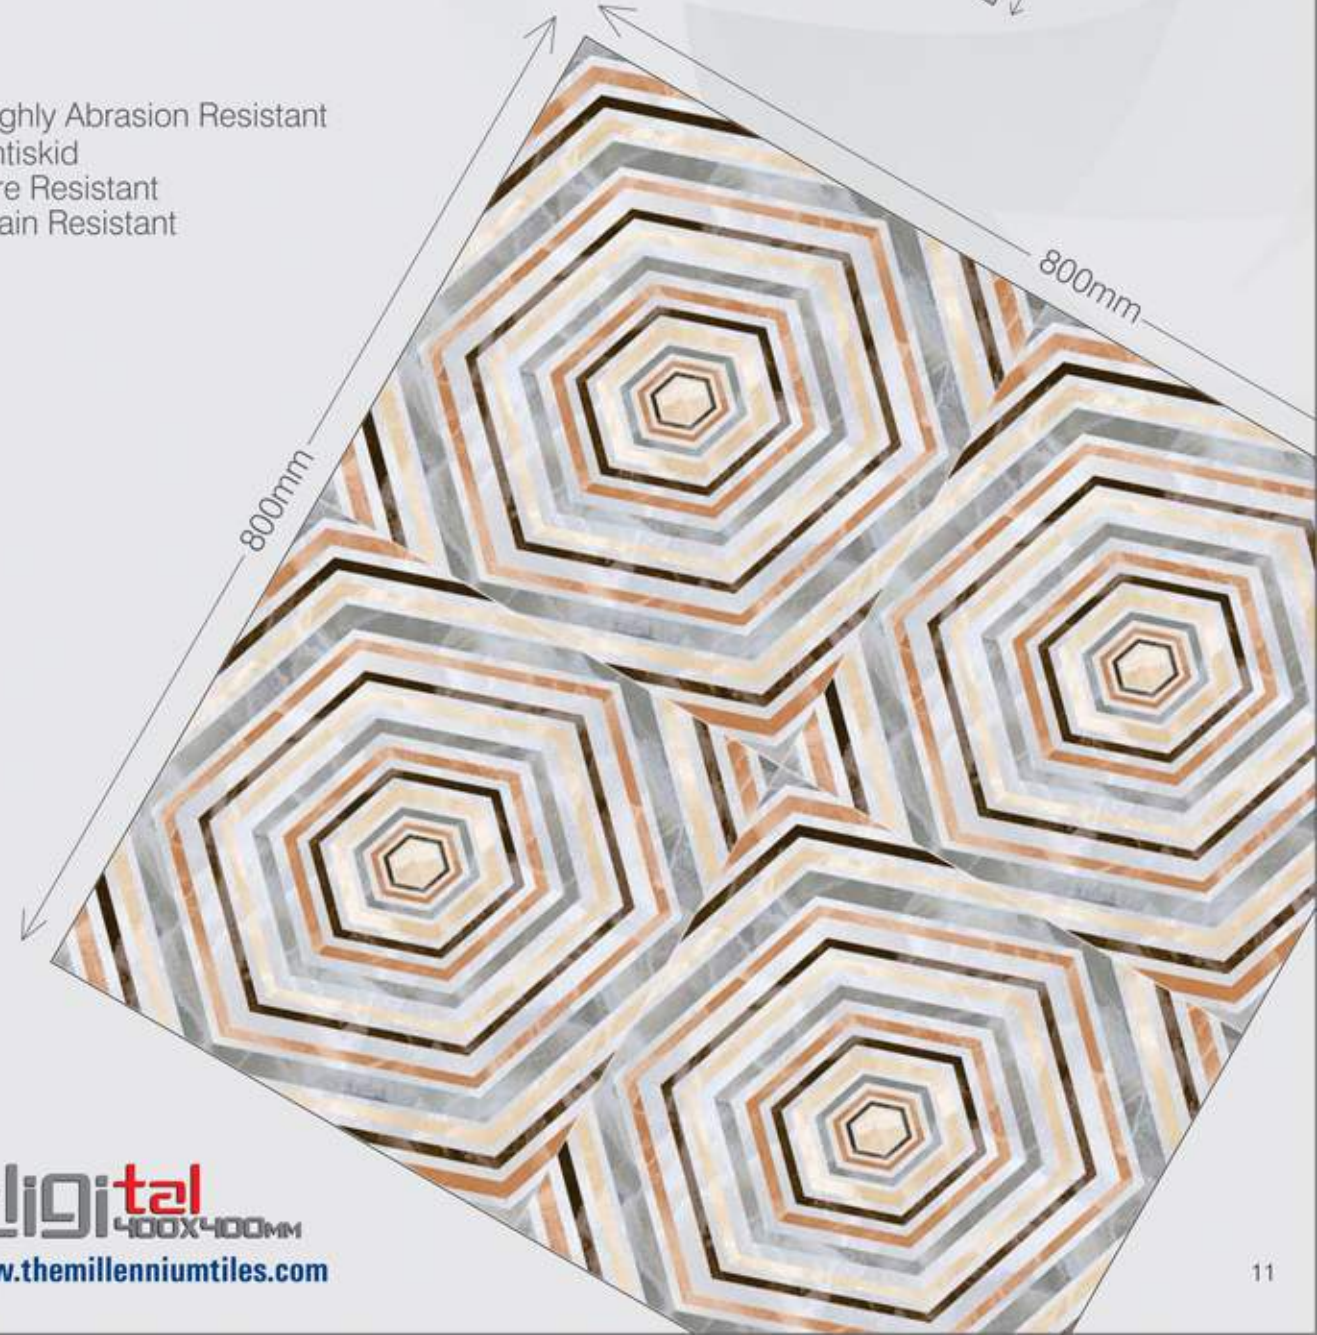

A KORADIYA GROUP VENTURE

Glossy
series

Highly Abrasion Resistant
Antiskid
Fire Resistant
Stain Resistant

digital
400X400MM
www.themillenniumtiles.com

A KORADIYA GROUP VENTURE

Glossy
series

Highly Abrasion Resistant
Antiskid
Fire Resistant
Stain Resistant