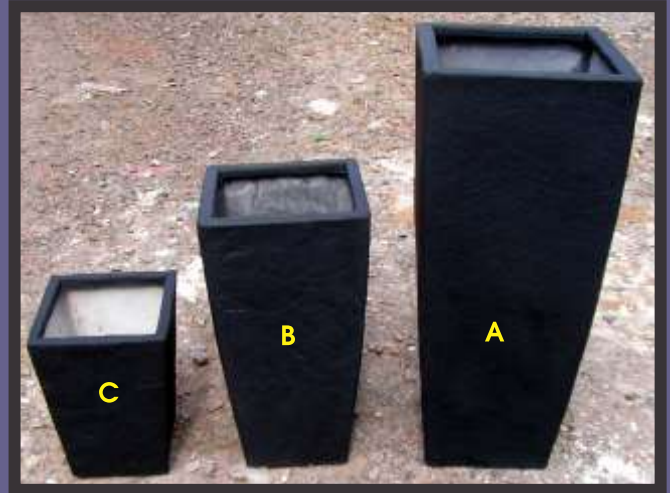

Measurement

	A	B	C
Length	16.0 Inch	13.5 Inch	12.0 Inch
Width	16.0 Inch	13.5 Inch	12.0 Inch
Height	36.0 Inch	24.0 Inch	15.5 Inch

Material & Colour

High quality fiber reinforced plastics
Slate Finish

Packaging

Each planter is packed with stretch wrap film & corrugated sheet. A, B & C are nested And the set is placed in a container.

Elegance Slate

PL 004