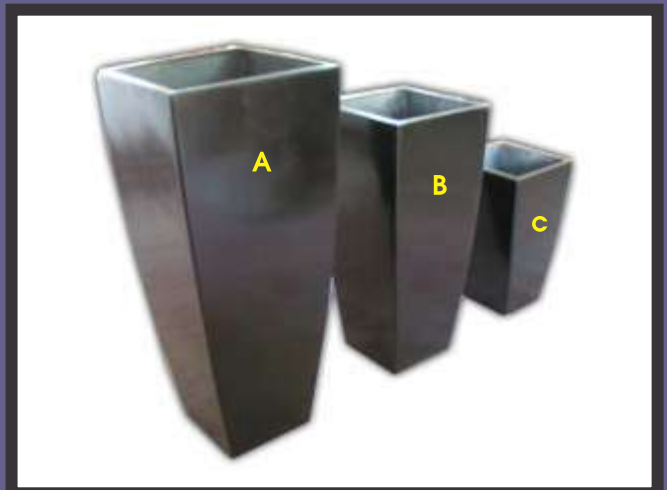

Elegance Glossy

PL 003