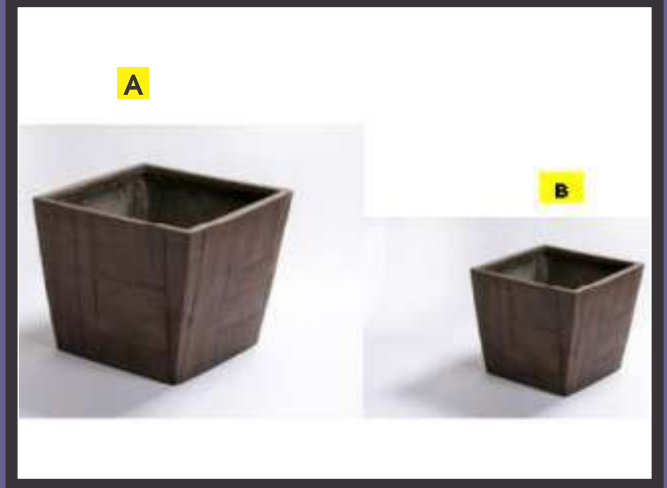

Ring Stone Planter

PL 012

Measurement

	A	B
Length	15.0 Inch	07.5 Inch
Width	15.0 Inch	07.5 Inch
Height	14.0 Inch	10.0 Inch

Material & Colour

High quality fiber reinforced plastics  
Wood Finish

Packaging

Each planter is packed with stretch wrap film & corrugated sheet. And is placed in a container.

Smart Wood Planter

PL 013

Measurement

Length	30.0 Inch
Width	11.0 Inch
Height	06.0 Inch

Material & Colour

High quality fiber reinforced plastics  
Natural Bamboo Finish

Packaging

Each planter is packed with stretch wrap film & corrugated sheet and is placed in a container