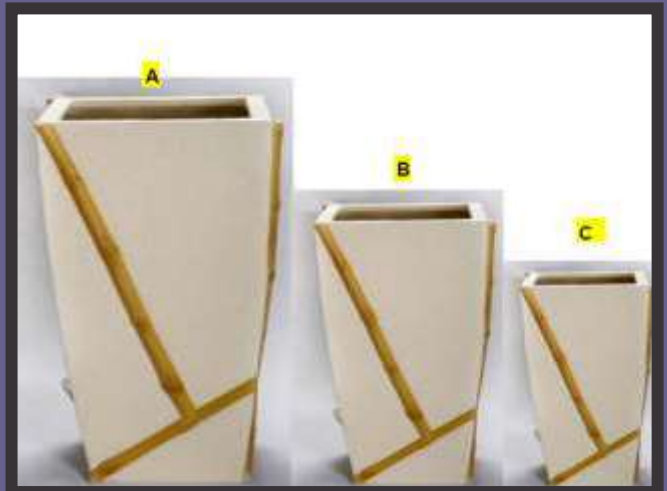

Elegance Black Mosaic

PL 001

Measurement

	A	B	C
Length	16.0 Inch	13.5 Inch	12.0 Inch
Width	16.0 Inch	13.5 Inch	12.0 Inch
Height	36.0 Inch	24.0 Inch	15.5 Inch

Material & Colour

High quality fiber reinforced plastics  
White with Bamboo Design

Packaging

Each planter is packed with stretch wrap film & corrugated sheet. And is placed in a container.

Elegance Bamboo Planter

PL 002

Measurement

	A	B	C
Length	18.0 Inch	16.0 Inch	13.0 Inch
Width	18.0 Inch	16.0 Inch	13.0 Inch
Height	43.0 Inch	35.0 Inch	24.0 Inch