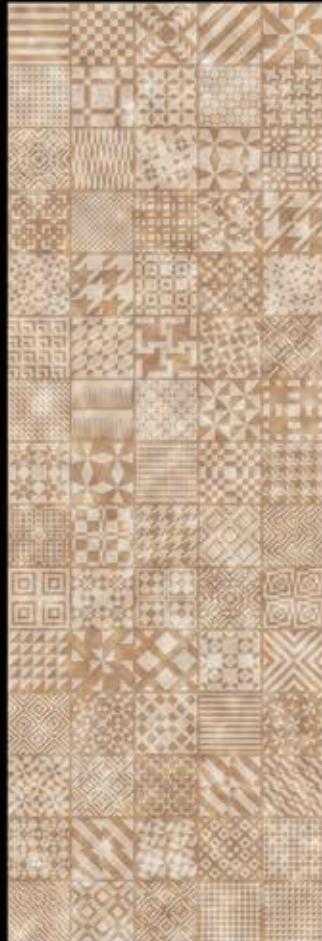

408 HL 1

408 HL 2

408 Light

Satin Matt Series
25X75 cm

409 Dark

409 HL 1

409 HL 2

409 Light

Satin Matt Series
25X75 cm

410-Dark

410-HL

410-Light

Satin Matt Series
25X75 cm

411-Dark

411-HL

411-Light