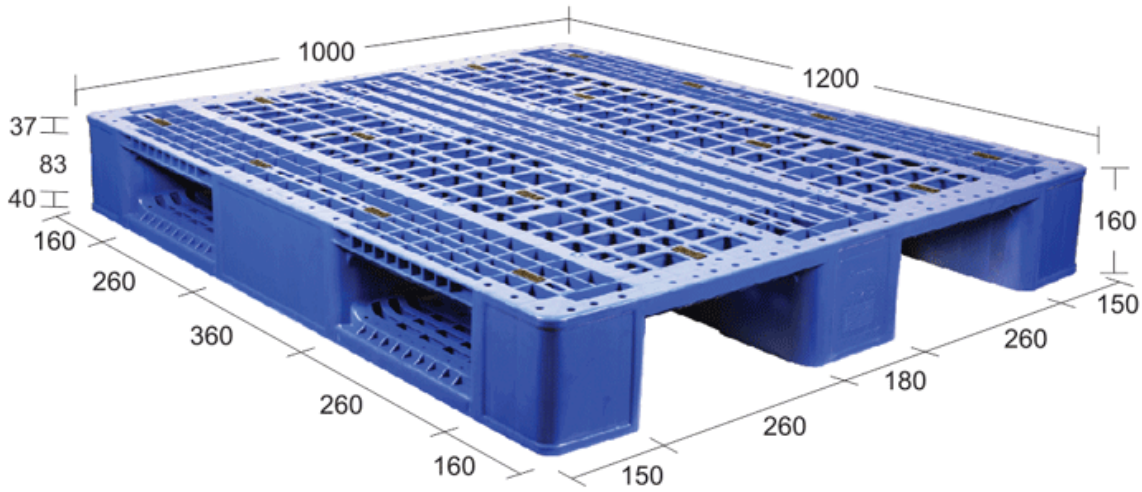

INJECTION MOULDING PALLETS

RI 121016 GT SD 3S

DIMENSION	1200*1000*160 (mm)		STATIC	4000 KG	
MATERIAL	HDPE/PP		DYNAMIC	UP TO1000 KG	
COLOUR	BLUE/RED		RACKING	UP TO1000 KG	
FORK LIFT	4 WAY	STACKER	2 WAY	HAND TROLLY	2 WAY

RI 1210125 FT 9L

DIMENSION	1200*1000*125 (mm)		STATIC	2500 KG	
MATERIAL	HDPE/PP		DYNAMIC	500 KG	
COLOUR	BLUE/RED		RACKING	NIL	
FORK LIFT	4 WAY	STACKER	4 WAY	HAND TROLLY	4 WAY

RI 121013 GT 9L

DIMENSION	1200*1000*130 (mm)		STATIC	2000 KG	
MATERIAL	HDPE/PP		DYNAMIC	1000 KG	
COLOUR	BLUE/RED		RACKING	NIL	
FORK LIFT	4 WAY	STACKER	4 WAY	HAND TROLLY	4 WAY

RI 121015 GT DD H/W

DIMENSION	1200*1000*150 (mm)		STATIC	4000 KG	
MATERIAL	HDPE/PP		DYNAMIC	UP TO 1000 KG	
COLOUR	BLUE/RED		RACKING	UP TO 500 KG	
FORK LIFT	4 WAY	STACKER	N/A	HAND TROLLY	4 WAY

RI 121012 GT DD L/W

RI 1280125 GT SD 9L

DIMENSION	1200*800*125 (mm)		STATIC	2000 KG	
MATERIAL	HDPE/PP		DYNAMIC	UP TO 500 KG	
COLOUR	BLUE/RED		RACKING	N/A	
FORK LIFT	4 WAY	STACKER	4 WAY	HAND TROLLY	4 WAY

THANKING YOU

FOR

THE RISE ENTERPRISE