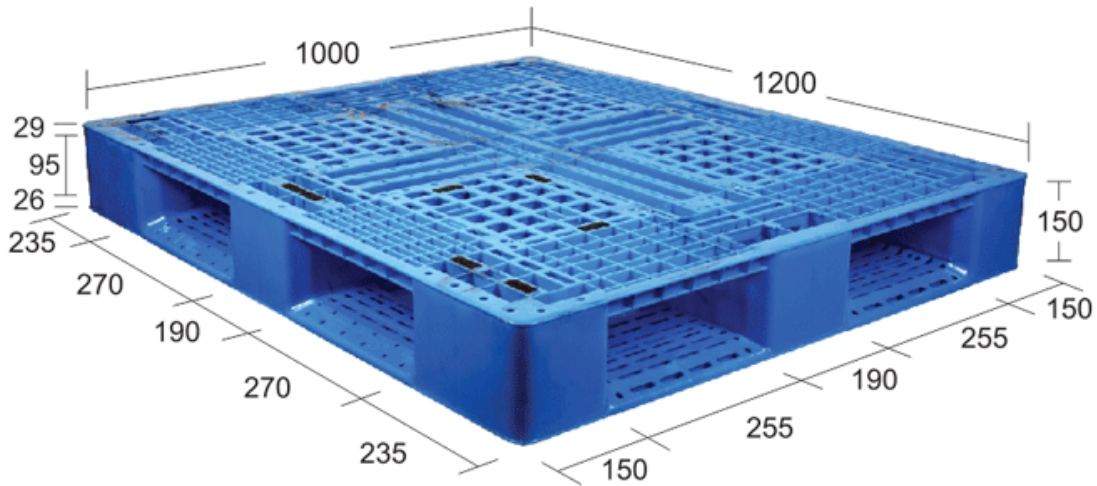

INJECTION MOULDING PALLETS

RI 121016 GT SD 3S

DIMENSION	1200*1000*160 (mm)		STATIC	4000 KG	
MATERIAL	HDPE/PP		DYNAMIC	UP TO1000 KG	
COLOUR	BLUE/RED		RACKING	UP TO1000 KG	
FORK LIFT	4 WAY	STACKER	2 WAY	HAND TROLLY	2 WAY

RI 1210125 FT 9L

DIMENSION	1200*1000*125 (mm)		STATIC	2500 KG	
MATERIAL	HDPE/PP		DYNAMIC	500 KG	
COLOUR	BLUE/RED		RACKING	NIL	
FORK LIFT	4 WAY	STACKER	4 WAY	HAND TROLLY	4 WAY

RI 121013 GT 9L

DIMENSION	1200*1000*130 (mm)		STATIC	2000 KG	
MATERIAL	HDPE/PP		DYNAMIC	1000 KG	
COLOUR	BLUE/RED		RACKING	NIL	
FORK LIFT	4 WAY	STACKER	4 WAY	HAND TROLLY	4 WAY

RI 121015 GT DD H/W

DIMENSION	1200*1000*150 (mm)		STATIC	4000 KG	
MATERIAL	HDPE/PP		DYNAMIC	UP TO 1000 KG	
COLOUR	BLUE/RED		RACKING	UP TO 500 KG	
FORK LIFT	4 WAY	STACKER	N/A	HAND TROLLY	4 WAY

RI 121012 GT DD L/W

RI 1280125 GT SD 9L

DIMENSION	1200*800*125 (mm)		STATIC	2000 KG	
MATERIAL	HDPE/PP		DYNAMIC	UP TO 500 KG	
COLOUR	BLUE/RED		RACKING	N/A	
FORK LIFT	4 WAY	STACKER	4 WAY	HAND TROLLY	4 WAY

THANKING YOU

FOR

THE RISE ENTERPRISE