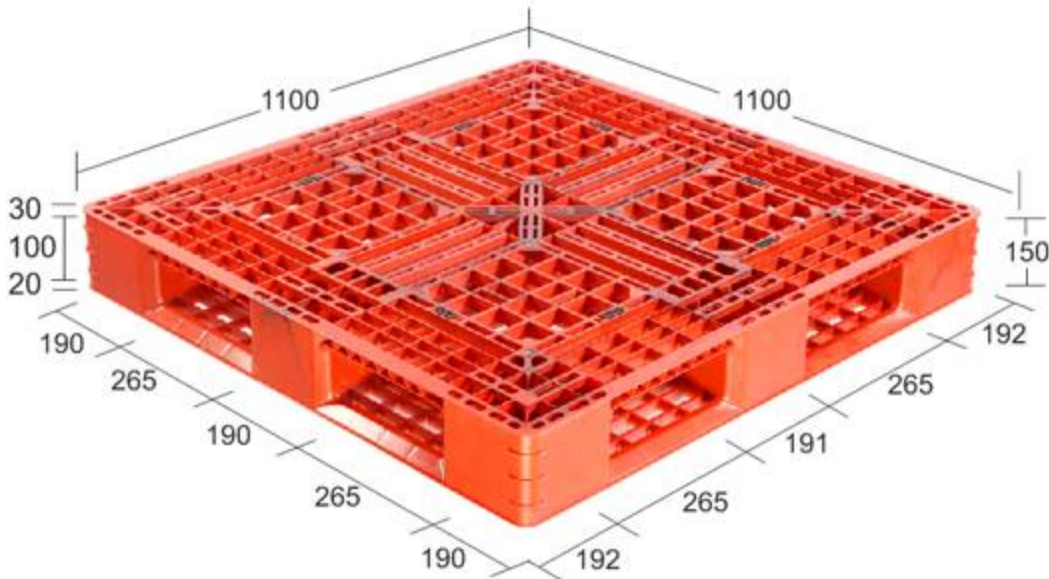

RI 1210125 FT 9L

DIMENSION	1200*1000*125 (mm)		STATIC	2500 KG	
MATERIAL	HDPE/PP		DYNAMIC	500 KG	
COLOUR	BLUE/RED		RACKING	NIL	
FORK LIFT	4 WAY	STACKER	4 WAY	HAND TROLLY	4 WAY

RI 121013 GT 9L

DIMENSION	1200*1000*130 (mm)		STATIC	2000 KG	
MATERIAL	HDPE/PP		DYNAMIC	1000 KG	
COLOUR	BLUE/RED		RACKING	NIL	
FORK LIFT	4 WAY	STACKER	4 WAY	HAND TROLLY	4 WAY

RI 121015 GT DD H/W

DIMENSION	1200*1000*150 (mm)		STATIC	4000 KG	
MATERIAL	HDPE/PP		DYNAMIC	UP TO 1000 KG	
COLOUR	BLUE/RED		RACKING	UP TO 500 KG	
FORK LIFT	4 WAY	STACKER	N/A	HAND TROLLY	4 WAY

RI 121012 GT DD L/W

PLEASE

DIMENSION	1200*1000*120 (mm)	STATIC	2000 KG
MATERIAL	HDPE/PP	DYNAMIC	UP TO1000 KG
COLOUR	BLUE/RED	RACKING	NIL
FORK LIFT	4 WAY	STACKER	N/A
		HAND TROLLY	N/A

RI 11115 GT DD

PLEASE

DIMENSION	1100*1100*150 (mm)	STATIC	2000 KG
MATERIAL	HDPE/PP	DYNAMIC	1000 KG
COLOUR	BLUE/RED	RACKING	NIL
FORK LIFT	4 WAY	STACKER	N/A
		HAND TROLLY	4 WAY

RI 1280125 GT SD 9L

DIMENSION	1200*800*125 (mm)		STATIC	2000 KG	
MATERIAL	HDPE/PP		DYNAMIC	UP TO 500 KG	
COLOUR	BLUE/RED		RACKING	N/A	
FORK LIFT	4 WAY	STACKER	4 WAY	HAND TROLLY	4 WAY

THANKING YOU

FOR

THE RISE ENTERPRISE