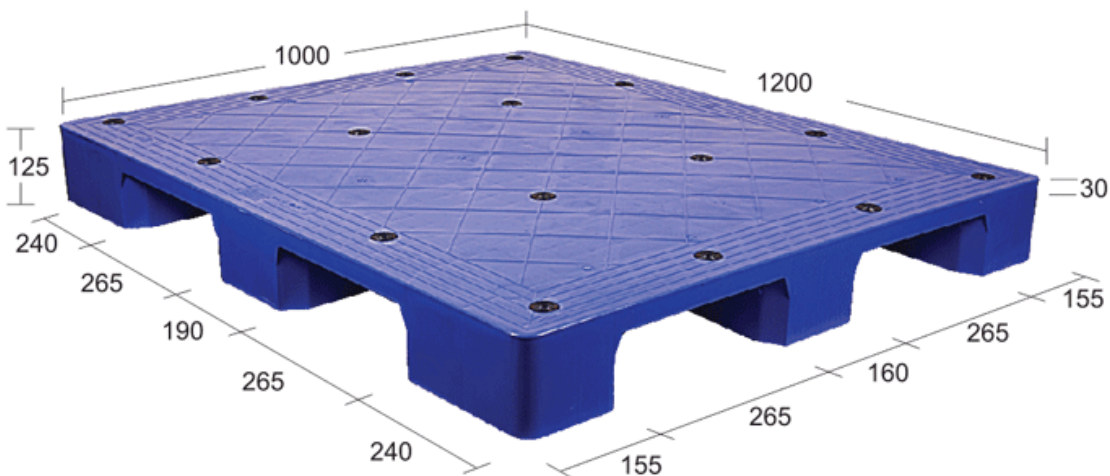

INJECTION MOULDING PALLETS

RI 121016 GT SD 3S

DIMENSION	1200*1000*160 (mm)		STATIC	4000 KG	
MATERIAL	HDPE/PP		DYNAMIC	UP TO1000 KG	
COLOUR	BLUE/RED		RACKING	UP TO1000 KG	
FORK LIFT	4 WAY	STACKER	2 WAY	HAND TROLLY	2 WAY

RI 1210125 FT 9L

DIMENSION	1200*1000*125 (mm)		STATIC	2500 KG	
MATERIAL	HDPE/PP		DYNAMIC	500 KG	
COLOUR	BLUE/RED		RACKING	NIL	
FORK LIFT	4 WAY	STACKER	4 WAY	HAND TROLLY	4 WAY

RI 121013 GT 9L

DIMENSION	1200*1000*130 (mm)		STATIC	2000 KG	
MATERIAL	HDPE/PP		DYNAMIC	1000 KG	
COLOUR	BLUE/RED		RACKING	NIL	
FORK LIFT	4 WAY	STACKER	4 WAY	HAND TROLLY	4 WAY

RI 121015 GT DD H/W

DIMENSION	1200*1000*150 (mm)		STATIC	4000 KG	
MATERIAL	HDPE/PP		DYNAMIC	UP TO 1000 KG	
COLOUR	BLUE/RED		RACKING	UP TO 500 KG	
FORK LIFT	4 WAY	STACKER	N/A	HAND TROLLY	4 WAY

RI 121012 GT DD L/W

RI 1280125 GT SD 9L

DIMENSION	1200*800*125 (mm)		STATIC	2000 KG	
MATERIAL	HDPE/PP		DYNAMIC	UP TO 500 KG	
COLOUR	BLUE/RED		RACKING	N/A	
FORK LIFT	4 WAY	STACKER	4 WAY	HAND TROLLY	4 WAY

THANKING YOU

FOR

THE RISE ENTERPRISE