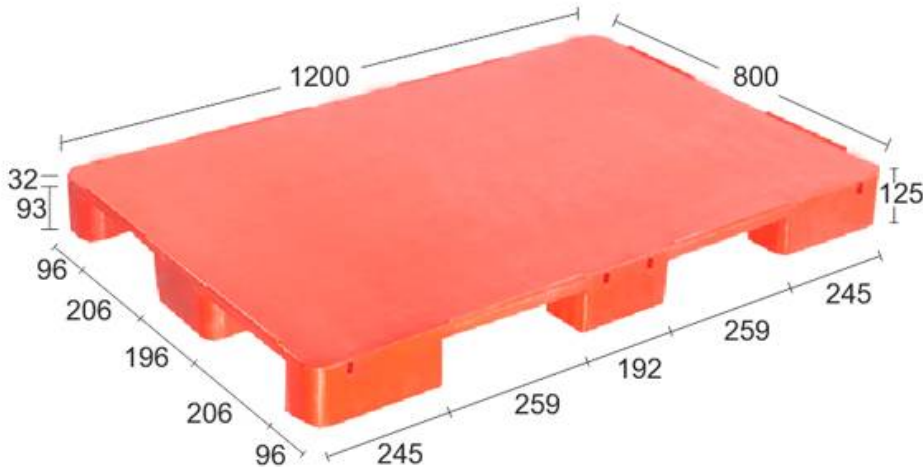

RI 121015 GT DD H/W

DIMENSION	1200*1000*150 (mm)		STATIC	4000 KG	
MATERIAL	HDPE/PP		DYNAMIC	UP TO 1000 KG	
COLOUR	BLUE/RED		RACKING	UP TO 500 KG	
FORK LIFT	4 WAY	STACKER	N/A	HAND TROLLY	4 WAY

RI 121012 GT DD L/W

PLEASE

DIMENSION	1200*1000*120 (mm)	STATIC	2000 KG
MATERIAL	HDPE/PP	DYNAMIC	UP TO1000 KG
COLOUR	BLUE/RED	RACKING	NIL
FORK LIFT	4 WAY	STACKER	N/A
		HAND TROLLY	N/A

RI 11115 GT DD

PLEASE

DIMENSION	1100*1100*150 (mm)	STATIC	2000 KG
MATERIAL	HDPE/PP	DYNAMIC	1000 KG
COLOUR	BLUE/RED	RACKING	NIL
FORK LIFT	4 WAY	STACKER	N/A
		HAND TROLLY	4 WAY

RI 105105 GT DD

RISE

DIMENSION	1050*1050*120 (mm)		STATIC	2000 KG
MATERIAL	HDPE/PP		DYNAMIC	1000 KG
COLOUR	BLUE/RED		RACKING	NIL
FORK LIFT	4 WAY	STACKER	N/A	HAND TROLLY N/A

RI 1280125 FT 9L

DIMENSION	1200*800*125 (mm)		STATIC	2000 KG
MATERIAL	HDPE/PP		DYNAMIC	300 KG
COLOUR	BLUE/RED		RACKING	NIL
FORK LIFT	4 WAY	STACKER	4 WAY	HAND TROLLY 4 WAY

RI 1280125 GT SD 9L

DIMENSION	1200*800*125 (mm)		STATIC	2000 KG	
MATERIAL	HDPE/PP		DYNAMIC	UP TO 500 KG	
COLOUR	BLUE/RED		RACKING	N/A	
FORK LIFT	4 WAY	STACKER	4 WAY	HAND TROLLY	4 WAY

THANKING YOU

FOR

THE RISE ENTERPRISE