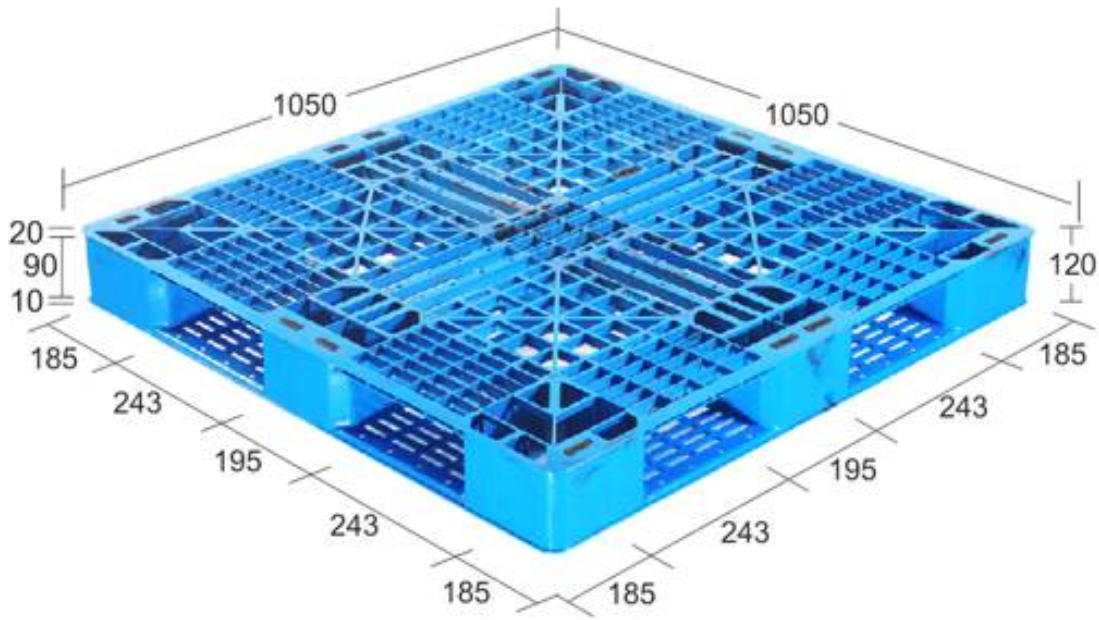

RI 121015 GT DD H/W

DIMENSION	1200*1000*150 (mm)		STATIC	4000 KG	
MATERIAL	HDPE/PP		DYNAMIC	UP TO 1000 KG	
COLOUR	BLUE/RED		RACKING	UP TO 500 KG	
FORK LIFT	4 WAY	STACKER	N/A	HAND TROLLY	4 WAY

RI 121012 GT DD L/W

PLEASE

DIMENSION	1200*1000*120 (mm)	STATIC	2000 KG
MATERIAL	HDPE/PP	DYNAMIC	UP TO1000 KG
COLOUR	BLUE/RED	RACKING	NIL
FORK LIFT	4 WAY	STACKER	N/A
		HAND TROLLY	N/A

RI 11115 GT DD

PLEASE

DIMENSION	1100*1100*150 (mm)	STATIC	2000 KG
MATERIAL	HDPE/PP	DYNAMIC	1000 KG
COLOUR	BLUE/RED	RACKING	NIL
FORK LIFT	4 WAY	STACKER	N/A
		HAND TROLLY	4 WAY

RI 105105 GT DD

RISE

DIMENSION	1050*1050*120 (mm)		STATIC	2000 KG
MATERIAL	HDPE/PP		DYNAMIC	1000 KG
COLOUR	BLUE/RED		RACKING	NIL
FORK LIFT	4 WAY	STACKER	N/A	HAND TROLLY N/A

RI 1280125 FT 9L

DIMENSION	1200*800*125 (mm)		STATIC	2000 KG
MATERIAL	HDPE/PP		DYNAMIC	300 KG
COLOUR	BLUE/RED		RACKING	NIL
FORK LIFT	4 WAY	STACKER	4 WAY	HAND TROLLY 4 WAY

RI 1280125 GT SD 9L

DIMENSION	1200*800*125 (mm)		STATIC	2000 KG	
MATERIAL	HDPE/PP		DYNAMIC	UP TO 500 KG	
COLOUR	BLUE/RED		RACKING	N/A	
FORK LIFT	4 WAY	STACKER	4 WAY	HAND TROLLY	4 WAY

THANKING YOU

FOR

THE RISE ENTERPRISE