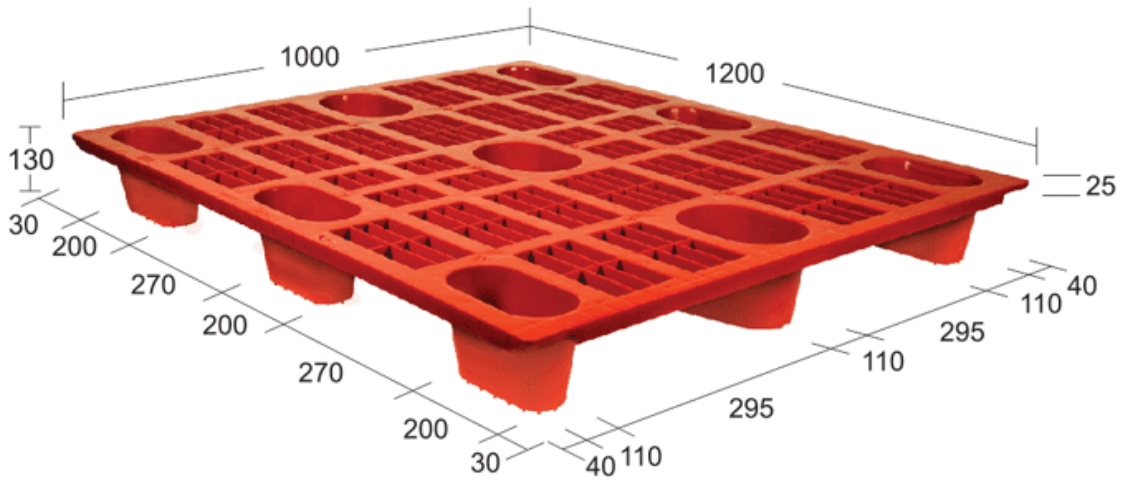

INJECTION MOULDING PALLETS

RI 121016 GT SD 3S

DIMENSION	1200*1000*160 (mm)		STATIC	4000 KG	
MATERIAL	HDPE/PP		DYNAMIC	UP TO1000 KG	
COLOUR	BLUE/RED		RACKING	UP TO1000 KG	
FORK LIFT	4 WAY	STACKER	2 WAY	HAND TROLLY	2 WAY

RI 1210125 FT 9L

DIMENSION	1200*1000*125 (mm)		STATIC	2500 KG	
MATERIAL	HDPE/PP		DYNAMIC	500 KG	
COLOUR	BLUE/RED		RACKING	NIL	
FORK LIFT	4 WAY	STACKER	4 WAY	HAND TROLLY	4 WAY

RI 121013 GT 9L

DIMENSION	1200*1000*130 (mm)		STATIC	2000 KG	
MATERIAL	HDPE/PP		DYNAMIC	1000 KG	
COLOUR	BLUE/RED		RACKING	NIL	
FORK LIFT	4 WAY	STACKER	4 WAY	HAND TROLLY	4 WAY

RI 121015 GT DD H/W

DIMENSION	1200*1000*150 (mm)		STATIC	4000 KG	
MATERIAL	HDPE/PP		DYNAMIC	UP TO 1000 KG	
COLOUR	BLUE/RED		RACKING	UP TO 500 KG	
FORK LIFT	4 WAY	STACKER	N/A	HAND TROLLY	4 WAY

RI 121012 GT DD L/W

RI 1280125 GT SD 9L

DIMENSION	1200*800*125 (mm)		STATIC	2000 KG	
MATERIAL	HDPE/PP		DYNAMIC	UP TO 500 KG	
COLOUR	BLUE/RED		RACKING	N/A	
FORK LIFT	4 WAY	STACKER	4 WAY	HAND TROLLY	4 WAY

THANKING YOU

FOR

THE RISE ENTERPRISE