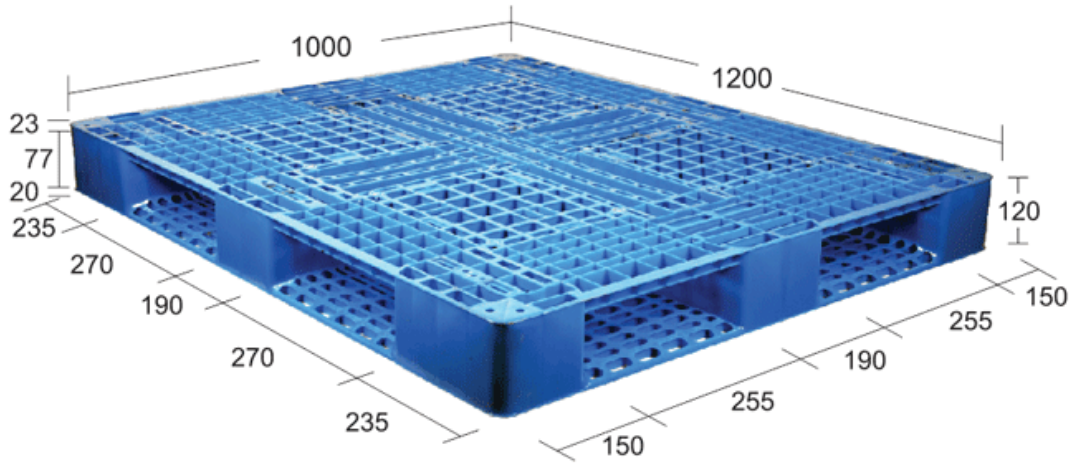

INJECTION MOULDING PALLETS

RI 121016 GT SD 3S

DIMENSION	1200*1000*160 (mm)		STATIC	4000 KG	
MATERIAL	HDPE/PP		DYNAMIC	UP TO1000 KG	
COLOUR	BLUE/RED		RACKING	UP TO1000 KG	
FORK LIFT	4 WAY	STACKER	2 WAY	HAND TROLLY	2 WAY

RI 1210125 FT 9L

DIMENSION	1200*1000*125 (mm)		STATIC	2500 KG	
MATERIAL	HDPE/PP		DYNAMIC	500 KG	
COLOUR	BLUE/RED		RACKING	NIL	
FORK LIFT	4 WAY	STACKER	4 WAY	HAND TROLLY	4 WAY

RI 121013 GT 9L

DIMENSION	1200*1000*130 (mm)		STATIC	2000 KG	
MATERIAL	HDPE/PP		DYNAMIC	1000 KG	
COLOUR	BLUE/RED		RACKING	NIL	
FORK LIFT	4 WAY	STACKER	4 WAY	HAND TROLLY	4 WAY

RI 121015 GT DD H/W

DIMENSION	1200*1000*150 (mm)		STATIC	4000 KG	
MATERIAL	HDPE/PP		DYNAMIC	UP TO 1000 KG	
COLOUR	BLUE/RED		RACKING	UP TO 500 KG	
FORK LIFT	4 WAY	STACKER	N/A	HAND TROLLY	4 WAY

RI 121012 GT DD L/W

RI 1280125 GT SD 9L

DIMENSION	1200*800*125 (mm)		STATIC	2000 KG	
MATERIAL	HDPE/PP		DYNAMIC	UP TO 500 KG	
COLOUR	BLUE/RED		RACKING	N/A	
FORK LIFT	4 WAY	STACKER	4 WAY	HAND TROLLY	4 WAY

THANKING YOU

FOR

THE RISE ENTERPRISE