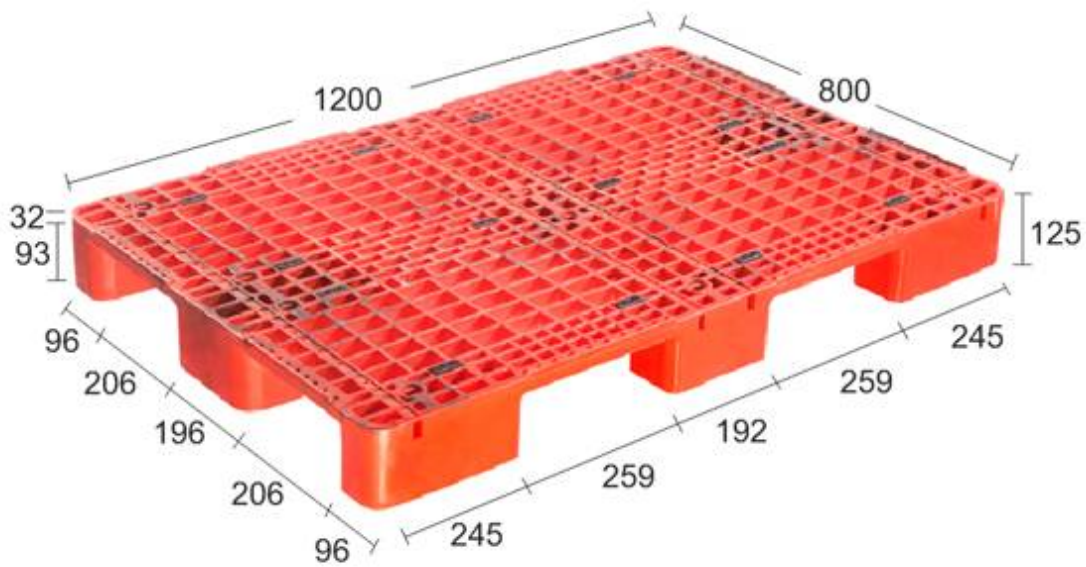

RI 105105 GT DD

RISE

DIMENSION	1050*1050*120 (mm)		STATIC	2000 KG
MATERIAL	HDPE/PP		DYNAMIC	1000 KG
COLOUR	BLUE/RED		RACKING	NIL
FORK LIFT	4 WAY	STACKER	N/A	HAND TROLLY N/A

RI 1280125 FT 9L

DIMENSION	1200*800*125 (mm)		STATIC	2000 KG
MATERIAL	HDPE/PP		DYNAMIC	300 KG
COLOUR	BLUE/RED		RACKING	NIL
FORK LIFT	4 WAY	STACKER	4 WAY	HAND TROLLY 4 WAY

RI 1280125 GT SD 9L

DIMENSION	1200*800*125 (mm)		STATIC	2000 KG	
MATERIAL	HDPE/PP		DYNAMIC	UP TO 500 KG	
COLOUR	BLUE/RED		RACKING	N/A	
FORK LIFT	4 WAY	STACKER	4 WAY	HAND TROLLY	4 WAY

THANKING YOU

FOR

THE RISE ENTERPRISE