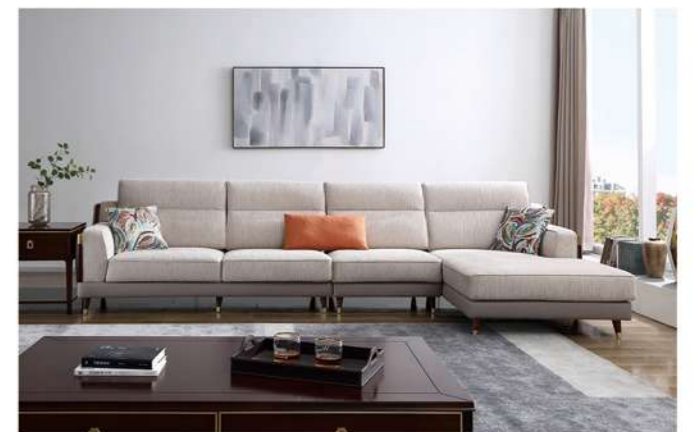

SF20003 Left/Right Sofa(1+3+Chaise) 3700X1680X930mm
Material: High-grade leather. Russian larch solid wood frame