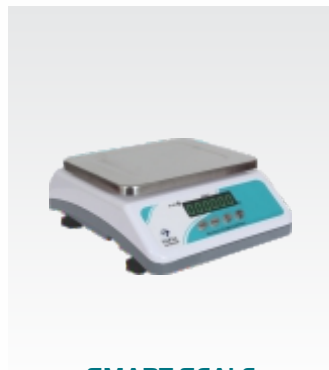

PRICE COMPUTING SCALE Se06

TECHNICAL DETAILS

MODEL	CAPACITY	E VALUE	PLATFORM SIZE (mm)		
Se01 / SE05	1 Kg.	50/100 mg.	175 x 225	170 x 210	—
Se01 / SE05	2 Kg.	100/200 mg.	175 x 225	170 x 210	—
Se01 / SE05	5 Kg.	0.500 mg.	175 x 225	170 x 210	240 x 300
Se01 / SE05	10 Kg.	0.5/1 g.	175 x 225	170 x 210	240 x 300
Se01 to Se07	20 Kg.	1/2 g.	175 x 225	170 x 210	240 x 300
Se02 to Se04 & Se06 & 07	30 Kg.	1/2/5 g.	—	240 x 300	250 x 300
Se02 to Se04 & Se06 & 07	40 Kg.	2 g.	—	240 x 300	250 x 300

TECHNICAL FEATURES

- Over load protection
- Weather & water proof sophisticated tactile keyboard
- High accurate load cell
- Approved by weight & Measurement Dept. Govt. of Gujarat
- 12 to 15 w power consumption
- 230 V $\pm$ 10% 50Hz volts AC.
- Operating Temperature Range 0°C to 50°C

TABLE TOP SCALES