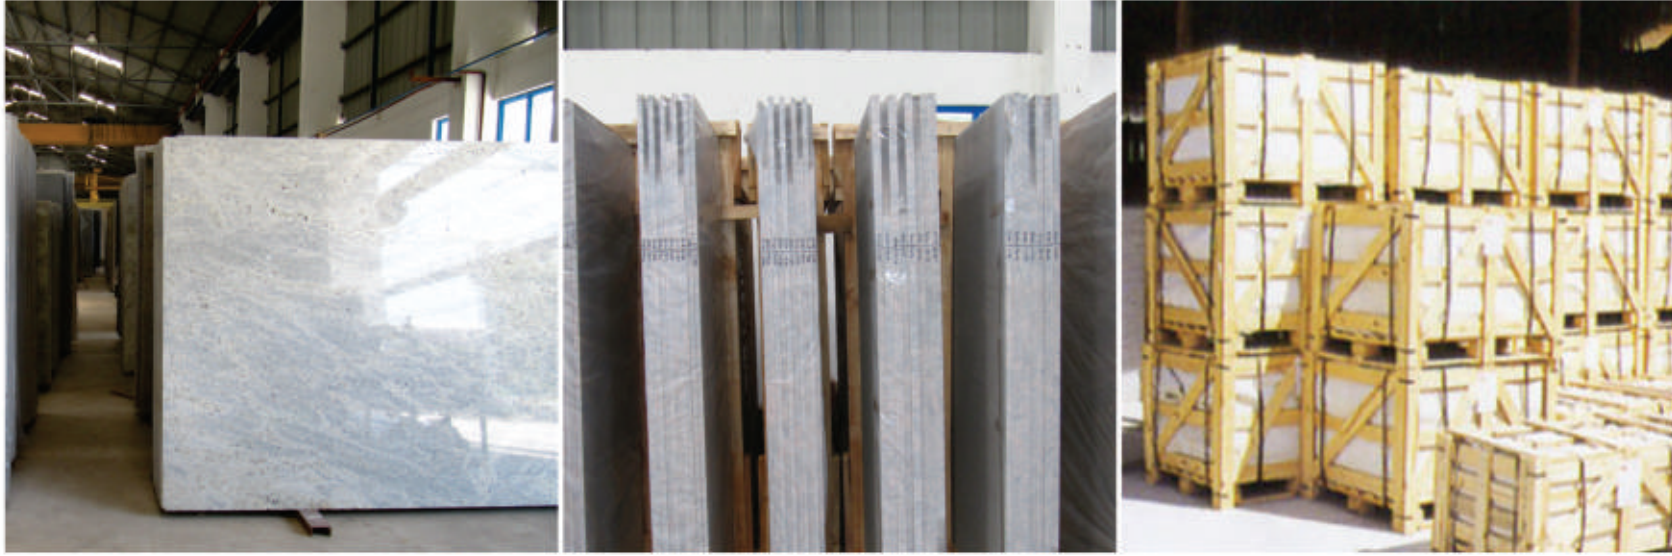

Exporting to countries worldwide