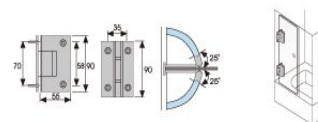

SHOWER HINGE

SATIN FINISH SHOWER HINGE SERIES

2014-2015

MATERIAL : 202 SS & 304 SS both available

90° Wall to Glass

Material : Stainless steel
It is Suitable for 10mm-12mm toughened glass.
Finish: Satin stainless steel (SSS), Polished stainless steel (PSS)