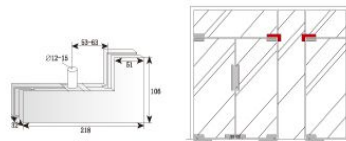

L-Big Patch

Material : Aluminum/Stainless steel
It is Suitable for 10mm-12mm toughened glass.
Finish: Satin SS