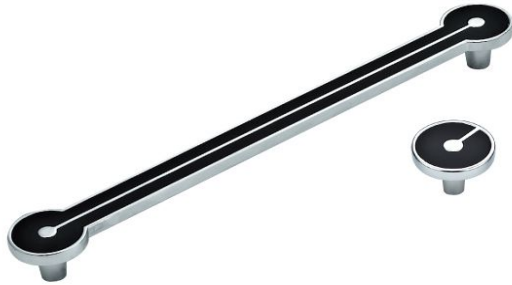

2014-2015

FURNITURE HANDLE SERIES

NO.88

- Finish: Black & CP
- Size:96/160/224/320mm

NO.88 Knob

- Finish: Black & CP