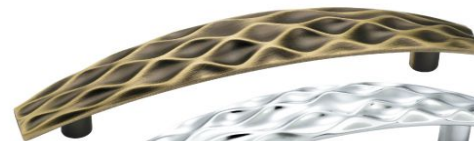

NO.34

- Finish: AB & CP
- Size:96/128/192mm