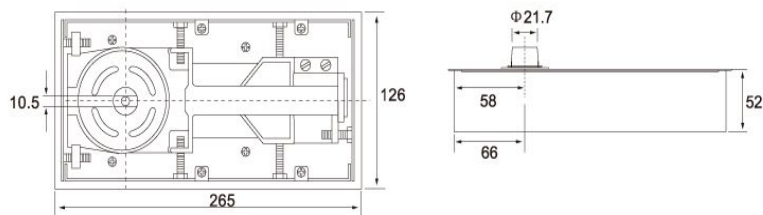

FURNITURE HANDLE SERIES

2014-2015

FLOOR HINGE SERIES

C-36 FLOOR HINGE

FLOOR HINGE SERIES

- DOOR SIZE x HEIGHT
900X2000mm
- LOADING WEIGHT
90KG

FLOOR SPRING INSTALLATION STEPS

2014-2015