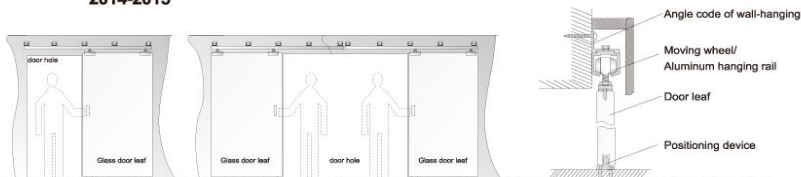

180° Double

Material : Stainless steel
It is Suitable for 10mm-12mm toughened glass.
Finish: Satin stainless steel (SSS),
Polished stainless steel (PSS)

SLIDING DOOR WHEEL SERIES

2014-2015

No.167 (8 wheels)
Material : Stainless steel
Finish: Satin stainless steel (SSS), Polished stainless steel (PSS)