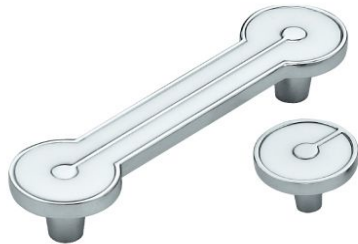

- Finish: Black & CP
- Size:96/160/224/320mm

NO.88 Knob

- Finish: Black & CP

NO.88

- Finish: Red & CP
- Size:96/160/224/320mm

NO.88 Knob

- Finish: Red & CP

NO.88