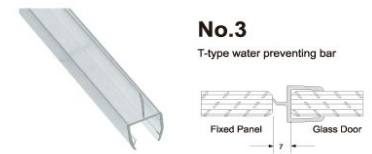

PVC SEAL SERIES

2014-2015

Water Preventing Bar Database Table

Name	Corner	Format	Material
Strip Water Preventing Bar	0°	8mm-12mm	PVC Material
	90°		
	135°		
	180°		
Magnetic Bar	90°	8mm-12mm	PVC Material
	135°		
	180°		