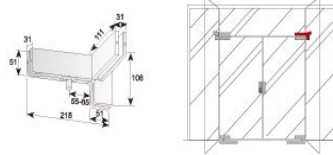

Over panel L (Right Door)
Material : Aluminum/Stainless steel
It is Suitable for 10mm-12mm toughened glass.
Finish: Satin SS