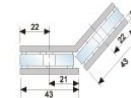

135° Double

Material : Stainless steel
It is Suitable for 10mm-12mm toughened glass.
Finish: Satin stainless steel (SSS),
Polished stainless steel (PSS)