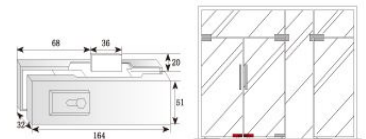

Top Patch

Material : Aluminum/Stainless steel
It is Suitable for 10mm-12mm toughened glass.
Finish: Satin SS