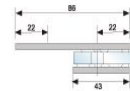

180° Single

Material : Stainless steel
It is Suitable for 10mm-12mm toughened glass.
Finish: Satin stainless steel (SSS),
Polished stainless steel (PSS)