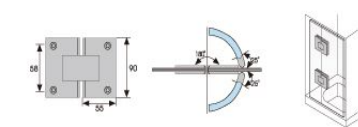

180° Glass to Glass

Material : Stainless steel
It is Suitable for 10mm-12mm toughened glass.
Finish: Satin stainless steel (SSS), Polished stainless steel (PSS)