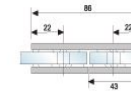

180° Double

Material : Stainless steel
It is Suitable for 10mm-12mm toughened glass.
Finish: Satin stainless steel (SSS),
Polished stainless steel (PSS)