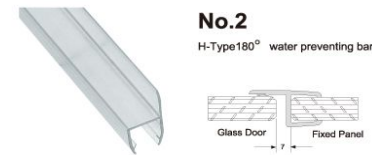

PVC SEAL SERIES

2014-2015

Water Preventing Bar Database Table

Name	Corner	Format	Material
Strip Water Preventing Bar	0°	8mm-12mm	PVC Material
	90°		
	135°		
	180°		
Magnetic Bar	90°	8mm-12mm	PVC Material
	135°		
	180°		