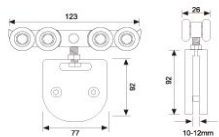

No.161 (8 wheels)
Material : Stainless steel
Finish: Satin stainless steel (SSS), Polished stainless steel (PSS)