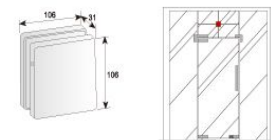

Four Patch Connector

Material : Aluminum/Stainless steel
It is Suitable for 10mm-12mm toughened glass.
Finish: Satin SS