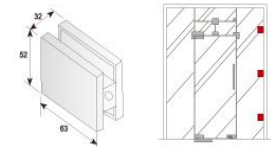

2014-2015

GLASS PATCH FITTING SERIES

(304SS cover with stainless steel pivot & screw)

Single Patch Connector

Material : Aluminum/Stainless steel
It is Suitable for 10mm-12mm toughened glass.
Finish: Satin SS