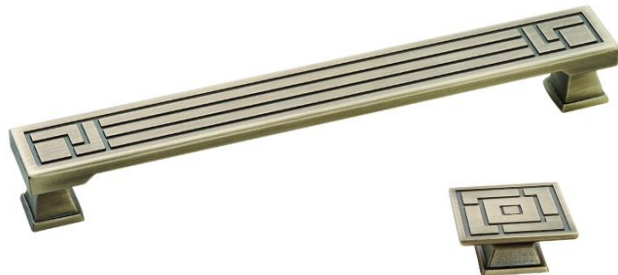

No.016

Finish: AB
Size: 96/160/192mm

No.015

Finish: AB
Size: 32x32mm