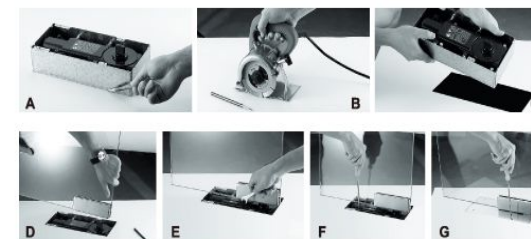

FLOOR HINGE SERIES

C-84 FLOOR HINGE

FLOOR HINGE SERIES

- DOOR SIZE x HEIGHT
1200X2300mm
- LOADING WEIGHT
135KG

FLOOR SPRING INSTALLATION STEPS

DOOR CLOSER SERIES

DOOR CLOSER SERIES

2014-2015