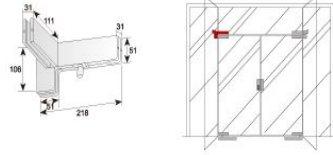

Over panel L (Left Door)
Material : Aluminum/Stainless steel
It is Suitable for 10mm-12mm toughened glass.
Finish: Satin SS