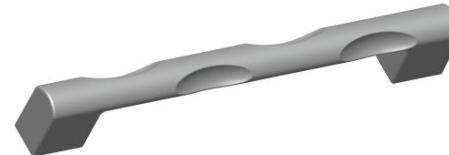

FURNITURE HANDLE SERIES

2014-2015

No.24

- Finish: AB
- Size:96/128/192/256mm

No.24

- Finish: CP
- Size:96/128/192/256mm

No.25

- Finish: AB
- SSize:96/128/192/256mm