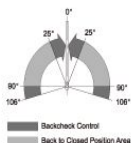

FURNITURE HANDLE SERIES

2014-2015

FLOOR HINGE SERIES

C-36 FLOOR HINGE

FLOOR HINGE SERIES

- DOOR SIZE x HEIGHT
900X2000mm
- LOADING WEIGHT
90KG

FLOOR SPRING INSTALLATION STEPS

2014-2015