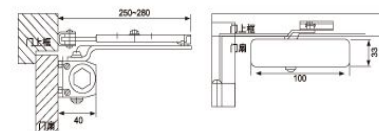

DOOR CLOSER SERIES

DOOR CLOSER SERIES

2014-2015

C-222

DOOR CLOSER

DOOR SIZE x HEIGHT : 800X1100mm

LOADING WEIGHT : 45-65KG

C-111

DOOR CLOSER

DOOR SIZE x HEIGHT : 600X1200mm

LOADING WEIGHT : 45-65KG

C-777

CONCEAL DOOR CLOSER

DOOR SIZE x HEIGHT : 600X1200mm

LOADING WEIGHT : 45-65KG