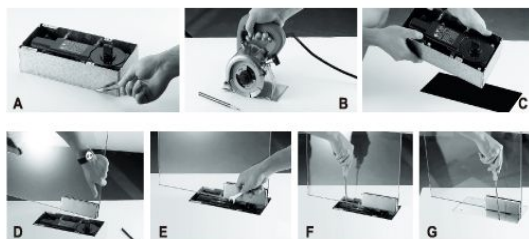

FURNITURE HANDLE SERIES

2014-2015

FLOOR HINGE SERIES

C-36 FLOOR HINGE

FLOOR HINGE SERIES

- DOOR SIZE x HEIGHT
900X2000mm
- LOADING WEIGHT
90KG

FLOOR SPRING INSTALLATION STEPS

2014-2015