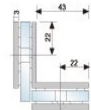

90° Double

Material : Stainless steel
It is Suitable for 10mm-12mm toughened glass.
Finish: Satin stainless steel (SSS), Polished stainless steel (PSS)