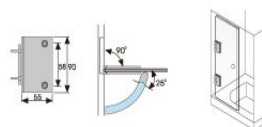

0° Fix Clip

Material : Stainless steel
It is Suitable for 10mm-12mm toughened glass.
Finish: Satin stainless steel (SSS), Polished stainless steel (PSS)