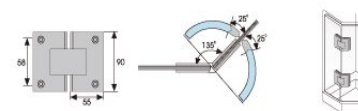

135° Glass to Glass

Material : Stainless steel
It is Suitable for 10mm-12mm toughened glass.
Finish: Satin stainless steel (SSS), Polished stainless steel (PSS)