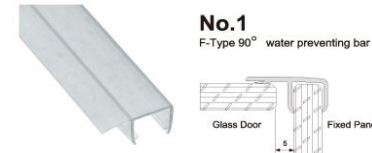

PVC SEAL SERIES

2014-2015

Water Preventing Bar Database Table

Name	Corner	Format	Material
Strip Water Preventing Bar	0°	8mm-12mm	PVC Material
	90°		
	135°		
	180°		
Magnetic Bar	90°	8mm-12mm	PVC Material
	135°		
	180°		