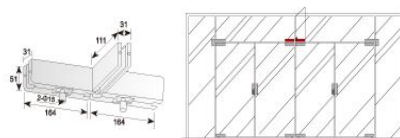

Over panel L (Double Patch)
Material : Aluminum/Stainless steel
It is Suitable for 10mm-12mm toughened glass.
Finish: Satin SS