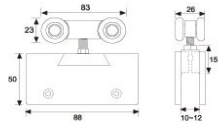

No.166 (4 wheels)
Material : Stainless steel
Finish: Satin stainless steel (SSS), Polished stainless steel (PSS)