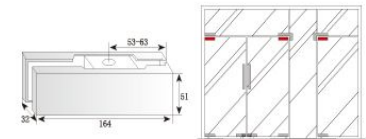

Top Patch

Material : Aluminum/Stainless steel
It is Suitable for 10mm-12mm toughened glass.
Finish: Satin SS