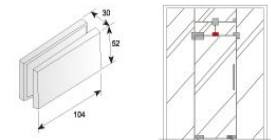

Double Patch

Material : Aluminum/Stainless steel
It is Suitable for 10mm-12mm toughened glass.
Finish: Satin SS