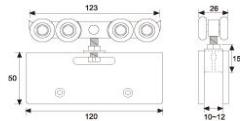

SLIDING DOOR WHEEL SERIES

2014-2015

PVC SEAL SERIES

2014-2015

Name	Corner	Format	Material
Strip Water Preventing Bar	0°	8mm-12mm	PVC Material
	90°		
	135°		
	180°		
Magnetic Bar	90°	8mm-12mm	PVC Material
	135°		
	180°