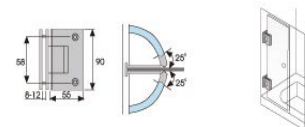

90° Glass to Glass

Material : Stainless steel
It is Suitable for 10mm-12mm toughened glass.
Finish: Satin stainless steel (SSS), Polished stainless steel (PSS)