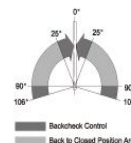

FLOOR HINGE SERIES

- DOOR SIZE x HEIGHT
  1200X2300mm
- LOADING WEIGHT
  135KG