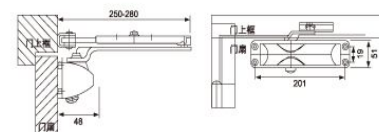

C-222

DOOR CLOSER

DOOR SIZE x HEIGHT : 800X1100mm

LOADING WEIGHT : 45-65KG