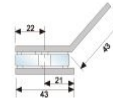

304 STAINLESS STEEL CONNECTOR 45X45X4MM

2014-2015

135° Single

Material : Stainless steel
It is Suitable for 10mm-12mm toughened glass.
Finish: Satin stainless steel (SSS),
Polished stainless steel (PSS)

135° Double