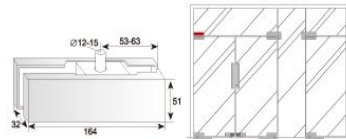

Top Patch

Material : Aluminum/Stainless steel
It is Suitable for 10mm-12mm toughened glass.
Finish: Satin SS

2014-2015

GLASS PATCH FITTING SERIES

(304SS cover with stainless steel pivot & screw)

Top Pivot

Material : Aluminum/Stainless steel
It is Suitable for 10mm-12mm toughened glass.
Finish: Satin SS