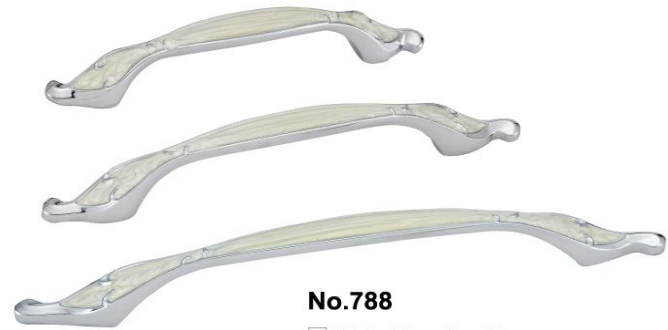

FURNITURE HANDLE SERIES

2014-2015

No.788

- Finish: white marble +CP
- Size: 96/128/192mm