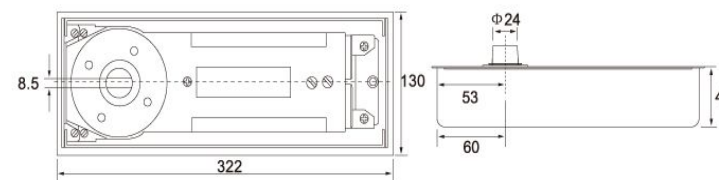

FLOOR HINGE SERIES

C-84 FLOOR HINGE