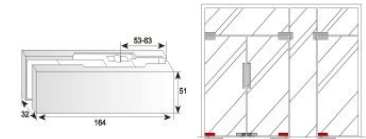

GLASS PATCH FITTING

GLASS PATCH FITTING SERIES

(304SS cover with stainless steel pivot & screw)

2014-2015

Bottom patch

Material : Aluminum/Stainless steel
It is Suitable for 10mm-12mm toughened glass.
Finish: Satin SS

Top Patch

Material : Aluminum/Stainless steel
It is Suitable for 10mm-12mm toughened glass.
Finish: Satin SS

Top Patch

Material : Aluminum/Stainless steel
It is Suitable for 10mm-12mm toughened glass.
Finish: Satin SS