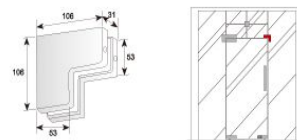

L-Small Patch

Material : Aluminum/Stainless steel
It is Suitable for 10mm-12mm toughened glass.
Finish: Satin SS

2014-2015

GLASS PATCH FITTING SERIES

(304SS cover with stainless steel pivot & screw)