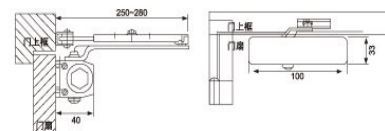

C-222

DOOR CLOSER

DOOR SIZE x HEIGHT : 800X1100mm

LOADING WEIGHT : 45-65KG

C-111

DOOR CLOSER

DOOR SIZE x HEIGHT : 600X1200mm

LOADING WEIGHT : 45-65KG