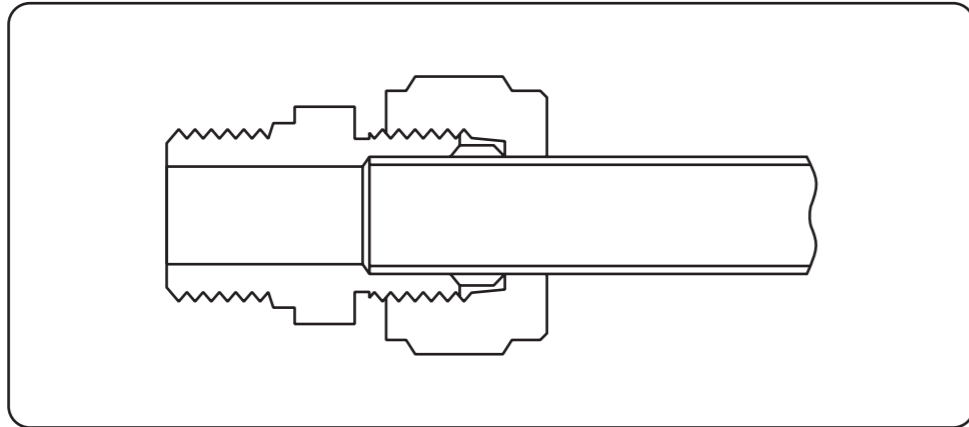

ADVANTAGES :

Easy to assemble, cost effective and reliable leak-tight joints. Manufactured from BS 2874 CZ 121 or BS 2872 CZ 122 brass.

APPLICATIONS :

Use with copper, brass & Nylon tubing.

ORDER :

By Sterling Part No. & Name.

To Assemble :

1. Cut smooth, square end on tubing.
2. Slip coupling nut, then sleeve, onto tube; threads must face end.
3. Insert tube into fitting.
4. Thread nut onto fitting until snug.

Brass Stepped Olives

TBO600 -

TBO605 -

Brass Barrel Olives

TBO601 -

TBO603 -

Brass Ferrule

TBF606 -

TBF608 -