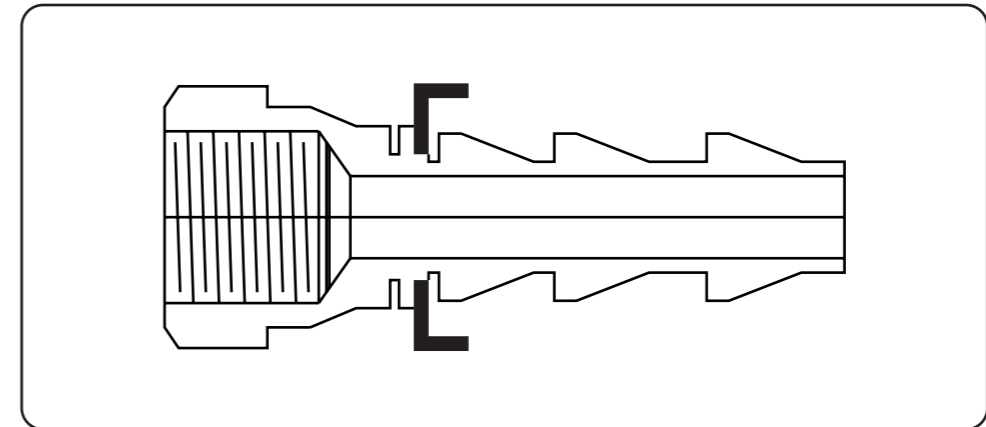

212 Series

Male Beaded Hose Barb # 212 -

Code No.	Size	Pack	Code No.	Size	Pack
0606	3/8 x 3/8	100	0804	1/2 x 1/4	100
0806	1/2 x 3/8	100	0808	1/2 x 1/2	100
1006	5/8 x 3/8	100	1008	5/8 x 1/2	50
1208	3/4 x 1/2	25	1612	1 x 3/4	25
1616	1 x 1	25			

45° Beaded Hose Barb Elbow # 213 -

Code No.	Size	Pack	Code No.	Size	Pack
0604	3/8 x 1/4	100	0606	3/8 x 3/8	100

90° Beaded Hose Barb Elbow # 214 -

Code No.	Size	Pack	Code No.	Size	Pack
0606	3/8 x 3/8	100	0806	1/2 x 3/8	100
0808	1/2 x 1/2	50	1004	5/8 x 1/4	50
1006	5/8 x 3/8	50	1008	5/8 x 1/2	50
1208	3/4 x 1/2	25	1212	3/4 x 3/4	25

SAE Flare Male Hose Barb End / Connector # 215 -

Code No.	Size	Pack	Code No.	Size	Pack
0303	3/16 x 3/16	100	0304	3/16 x 1/4	100
0305	3/16 x 5/16	100	0404	1/4 x 1/4	100
0405	1/4 x 5/16	100	0406	1/4 x 3/8	100
0505	5/16 x 5/16	100	0506	5/16 x 3/8	100
0606	3/8 x 3/8	100	0608	3/8 x 1/2	100
0808	1/2 x 1/2	100	0810	1/2 x 5/8	100

Special packaging available on request.

ADVANTAGES :

This fittings resists mechanical pullout. Can be assembled & disassembled repeatedly. Manufactured from CA 360 or CA 345 brass.

APPLICATIONS :

Use with push-on type hose.

TEMPERATURE RANGE :

-65°F to + 250°F

ORDER :

By Sterling Part No. & Name.

To Assemble :

1. Cut smooth, square end on hose.
2. Insert fitting until all barbs are covered.
3. Place end of fitting against a flat object, grip hose one inch from end.
4. Push until cap covers end of hose.