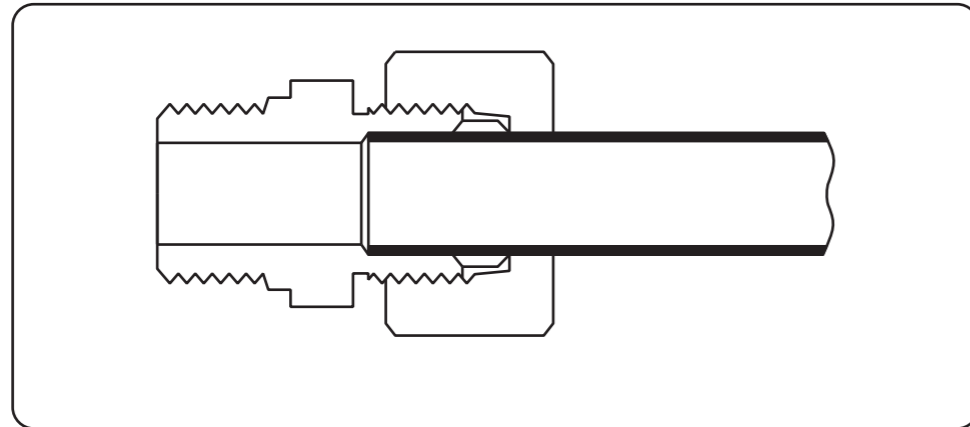

ADVANTAGES :

Easy to assemble, cost effective and reliable leak-tight joints. Manufactured from BS 2874 CZ 121 or BS 2872 CZ 122 brass.

APPLICATIONS :

Use with copper, brass & Nylon tubing.

ORDER :

By Sterling Part No. & Name.

To Assemble :

1. Cut smooth, square end on tubing.
2. Slip coupling nut, then sleeve, onto tube; threads must face end.
3. Insert tube into fitting.
4. Thread nut onto fitting until snug.

Brass Stepped Olives

M60L -

Code No.	Size	Pack	Code No.	Size	Pack
04	4MM	1000	05	5MM	1000
06	6MM	1000	08	8MM	1000
10	10MM	1000	12	12MM	1000
14	14MM	500	15	15MM	500
16	16MM	500	18	18MM	100
20	20MM	100	22	22MM	100
25	25MM	100	28	28MM	100
30	30MM	100			

Brass Nut

M61L -

Code No.	Size	Pack	Code No.	Size	Pack
04	4MM	100	05	5MM	100
06	6MM	100	08	8MM	100
10	10MM	100	12	12MM	100
14	14MM	50	15	15MM	50
16	16MM	50	18	18MM	50
20	20MM	25	22	22MM	25
25	25MM	25	28	28MM	25
30	30MM	25			

Brass Union

M62L -

Code No.	Size	Pack	Code No.	Size	Pack
04	4MM	100	05	5MM	100
06	6MM	100	08	8MM	100
10	10MM	100	12	12MM	100
14	14MM	50	15	15MM	50
16	16MM	50	18	18MM	50
20	20MM	50	22	22MM	25
25	25MM	10	28	28MM	10
30	30MM	10