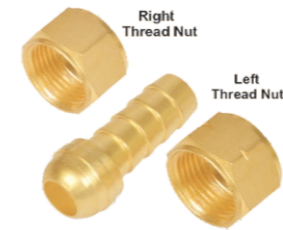

271 Series

280X Series

Hose Nut & Nipple Set - Right / Left Thread # 280X -

Code No.	Thread Size	Hose Size	Pack
03	9/16 - 18	3/16	100
04	9/16 - 18	1/4	100
06	9/16 - 18	3/8	100
08	9/16 - 18	1/2	100

'X' Stand for Right or Left Thread.