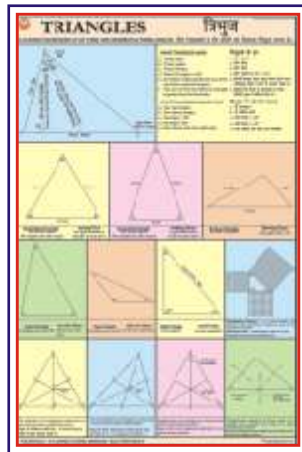

- MKS06A Mensuration Chart
- MKS06B Graph Chart Laminated
- MKS06C Shapes & Figures (Description of Figures with their angles & construction)
- MKS06D Chart of Math symbol
- MKS06E Algebra Identities

per set Rs. 950.00