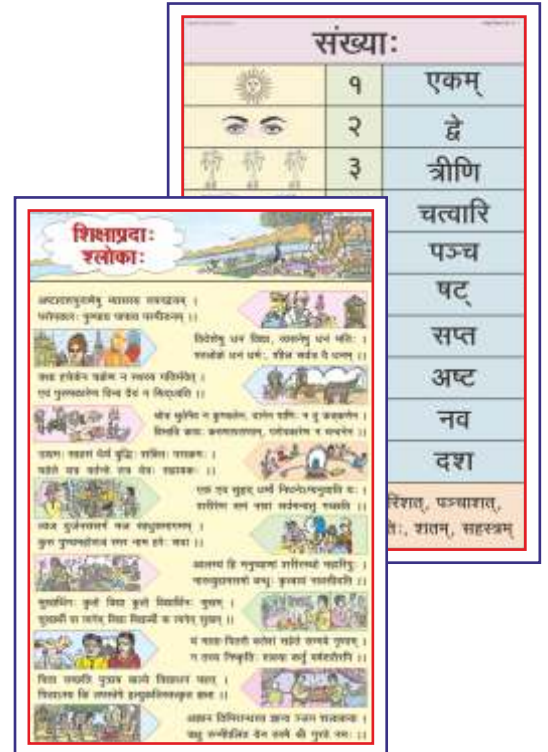

HINDI TEACHING CHARTS

A very comprehensive and illustrated series of 16 charts for teaching Hindi.
each size 50 x 75 cm, Laminated.

Set 1

HT01	स्वर, व्यंजन	HT05	मात्रा - ऐ, ओ
HT02	मात्रा - आ, इ	HT06	मात्रा - औ, अं
HT03	मात्रा - ई, उ	HT07	विसर्ग और संयुक्त अक्षर
HT04	मात्रा - ऊ, ए	HT08	संयुक्त अक्षर

each chart Rs. 78.00
per set Rs. 624.00

HT101 Hindi Teaching Set 1 Set of 8

Set 2

HT09	बालगीत - 1	HT13	लोमड़ी और कौवा
HT10	बालगीत - 2	HT14	एकता में बल है
HT11	बालगीत - 3	HT15	शेर और खरगोश
HT12	स्वच्छता	HT16	भारत माता

each chart Rs. 78.00
per set Rs. 624.00

HT102 Hindi Teaching Set 2 Set of 8

SANSKRIT SHIKSHAN CHARTS

A set of 16 charts, each size 50 x 75 cm, printed in multicolours, Laminated.

SS01	वर्ण माला
SS02	संख्या:
SS03	प्रथमः पुरुष
SS04	मध्यमः पुरुष
SS05	उत्तमः पुरुष
SS06	कारक, कर्ता कारक (प्रथमा विभक्ति)
SS07	कर्म कारक (द्वितीया विभक्ति), करण कारक (तृतीया विभक्ति)
SS08	सम्प्रदान कारक (चतुर्थी विभक्ति), अपादान कारक (पंचमी विभक्ति)
SS09	सम्बन्ध कारक (षष्ठी विभक्ति), अधिकरण कारक (सप्तमी विभक्ति)
SS10	सम्बोधन
SS11	सर्वनाम शब्द
SS12	यत् और तत् सर्वनाम
SS13	युष्मद् अस्मद् सर्वनाम
SS14	आज्ञार्थ लोट्
SS15	संख्यावाची शब्द प्रयोग
SS16	शिक्षाप्रदाः श्लोकाः

each chart Rs. 78.00

SS_16 Sanskrit Shikshan Charts Per Set of 16 Charts Rs. 1248.00