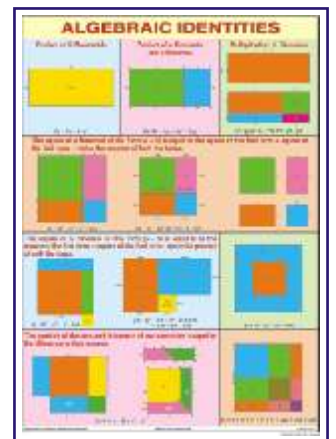

PRIMARY

Size 50 x 75 cm LAMINATED

- MP01 English Numerical
- MP02 Addition
- MP03 Subtraction
- MP04 Multiplication
- MP05 Division
- MP06 Multiplication Table
- MP07 Roman Numerical Chart

English or Hindi each Rs. 78.00

UPPER PRIMARY

Size 50 x 75 cm LAMINATED

- MUP01 Number system
- MUP02 Algebra-definitions and formulae
- MUP03 Addition of rational numbers
- MUP04 Multiplication of rational numbers
- MUP05 Some Geometrical concepts
- MUP06 Angles
- MUP07 Pair of Angles
- MUP08 Triangles
- MUP09 Quadrilateral
- MUP10 Circle
- MUP11 Congruent Triangles
- MUP12 Properties of Circles
- MUP13 Mensuration - I
- MUP14 Mensuration - II
- MUP15 Profit & Loss

English And Hindi each Rs. 78.00

English Only each Rs. 78.00