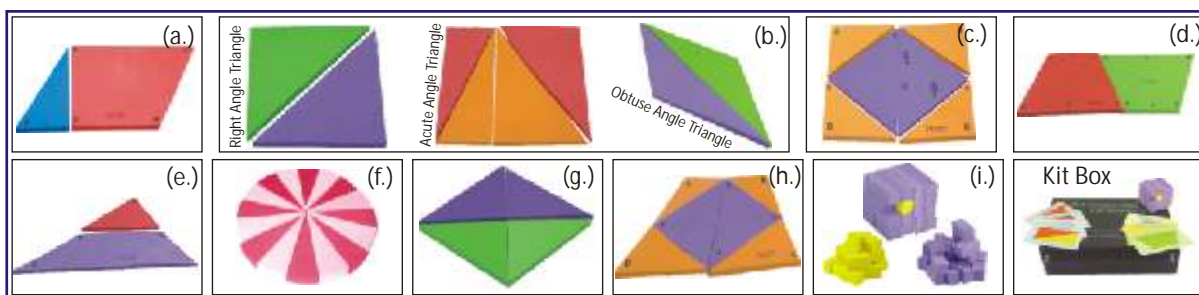

per set 1800.00

MKS10 Mensuration Kit

MKS11 Charts on Mathematics for upper primary Set of 15

per set Rs. 1170.00

MUP01 Number system	MUP09 Quadrilateral
MUP02 Algebra-definitions & formulae	MUP10 Circle
MUP03 Addition of rational numbers	MUP11 Congruent Triangles
MUP04 Multiplication of rational numbers	MUP12 Properties of Circles
MUP05 Some Geometrical concepts	MUP13 Mensuration - I
MUP06 Angles	MUP14 Mensuration - II
MUP07 Pair of Angles	MUP15 Profit & Loss
MUP08 Triangles