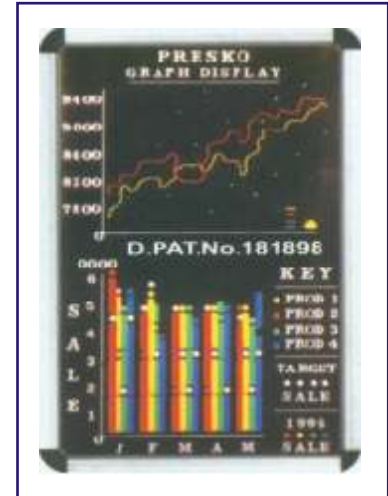

PRESKOGRAPH AIDS & INTERCHANGEABLE BOARDS

It is a unique and effective system of interchangeable letters & figures and graph symbols with which any kind of information can be displayed in an elegant way by joint pressing the letters and figures and graph symbols in the closed perforated back ground. The same can be changed at your will.

It is ideal for instantaneous layout planning & the first hand Knowledge of coming events. These are must for institutions & offices.

Size of Panel with Frame		Total No. of Letters & Figures in each set	Price with Deluxe frame			
in cm	in inches		with letters		without letters	
45x30	18 × 12	250	PB02WL	1025.00	PB02	710.00
61x30	24 × 12	305	PB03WL	1210.00	PB03	830.00
61x45	24 × 18	410	PB04WL	1700.00	PB04	1190.00
91x61	36 × 24	750	PB05WL	3350.00	PB05	2370.00
122x61	48 × 24	950	PB07WL	4130.00	PB07	2900.00
122x91	48 × 36	1050	PB08WL	5120.00	PB08	3770.00
122x122	48 × 48	1150	PB09WL	6480.00	PB09	4920.00
152x122	60 × 48	1350	PB12WL	7840.00	PB12	5990.00
183x122	72 × 48	1350	PB15WL	9060.00	PB15	7210.00
244x122	96 × 48	1750	PB16WL	11850.00	PB16	9450.00