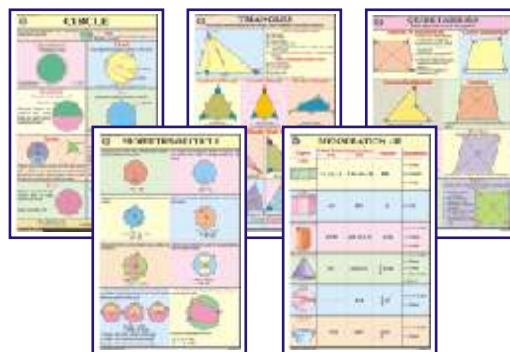

each Rs. 115.00
per set Rs. 460.00

per set 1800.00

MKS10 Mensuration Kit

MKS11 Charts on Mathematics for upper primary Set of 15

per set Rs. 1170.00

- | | |
|--|-----------------------------|
| MUP01 Number system | MUP09 Quadrilateral |
| MUP02 Algebra-definitions & formulae | MUP10 Circle |
| MUP03 Addition of rational numbers | MUP11 Congruent Triangles |
| MUP04 Multiplication of rational numbers | MUP12 Properties of Circles |
| MUP05 Some Geometrical concepts | MUP13 Mensuration - I |
| MUP06 Angles | MUP14 Mensuration - II |
| MUP07 Pair of Angles | MUP15 Profit & Loss |
| MUP08 Triangles | |