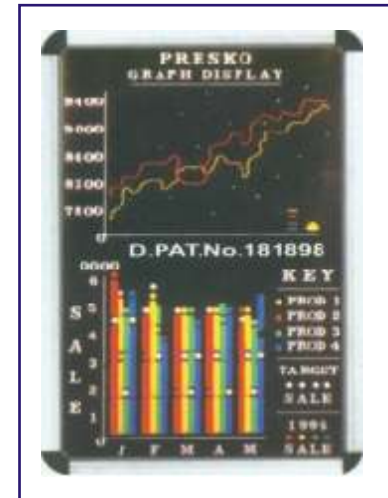

PRESKOGRAPH AIDS & INTERCHANGEABLE BOARDS

It is a unique and effective system of interchangeable letters & figures and graph symbols with which any kind of information can be displayed in an elegant way by joint pressing the letters and figures and graph symbols in the closed perforated back ground. The same can be changed at your will.

It is ideal for instantaneous layout planning & the first hand Knowledge of coming events. These are must for institutions & offices.

Size of Panel with Frame		Total No. of Letters & Figures in each set	Price with frame			
in cm	in inches		with letters		without letters	
45x30	18 × 12	250	PB02WL	1125.00	PB02	775.00
61x30	24 × 12	305	PB03WL	1315.00	PB03	900.00
61x45	24 × 18	410	PB04WL	1825.00	PB04	1275.00
91x61	36 × 24	750	PB05WL	3750.00	PB05	2590.00
122x61	48 × 24	950	PB07WL	4550.00	PB07	3100.00
122x91	48 × 36	1050	PB08WL	5700.00	PB08	4100.00
122x122	48 × 48	1150	PB09WL	7100.00	PB09	5300.00
152x122	60 × 48	1350	PB12WL	9000.00	PB12	6900.00
183x122	72 × 48	1350	PB15WL	10400.00	PB15	8300.00
244x122	96 × 48	1750	PB16WL	13750.00	PB16	11000.00