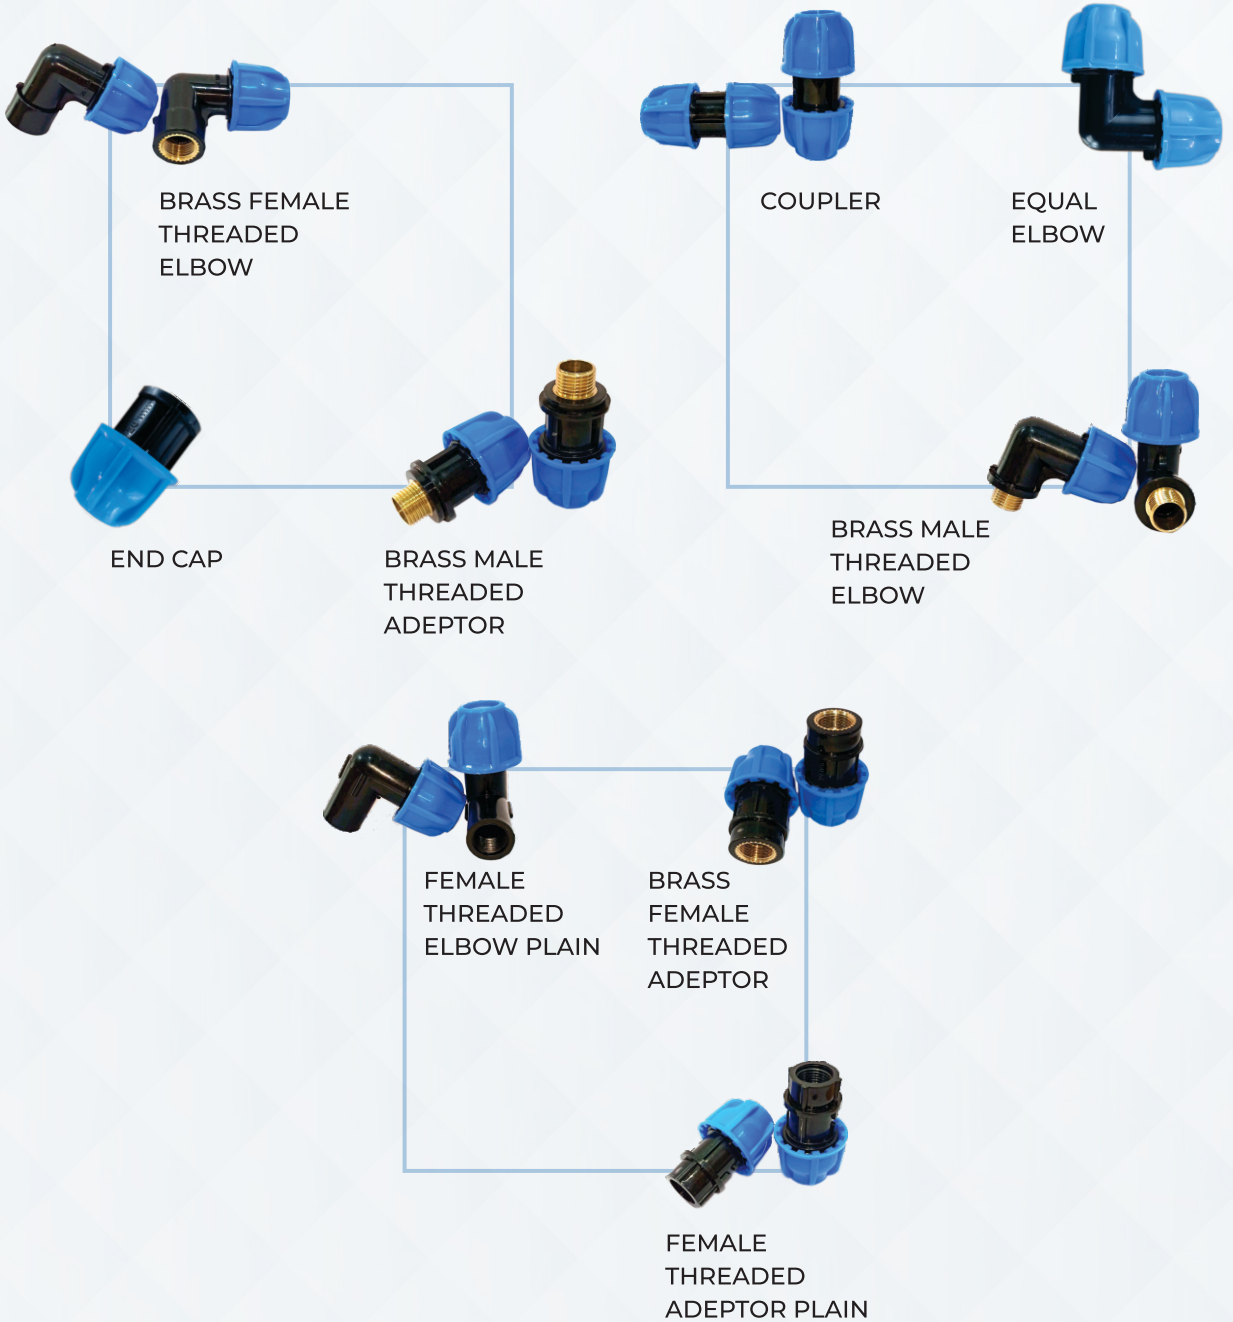

H.D.P.E. PIPE & FITTING

S.N
PIPE END

L.N
PIPE END

REDUCER

COIL PIPE

H.D.P.E. PIPE

SLIPON
FLANGE

ELBOW

TEE

END CAP

TAIL PIECE

FOUR WAY
TEE

ELBOW

L.N. WITH
FLANGE

BLIND
FLANGE

TEE

450
ELBOW

M.D.P.E PIPE FITTING

M.D.P.E. PIPE FITTING

BALL VALVE FITTING

BALL VALVE FITTING

P.P SERVICE SEDDL E & ELECTROFUSION FITTING

SERVICE SEDDL E

SERVICE SEDDL E