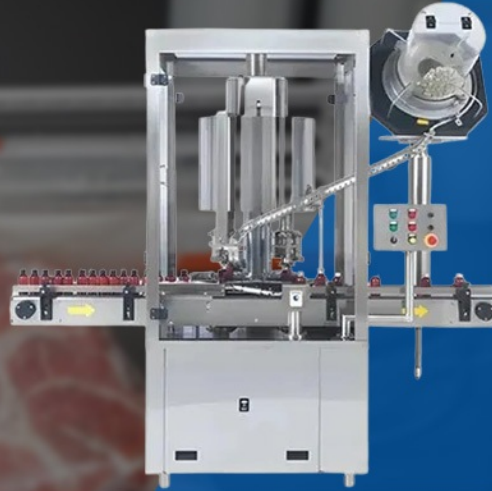

# SEALING MACHINE

Customer Faith Well-Kept For Lifetime.

Automatic 6 Head ROPP Cap Sealing Machine, Automatic Dry Syrup Powder Filling And Screw Capping Or ROPP Sealing Machine, Automatic Eight Head Piston Liquid Filling And Capping Monoblock Machine, Automatic Eye Drop And Ear Drop Filling And Sealing Machine, etc.

**AUTOMATIC EIGHT HEAD PISTON LIQUID FILLING AND CAPPING MONOBLOCK MACHINE**

**AUTOMATIC DRY SYRUP POWDER FILLING AND SCREW CAPPING OR ROPP SEALING MACHINE**

**AUTOMATIC SINGLE HEAD SERVO TORQUE CAPPER MACHINE**

## About Us

Set up to revolutionise the industry, we, Duro Shine Industries, are widely reputed as a noteworthy manufacturer, supplier, and exporter, catering to the demands of a wide customer base for varied industrial machines, globally. The products we offer include Automatic Linear Dual Head Auger Type Powder Filling Machines, Automatic Round Bottle Self Adhesive Sticker Labelling Machines, Continuous Band Sealer Machines, Online Check Weigher Machines, Bottle Rinsing Filling Capping Machines, and others. Noted for their true workmanship, our products are a favorite pick of several customers.

Throughout our manufacturing plant, we have instituted quality control and international standards to give our customers the assurance they require. By manufacturing in-house, we maintain strict control over parts and workmanship. Besides, we have developed a total quality management system under the supervision of strict quality controllers and personnel. This system assists us in maintaining consistent and unrivalled quality throughout the process, including quality testing and the dispatch of finished goods. As a result, we provide the best-in-class Automatic Round Bottle Self Adhesive Sticker Labelling Machines, Continuous Band Sealer Machines, Online Check Weigher Machines, Automatic Linear Dual Head Auger Type Powder Filling Machines, Bottle Rinsing Filling Capping Machines, and other products.