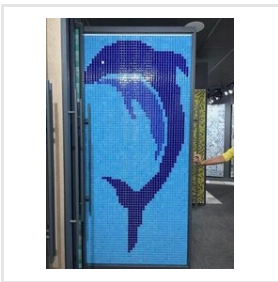

Swimming Pool Tiles