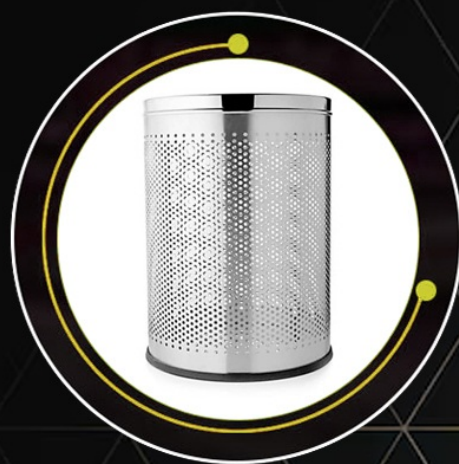

( A PREMIUM QUALITY OF )  
**MILD STEEL DUSTBIN**

*Best Destination For Quality Lovers*

Foot Pedal Bin, Mild Steel Dustbin, Mild Steel Open Dustbin, Pedal Garbage Bin, Pedal Kitchen Bin, Perforated Pedal Bins, Round Pedal Bin, SS Pedal Bin, SS Swing Bin, Stainless Steel Ash Dustbin, Stainless Steel Cutlery Holder, Stainless Steel Dustbin, Stainless Steel Open Dustbin, Stainless Steel Pedal Bin, Stainless Steel Swing Bin, etc.

**STAINLESS STEEL DUSTBIN**

**MILD STEEL DUSTBIN**

**STEEL DUSTBIN**