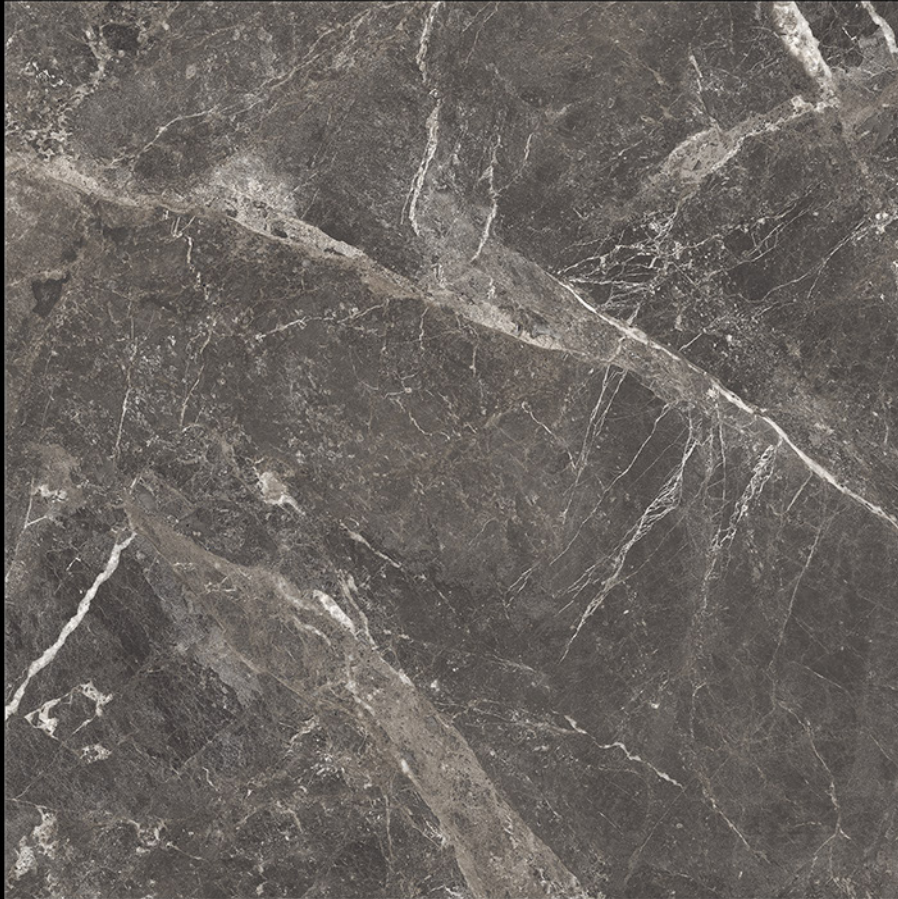

80x80 cm

Dyna Pearl

Finish:-Polished

80x80 cm

Emperador Brown

Finish: High Gloss

80x80 cm

Emperador Charcoal