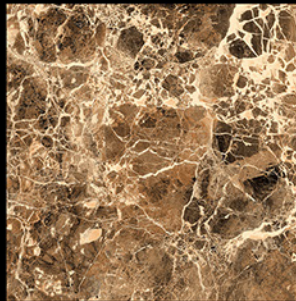

Arabian Gold

Finish:-High Gloss