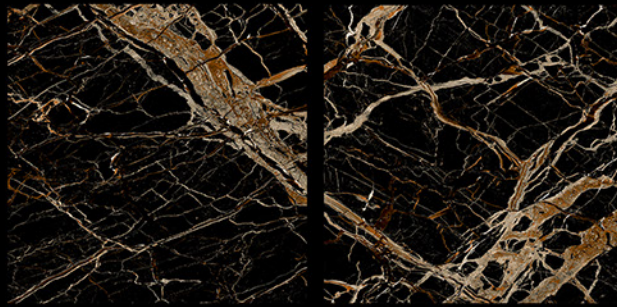

Estrada

Finish:-High Gloss

80x80 cm