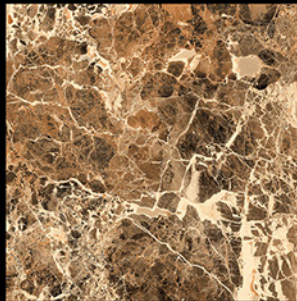

KITCHEN

OUTDOOR

FACADE

Arabian Gold

Finish:-High Gloss

Armani Crema

Finish:-Polished

80x80 cm

Armani Grey

Finish:-Polished

80x80 cm

Armani Oro
Finish:-High Gloss

80x80 cm

Artic White

Finish:-Polished

80x80 cm