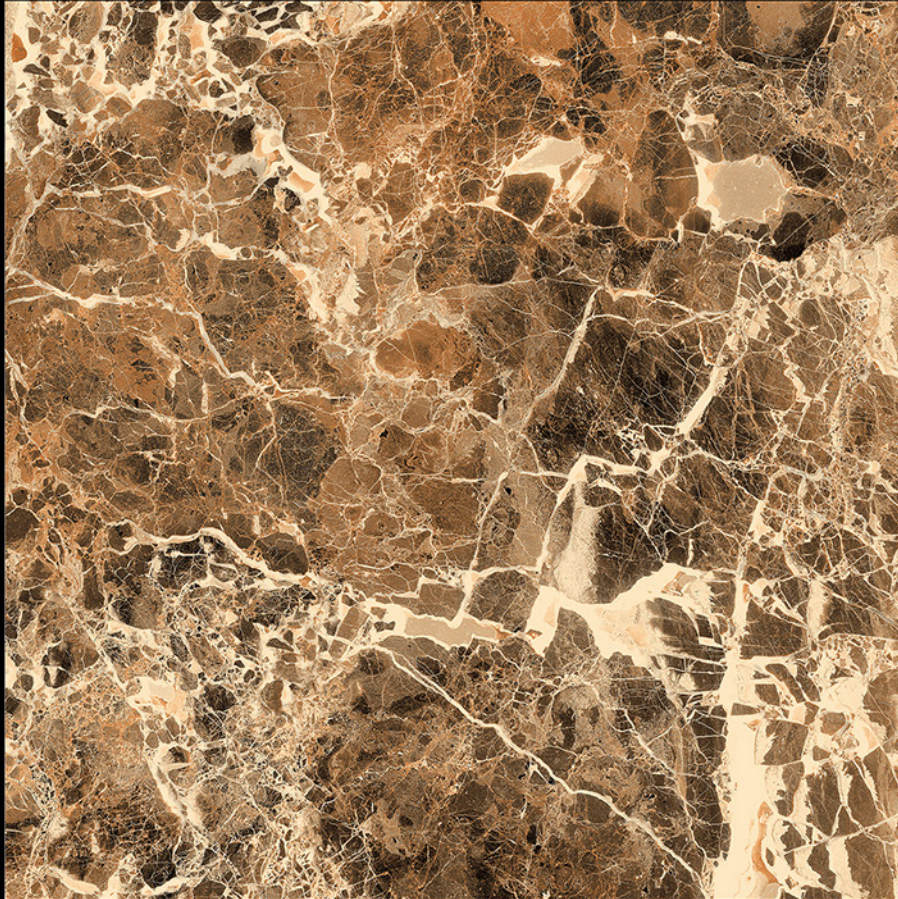

KITCHEN

OUTDOOR

FACADE

Arabian Gold

Finish:-High Gloss

Armani Crema

Finish:-Polished

80x80 cm