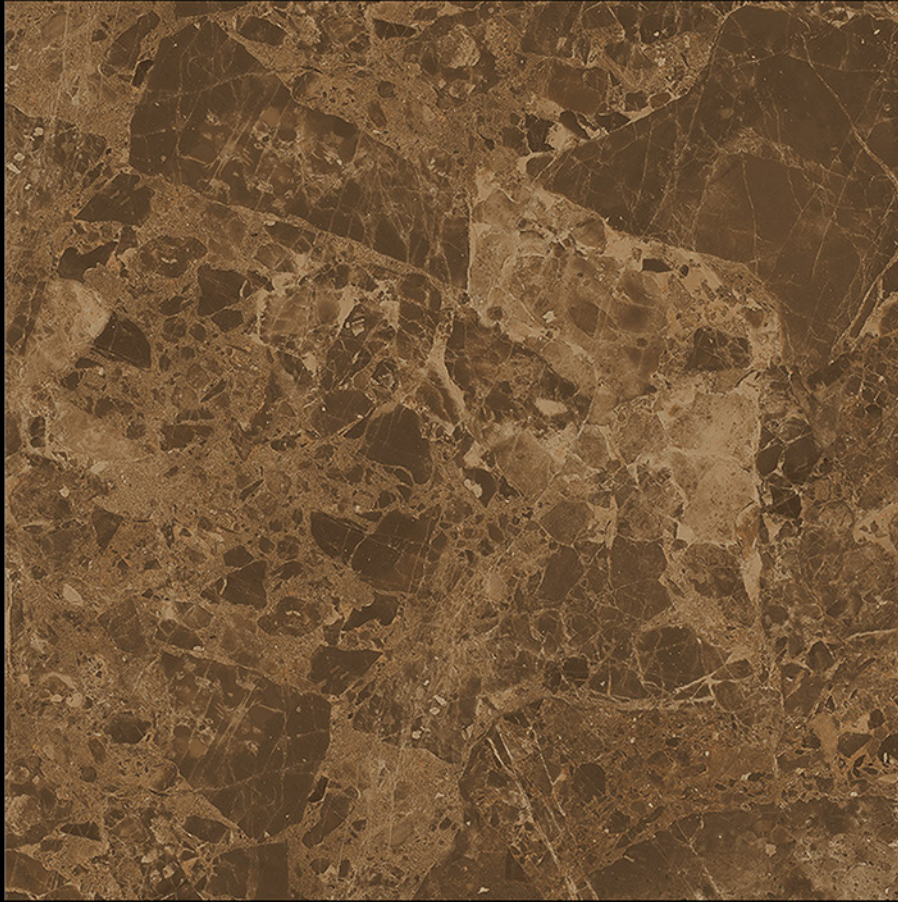

80x80 cm

Dyna Pearl

Finish:-Polished

80x80 cm

Emperador Brown

Finish: High Gloss

80x80 cm

Emperador Charcoal