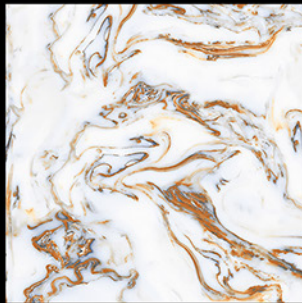

Finish:-Polished

80x80 cm

Venice Light

Finish:-Polished

80x80 cm

Zura White

Finish:-Polished

80x80 cm