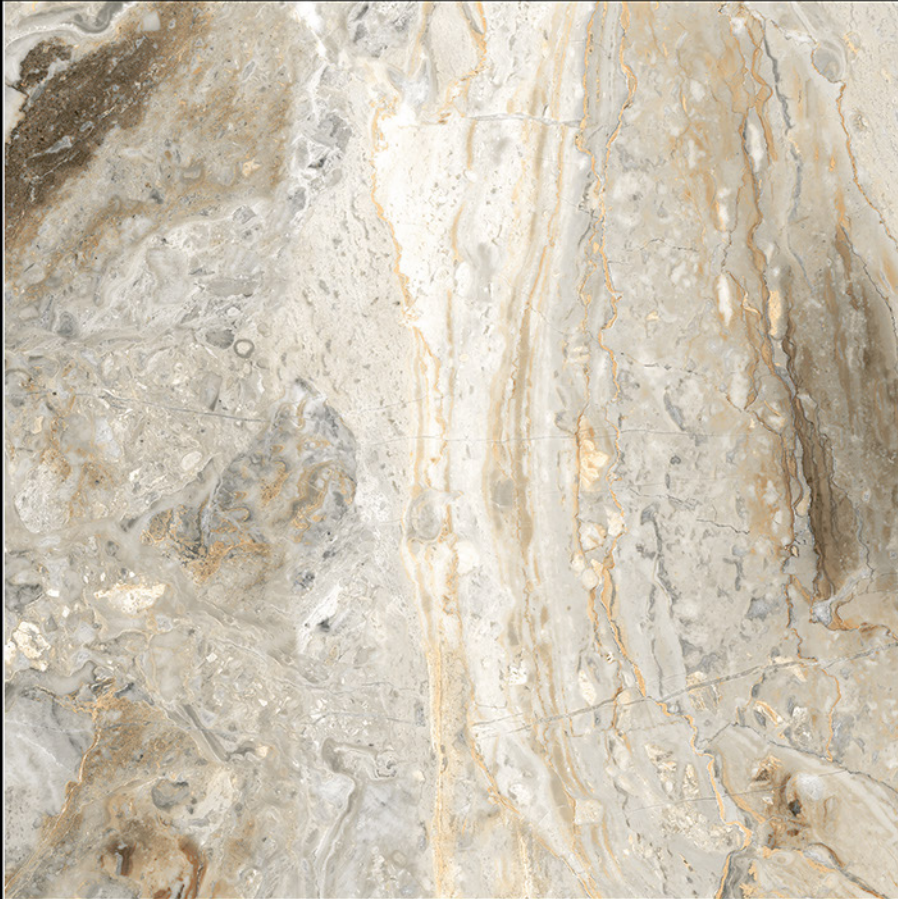

Asteroid Light

Finish:-Polished

80x80 cm

Avorio Flurry

Finish:-Polished

80x80 cm

Beige Oblique

Finish:-Polished