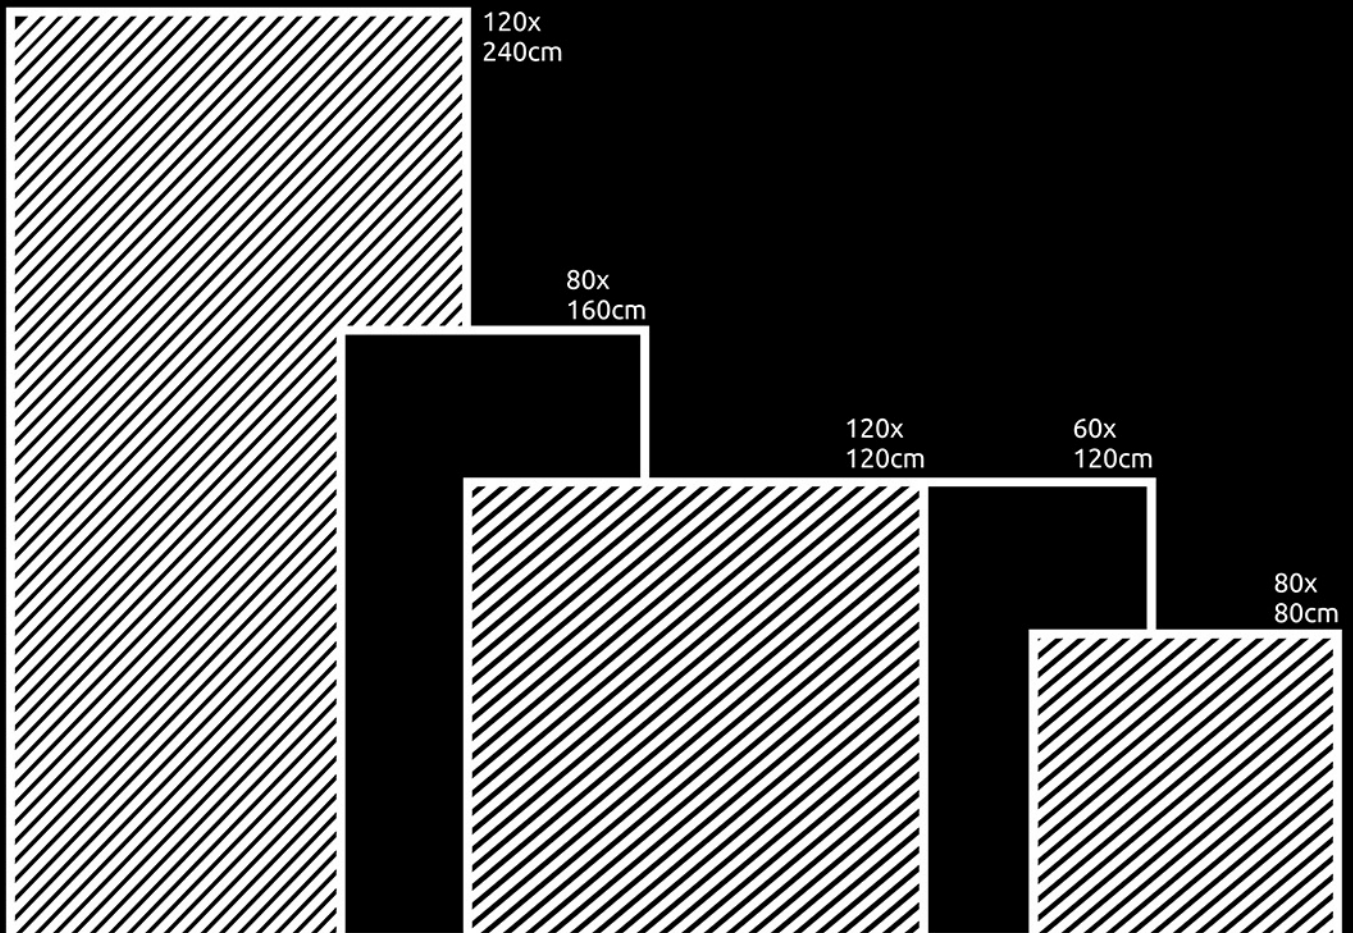

APPLICATION

LIVINGROOM

BATHROOM

SHOWROOM

BAR &
RESTAURANTS

RECEPTION

KITCHEN

OUTDOOR

FACADE