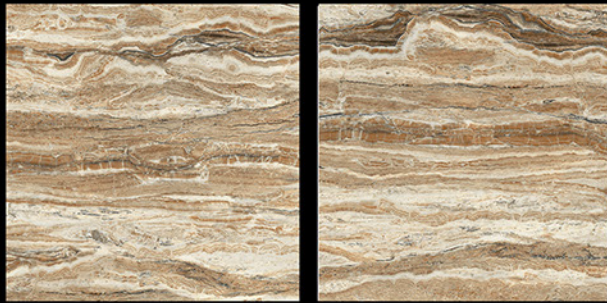

Finish:-Polished

80x80 cm