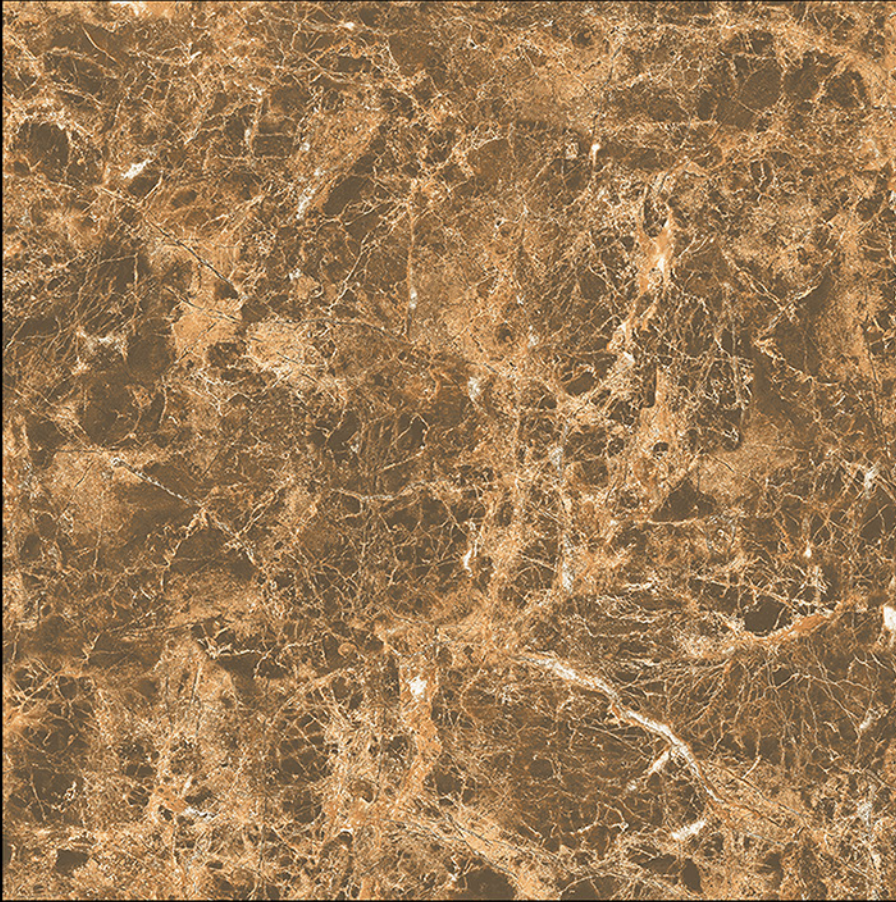

Finish:-Matt

Carrara Grey

Finish:-Polished

80x80 cm

Emperador Nuovo

Finish:-Polished

80x80 cm

Emperor Sparkle