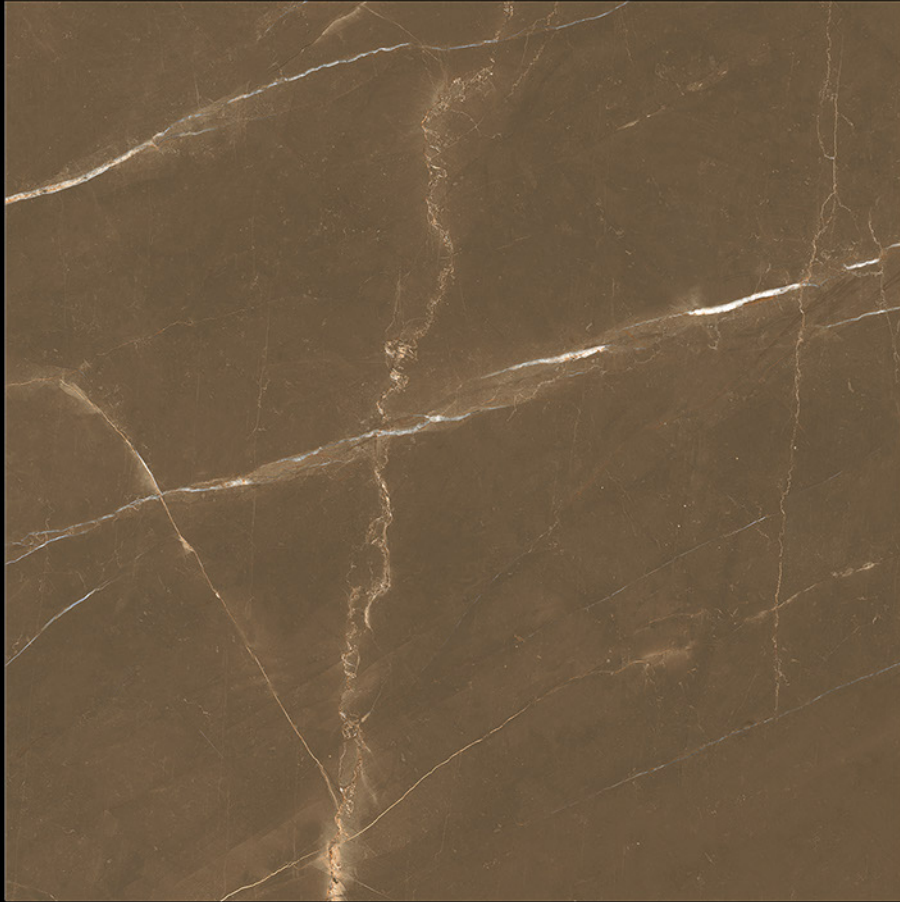

Armani Oro
Finish:-High Gloss