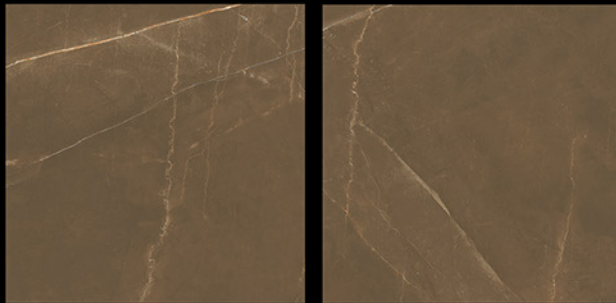

Armani Grey

Finish:-Polished

80x80 cm

Armani Oro
Finish:-High Gloss

80x80 cm

Artic White

Finish:-Polished

80x80 cm