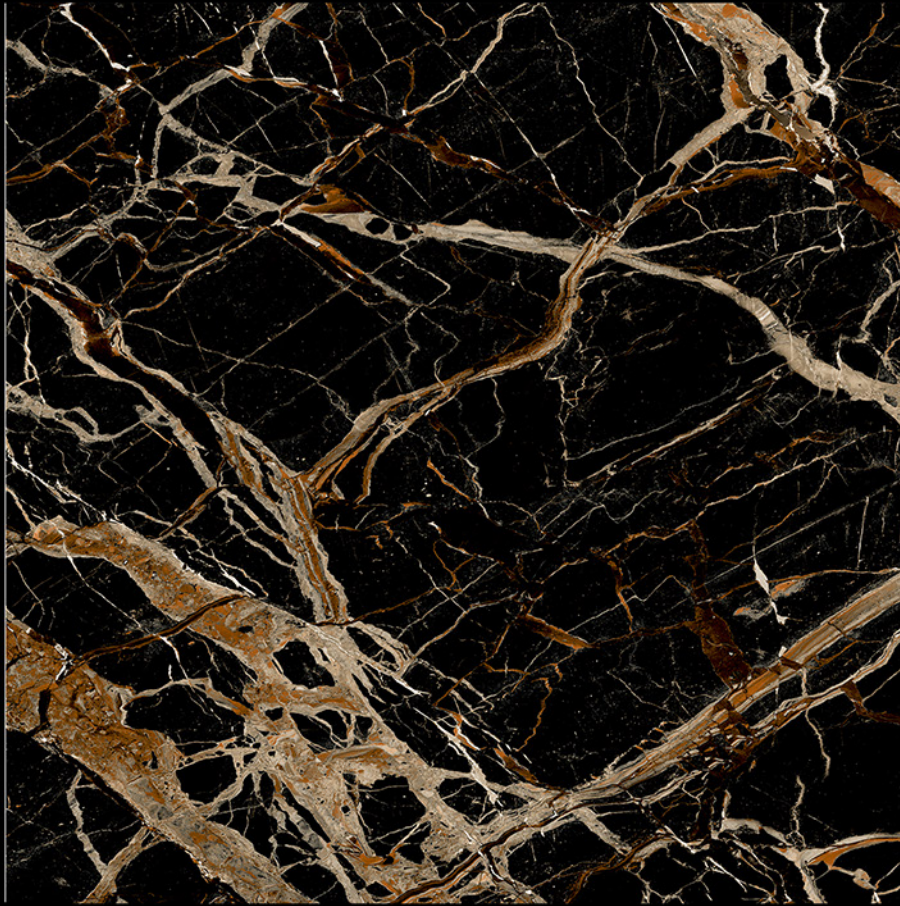

Estrada

Finish:-High Gloss