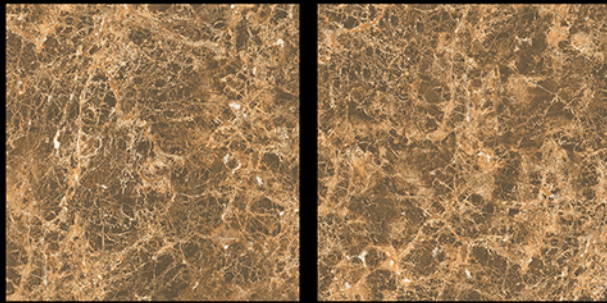

Emperor Sparkle

Finish:-High glossy

80x80 cm