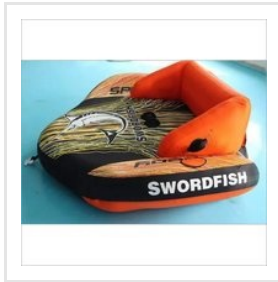

2 Seater Sofa Bumper Boat