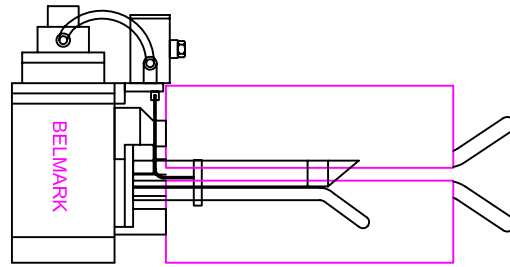

12

MOUNTING & WIDTH ADJUSTING FRAME FOR CLOTH GUIDER

FRONT VIEW

FRONT VIEW

TOP VIEW
LEFT SIDE

TOP VIEW
RIGHT SIDE

FRONT VIEW

PNEUMATIC CLOTH GUIDER