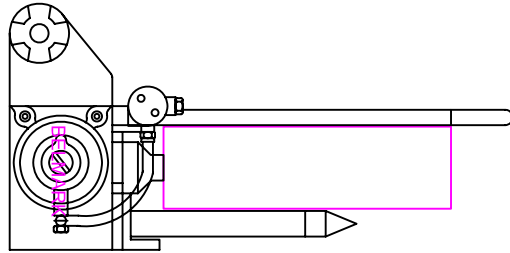

12

MOUNTING & WIDTH ADJUSTING FRAME FOR CLOTH GUIDER

FRONT VIEW

FRONT VIEW

TOP VIEW
LEFT SIDE

TOP VIEW
RIGHT SIDE

FRONT VIEW

PNEUMATIC CLOTH GUIDER