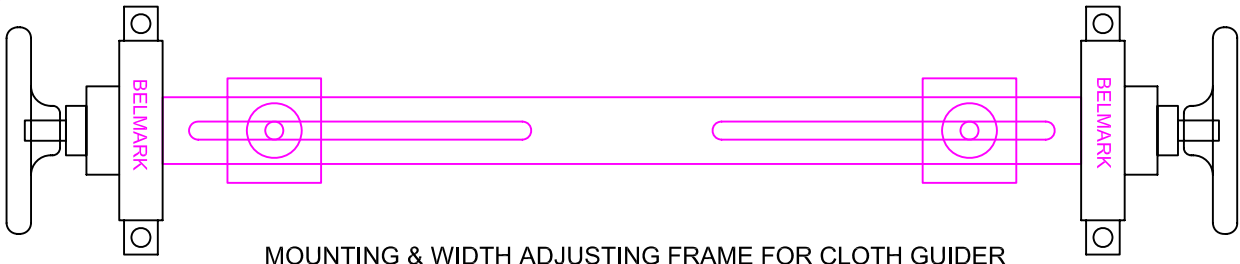

12

MOUNTING & WIDTH ADJUSTING FRAME FOR CLOTH GUIDER

FRONT VIEW

FRONT VIEW

TOP VIEW
LEFT SIDE

TOP VIEW
RIGHT SIDE

FRONT VIEW

PNEUMATIC CLOTH GUIDER