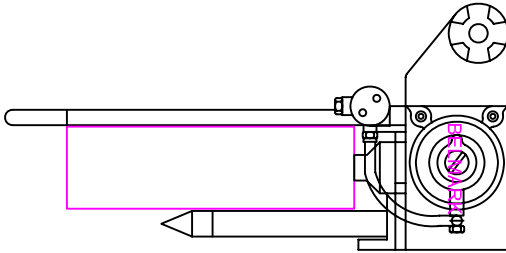

12

MOUNTING & WIDTH ADJUSTING FRAME FOR CLOTH GUIDER

FRONT VIEW

FRONT VIEW

TOP VIEW
LEFT SIDE

TOP VIEW
RIGHT SIDE

FRONT VIEW

PNEUMATIC CLOTH GUIDER