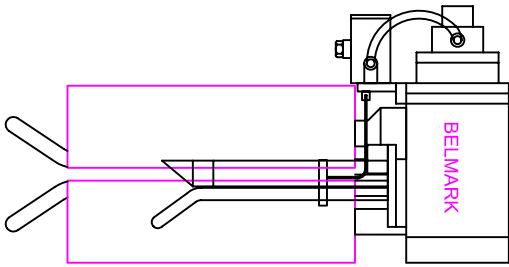

12

MOUNTING & WIDTH ADJUSTING FRAME FOR CLOTH GUIDER

FRONT VIEW

FRONT VIEW

TOP VIEW
LEFT SIDE

TOP VIEW
RIGHT SIDE

FRONT VIEW

PNEUMATIC CLOTH GUIDER