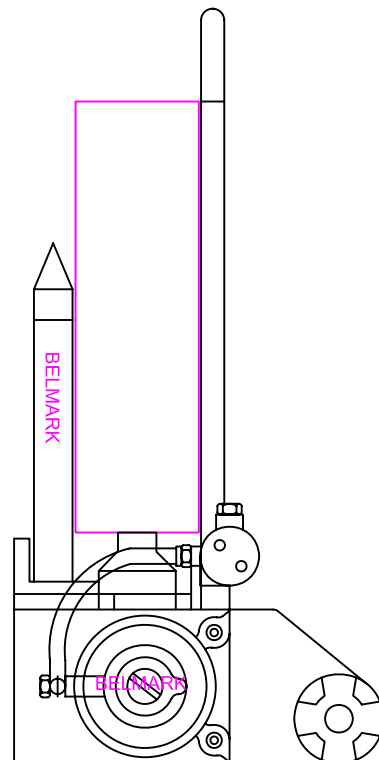

12

MOUNTING & WIDTH ADJUSTING FRAME FOR CLOTH GUIDER

FRONT VIEW

FRONT VIEW

TOP VIEW
LEFT SIDE

TOP VIEW
RIGHT SIDE

FRONT VIEW

PNEUMATIC CLOTH GUIDER