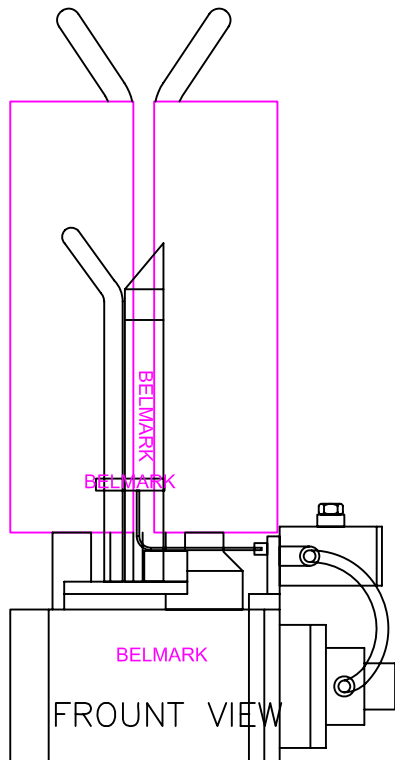

12

MOUNTING & WIDTH ADJUSTING FRAME FOR CLOTH GUIDER

FRONT VIEW

FRONT VIEW

TOP VIEW
LEFT SIDE

TOP VIEW
RIGHT SIDE

FRONT VIEW

PNEUMATIC CLOTH GUIDER