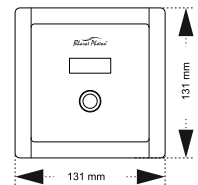

Battery Operated Concealed Urinal Flusher with Manual Push Button 6V DC - 4X AA Size

Sensing Distance : 50-650mm
Flush Time : 8 Seconds Post-flush
Working Water Pressure : 0.02Mpa-0.8Mpa
Inlet/ Outlet : G1/2" (Dn15)

Material : Screwless Front Plate SS with ABS frame, ABS Concealed Box, PoM Solenoid Valve with Brass flow control

Reliable & robust PoM Solenoid Valve (In 'S' type arrangement)

MRP : DC - ₹7,790/- | AC-DC - ₹8,250/-

(AC/DC Adaptor on demand)