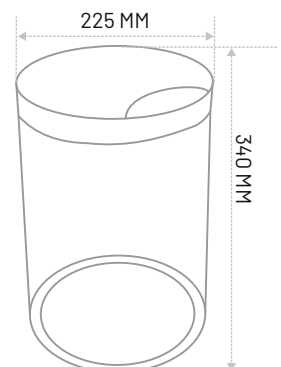

MRP : DC - ₹7,790/-

Multi Function Recess Panels

(Premium Finish Space Saving Solution)

MODEL : BP-RPS-513

Tissue Paper Dispenser
+ Waste Receptacle
W310 X L1200 X H140

MRP : ₹51,990/-

MODEL : BP-RPS-523

Hand Dryer + Tissue Paper Dispenser
+ Waste Receptacle
W310 X L1650 X H160