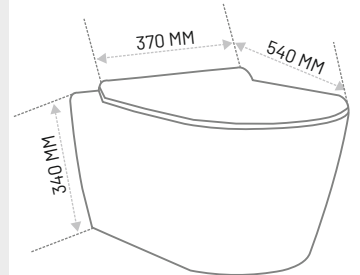

Ceramic Wall Hung WC

MODEL : BP-ZENIX

Wall Hung Closet White Color Ceramic

UF Seat Cover
Tornado Flushing
Fast Wash Aesthetic & Hygiene
Dimension : L540 X W370 X H340 MM

Durable, easy to install, and eco-friendly, offering a clean and hygienic solution for modern spaces.

MRP : ₹14,390/-

MODEL : BP-SKYFLOAT

Rimless Wall Hung Closet White Color Ceramic

UF Seat Cover
Wall Hung
Fast Wash Aesthetic & Hygiene
Dimension : L485 X W360 X H330 MM

Sturdy, user-friendly, and eco-conscious a hygienic solution for contemporary environments.

MRP : ₹8,290/-

MODEL : BP-PROTIUM

Rimless Wall Hung Closet White Color Ceramic

UF Seat Cover
Wall Hung
Fast Wash Aesthetic & Hygiene
Dimension : L520 X W365 X H350 MM

Built to last, user-friendly, and environmentally conscious—a hygienic solution tailored for modern spaces.

MRP : ₹7,990/-