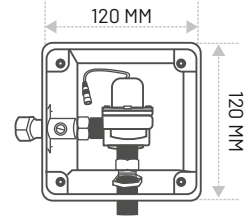

FLOW RATE TABLE	Pressure (Mpa)	0.02	0.05	0.1	0.2	0.3
	Average Flow rate (L/min)	3	9	14	18	23