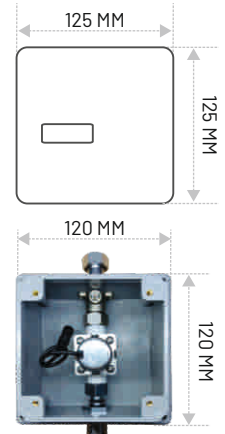

Recessed Automatic Urinal Sensor

MODEL : BP-U742S (SATIN SILVER WITH NEON RING LED)

Battery Operated Concealed Urinal Flusher with Push Button Flush 6V DC - 4X AA Size

Sensing Distance : 50-650mm
Flush Time : 8 Seconds Post-flush
Working Water Pressure : 0.02Mpa-0.8Mpa
Inlet/ Outlet : G1/2 " (Dn15)

Material : ABS Satin Finish Front Plate,
ABS Concealed Box, PoM Solenoid Valve 'L' type
with Brass flow control

Premium model with one of its kind aesthetic
Neon Ring on Satin Plate that glows on sensing

MRP : DC - ₹7,490/- | AC-DC - ₹8,050/-

(AC/DC Adaptor on demand)

MODEL : BP-U642

Battery Operated Concealed Urinal Flusher 6V DC - 4X AA Size Alkaline

Sensing Distance : 50-650mm
Flush Time : 8 Seconds Post-flush
Working Water Pressure : 0.02Mpa-0.8Mpa
Inlet/ Outlet : G1/2 " (Dn15)

Material : ABS Chrome Finish Front Plate,
ABS Concealed Box, PoM Solenoid Valve 'Straight'
type with Brass flow control

Premium model with one of its kind aesthetic
Urbane look 'Chrome Finish' sensor plate

MRP : DC - ₹7,090/- | AC-DC - ₹7,650/-

(AC/DC Adaptor on demand)

MODEL : BP-U642S (SATIN SILVER)

Battery Operated Concealed Urinal Flusher 6V DC - 4X AA Size Alkaline

Sensing Distance : 50-650mm
Flush Time : 8 Seconds Post-flush
Working Water Pressure : 0.02Mpa-0.8Mpa
Inlet/ Outlet : G1/2 " (Dn15)

Material : ABS Satin Finish Front Plate,
ABS Concealed Box, PoM Solenoid Valve 'L' type
with Brass flow control

Premium model with one of its kind aesthetic
Urbane look 'Satin Finish' sensor plate

MRP : DC - ₹7,190/- | AC-DC - ₹7,750/-

(AC/DC Adaptor on demand)