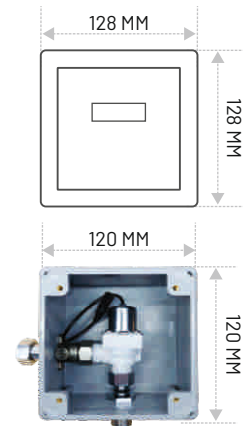

Recessed Automatic Urinal Sensor

MODEL : BP-U502 (BRUSHED S.S.)

Battery Operated Concealed Urinal Flusher 6V DC - 4X AA Size Alkaline

Sensing Distance : 50-650mm
Flush Time : 8 Seconds Post-flush
Working Water Pressure : 0.02Mpa-0.8Mpa
Inlet/ Outlet : G1/2" (Dn15)

Material : Screwless Front Plate SS with ABS frame,
ABS Concealed Box, PoM Solenoid Valve with
Brass flow control

Reliable & robust PoM Solenoid Valve
(In 'L' type arrangement)

MRP : DC - ₹6,290/- | AC-DC - ₹6,850/-

(AC/DC Adaptor on demand)

MODEL : BP-U512 (BRUSHED S.S.)

Battery Operated Concealed Urinal Flusher 6V DC - 4X AA Size Alkaline

Sensing Distance : 50-650mm
Flush Time : 8 Seconds Post-flush
Working Water Pressure : 0.02Mpa-0.8Mpa
Inlet/ Outlet : G1/2" (Dn15)

Material : Screwless Front Plate SS with ABS frame,
ABS Concealed Box, PoM Solenoid Valve with
Brass flow control

Reliable & robust PoM Solenoid Valve
(In 'L' type arrangement)

MRP : DC - ₹6,690/- | AC-DC - ₹7,250/-

(AC/DC Adaptor on demand)

MODEL : BP-U105 (BRUSHED S.S.)

Electrical Operated Concealed Urinal Flusher With Black Box | 220V AC

Sensing Distance : 50-650mm
Flush Time : 8 Seconds Post-flush (Adjustable)
Working Water Pressure : 0.02Mpa-0.8Mpa
Inlet/ Outlet : G1/2" (Dn15)

Material : SS Front Plate with mirror screws,
ABS Concealed Black Box, PoM Solenoid Valve

Solenoid Valve setup in False-Ceiling/ Shaft/
Direct on angle valve

MRP : AC - ₹5,790/-

(Also Available with Straight Type Solenoid Valve)