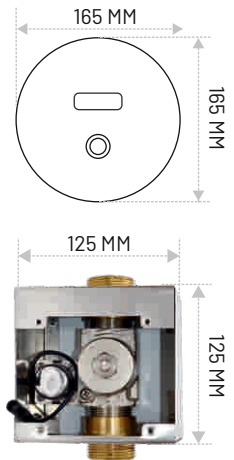

Automatic Flushing Sensors

(With Dual Flush Features)

MODEL : BP-W992 (SS 304 grade Round panel with Neon Ring Led)

Battery Operated Concealed WC Flusher with Push Button 6V DC - 4X AA Size Alkaline

Sensing Distance : 50-650mm
Flush Time : 10 Seconds Post-flush (Adjustable)
Working Water Pressure : 0.01Mpa-0.8Mpa
40mm Inlet/Outlet orifice Top to Bottom

Deodorize features of 24 hours voluntarily flush if no use

Can operate through sensor or push button,
Having highly robust brass valve with
inbuilt strainer and flow control

MRP : DC - ₹17,590/- | AC-DC - ₹18,150/-

(AC/DC Adaptor on demand)

MODEL : BP-W994 (With Push Button)

Battery Operated Concealed Automatic Toilet Flusher with Push Button 6V DC - 4X AA Size

Sensing Distance : Adjustable (50-500mm)
Flush Time : Adjustable
Working Water Pressure : 0.01Mpa-0.8Mpa
40mm Inlet/Outlet orifice Top to Bottom

Deodorize features of 24 hours voluntarily flush if no use

Can operate through sensor or push button,
Having highly robust brass valve with
inbuilt strainer and flow control

MRP : DC - ₹15,990/- | AC-DC - ₹16,550/-

(AC/DC Adaptor on demand)

MODEL : BP-W422 (BRUSHED S.S)

Battery Operated Concealed WC Flusher with Push Button 6V DC - 4X AA Size Alkaline

Sensing Distance : Adjustable (50-650mm)
Flush Time : Adjustable
Working Water Pressure : 0.01Mpa-0.8Mpa
40mm Inlet/Outlet orifice Top to Bottom

Deodorize features of 24 hours voluntarily flush if no use

Can operate through sensor or push button,
Having highly robust brass valve with
inbuilt strainer and flow control

MRP : DC - ₹14,990/- | AC-DC - ₹15,550/-

(AC/DC Adaptor on demand)

FLOW RATE TABLE	Pressure (Mpa)	0.05	0.1	0.2	0.3	0.5	
	Average Flow rate (L/min)		30	55	75	100	145