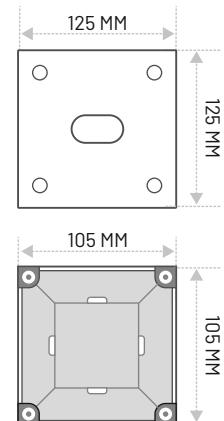

Material : SS Front Plate with mirror screws,
ABS Concealed Black Box, PoM Solenoid Valve

Solenoid Valve setup in False-Ceiling/ Shaft/
Direct on angle valve

MRP : AC - ₹5,790/-

(Also Available with Straight Type Solenoid Valve)