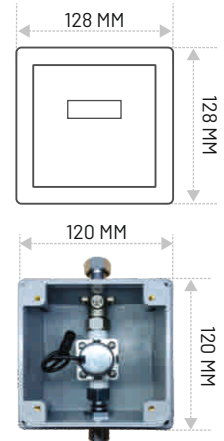

Recessed Automatic Urinal Sensor

MODEL : BP-U602 (BRUSHED S.S.)

Battery Operated Concealed Urinal Flusher 6V DC - 4X AA Size Alkaline

Sensing Distance : 50-650mm
Flush Time : 8 Seconds Post-flush
Working Water Pressure : 0.02Mpa-0.8Mpa
Inlet/ Outlet : G1/2" (Dn15)

Material : Screwless Front Plate SS with ABS frame,
ABS Concealed Box, PoM Solenoid Valve with
Brass flow control

Reliable & robust PoM Solenoid Valve
(In 'Straight' type arrangement)

MRP : DC - ₹6,390/- | AC-DC - ₹6,950/-

(AC/DC Adaptor on demand)

MODEL : BP-U612 (BRUSHED S.S.)

Battery Operated Concealed Urinal Flusher 6V DC - 4X AA Size Alkaline

Sensing Distance : 50-650mm
Flush Time : 8 Seconds Post-flush
Working Water Pressure : 0.02Mpa-0.8Mpa
Inlet/ Outlet : G1/2" (Dn15)

Material : Screwless Front Plate SS with ABS frame,
ABS Concealed Box, PoM Solenoid Valve with
Brass flow control

Reliable & robust PoM Solenoid Valve
(In 'Straight' type arrangement)

MRP : DC - ₹6,790/- | AC-DC - ₹7,350/-

(AC/DC Adaptor on demand)

MODEL : BP-U205F (BRUSHED S.S.)

Electrical Operated Concealed Urinal Flusher 220V AC

Sensing Distance : 50-650mm
Flush Time : 8 Seconds Post-flush
Working Water Pressure : 0.02Mpa-0.8Mpa
Inlet/ Outlet : G1/2" (Dn15)

Material : Screwless Front Plate SS with ABS frame,
ABS Concealed Box, PoM Solenoid Valve with
Brass flow control

An ideal install & forget solution for sites with
power backup as it consumes negligible power &
runs excellently on generators & invertors

MRP : AC - ₹6,090/-