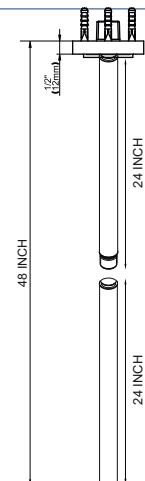

Long Body Sensor Faucets

MODEL : BP-F222DC / 225AC / 227AC/DC

Long Body Faucet for Table Top Wash Basins Material : Chrome plated Brass Metal Body

Power : DC | AC | AC/DC (6V DC/ 220V AC)
Sensing Distance : 30-200mm
Safety Shut Off : 1 Minute
Working Water Pressure : 0.02Mpa-0.8Mpa
Inlet/ Outlet : G1/2 " (Dn15)

Rotatory swan neck design with linear sensor,
Perfect design for High Traffic
With 6 inch extension

MRP : DC - ₹8,190/- | AC - ₹7,990/- | AC-DC - ₹8,550/-

MODEL : BP-F382DC / 385AC / 387AC/DC

Long Body Faucet for Table Top Wash Basins Material : Chrome plated Brass Metal Body

Power : DC | AC | AC/DC (6V DC/ 220V AC)
Sensing Distance : 30-200mm
Safety Shut Off : 1 Minute
Working Water Pressure : 0.02Mpa-0.8Mpa
Inlet/ Outlet : G1/2 " (Dn15)

Aesthetically Modern Designed
Linear Sensor Faucet
With 6 inch extension

MRP : DC - ₹10,790/- | AC - ₹10,590/- | AC-DC - ₹11,750/-

MODEL : BP-F312DC / 315AC / 317AC/DC (Customized Model)

Ceiling Mounted Mouth Sensor Faucet Material : Chrome plated Brass Metal Body

Power : DC | AC | AC/DC (6V DC/ 220V AC)
Sensing Distance : 30-150mm
Safety Shut Off : 1 Minute
Working Water Pressure : 0.02Mpa-0.8Mpa
Inlet/ Outlet : G1/2 " (Dn15)

Eliminate sensor locating & tampering issues and
gives smooth operation for great user experience
Can be customized as per site (4ft/5ft/6ft)

MRP : DC - ₹19,190/- | AC - ₹18,990/- | AC-DC - ₹19,550/-

*Basin not included

(Also Available in 48",51",54",75",78" & 81" Extra Cost will Apply)

(Available in Black, Golden & RoseGold)