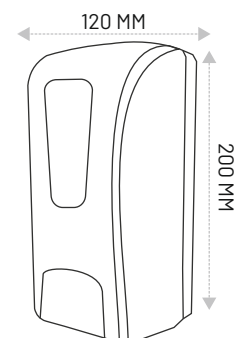

Automatic Soap / Sanitizer Dispensers

MODEL : BP-ASA-105 (DROP TYPE)

Battery Operated Automatic Soap Dispenser 6V DC - 4X AA Size Alkaline

Material : Polycarbonate ABS
Storage Capacity : 500ml
Sensing Range : 8-10cm
Dispense Volume : 0-5ml

Lock the whole device by one key on action.
Rubber sealing on battery compartment prevent from Splashing water into the device

MRP : DC - ₹4,590/-

MODEL : BP-HSA-225N/225S (DROP SPRAY)

Battery Operated Automatic Disinfecting Soap/ Sanitizer Dispenser

Material : Polycarbonate ABS
Storage Capacity : 1000ml
Sensing Range : 8-10cm
Dispense Volume : 1.5ml
Power : 4 AA batteries (Included)

The battery-operated soap/sanitizer dispenser comes with a simple anti-theft lock, designed specifically for public spaces to prevent accidental contact by children.

MRP : DC - ₹6,590/-

MODEL : BP-HSA-222N/222S (DROP SPRAY)

Battery Operated Automatic Disinfecting Soap/ Sanitizer Dispenser

Material : Polycarbonate ABS
Storage Capacity : 1000ml
Sensing Range : 8-10cm
Dispense Volume : 2 ml
Power : 4 C-type Battery or 6 volt 1 Amp DC Adapter

This automatic dispenser provides touch-free hygiene with a 1000ml capacity, ensuring efficiency and minimal waste.

MRP : DC - ₹4,790/- | AC-DC - ₹4,970/-

(AC/DC Adaptor on demand)