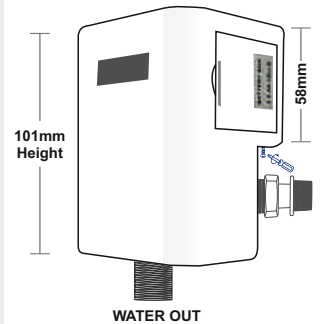

Automatic

PRESENTING FUTURISTIC RANGE OF
TOUCHLESS FAUCETS
& ACCESSORIES

WATER
SAVING

HYGIENIC

INSTALLATION
FRIENDLY

ECONOMICAL

EASY TO
SERVICE

RELIABLE