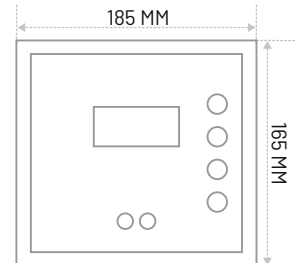

MODEL : BP-ATX-1 (WITH TIMER)

Automatic Panel for Hospital Scrub

Input : 220 V AC

Output : Through solenoid valve

- Three digits wide display for Down Timer Of 0:00 to 9:59 minutes
- Water flow activated through sensor or start button
- Programmable stop duration upto 9 minutes 59 sec.
- Also available in 12V/24V motor

MRP : ₹10,590/-

MODEL : BP-ATX-2 (WITHOUT TIMER)

Automatic Panel for Hospital Scrub

Input : 220 V AC

Output : Through solenoid valve

Sensing Range : 250 mm (Adjustable)

- Water flows for duration when hand is in front of sensor
- Ergonomics to attain ease of use and their stylish & prestigious look adds to the aesthetics of the facility

MRP : ₹7,990/-

MODEL : BP-ATX-3 (WITHOUT TIMER)

Automatic Panel for Hospital Scrub

Input : 220 V AC

Output : Through solenoid valve

Sensing Range : 250 mm (Adjustable)

- Water flows when waved ON, stops when waved again.
- Ergonomics to attain ease of use and their stylish & prestigious look adds to the aesthetics of the facility

MRP : ₹7,990/-