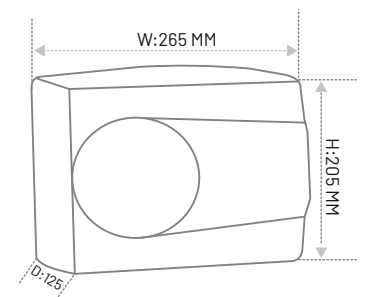

Cost effective model in MS body
Attractive & robust stainless steel body

MRP : AC - ₹8,290/-

High Speed Jet Hand Dryers

MODEL : BP-HLA-981 (RPM - 21000)

JET Hand Dryer Aesthetically designed, Jet high speed