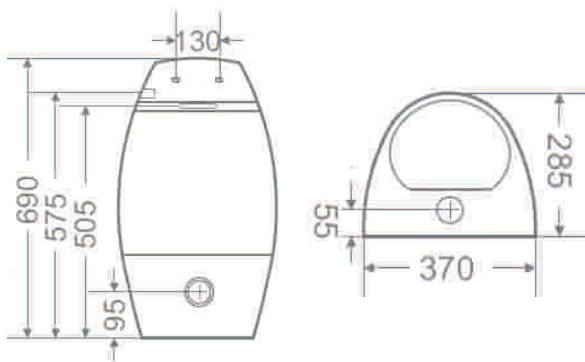

MRP : AC-DC - ₹13,550/-

10 YEARS
WARRANTY*
ON CERAMIC
TAG APPLY

BP-BRAVO-X / BP-BRAVO

Sensor Integrated Ceramic Urinal Pot
6V DC - 4X AA Size Alkaline

Flush Time : 8 Seconds Post-flush
Water Pressure : 0.02Mpa-0.8Mpa
Inlet / Outlet : G1/2" (Dn15)
Dimension : L370 x W285 x H690 mm
Universal Urinal Bracket
Urinal Outlet Accessories