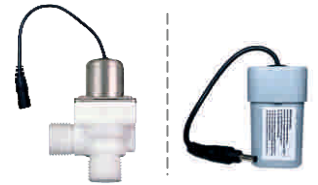

Integrated Automatic Urinal Sensors

MODEL : BP-U522M (POLISHED CHROME BRASS)

Integrated Sensor for Ceramic Urinal Pots 6V DC - 4X AA Size Alkaline

Sensing Distance : 50-650mm
Flush Time : 8 Seconds Post-flush
Working Water Pressure : 0.02Mpa-0.8Mpa
Inlet/ Outlet : G1/2 " (Dn15)
Best suitable model to replace imported inbuilt sensors with exact fitting matched

MRP : DC - ₹6,590/- | AC-DC - ₹7,150/-

(AC/DC Adaptor on demand)

MODEL : BP-U622 (POLISHED CHROME BRASS)

Integrated Sensor for Ceramic Urinal Pots 6V DC - 4X AA Size Alkaline

Sensing Distance : 50-650mm
Flush Time : 8 Seconds Post-flush
Working Water Pressure : 0.02Mpa-0.8Mpa
Inlet/ Outlet : G1/2 " (Dn15)
Best suitable model to replace imported inbuilt sensors with exact fitting matched

MRP : DC - ₹6,790/- | AC-DC - ₹7,350/-

(AC/DC Adaptor on demand)

MODEL : BP-U822M (POLISHED CHROME BRASS)

Integrated Sensor for Ceramic Urinal Pots 6V DC - 4X AA Size Alkaline

Sensing Distance : 50-650mm
Flush Time : 8 Seconds Post-flush
Working Water Pressure : 0.02Mpa-0.8Mpa
Inlet/ Outlet : G1/2 " (Dn15)
Best suitable model to replace imported inbuilt sensors with exact fitting matched

MRP : DC - ₹6,590/- | AC-DC - ₹7,150/-

(AC/DC Adaptor on demand)