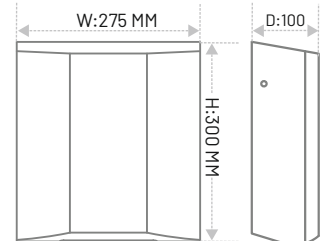

High Speed Hand Dryers

MODEL : BP-HDS-720 (RPM - 26000)

1 YEARS WARRANTY

High speed Hand Dryer Energy Efficient with a long life motor

Material : Stainless Steel 304 Grade
Rated Voltage : 220V AC
Noise Level : 75dB (at 2 meter)
Air Speed : 95 M/S
Auto Cut Off : 60 Second
Drying Time : 5-7 Second
Power Variable : 400-950 W

Energy efficient with a long life motor
Attractive & robust SS body

MRP : AC - ₹18,990/-

MODEL : BP-HDS-802 (RPM - 30000)

1 YEARS WARRANTY

High speed Hand Dryer Energy Efficient with a Diamond Cut Design

Material : Stainless Steel 304 Grade
Rated Voltage : 220V AC
Noise Level : 76dB (at 2 meter)
Air Speed : 115 m/s
Auto Cut Off : 60 Second
Drying Time : 5-7 Second
Power Variable : 600/1800 W

Energy efficient, Thermal cut off above 95°C
Attractive & robust SS body

MRP : AC - ₹17,990/-

MODEL : BP-HLS-991 (RPM - 21000)

5 YEARS WARRANTY

JET Hand Dryer Aesthetically designed, Jet high speed

Material : S.S 304
Rated Voltage : 220-240V AC
Rated Frequency : 50 / 60 Hz
Air Speed : > 95 M/S
Auto Cut Off : 30 Second
Drying Time : 5-7 Second
Power Variable : 800-1650 W
Dimensions : W300 X D222 X H730

Highly energy efficient as compared to conventional models

MRP : AC - ₹55,990/-