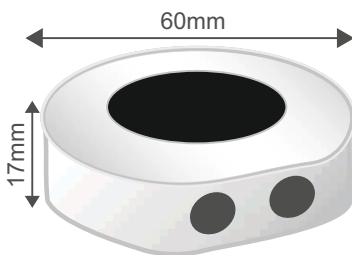

MODEL : BP-FR-02 (SENSE-O-RING)

Battery Operated Smart Sensor Converter

Power : 6V DC – 4X AA Size Alkaline
Sensing Distance : 30-200mm
Safety Shut Off : 1 Minute
Working Water Pressure : 0.02Mpa-0.8Mpa
Inlet/ Outlet : G1/2" (Dn15)

Easy to fit model, Smart sensor converter for Existing basin mounted manual taps

MRP : DC - ₹4,290/-