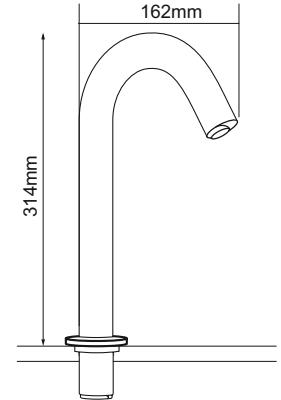

Long Body Faucet for Table Top Wash Basins

Material : Chrome plated Brass Metal Body

Power : DC | AC | AC/DC (6V DC/ 220V AC)
Sensing Distance : 30-150mm
Safety Shut Off : 1 Minute
Working Water Pressure : 0.02Mpa-0.8Mpa
Inlet/ Outlet : G1/2 " (Dn15)

Sleek hidden mouth sensor at faucet
Opening for great user experience

MRP : DC - ₹7,590/- | AC - ₹7,390/- | AC-DC - ₹7,950/-