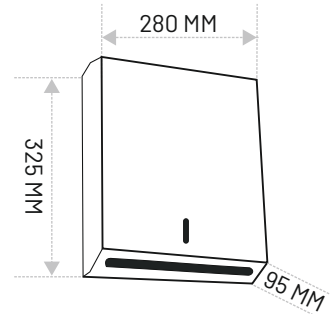

MODEL : BP-TSS-628

Stainless Steel Tissue Paper Dispenser

Material : Stainless Steel Casing (304)
Mounting Type : Wall Mount
Paper Type : C-Folded, M-Folded
Capacity : 300-400 Tissues

The dispenser has a durable shell and is a long-lasting product. It is resistant against moisture and corrosion.

MRP : ₹3,990/-

MODEL : BP-TPA-611

Automatic Autocut Tissue Paper Dispenser

Material : Polycarbonate ABS
Power : 220V AC/ 6VDC
Touchfree Infrared Sensor
Paper roll size : 195-200mm
Dia : < 200mm
One tissue at a time dispenser

Push button and sensor operation, Infrared induction, Automatic paper out

MRP : ₹12,990/-

(One set paper roll included)

MODEL : BP-TSS-629

Stainless Steel Tissue Paper Dispenser

Material : Stainless Steel Casing (304)
Mounting Type : Wall Mount
Paper Type : C-Folded, M-Folded
Capacity : 300-400 Tissues

The dispenser has a durable shell and is a long-lasting product. It is resistant against moisture and corrosion.

MRP : ₹3,690/-