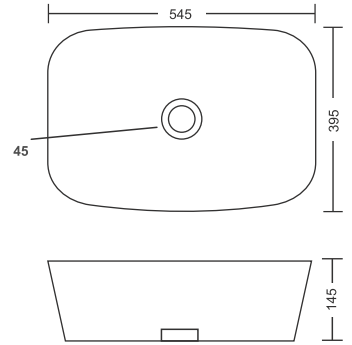

MODEL : BP-PROWAVE

White Ceramic Art Wash Basin - Counter Top

Integrated Structure
Seamless and Anti-Leakage
Dimension : L545 X W395 X H145 MM

Boasting an innovative shape and design, it seamlessly marries durability with a modern Aesthetic that suits any environment

MRP : ₹7,090/-

MODEL : BP-CROMET

White Ceramic Under Counter Art Wash Basin

Integrated Structure,
Seamless and Anti-Leakage
Dimension : L570 X W415 X H200 MM

Undercounter white ceramic oval basin combines durability with modern aesthetics, offering a sleek and seamless look for any bathroom.

MRP : ₹4,599/-

MODEL : BP-CRATER

White Ceramic Under Counter Art Wash Basin

Integrated Structure,
Seamless and Anti-Leakage
Dimension : L485 X W380 X H200 MM

undercounter white rectangular ceramic basin seamlessly blends durability with modern style, creating a sleek and elegant look for any bathroom.

MRP : ₹4,799/-