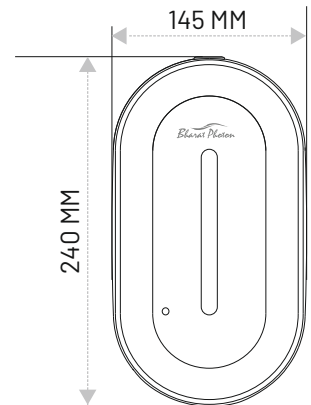

Automatic Soap / Sanitizer Dispensers

MODEL : BP-ASA-105 (DROP TYPE)

Battery Operated Automatic Soap Dispenser 6V DC - 4X AA Size Alkaline

Material : Polycarbonate ABS
Storage Capacity : 500ml
Sensing Range : 8-10cm
Dispense Volume : 0-5ml

Lock the whole device by one key on action.
Rubber sealing on battery compartment prevent from Splashing water into the device

MRP : DC - ₹4,590/-

MODEL : BP-HSA-225N/225S (DROP SPRAY)

Battery Operated Automatic Disinfecting Soap/ Sanitizer Dispenser

Material : Polycarbonate ABS
Storage Capacity : 1000ml
Sensing Range : 8-10cm
Dispense Volume : 1.5ml
Power : 4 AA batteries (Included)

The battery-operated soap/sanitizer dispenser comes with a simple anti-theft lock, designed specifically for public spaces to prevent accidental contact by children.

MRP : DC - ₹6,590/-

MODEL : BP-HSA-222N/222S (DROP SPRAY)

Battery Operated Automatic Disinfecting Soap/ Sanitizer Dispenser

Material : Polycarbonate ABS
Storage Capacity : 1000ml
Sensing Range : 8-10cm
Dispense Volume : 2 ml
Power : 4 C-type Battery or 6 volt 1 Amp DC Adapter

This automatic dispenser provides touch-free hygiene with a 1000ml capacity, ensuring efficiency and minimal waste.

MRP : DC - ₹4,790/- | AC-DC - ₹4,970/-

(AC/DC Adaptor on demand)