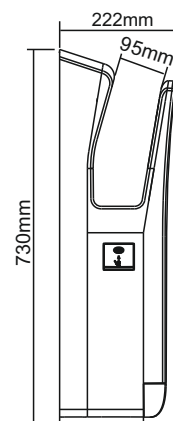

High Speed Hand Dryers

MODEL : BP-HDS-720 (RPM - 26000)

1 YEARS WARRANTY

High speed Hand Dryer Energy Efficient with a long life motor

Material : Stainless Steel 304 Grade
Rated Voltage : 220V AC
Noise Level : 75dB (at 2 meter)
Air Speed : 95 M/S
Auto Cut Off : 60 Second
Drying Time : 5-7 Second
Power Variable : 400-950 W

Energy efficient with a long life motor
Attractive & robust SS body

MRP : AC - ₹18,990/-

MODEL : BP-HDS-802 (RPM - 30000)

1 YEARS WARRANTY

High speed Hand Dryer Energy Efficient with a Diamond Cut Design

Material : Stainless Steel 304 Grade
Rated Voltage : 220V AC
Noise Level : 76dB (at 2 meter)
Air Speed : 115 m/s
Auto Cut Off : 60 Second
Drying Time : 5-7 Second
Power Variable : 600/1800 W

Energy efficient, Thermal cut off above 95°C
Attractive & robust SS body

MRP : AC - ₹17,990/-

MODEL : BP-HLS-991 (RPM - 21000)

5 YEARS WARRANTY

JET Hand Dryer Aesthetically designed, Jet high speed

Material : S.S 304
Rated Voltage : 220-240V AC
Rated Frequency : 50 / 60 Hz
Air Speed : > 95 M/S
Auto Cut Off : 30 Second
Drying Time : 5-7 Second
Power Variable : 800-1650 W
Dimensions : W300 X D222 X H730

Highly energy efficient as compared to conventional models

MRP : AC - ₹55,990/-