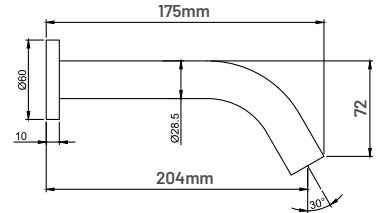

Wall Mounted Mouth Sensor Faucet Material : Chrome plated Brass Metal Body

Power : DC | AC | AC/DC (6V DC/ 220V AC)
Sensing Distance : 30-150mm
Safety Shut Off : 1 Minute
Working Water Pressure : 0.02Mpa-0.8Mpa
Inlet/ Outlet : G1/2 " (Dn15)

Sleek hidden mouth sensor at faucet opening for Great user experience

MRP : DC - ₹6,690/- | AC - ₹6,490/- | AC-DC - ₹7,050/-