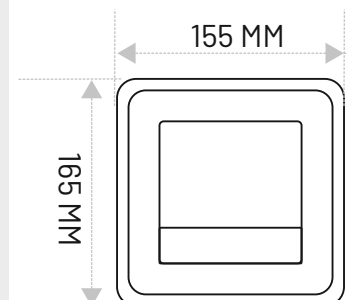

Manual Tissue / Toilet Paper Dispensers

MODEL : BP-TSA-621

Multifold Tissue Paper Dispenser Black Color

Material : Polycarbonate ABS
Mounting Type : Wall Mount
Paper Type : C-Folded, M-Folded
Large Capacity : 300-400 Tissues

Healthy and Eco-friendly.
Hygienic, Anti corrosion, Attractive and durable.

MRP : ₹2,290/-

MODEL : BP-TSA-621W

Polycarbonate ABS Body Multifold Tissue Paper Dispenser

Material : Polycarbonate ABS
Mounting Type : Wall Mount
Style : Modern Design
Capacity : Single Roll Wall Mount

Modern stylish Water proof shell keep
paper dry in case of getting wet

MRP : ₹2,290/-

MODEL : BP-TDC-603

Recessed Stainless Steel Toilet Paper Holder

Material : Stainless Steel Casing (304)
Mounting Type : Recessed
Innovative Design : Our toilet paper holder
features an internal mounting design that
keeps screws hidden, creating a
seamless and elegant look.

Toilet Roll Holder Wall Mounted waterproof
recessed wall mount chrome finish with cover

MRP : ₹1,920/-