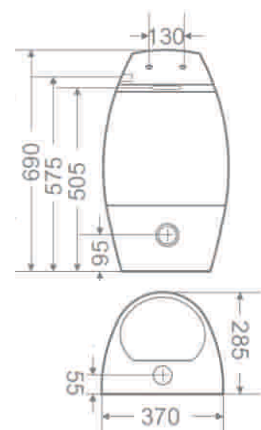

Sensor Integrated Urinal Pot

MODEL : BP-CARO (SENSOR INTEGRATED CERAMIC URINAL POT)

Sensor Integrated Urinal Pot 6V DC - 4X AA Size

Sensing Distance : 50-650mm
Flush Time : 8 Seconds Post-flush
Working Water Pressure : 0.02Mpa-0.8Mpa
Inlet/ Outlet : G1/2 " (Dn15)
Dimension : L315 x W310 x H555 mm
Universal Urinal Bracket
Urinal Outlet Accessories

A harmonious blend of aesthetics and functionality, this sleek ceramic urinal pot with a universal bracket adds elegance and ease to any space.

MRP : DC - ₹9,990/- | AC-DC - ₹10,550/-

(AC/DC Adaptor on demand)

MODEL : BP-SPARRO (SPREADER SENSOR INTEGRATED CERAMIC URINAL POT)

Urinal Pot with Spreader Sensor 6V DC - 4X AA Size Alkaline

Sensing Distance : 50-650mm
Flush Time : 8 Seconds Post-flush
Working Water Pressure : 0.02Mpa-0.8Mpa
Inlet/ Outlet : G1/2 " (Dn15)
Dimension : L315 x W310 x H555 mm
Universal Urinal Bracket
Urinal Outlet Accessories

A harmonious blend of aesthetics and functionality, this sleek ceramic urinal pot with a universal bracket adds elegance and ease to any space.

MRP : DC - ₹10,590/- | AC-DC - ₹11,150/-

(AC/DC Adaptor on demand)

MODEL : BP-BRAVO - Integrated EFS

Sensor Integrated Ceramic Urinal Pot 6V DC - 4X AA Size Alkaline

Sensing Distance : 50-650mm
Flush Time : 8 Seconds Post-flush
Working Water Pressure : 0.02Mpa-0.8Mpa
Inlet/ Outlet : G1/2 " (Dn15)
Dimension : L370 x W285 x H690 mm
Universal Urinal Bracket
Urinal Outlet Accessories

A harmonious blend of aesthetics and functionality, this sleek ceramic urinal pot with a universal bracket adds elegance and ease to any space.

MRP : DC - ₹12,990/- | AC-DC - ₹13,550/-

(AC/DC Adaptor on demand)