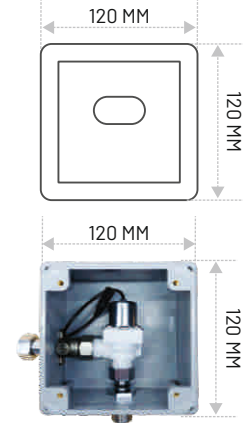

Recessed Automatic Urinal Sensor

MODEL : BP-U502 (BRUSHED S.S.)

Battery Operated Concealed Urinal Flusher 6V DC - 4X AA Size Alkaline

Sensing Distance : 50-650mm
Flush Time : 8 Seconds Post-flush
Working Water Pressure : 0.02Mpa-0.8Mpa
Inlet/ Outlet : G1/2" (Dn15)

Material : Screwless Front Plate SS with ABS frame,
ABS Concealed Box, PoM Solenoid Valve with
Brass flow control

Reliable & robust PoM Solenoid Valve
(In 'L' type arrangement)

MRP : DC - ₹6,290/- | AC-DC - ₹6,850/-

(AC/DC Adaptor on demand)

MODEL : BP-U512 (BRUSHED S.S.)

Battery Operated Concealed Urinal Flusher 6V DC - 4X AA Size Alkaline

Sensing Distance : 50-650mm
Flush Time : 8 Seconds Post-flush
Working Water Pressure : 0.02Mpa-0.8Mpa
Inlet/ Outlet : G1/2" (Dn15)

Material : Screwless Front Plate SS with ABS frame,
ABS Concealed Box, PoM Solenoid Valve with
Brass flow control

Reliable & robust PoM Solenoid Valve
(In 'L' type arrangement)

MRP : DC - ₹6,690/- | AC-DC - ₹7,250/-

(AC/DC Adaptor on demand)

MODEL : BP-U105 (BRUSHED S.S.)

Electrical Operated Concealed Urinal Flusher With Black Box | 220V AC

Sensing Distance : 50-650mm
Flush Time : 8 Seconds Post-flush (Adjustable)
Working Water Pressure : 0.02Mpa-0.8Mpa
Inlet/ Outlet : G1/2" (Dn15)

Material : SS Front Plate with mirror screws,
ABS Concealed Black Box, PoM Solenoid Valve

Solenoid Valve setup in False-Ceiling/ Shaft/
Direct on angle valve

MRP : AC - ₹5,790/-

(Also Available with Straight Type Solenoid Valve)