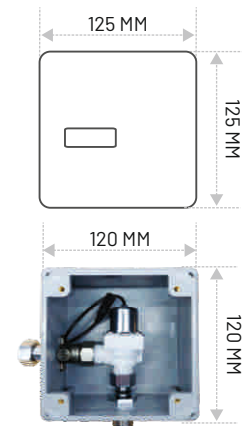

Recessed Automatic Urinal Sensor

MODEL : BP-U742S (SATIN SILVER WITH NEON RING LED)

Battery Operated Concealed Urinal Flusher with Push Button Flush 6V DC - 4X AA Size

Sensing Distance : 50-650mm
Flush Time : 8 Seconds Post-flush
Working Water Pressure : 0.02Mpa-0.8Mpa
Inlet/ Outlet : G1/2 " (Dn15)

Material : ABS Satin Finish Front Plate,
ABS Concealed Box, PoM Solenoid Valve 'L' type
with Brass flow control

Premium model with one of its kind aesthetic
Neon Ring on Satin Plate that glows on sensing

MRP : DC - ₹7,490/- | AC-DC - ₹8,050/-

(AC/DC Adaptor on demand)

MODEL : BP-U642

Battery Operated Concealed Urinal Flusher 6V DC - 4X AA Size Alkaline

Sensing Distance : 50-650mm
Flush Time : 8 Seconds Post-flush
Working Water Pressure : 0.02Mpa-0.8Mpa
Inlet/ Outlet : G1/2 " (Dn15)

Material : ABS Chrome Finish Front Plate,
ABS Concealed Box, PoM Solenoid Valve 'Straight'
type with Brass flow control

Premium model with one of its kind aesthetic
Urbane look 'Chrome Finish' sensor plate

MRP : DC - ₹7,090/- | AC-DC - ₹7,650/-

(AC/DC Adaptor on demand)

MODEL : BP-U642S (SATIN SILVER)

Battery Operated Concealed Urinal Flusher 6V DC - 4X AA Size Alkaline

Sensing Distance : 50-650mm
Flush Time : 8 Seconds Post-flush
Working Water Pressure : 0.02Mpa-0.8Mpa
Inlet/ Outlet : G1/2 " (Dn15)

Material : ABS Satin Finish Front Plate,
ABS Concealed Box, PoM Solenoid Valve 'L' type
with Brass flow control

Premium model with one of its kind aesthetic
Urbane look 'Satin Finish' sensor plate

MRP : DC - ₹7,190/- | AC-DC - ₹7,750/-

(AC/DC Adaptor on demand)