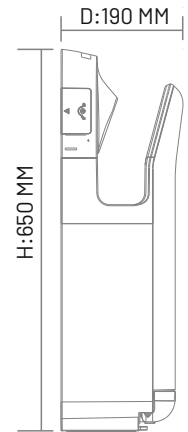

High Speed Jet Hand Dryers

MODEL : BP-HLA-981 (RPM - 21000)

JET Hand Dryer Aesthetically designed, Jet high speed

Material : Polycarbonate ABS
Rated Voltage : 220V AC
Rated Frequency : 50 / 60 Hz
Air Speed : > 95 M/S
Auto Cut Off : 20 Second
Drying Time : 5-7 Second
Power Variable : 1200-1800 W
Dimensions : W300 X D190 X H650

Highly energy efficient as compared to conventional models

MRP : AC - ₹50,990/-

MODEL : BP-HD-951 (RPM - 30000)

Polycarbonate ABS casing Automatic Airblade Jet Hand Dryer

Material : Polycarbonate ABS
Rated Voltage : 220V AC
Rated Frequency : 50 / 60 Hz
Air Speed : > 95 M/S
Auto Cut Off : 60 Second
Drying Time : 5-7 Second
Power Variable : 1200 W
Dimensions : W234 X D144 X H390

Power accurately reduce the flow of air to light machines, bringing more power

MRP : AC - ₹12,990/-

MODEL : BP-HD-951B (RPM - 30000) BLACK

Polycarbonate ABS casing Automatic Airblade Jet Hand Dryer

Material : Polycarbonate ABS
Rated Voltage : 220V AC
Rated Frequency : 50 / 60 Hz
Air Speed : > 95 M/S
Auto Cut Off : 60 Second
Drying Time : 5-7 Second
Power Variable : 1200 W
Dimensions : W234 X D144 X H390

Power accurately reduce the flow of air to light machines, bringing more power

MRP : AC - ₹12,990/-