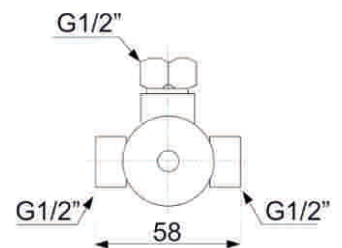

FLOW RATE TABLE	Pressure (Mpa)	0.02	0.05	0.1	0.2	0.3
	Average Flow rate (L/min)	3	9	14	18	23