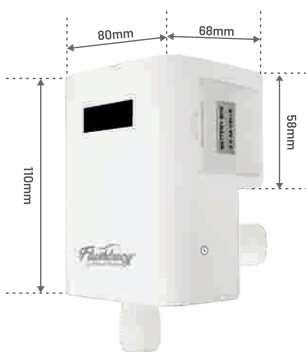

2 YEARS WARRANTY

FLUSH BUOY

The ultimate automatic flusher with hands-free technology for effortless hygiene. Designed for all urinal types, it offers precision flushing and water-saving efficiency.