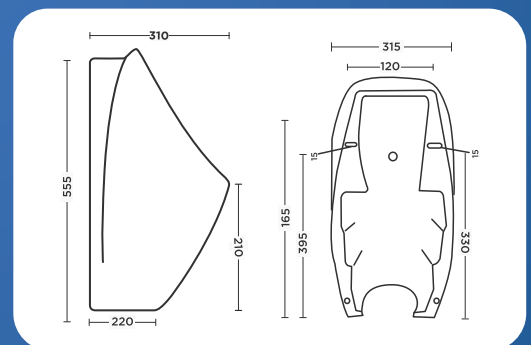

False Flush Protection with a Live Indicator
Showcasing Sensing and Flush-Ready Modes.