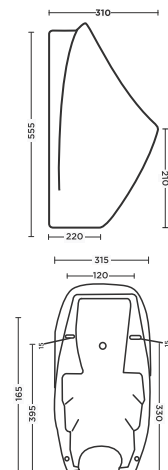

Sensor Integrated Urinal Pot

MODEL : BP-CARO (SENSOR INTEGRATED CERAMIC URINAL POT)

Sensor Integrated Urinal Pot 6V DC - 4X AA Size

Sensing Distance : 50-650mm
Flush Time : 8 Seconds Post-flush
Working Water Pressure : 0.02Mpa-0.8Mpa
Inlet/ Outlet : G1/2 " (Dn15)
Dimension : L315 x W310 x H555 mm
Universal Urinal Bracket
Urinal Outlet Accessories

A harmonious blend of aesthetics and functionality, this sleek ceramic urinal pot with a universal bracket adds elegance and ease to any space.

MRP : DC - ₹9,990/- | AC-DC - ₹10,550/-

(AC/DC Adaptor on demand)

MODEL : BP-SPARRO (SPREADER SENSOR INTEGRATED CERAMIC URINAL POT)

Urinal Pot with Spreader Sensor 6V DC - 4X AA Size Alkaline

Sensing Distance : 50-650mm
Flush Time : 8 Seconds Post-flush
Working Water Pressure : 0.02Mpa-0.8Mpa
Inlet/ Outlet : G1/2 " (Dn15)
Dimension : L315 x W310 x H555 mm
Universal Urinal Bracket
Urinal Outlet Accessories

A harmonious blend of aesthetics and functionality, this sleek ceramic urinal pot with a universal bracket adds elegance and ease to any space.

MRP : DC - ₹10,590/- | AC-DC - ₹11,150/-

(AC/DC Adaptor on demand)

MODEL : BP-BRAVO - Integrated EFS

Sensor Integrated Ceramic Urinal Pot 6V DC - 4X AA Size Alkaline

Sensing Distance : 50-650mm
Flush Time : 8 Seconds Post-flush
Working Water Pressure : 0.02Mpa-0.8Mpa
Inlet/ Outlet : G1/2 " (Dn15)
Dimension : L370 x W285 x H690 mm
Universal Urinal Bracket
Urinal Outlet Accessories

A harmonious blend of aesthetics and functionality, this sleek ceramic urinal pot with a universal bracket adds elegance and ease to any space.

MRP : DC - ₹12,990/- | AC-DC - ₹13,550/-

(AC/DC Adaptor on demand)