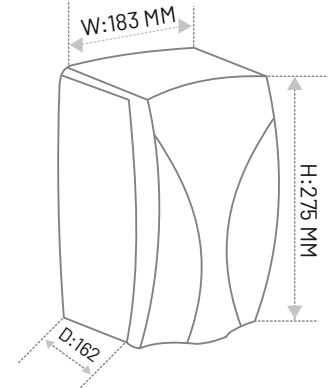

High Speed Hand Dryers

MODEL : BP-HDS-612 (RPM - 30000)

High speed Hand Dryer Energy Efficient with a long life motor

Material : Stainless Steel 304 Grade
Rated Voltage : 220V AC
Noise Level : 75dB (at 2 meter)
Air Speed : 110 M/S
Auto Cut Off : 60 Second
Drying Time : < 5-7 Second
Power Variable : 1000 W

The Mini powerful vertical shape ensures the hand dryer can be sited in narrower, smaller bathrooms where wall space is limited.

MRP : AC - ₹13,490/-

MODEL : BP-HDS-611 (RPM - 30000)

High speed Hand Dryer Energy Efficient with a long life motor

Material : Stainless Steel 304 Grade
Rated Voltage : 220V AC
Noise Level : 75dB (at 2 meter)
Air Speed : 110 M/S
Auto Cut Off : 60 Second
Drying Time : < 5-7 Second
Power Variable : 1000 W

Energy efficient with a long life motor
Attractive & robust SS body

MRP : AC - ₹13,490/-

MODEL : BP-HDS-710 (RPM - 26000)

High speed Hand Dryer Energy Efficient with a long life motor

Material : Stainless Steel 304 Grade
Rated Voltage : 220-240V AC
Noise Level : 72dB (at 2 meter)
Air Speed : 85 m/s
Auto Cut Off : 60 Second
Drying Time : < 5-7 Second
Total Power Variable : 400W/ 950W

Super slim, Stylish design - Only 10cm deep Space-saving design

MRP : AC - ₹17,290/-