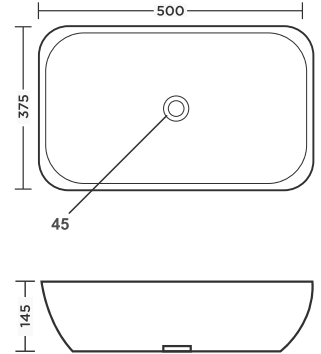

MODEL : BP-PROLINE-LUXE

White Ceramic Art Wash Basin - Counter Top

Integrated Structure
Seamless and Anti-Leakage
Dimension : L500 X W375 X H145 MM

Elegant white ceramic basin with a slim rim design, offering durability and a modern aesthetic for any space.

MRP : ₹6,790/-

MODEL : BP-PROAMBER

White Ceramic Art Wash Basin - Counter Top

Integrated Structure,
Seamless and Anti-Leakage
Dimension : L530 X W330 X H135 MM

Our sleek white ceramic basin features a luxury curved design, combining durability with a contemporary aesthetic suitable for any setting

MRP : ₹6,590/-

MODEL : BP-PROBLISS

White Ceramic Art Wash Basin - Counter Top

Integrated Structure,
Seamless and Anti-Leakage
Dimension : L460 X W345 X H130 MM

white ceramic basin boasts a slender rim design, seamlessly blending durability with a modern aesthetic that complements any space

MRP : ₹5,290/-