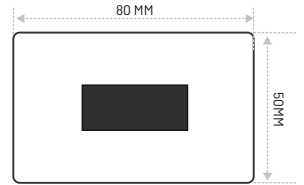

Replacement Automatic Urinal Sensors

MODEL : BP-U522H (BRUSHED S.S.)

Integrated Sensor for Ceramic Urinal Pots 6V DC - 4X AA Size Alkaline

Sensing Distance : 50-650mm
Flush Time : 8 Seconds Post-flush
Working Water Pressure : 0.02Mpa-0.8Mpa
Inlet/ Outlet : G1/2 " (Dn15)

Best suitable model to replace imported inbuilt sensors with exact fitting matched

MRP : DC - ₹6,090/- | AC-DC - ₹6,650/-

(AC/DC Adaptor on demand)

MODEL : BP-U842J (POLISHED CHROME S.S)

Battery Operated Concealed Urinal Flusher 6V DC - 4X AA Size Alkaline

Sensing Distance : 50-650mm
Flush Time : 8 Seconds Post-flush
Working Water Pressure : 0.02Mpa-0.8Mpa
Inlet/ Outlet : G1/2 " (Dn15)

Replacement model with exact fitting for big Rectangle plate type concealed model, Easily replaceable Model with SS Plate, Solenoid Valve & Battery Box.

MRP : DC - ₹7,190/- | AC-DC - ₹7,750/-

(AC/DC Adaptor on demand)

(Also Available in Various Sizes)

MODEL : BP-U842R (POLISHED CHROME S.S)

Battery Operated Concealed Urinal Flusher 6V DC - 4X AA Size Alkaline

Sensing Distance : 50-650mm
Flush Time : 8 Seconds Post-flush
Working Water Pressure : 0.02Mpa-0.8Mpa
Inlet/ Outlet : G1/2 " (Dn15)

Replacement model with exact fitting for big Square plate type concealed model, Easily replaceable Model with SS Plate, Solenoid Valve & Battery Box.

MRP : DC - ₹6,790/- | AC-DC - ₹7,350/-

(AC/DC Adaptor on demand)

(Also Available in Various Sizes)