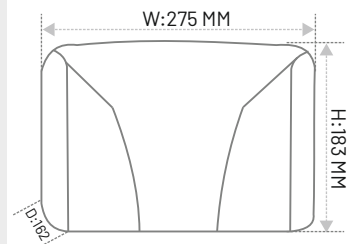

High Speed Hand Dryers

MODEL : BP-HDS-612 (RPM - 30000)

High speed Hand Dryer Energy Efficient with a long life motor

Material : Stainless Steel 304 Grade
Rated Voltage : 220V AC
Noise Level : 75dB (at 2 meter)
Air Speed : 110 M/S
Auto Cut Off : 60 Second
Drying Time : < 5-7 Second
Power Variable : 1000 W

The Mini powerful vertical shape ensures the hand dryer can be sited in narrower, smaller bathrooms where wall space is limited.

MRP : AC - ₹13,490/-

MODEL : BP-HDS-611 (RPM - 30000)

High speed Hand Dryer Energy Efficient with a long life motor

Material : Stainless Steel 304 Grade
Rated Voltage : 220V AC
Noise Level : 75dB (at 2 meter)
Air Speed : 110 M/S
Auto Cut Off : 60 Second
Drying Time : < 5-7 Second
Power Variable : 1000 W

Energy efficient with a long life motor
Attractive & robust SS body

MRP : AC - ₹13,490/-

MODEL : BP-HDS-710 (RPM - 26000)

High speed Hand Dryer Energy Efficient with a long life motor

Material : Stainless Steel 304 Grade
Rated Voltage : 220-240V AC
Noise Level : 72dB (at 2 meter)
Air Speed : 85 m/s
Auto Cut Off : 60 Second
Drying Time : < 5-7 Second
Total Power Variable : 400W/ 950W

Super slim, Stylish design - Only 10cm deep Space-saving design

MRP : AC - ₹17,290/-