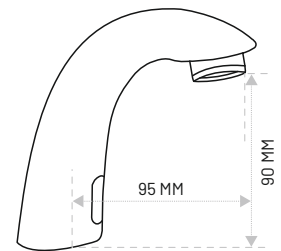

Basin Mounted Sensor Faucet

Material : Chrome plated Brass Metal Body

Power : DC | AC | AC/DC (6V DC/ 220V AC)
Sensing Distance : 30-200mm
Safety Shut Off : 1 Minute
Working Water Pressure : 0.02Mpa-0.8Mpa
Inlet/ Outlet : G1/2 " (Dn15)

Stylish & sleek design with linear sensor,
Specially crafted for small to medium size basin

MRP : DC - ₹6,290/- | AC - ₹6,090/- | AC-DC - ₹6,650/-