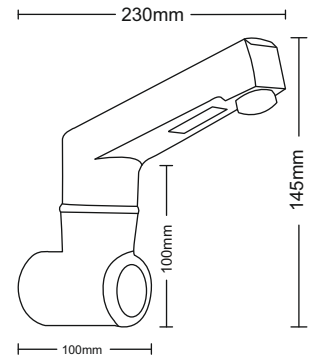

Wall Mounted Sensor Faucet Material : Chrome plated Brass Metal Body

Power : DC | AC | AC/DC (6V DC / 220V AC)
Sensing Distance : 30-200mm
Safety Shut Off : 1 Minute
Working Water Pressure : 0.02Mpa-0.8Mpa
Inlet/ Outlet : G1/2" (Dn15)

Hidden bottom sensor for robust & sturdy use, Perfect design for High Traffic

MRP : DC - ₹8,490/- | AC - ₹8,290/- | AC-DC - ₹8,850/-