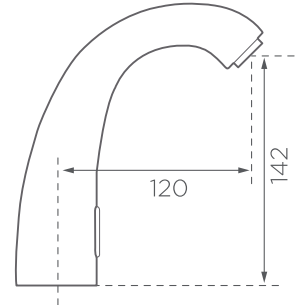

Basin Mounted Sensor Faucet Material : Chrome plated Brass Metal Body

Power : DC | AC | AC/DC (6V DC/ 220V AC)
Sensing Distance : 30-200mm
Safety Shut Off : 1 Minute
Working Water Pressure : 0.02Mpa-0.8Mpa
Inlet/ Outlet : G1/2" (Dn15)

Ergonomically designed in swan neck with linear sensor, best fit for all sizes basin

MRP : DC - ₹6,490/- | AC - ₹6,290/- | AC-DC - ₹6,850/-