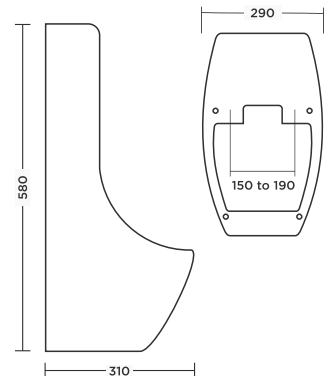

Ceramic Urinal Pot

MODEL : BP-CARO-MU

White Colour Ceramic Urinal Pot Fixing Wall Mounted Outlet

Dimension : L315 x W310 x H555 mm
Universal Urinal Bracket
Urinal Outlet Accessories

A harmonious blend of aesthetics and functionality, this sleek ceramic urinal pot with a universal bracket adds elegance and ease to any space.

MRP : ₹5,290/-

MODEL : BP-TRICO

White Colour Ceramic Urinal Pot Fixing Wall Mounted Outlet

Dimension : L310 x W290 x H580 mm
Universal Urinal Bracket
Urinal Outlet Accessories

Combining style and practicality, this modern ceramic urinal pot enhances the elegance and functionality of any space.

MRP : ₹6,490/-

MODEL : BP-BRADE

White Colour Ceramic Urinal Pot Fixing Wall Mounted Outlet

Dimension : L245 x W300 x H400 mm
Universal Urinal Bracket
Urinal Outlet Accessories

Sleek white ceramic urinal pot with a universal bracket and accessories. Fine finishing adds an elegant, aesthetic touch to any space.

MRP : ₹4,290/-

FLOW RATE TABLE	Pressure (Mpa)	0.05	0.1	0.2	0.3	0.5
	Average Flow rate (L/min)	30	55	75	100	145