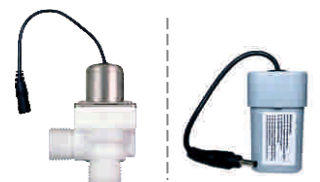

Replacement Automatic Urinal Sensors

MODEL : BP-U242L/S (SATIN SILVER)

Battery Operated Concealed Urinal Flusher 6V DC - 4X AA Size Alkaline

Sensing Distance : 50-650mm
Flush Time : 8 Seconds Post-flush
Working Water Pressure : 0.02Mpa-0.8Mpa
Inlet/ Outlet : G1/2 " (Dn15)

A flexible model with a loose valve for installation in false ceilings or concealed boxes, compatible with over 95% of faulty imported sensors in India.

Note : Can select any one valve & without concealed box

MRP : DC - ₹6,590/- | AC-DC - ₹7,150/-

(AC/DC Adaptor on demand)

MODEL : BP-U212L/S (BRUSHED S.S.)

Battery Operated Concealed Urinal Flusher 6V DC - 4X AA Size Alkaline

Sensing Distance : 50-650mm
Flush Time : 8 Seconds Post-flush
Working Water Pressure : 0.02Mpa-0.8Mpa
Inlet/ Outlet : G1/2 " (Dn15)

A flexible model with a loose valve for installation in false ceilings or concealed boxes, compatible with over 95% of faulty imported sensors in India.

Note : Can select any one valve & without concealed box

MRP : DC - ₹6,090/- | AC-DC - ₹6,650/-

(AC/DC Adaptor on demand)

MODEL : BP-U522 (BRUSHED S.S.)

Integrated Sensor for Ceramic Urinal Pots 6V DC - 4X AA Size Alkaline

Sensing Distance : 50-650mm
Flush Time : 8 Seconds Post-flush
Working Water Pressure : 0.02Mpa-0.8Mpa
Inlet/ Outlet : G1/2 " (Dn15)

Best suitable model to replace imported inbuilt sensors with exact fitting matched

Note : Also Available in Straight Valve

MRP : DC - ₹6,290/- | AC-DC - ₹6,850/-