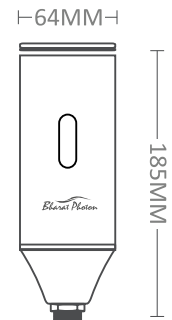

Wall Mounted Sensor Faucets

MODEL : BP-F192C_{DC} / 195C_{AC}

Retrofit Sensor Faucet Zero pressure valve for storage water cooler

Power : DC | AC (6V DC/ 220V AC)
Sensing Distance : 30-150mm
Safety Shut Off : 1 Minute
Work on Zero Water Pressure Only
Inlet/ Outlet : G1/2 " (Dn15)

An easy to install hand wash sensor that is sleek and can be installed in any washbasin with wall mounted water pipe above it

MRP : DC - ₹6,490/- | AC - ₹6,290/-

MODEL : COOLBUOY M

Battery Operated Retrofit Sensor Faucet Designed for Water Cooler with Storage Tanks

Material : Chrome Plated Brass
Power : DC 6V AA Size Alkaline
Sensing Distance : 30-400mm
Safety Shut Off : 1 Minute
Work on Zero Water Pressure Only
Inlet/ Outlet : G1/2 " (Dn15)

COOLBUOY M is a vital Made-in-India product designed to prevent virus spread caused by touching manual faucets.

MRP : DC - ₹6,990/-

MODEL : BP-F171 (RECESSED)

Wall Mounted Sensor Faucet with Concealed Box

Power : DC 6V 4X AA Size Alkaline
Sensing Distance : 30-200mm
Safety Shut Off : 1 Minute
Working Water Pressure : 0.02Mpa-0.8Mpa
Inlet/ Outlet : G1/2 " (Dn15)

Battery operated touchless tap with sensor present on SS PLATE

MRP : DC - ₹9,850/-