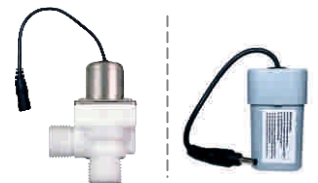

Integrated Automatic Urinal Sensors

MODEL : BP-U522M (POLISHED CHROME BRASS)

Integrated Sensor for Ceramic Urinal Pots 6V DC - 4X AA Size Alkaline

Sensing Distance : 50-650mm
Flush Time : 8 Seconds Post-flush
Working Water Pressure : 0.02Mpa-0.8Mpa
Inlet/ Outlet : G1/2 " (Dn15)
Best suitable model to replace imported inbuilt sensors with exact fitting matched

MRP : DC - ₹6,590/- | AC-DC - ₹7,150/-

(AC/DC Adaptor on demand)

MODEL : BP-U622 (POLISHED CHROME BRASS)

Integrated Sensor for Ceramic Urinal Pots 6V DC - 4X AA Size Alkaline

Sensing Distance : 50-650mm
Flush Time : 8 Seconds Post-flush
Working Water Pressure : 0.02Mpa-0.8Mpa
Inlet/ Outlet : G1/2 " (Dn15)
Best suitable model to replace imported inbuilt sensors with exact fitting matched

MRP : DC - ₹6,790/- | AC-DC - ₹7,350/-

(AC/DC Adaptor on demand)

MODEL : BP-U822M (POLISHED CHROME BRASS)

Integrated Sensor for Ceramic Urinal Pots 6V DC - 4X AA Size Alkaline

Sensing Distance : 50-650mm
Flush Time : 8 Seconds Post-flush
Working Water Pressure : 0.02Mpa-0.8Mpa
Inlet/ Outlet : G1/2 " (Dn15)
Best suitable model to replace imported inbuilt sensors with exact fitting matched

MRP : DC - ₹6,590/- | AC-DC - ₹7,150/-

(AC/DC Adaptor on demand)