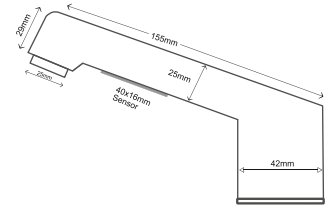

Basin Mounted Sensor Faucet Material : Chrome plated Brass Metal Body

Power : DC | AC | AC/DC (6V DC/ 220V AC)
Sensing Distance : 30-200mm
Safety Shut Off : 1 Minute
Working Water Pressure : 0.02Mpa-0.8Mpa
Inlet/ Outlet : G1/2" (Dn15)

Hidden bottom sensor for robust & sturdy use, Appropriate for medium size basin

MRP : DC - ₹7,190/- | AC - ₹6,990/- | AC-DC - ₹7,550/-