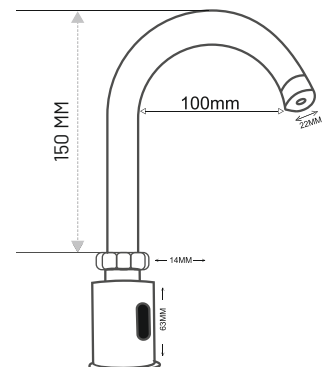

Basin Mounted Sensor Faucet

Material : Chrome plated Brass Metal Body

Power : DC | AC | AC/DC (6V DC/ 220V AC)
Sensing Distance : 30-200mm
Safety Shut Off : 1 Minute
Working Water Pressure : 0.02Mpa-0.8Mpa
Inlet/ Outlet : G1/2 " (Dn15)

Rotatory swan neck design with linear sensor,
Specially made for medium size basin

MRP : DC - ₹6,490/- | AC - ₹6,290/- | AC-DC - ₹6,850/-