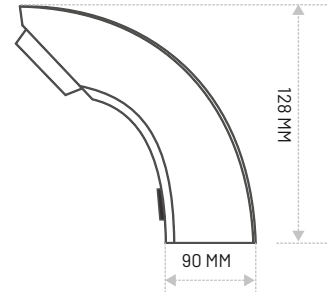

Basin Mounted Sensor Faucet

Material : Chrome plated Brass Metal Body

Power : DC | AC | AC/DC (6V DC/ 220V AC)
Sensing Distance : 30-200mm
Safety Shut Off : 1 Minute
Working Water Pressure : 0.02Mpa-0.8Mpa
Inlet/ Outlet : G1/2 " (Dn15)

Stylish & sleek design with linear sensor,
Specially crafted for small to medium size basin

MRP : DC - ₹6,990/- | AC - ₹6,790/- | AC-DC - ₹7,350/-