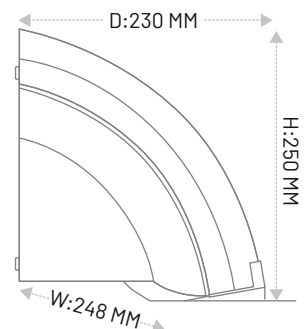

Automatic Hand Dryers

MODEL : BP-HD-923 (RPM - 2400)

Polycarbonate ABS casing Hand Dryer Low noise & low energy consumption

Material : Polycarbonate ABS
Rated Voltage : 220V AC
Rated Frequency : 50 / 60 Hz
Air Speed : > 15 M/S
Auto Cut Off : 60 Second
Drying Time : < 15 Second
Power Variable : 1800 W

Fashionable yet elegant aesthetic design than
Enhances the beauty of your place

MRP : AC - ₹5,390/-

MODEL : BP-HD-971S (RPM - 2400) WHITE

Polycarbonate ABS casing Hand Dryer With Blue LED lights

Material : Polycarbonate ABS
Rated Voltage : 220V AC
Rated Frequency : 50 / 60 Hz
Air Speed : > 15 M/S
Auto Cut Off : 60 Second
Drying Time : < 15 Second
Power Variable : 2000 W

Blue LED lights on the front panel that
adds to the aesthetic appeal

MRP : AC - ₹6,690/-

MODEL : BP-HD-971B (RPM - 2400) BLACK

Polycarbonate ABS casing Hand Dryer With Blue LED lights

Material : Polycarbonate ABS
Rated Voltage : 220V AC
Rated Frequency : 50 / 60 Hz
Air Speed : > 15 M/S
Auto Cut Off : 60 Second
Drying Time : < 15 Second
Power Variable : 2000 W

Polycarbonate ABS casing Hand Dryer
With Blue LED lights

MRP : AC - ₹6,790/-