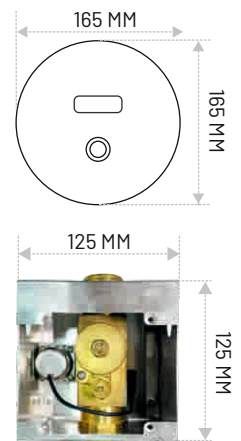

Automatic Flushing Sensors

(With Dual Flush Features)

MODEL : BP-W992 (SS 304 grade Round panel with Neon Ring Led)

Battery Operated Concealed WC Flusher with Push Button 6V DC - 4X AA Size Alkaline

Sensing Distance : 50-650mm
Flush Time : 10 Seconds Post-flush (Adjustable)
Working Water Pressure : 0.01Mpa-0.8Mpa
40mm Inlet/Outlet orifice Top to Bottom

Deodorize features of 24 hours voluntarily flush if no use

Can operate through sensor or push button,
Having highly robust brass valve with
inbuilt strainer and flow control

MRP : DC - ₹17,590/- | AC-DC - ₹18,150/-

(AC/DC Adaptor on demand)

MODEL : BP-W994 (With Push Button)

Battery Operated Concealed Automatic Toilet Flusher with Push Button 6V DC - 4X AA Size

Sensing Distance : Adjustable (50-500mm)
Flush Time : Adjustable
Working Water Pressure : 0.01Mpa-0.8Mpa
40mm Inlet/Outlet orifice Top to Bottom

Deodorize features of 24 hours voluntarily flush if no use

Can operate through sensor or push button,
Having highly robust brass valve with
inbuilt strainer and flow control

MRP : DC - ₹15,990/- | AC-DC - ₹16,550/-

(AC/DC Adaptor on demand)

MODEL : BP-W422 (BRUSHED S.S)

Battery Operated Concealed WC Flusher with Push Button 6V DC - 4X AA Size Alkaline

Sensing Distance : Adjustable (50-650mm)
Flush Time : Adjustable
Working Water Pressure : 0.01Mpa-0.8Mpa
40mm Inlet/Outlet orifice Top to Bottom

Deodorize features of 24 hours voluntarily flush if no use

Can operate through sensor or push button,
Having highly robust brass valve with
inbuilt strainer and flow control

MRP : DC - ₹14,990/- | AC-DC - ₹15,550/-

(AC/DC Adaptor on demand)

FLOW RATE TABLE	Pressure (Mpa)	0.05	0.1	0.2	0.3	0.5	
	Average Flow rate (L/min)		30	55	75	100	145