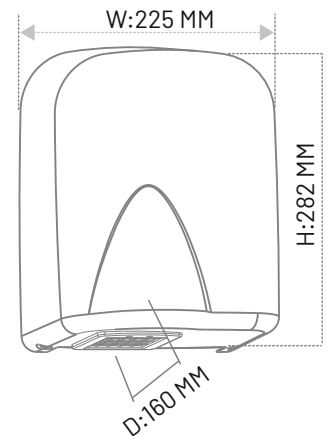

Automatic Hand Dryers

MODEL : BP-HDS-605 (RPM - 12000)

Highly attractive low cost Stainless Steel Hand Dryer

Material : Stainless Steel 304 Grade
Rated Voltage : 220V AC
Rated Frequency : 50 / 60 Hz
Air Speed : > 12 M/S
Auto Cut Off : 60 Second
Drying Time : < 12 Second
Power Variable : 2300 W

Strong air flow with rotatory air spout
Attractive & robust stainless steel body

MRP : AC - ₹15,990/-

MODEL : BP-HDS-610 (RPM - 9000)

Highly attractive low cost Stainless Steel Hand Dryer

Material : Stainless Steel 304 Grade
Rated Voltage : 220V AC
Rated Frequency : 50 / 60 Hz
Air Speed : > 12 M/S
Auto Cut Off : 60 Second
Drying Time : < 12 Second
Power Variable : 1500 W

Cost effective model in SS 304 body
Attractive & robust stainless steel body

MRP : AC - ₹11,890/-

MODEL : BP-HDM-304 (RPM - 3000)

Highly attractive low cost M.S. Body in SS Finish Hand Dryer

Material : M.S. Body in SS Finish
Rated Voltage : 220V AC
Rated Frequency : 50 / 60 Hz
Air Speed : > 12 M/S
Auto Cut Off : 60 Second
Drying Time : < 12 Second
Power Variable : 1800 W

Cost effective model in MS body
Attractive & robust stainless steel body

MRP : AC - ₹8,290/-