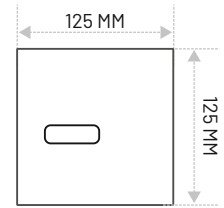

Replacement Automatic Urinal Sensors

MODEL : BP-U242L/S (SATIN SILVER)

Battery Operated Concealed Urinal Flusher 6V DC - 4X AA Size Alkaline

Sensing Distance : 50-650mm
Flush Time : 8 Seconds Post-flush
Working Water Pressure : 0.02Mpa-0.8Mpa
Inlet/ Outlet : G1/2 " (Dn15)

A flexible model with a loose valve for installation in false ceilings or concealed boxes, compatible with over 95% of faulty imported sensors in India.

Note : Can select any one valve & without concealed box

MRP : DC - ₹6,590/- | AC-DC - ₹7,150/-

(AC/DC Adaptor on demand)

MODEL : BP-U212L/S (BRUSHED S.S.)

Battery Operated Concealed Urinal Flusher 6V DC - 4X AA Size Alkaline

Sensing Distance : 50-650mm
Flush Time : 8 Seconds Post-flush
Working Water Pressure : 0.02Mpa-0.8Mpa
Inlet/ Outlet : G1/2 " (Dn15)

A flexible model with a loose valve for installation in false ceilings or concealed boxes, compatible with over 95% of faulty imported sensors in India.

Note : Can select any one valve & without concealed box

MRP : DC - ₹6,090/- | AC-DC - ₹6,650/-

(AC/DC Adaptor on demand)

MODEL : BP-U522 (BRUSHED S.S.)

Integrated Sensor for Ceramic Urinal Pots 6V DC - 4X AA Size Alkaline

Sensing Distance : 50-650mm
Flush Time : 8 Seconds Post-flush
Working Water Pressure : 0.02Mpa-0.8Mpa
Inlet/ Outlet : G1/2 " (Dn15)

Best suitable model to replace imported inbuilt sensors with exact fitting matched

Note : Also Available in Straight Valve

MRP : DC - ₹6,290/- | AC-DC - ₹6,850/-