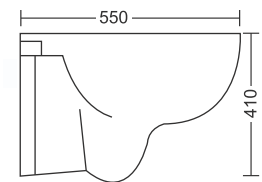

Ceramic Wall Hung WC

MODEL : BP-ZENIX-EASE

Rimless Wall Hung Closet White Color Ceramic

UF Seat Cover
Wall Hung
Fast Wash Aesthetic & Hygiene
Dimension : L520 X W360 X H350 MM

Crafted for durability, designed with user-friendliness, and mindful of the environment a hygienic solution perfect for modern settings

MRP : ₹7,790/-

MODEL : BP-CYPHER

Washdown Wall Hung Closet White Color Ceramic

UF Seat Cover
Wall Hung
Fast Wash Aesthetic & Hygiene
Dimension : L550 X W360 X H410 MM

Robust, eco-friendly, and user-focused a hygienic and stylish solution for modern, contemporary living.

MRP : ₹7,590/-

MODEL : BP-AEROBOWL

Washdown Wall Hung Closet White Color Ceramic

UF Seat Cover
Wall Hung
Fast Wash Aesthetic & Hygiene
Dimension : L490 X W350 X H365 MM

Durable, eco-friendly, and user centric a hygienic and elegant solution designed for contemporary spaces.

MRP : ₹8,090/-