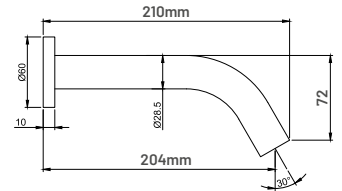

Wall Mounted Sensor Faucets

MODEL : BP-F192C_{DC} / 195C_{AC}

Retrofit Sensor Faucet Zero pressure valve for storage water cooler

Power : DC | AC (6V DC/ 220V AC)
Sensing Distance : 30-150mm
Safety Shut Off : 1 Minute
Work on Zero Water Pressure Only
Inlet/ Outlet : G1/2 " (Dn15)

An easy to install hand wash sensor that is sleek and can be installed in any washbasin with wall mounted water pipe above it

MRP : DC - ₹6,490/- | AC - ₹6,290/-

MODEL : COOLBUOY M

Battery Operated Retrofit Sensor Faucet Designed for Water Cooler with Storage Tanks

Material : Chrome Plated Brass
Power : DC 6V AA Size Alkaline
Sensing Distance : 30-400mm
Safety Shut Off : 1 Minute
Work on Zero Water Pressure Only
Inlet/ Outlet : G1/2 " (Dn15)

COOLBUOY M is a vital Made-in-India product designed to prevent virus spread caused by touching manual faucets.

MRP : DC - ₹6,990/-

MODEL : BP-F171 (RECESSED)

Wall Mounted Sensor Faucet with Concealed Box

Power : DC 6V 4X AA Size Alkaline
Sensing Distance : 30-200mm
Safety Shut Off : 1 Minute
Working Water Pressure : 0.02Mpa-0.8Mpa
Inlet/ Outlet : G1/2 " (Dn15)

Battery operated touchless tap with sensor present on SS PLATE

MRP : DC - ₹9,850/-