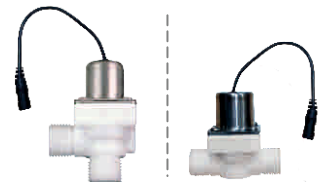

Replacement Automatic Urinal Sensors

MODEL : BP-U242L/S (SATIN SILVER)

Battery Operated Concealed Urinal Flusher 6V DC - 4X AA Size Alkaline

Sensing Distance : 50-650mm
Flush Time : 8 Seconds Post-flush
Working Water Pressure : 0.02Mpa-0.8Mpa
Inlet/ Outlet : G1/2 " (Dn15)

A flexible model with a loose valve for installation in false ceilings or concealed boxes, compatible with over 95% of faulty imported sensors in India.

Note : Can select any one valve & without concealed box

MRP : DC - ₹6,590/- | AC-DC - ₹7,150/-

(AC/DC Adaptor on demand)

MODEL : BP-U212L/S (BRUSHED S.S.)

Battery Operated Concealed Urinal Flusher 6V DC - 4X AA Size Alkaline

Sensing Distance : 50-650mm
Flush Time : 8 Seconds Post-flush
Working Water Pressure : 0.02Mpa-0.8Mpa
Inlet/ Outlet : G1/2 " (Dn15)

A flexible model with a loose valve for installation in false ceilings or concealed boxes, compatible with over 95% of faulty imported sensors in India.

Note : Can select any one valve & without concealed box

MRP : DC - ₹6,090/- | AC-DC - ₹6,650/-

(AC/DC Adaptor on demand)

MODEL : BP-U522 (BRUSHED S.S.)

Integrated Sensor for Ceramic Urinal Pots 6V DC - 4X AA Size Alkaline

Sensing Distance : 50-650mm
Flush Time : 8 Seconds Post-flush
Working Water Pressure : 0.02Mpa-0.8Mpa
Inlet/ Outlet : G1/2 " (Dn15)

Best suitable model to replace imported inbuilt sensors with exact fitting matched

Note : Also Available in Straight Valve

MRP : DC - ₹6,290/- | AC-DC - ₹6,850/-