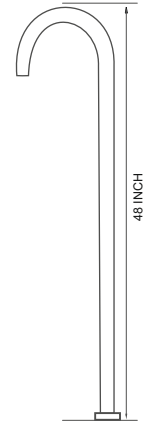

Long Body Sensor Faucets

MODEL : BP-F412DC / 415AC / 417AC/DC (Customized Model)

Floor Mounted – Mouth Sensor Faucet Material : Chrome plated Brass Metal Body

Power : DC | AC | AC/DC (6V DC/ 220V AC)
Sensing Distance : 30-150mm
Safety Shut Off : 1 Minute
Working Water Pressure : 0.02Mpa-0.8Mpa
Inlet/ Outlet : G1/2" (Dn15)

Eliminate sensor locating & tampering issues and gives smooth operation for great user experience
Can be customized as per site (4ft/5ft/6ft)

MRP : DC - ₹17,690/- | AC - ₹17,490/- | AC-DC - ₹18,050/-

*Basin not included

MODEL : BP-FR-02 (SENSE-O-RING)

Battery Operated Smart Sensor Converter

Power : 6V DC – 4X AA Size Alkaline
Sensing Distance : 30-200mm
Safety Shut Off : 1 Minute
Working Water Pressure : 0.02Mpa-0.8Mpa
Inlet/ Outlet : G1/2" (Dn15)

Easy to fit model, Smart sensor converter for Existing basin mounted manual taps

MRP : DC - ₹4,290/-

MODEL : BP-NRV

Non Return Mixer Valve Material : Chrome plated Brass Metal

Dimensions : 6.5 x 5.8 x 5.9cm (LxWxH)
Inlet Connection Size : 0.5 Inches

An optional attachment for Conversion of any single line sensor tap into double line mixer. Hot & Cold ratio can be adjusted with the help of single lever

MRP : ₹2,990/-

FLOW RATE TABLE	Pressure (Mpa)	0.02	0.05	0.1	0.2	0.3
	Average Flow rate (L/min)	3	9	14	18	23