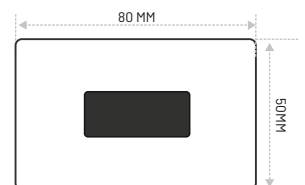

Replacement Automatic Urinal Sensors

MODEL : BP-U242L/S (SATIN SILVER)

Battery Operated Concealed Urinal Flusher 6V DC - 4X AA Size Alkaline

Sensing Distance : 50-650mm
Flush Time : 8 Seconds Post-flush
Working Water Pressure : 0.02Mpa-0.8Mpa
Inlet/ Outlet : G1/2 " (Dn15)

A flexible model with a loose valve for installation in false ceilings or concealed boxes, compatible with over 95% of faulty imported sensors in India.

Note : Can select any one valve & without concealed box

MRP : DC - ₹6,590/- | AC-DC - ₹7,150/-

(AC/DC Adaptor on demand)

MODEL : BP-U212L/S (BRUSHED S.S.)

Battery Operated Concealed Urinal Flusher 6V DC - 4X AA Size Alkaline

Sensing Distance : 50-650mm
Flush Time : 8 Seconds Post-flush
Working Water Pressure : 0.02Mpa-0.8Mpa
Inlet/ Outlet : G1/2 " (Dn15)

A flexible model with a loose valve for installation in false ceilings or concealed boxes, compatible with over 95% of faulty imported sensors in India.

Note : Can select any one valve & without concealed box

MRP : DC - ₹6,090/- | AC-DC - ₹6,650/-

(AC/DC Adaptor on demand)

MODEL : BP-U522 (BRUSHED S.S.)

Integrated Sensor for Ceramic Urinal Pots 6V DC - 4X AA Size Alkaline

Sensing Distance : 50-650mm
Flush Time : 8 Seconds Post-flush
Working Water Pressure : 0.02Mpa-0.8Mpa
Inlet/ Outlet : G1/2 " (Dn15)

Best suitable model to replace imported inbuilt sensors with exact fitting matched

Note : Also Available in Straight Valve

MRP : DC - ₹6,290/- | AC-DC - ₹6,850/-