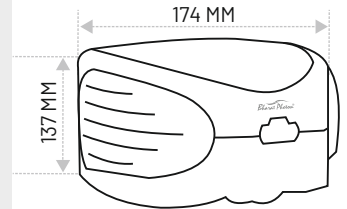

Automatic Soap / Sanitizer Dispensers

MODEL : BP-ASA-105 (DROP TYPE)

Battery Operated Automatic Soap Dispenser 6V DC - 4X AA Size Alkaline

Material : Polycarbonate ABS
Storage Capacity : 500ml
Sensing Range : 8-10cm
Dispense Volume : 0-5ml

Lock the whole device by one key on action.
Rubber sealing on battery compartment prevent from Splashing water into the device

MRP : DC - ₹4,590/-

MODEL : BP-HSA-225N/225S (DROP SPRAY)

Battery Operated Automatic Disinfecting Soap/ Sanitizer Dispenser

Material : Polycarbonate ABS
Storage Capacity : 1000ml
Sensing Range : 8-10cm
Dispense Volume : 1.5ml
Power : 4 AA batteries (Included)

The battery-operated soap/sanitizer dispenser comes with a simple anti-theft lock, designed specifically for public spaces to prevent accidental contact by children.

MRP : DC - ₹6,590/-

MODEL : BP-HSA-222N/222S (DROP SPRAY)

Battery Operated Automatic Disinfecting Soap/ Sanitizer Dispenser

Material : Polycarbonate ABS
Storage Capacity : 1000ml
Sensing Range : 8-10cm
Dispense Volume : 2 ml
Power : 4 C-type Battery or 6 volt 1 Amp DC Adapter

This automatic dispenser provides touch-free hygiene with a 1000ml capacity, ensuring efficiency and minimal waste.

MRP : DC - ₹4,790/- | AC-DC - ₹4,970/-

(AC/DC Adaptor on demand)