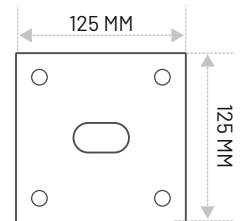

Automatic Flushing Sensors

MODEL : JETBUOY

Sensor Operated Bidet System 6V DC - 4X AA Size Alkaline

Sensing Distance : 30-500mm
Wave Sensor : Wave to ON / Wave to OFF
Working Water Pressure : 0.02Mpa-0.8Mpa
Inlet/Outlet : G1/2" (Dn15)

Highly convenient for elderly, Kids as it makes
Jet washing super easy

Accessories

Jetbuoy - Sensor Bidet System
Brass Coupling | Jet Spray (Brass)
Brass Elbow Chrome Plated

MRP : DC - ₹5,290/-

(Includes All Accessories)

Accessories

MODEL : BP-W105 (BRUSHED S.S)

Electrical Operated Concealed Automatic Toilet Flusher | 220V AC

Sensing Distance : Adjustable (50-500mm)
Flush Time : Adjustable
Working Water Pressure : 0.01Mpa-0.8Mpa
30mm Inlet/Outlet Orifice

Deodorize features of 24 hours voluntarily flush if no use

A pure electrical model having robust electrical
Solenoid valve that can handle more impurities
than AC/DC adapter operated battery system valve

MRP : AC - ₹7,990/-

MODEL : BP-W4472 (POLISHED CHROME S.S) - CONVERT CONCEALED PUSH FLUSH TANK PLATE TO AUTOMATIC

Battery Operated Concealed Automatic Toilet Flusher with Push Button 6V DC - 4X AA Size

Sensing Distance : 50-650mm
Flush Time : 8 Seconds Post-Flush
Working Water Pressure : 0.02Mpa-0.8Mpa
Inlet/Outlet : G1/2" (Dn15)

Replacement model with exact fitting for big
Rectangle plate type concealed model, Easily
Replaceable Model with SS Plate,
Motor & Battery Box.

MRP : DC - ₹12,290/-