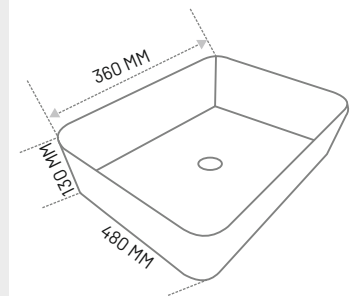

MODEL : BP-CELINE

White Ceramic Round Art Wash Basin - Counter Top

Integrated Structure
Seamless and Anti-Leakage
Dimension : L450 X W450 X H140 MM

Sleek white ceramic round basin with a slim rim design, adding elegance and charm to any space. Seamless and durable for a modern look.

MRP : ₹7,790/-

MODEL : BP-PROXIM

White Ceramic Art Wash Basin - Counter Top

Integrated Structure,
Seamless and Anti-Leakage
Dimension : L485 X W375 X H140 MM

Stylish White Ceramic Art Wash Basin featuring an integrated slot for tap installation. Perfect for a seamless and modern look, combining functionality with elegant design."

MRP : ₹5,690/-

MODEL : BP-PROLINE

White Ceramic Art Wash Basin - Counter Top

Integrated Structure,
Seamless and Anti-Leakage
Dimension : L480 X W360 X H130 MM

Elegant White Ceramic Art Wash Basin with a sleek design. Ideal for adding a touch of charm and sophistication to any space, with external tap installation for a seamless look.

MRP : ₹5,890/-