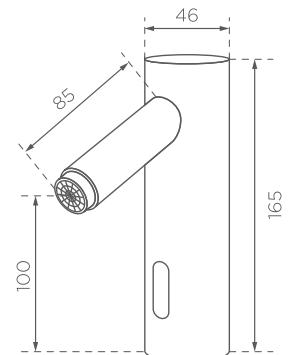

Elegant look with smart linear sensor, Best fit for medium to big size basin

MRP : DC - ₹7,190/- | AC - ₹6,990/- | AC-DC - ₹7,550/-

Basin Mounted Sensor Faucets

MODEL : BP-F292DC / 295AC / 297AC/DC

Basin Mounted Mouth Sensor Faucet Material : Chrome plated Brass Metal Body