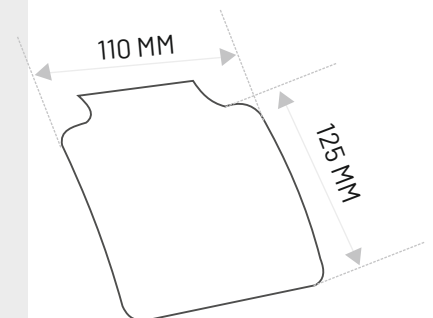

Manual Tissue / Toilet Paper Dispensers

MODEL : BP-TDJ-604

Stainless Steel Jumbo Roll Dispenser

Material : Stainless Steel (304)
Mounting Type : Wall Mount
Style : Lockable Design
Capacity : Single Roll Wall Mount
Healthy and Eco-friendly. Hygienic,
Anti corrosion, Attractive and durable.

MRP : ₹4,390/-

MODEL : BP-TDA-605

Wall Mounted Jumbo Roll Toilet Paper Dispenser

Material : Polycarbonate ABS
Mounting Type : Wall Mount
Style : Modern Design
Capacity : Single Roll Wall Mount
Healthy and Eco-friendly. Hygienic,
Anti corrosion, Attractive and durable.

MRP : ₹2,290/-

MODEL : BP-TDM-604

Wall Mount Chrome Plated Toilet Paper Roll Holder

Material : Chrome Plated Brass
Mounting Type : Wall Mount
Style : Elegant Design
Capacity : Single Roll Wall Mount

Elegant design with a chrome finish that adds
a touch of elegance to your bathroom.

MRP : ₹2,020/-