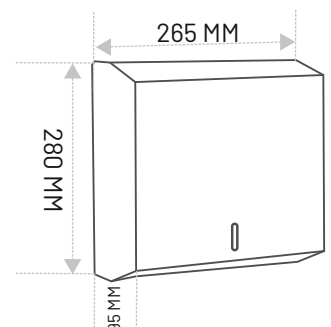

MODEL : BP-TSS-628

Stainless Steel Tissue Paper Dispenser

Material : Stainless Steel Casing (304)
Mounting Type : Wall Mount
Paper Type : C-Folded, M-Folded
Capacity : 300-400 Tissues

The dispenser has a durable shell and is a long-lasting product. It is resistant against moisture and corrosion.

MRP : ₹3,990/-

MODEL : BP-TPA-611

Automatic Autocut Tissue Paper Dispenser

Material : Polycarbonate ABS
Power : 220V AC/ 6VDC
Touchfree Infrared Sensor
Paper roll size : 195-200mm
Dia : < 200mm
One tissue at a time dispenser

Push button and sensor operation, Infrared induction, Automatic paper out

MRP : ₹12,990/-

(One set paper roll included)

MODEL : BP-TSS-629

Stainless Steel Tissue Paper Dispenser

Material : Stainless Steel Casing (304)
Mounting Type : Wall Mount
Paper Type : C-Folded, M-Folded
Capacity : 300-400 Tissues

The dispenser has a durable shell and is a long-lasting product. It is resistant against moisture and corrosion.

MRP : ₹3,690/-