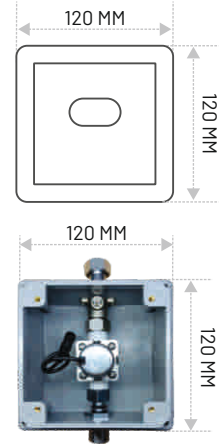

Recessed Automatic Urinal Sensor

MODEL : BP-U602 (BRUSHED S.S.)

Battery Operated Concealed Urinal Flusher 6V DC - 4X AA Size Alkaline

Sensing Distance : 50-650mm
Flush Time : 8 Seconds Post-flush
Working Water Pressure : 0.02Mpa-0.8Mpa
Inlet/ Outlet : G1/2" (Dn15)

Material : Screwless Front Plate SS with ABS frame,
ABS Concealed Box, PoM Solenoid Valve with
Brass flow control

Reliable & robust PoM Solenoid Valve
(In 'Straight' type arrangement)

MRP : DC - ₹6,390/- | AC-DC - ₹6,950/-

(AC/DC Adaptor on demand)

MODEL : BP-U612 (BRUSHED S.S.)

Battery Operated Concealed Urinal Flusher 6V DC - 4X AA Size Alkaline

Sensing Distance : 50-650mm
Flush Time : 8 Seconds Post-flush
Working Water Pressure : 0.02Mpa-0.8Mpa
Inlet/ Outlet : G1/2" (Dn15)

Material : Screwless Front Plate SS with ABS frame,
ABS Concealed Box, PoM Solenoid Valve with
Brass flow control

Reliable & robust PoM Solenoid Valve
(In 'Straight' type arrangement)

MRP : DC - ₹6,790/- | AC-DC - ₹7,350/-

(AC/DC Adaptor on demand)

MODEL : BP-U205F (BRUSHED S.S.)

Electrical Operated Concealed Urinal Flusher 220V AC

Sensing Distance : 50-650mm
Flush Time : 8 Seconds Post-flush
Working Water Pressure : 0.02Mpa-0.8Mpa
Inlet/ Outlet : G1/2" (Dn15)

Material : Screwless Front Plate SS with ABS frame,
ABS Concealed Box, PoM Solenoid Valve with
Brass flow control

An ideal install & forget solution for sites with
power backup as it consumes negligible power &
runs excellently on generators & invertors

MRP : AC - ₹6,090/-