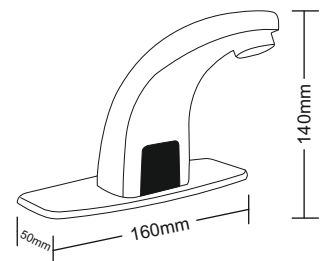

Basin Mounted Sensor Faucets

MODEL : BP-F292DC / 295AC / 297AC/DC

Basin Mounted Mouth Sensor Faucet Material : Chrome plated Brass Metal Body

Power : DC | AC | AC/DC (6V DC/ 220V AC)
Sensing Distance : 30-200mm
Safety Shut Off : 1 Minute
Working Water Pressure : 0.02Mpa-0.8Mpa
Inlet/ Outlet : G1/2 " (Dn15)

Sleek, Hidden Mouth Sensor at Faucet
Opening for an Enhanced User Experience

MRP : DC - ₹6,990/- | AC - ₹6,790/- | AC-DC - ₹7,350/-

MODEL : BP-F492DC / 495AC / 497AC/DC

Basin Mounted Sensor Faucet Material : Chrome plated ABS Plastic Body

Power : DC | AC | AC/DC (6V DC/ 220V AC)
Sensing Distance : 30-200mm
Safety Shut Off : 1 Minute
Working Water Pressure : 0.02Mpa-0.8Mpa
Inlet/ Outlet : G1/2 " (Dn15)

Crafted from durable ABS, it offers sleek aesthetics
and reliable performance.

MRP : DC - ₹5,290/- | AC - ₹5,090/- | AC-DC - ₹5,690/-

SENSOR TAPS CONTROL UNITS

Easy Installation Of Batteries Through Popup Battery Box
Without The Need To Open Entire Control Unit