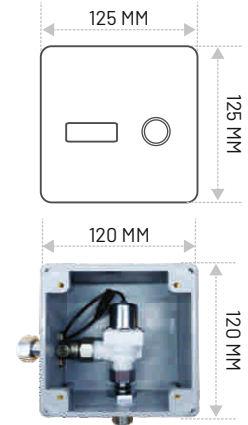

Recessed Automatic Urinal Sensor

MODEL : BP-U742S (SATIN SILVER WITH NEON RING LED)

Battery Operated Concealed Urinal Flusher with Push Button Flush 6V DC - 4X AA Size

Sensing Distance : 50-650mm
Flush Time : 8 Seconds Post-flush
Working Water Pressure : 0.02Mpa-0.8Mpa
Inlet/ Outlet : G1/2 " (Dn15)

Material : ABS Satin Finish Front Plate,
ABS Concealed Box, PoM Solenoid Valve 'L' type
with Brass flow control

Premium model with one of its kind aesthetic
Neon Ring on Satin Plate that glows on sensing

MRP : DC - ₹7,490/- | AC-DC - ₹8,050/-

(AC/DC Adaptor on demand)

MODEL : BP-U642

Battery Operated Concealed Urinal Flusher 6V DC - 4X AA Size Alkaline

Sensing Distance : 50-650mm
Flush Time : 8 Seconds Post-flush
Working Water Pressure : 0.02Mpa-0.8Mpa
Inlet/ Outlet : G1/2 " (Dn15)

Material : ABS Chrome Finish Front Plate,
ABS Concealed Box, PoM Solenoid Valve 'Straight'
type with Brass flow control

Premium model with one of its kind aesthetic
Urbane look 'Chrome Finish' sensor plate

MRP : DC - ₹7,090/- | AC-DC - ₹7,650/-

(AC/DC Adaptor on demand)

MODEL : BP-U642S (SATIN SILVER)

Battery Operated Concealed Urinal Flusher 6V DC - 4X AA Size Alkaline

Sensing Distance : 50-650mm
Flush Time : 8 Seconds Post-flush
Working Water Pressure : 0.02Mpa-0.8Mpa
Inlet/ Outlet : G1/2 " (Dn15)

Material : ABS Satin Finish Front Plate,
ABS Concealed Box, PoM Solenoid Valve 'L' type
with Brass flow control

Premium model with one of its kind aesthetic
Urbane look 'Satin Finish' sensor plate

MRP : DC - ₹7,190/- | AC-DC - ₹7,750/-

(AC/DC Adaptor on demand)