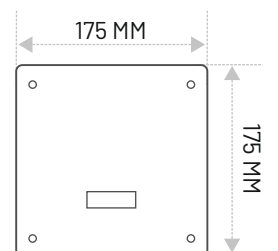

Replacement Automatic Urinal Sensors

MODEL : BP-U522H (BRUSHED S.S.)

Integrated Sensor for Ceramic Urinal Pots 6V DC - 4X AA Size Alkaline

Sensing Distance : 50-650mm
Flush Time : 8 Seconds Post-flush
Working Water Pressure : 0.02Mpa-0.8Mpa
Inlet/ Outlet : G1/2 " (Dn15)

Best suitable model to replace imported inbuilt sensors with exact fitting matched

MRP : DC - ₹6,090/- | AC-DC - ₹6,650/-

(AC/DC Adaptor on demand)

MODEL : BP-U842J (POLISHED CHROME S.S)

Battery Operated Concealed Urinal Flusher 6V DC - 4X AA Size Alkaline

Sensing Distance : 50-650mm
Flush Time : 8 Seconds Post-flush
Working Water Pressure : 0.02Mpa-0.8Mpa
Inlet/ Outlet : G1/2 " (Dn15)

Replacement model with exact fitting for big Rectangle plate type concealed model, Easily replaceable Model with SS Plate, Solenoid Valve & Battery Box.

MRP : DC - ₹7,190/- | AC-DC - ₹7,750/-

(AC/DC Adaptor on demand)

(Also Available in Various Sizes)

MODEL : BP-U842R (POLISHED CHROME S.S)

Battery Operated Concealed Urinal Flusher 6V DC - 4X AA Size Alkaline

Sensing Distance : 50-650mm
Flush Time : 8 Seconds Post-flush
Working Water Pressure : 0.02Mpa-0.8Mpa
Inlet/ Outlet : G1/2 " (Dn15)

Replacement model with exact fitting for big Square plate type concealed model, Easily replaceable Model with SS Plate, Solenoid Valve & Battery Box.

MRP : DC - ₹6,790/- | AC-DC - ₹7,350/-

(AC/DC Adaptor on demand)

(Also Available in Various Sizes)