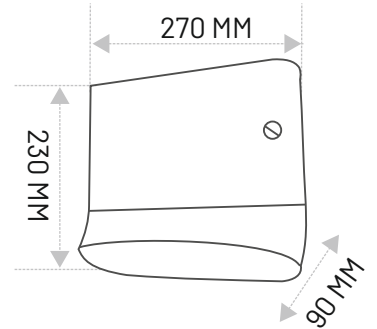

Manual Tissue / Toilet Paper Dispensers

MODEL : BP-TSA-621

Multifold Tissue Paper Dispenser Black Color

Material : Polycarbonate ABS
Mounting Type : Wall Mount
Paper Type : C-Folded, M-Folded
Large Capacity : 300-400 Tissues

Healthy and Eco-friendly.
Hygienic, Anti corrosion, Attractive and durable.

MRP : ₹2,290/-

MODEL : BP-TSA-621W

Polycarbonate ABS Body Multifold Tissue Paper Dispenser

Material : Polycarbonate ABS
Mounting Type : Wall Mount
Style : Modern Design
Capacity : Single Roll Wall Mount

Modern stylish Water proof shell keep
paper dry in case of getting wet

MRP : ₹2,290/-

MODEL : BP-TDC-603

Recessed Stainless Steel Toilet Paper Holder

Material : Stainless Steel Casing (304)
Mounting Type : Recessed
Innovative Design : Our toilet paper holder
features an internal mounting design that
keeps screws hidden, creating a
seamless and elegant look.

Toilet Roll Holder Wall Mounted waterproof
recessed wall mount chrome finish with cover

MRP : ₹1,920/-