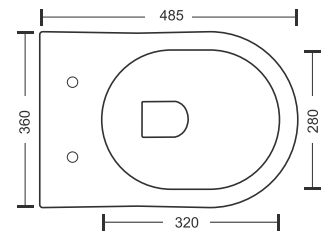

Ceramic Wall Hung WC

MODEL : BP-ZENIX

Wall Hung Closet White Color Ceramic

UF Seat Cover
Tornado Flushing
Fast Wash Aesthetic & Hygiene
Dimension : L540 X W370 X H340 MM

Durable, easy to install, and eco-friendly, offering a clean and hygienic solution for modern spaces.

MRP : ₹14,390/-

MODEL : BP-SKYFLOAT

Rimless Wall Hung Closet White Color Ceramic

UF Seat Cover
Wall Hung
Fast Wash Aesthetic & Hygiene
Dimension : L485 X W360 X H330 MM

Sturdy, user-friendly, and eco-conscious a hygienic solution for contemporary environments.

MRP : ₹8,290/-

MODEL : BP-PROTIUM

Rimless Wall Hung Closet White Color Ceramic

UF Seat Cover
Wall Hung
Fast Wash Aesthetic & Hygiene
Dimension : L520 X W365 X H350 MM

Built to last, user-friendly, and environmentally conscious—a hygienic solution tailored for modern spaces.

MRP : ₹7,990/-