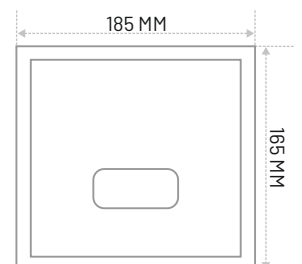

MODEL : BP-ATX-1 (WITH TIMER)

Automatic Panel for Hospital Scrub

Input : 220 V AC

Output : Through solenoid valve

- Three digits wide display for Down Timer Of 0:00 to 9:59 minutes
- Water flow activated through sensor or start button
- Programmable stop duration upto 9 minutes 59 sec.
- Also available in 12V/24V motor

MRP : ₹10,590/-

MODEL : BP-ATX-2 (WITHOUT TIMER)

Automatic Panel for Hospital Scrub

Input : 220 V AC

Output : Through solenoid valve

Sensing Range : 250 mm (Adjustable)

- Water flows for duration when hand is in front of sensor
- Ergonomics to attain ease of use and their stylish & prestigious look adds to the aesthetics of the facility

MRP : ₹7,990/-

MODEL : BP-ATX-3 (WITHOUT TIMER)

Automatic Panel for Hospital Scrub

Input : 220 V AC

Output : Through solenoid valve

Sensing Range : 250 mm (Adjustable)

- Water flows when waved ON, stops when waved again.
- Ergonomics to attain ease of use and their stylish & prestigious look adds to the aesthetics of the facility

MRP : ₹7,990/-