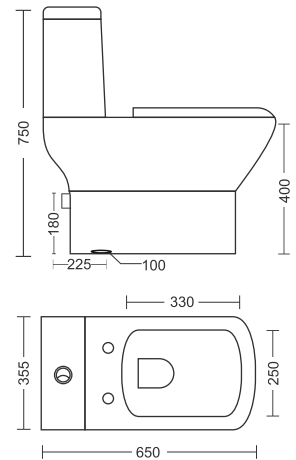

Ceramic Floor Mounted WC

MODEL : BP-OPTIVO

Washdown Floor Mounted One Piece Closet White Color Ceramic

Dimension : L650 X W355 X H750 MM
S TRAP 225MM (9")
Wash Down Flushing

A meticulously designed floor-mounted solution with built-in perfection and convenient washdown features for optimal hygiene

MRP : ₹10,490/-

MODEL : BP-PHOENIX-4D

Touch-Free Sensor at Top of the Commode

Floor Mounted One Piece Closet With Touchless Wave Sensor Flushing

Dimension : L645 X W360 X H725 MM
S TRAP 225MM (9")
Wash Down Flushing
Input : 4X AA Size Alkaline Batteries

Floor-mounted design with touchless wave sensor for efficient flushing. Battery-powered for convenience and hygiene.

With Sensor MRP : ₹15,990/-

Without Sensor MRP : ₹11,290/-

MODEL : BP-PHOENIX-6D

6D Siphonic Floor Mounted Closet White Color Ceramic

Dimension : L650 x W365 x H750 mm
S TRAP 225MM (9")
Tornado Flushing

Precisely crafted floor-mounted fixture with 6D Tornado Flushing for unmatched hygiene. A Hygiene Standard Setter

MRP : ₹11,790/-