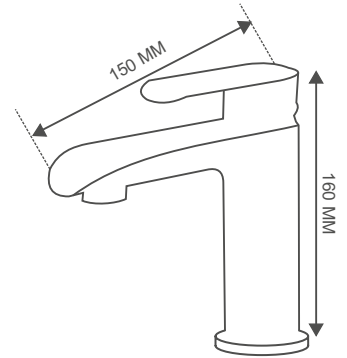

Basin Mounted Sensor Faucets

MODEL : BP-F182DC (HOT & COLD SENSOR FAUCET)

Basin Mounted Mixer Sensor Faucet Material : Chrome plated Brass Metal Body

Power : DC (6V DC Alkaline)
Sensing Distance : 30-200mm
Safety Shut Off : 1 Minute
Working Water Pressure : 0.02Mpa-0.8Mpa
Inlet/ Outlet : G1/2" (Dn15)

Enjoy the perfect blend of Hot and Cold Water with Sensor tap, Smart way to wash - Ready Mixer Sensor Tap with Flow Adjustment

MRP : DC - ₹8,990/-

MODEL : BP-F162DC / 165AC / 167AC/DC

Basin Mounted Sensor Faucet Material : Chrome plated Brass Metal Body

Power : DC | AC | AC/DC (6V DC/ 220V AC)
Sensing Distance : 30-200mm
Safety Shut Off : 1 Minute
Working Water Pressure : 0.02Mpa-0.8Mpa
Inlet/ Outlet : G1/2" (Dn15)

Aesthetically square designed linear sensor faucet

MRP : DC - ₹8,590/- | AC - ₹8,390/- | AC-DC - ₹8,950/-

MODEL : BP-F282DC / 285AC / 287AC/DC

Basin Mounted Sensor Faucet Material : Chrome plated Brass Metal Body

Power : DC | AC | AC/DC (6V DC/ 220V AC)
Sensing Distance : 30-200mm
Safety Shut Off : 1 Minute
Working Water Pressure : 0.02Mpa-0.8Mpa
Inlet/ Outlet : G1/2" (Dn15)

Aesthetically Modern Luxury Designed Linear Sensor Faucet

MRP : DC - ₹8,490/- | AC - ₹8,290/- | AC-DC - ₹8,850/-