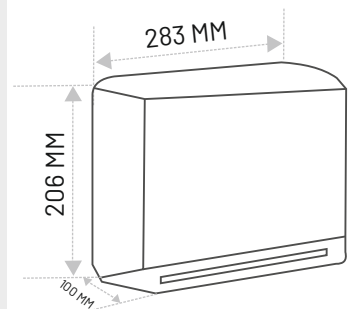

Modern stylish Water proof shell keep
paper dry in case of getting wet

MRP : ₹2,290/-

MODEL : BP-TDC-603

Recessed Stainless Steel Toilet Paper Holder

Material : Stainless Steel Casing (304)
Mounting Type : Recessed
Innovative Design : Our toilet paper holder
features an internal mounting design that
keeps screws hidden, creating a
seamless and elegant look.