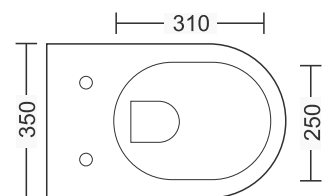

Ceramic Wall Hung WC

MODEL : BP-ZENIX-EASE

Rimless Wall Hung Closet White Color Ceramic

UF Seat Cover
Wall Hung
Fast Wash Aesthetic & Hygiene
Dimension : L520 X W360 X H350 MM

Crafted for durability, designed with user-friendliness, and mindful of the environment a hygienic solution perfect for modern settings

MRP : ₹7,790/-

MODEL : BP-CYPHER

Washdown Wall Hung Closet White Color Ceramic

UF Seat Cover
Wall Hung
Fast Wash Aesthetic & Hygiene
Dimension : L550 X W360 X H410 MM

Robust, eco-friendly, and user-focused a hygienic and stylish solution for modern, contemporary living.

MRP : ₹7,590/-

MODEL : BP-AEROBOWL

Washdown Wall Hung Closet White Color Ceramic

UF Seat Cover
Wall Hung
Fast Wash Aesthetic & Hygiene
Dimension : L490 X W350 X H365 MM

Durable, eco-friendly, and user centric a hygienic and elegant solution designed for contemporary spaces.

MRP : ₹8,090/-