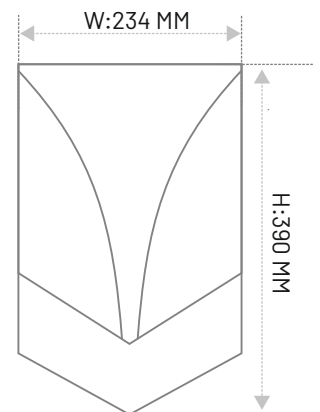

High Speed Jet Hand Dryers

MODEL : BP-HLA-981 (RPM - 21000)

JET Hand Dryer Aesthetically designed, Jet high speed

Material : Polycarbonate ABS
Rated Voltage : 220V AC
Rated Frequency : 50 / 60 Hz
Air Speed : > 95 M/S
Auto Cut Off : 20 Second
Drying Time : 5-7 Second
Power Variable : 1200-1800 W
Dimensions : W300 X D190 X H650

Highly energy efficient as compared to conventional models

MRP : AC - ₹50,990/-

MODEL : BP-HD-951 (RPM - 30000)

Polycarbonate ABS casing Automatic Airblade Jet Hand Dryer

Material : Polycarbonate ABS
Rated Voltage : 220V AC
Rated Frequency : 50 / 60 Hz
Air Speed : > 95 M/S
Auto Cut Off : 60 Second
Drying Time : 5-7 Second
Power Variable : 1200 W
Dimensions : W234 X D144 X H390

Power accurately reduce the flow of air to light machines, bringing more power

MRP : AC - ₹12,990/-

MODEL : BP-HD-951B (RPM - 30000) BLACK

Polycarbonate ABS casing Automatic Airblade Jet Hand Dryer

Material : Polycarbonate ABS
Rated Voltage : 220V AC
Rated Frequency : 50 / 60 Hz
Air Speed : > 95 M/S
Auto Cut Off : 60 Second
Drying Time : 5-7 Second
Power Variable : 1200 W
Dimensions : W234 X D144 X H390

Power accurately reduce the flow of air to light machines, bringing more power

MRP : AC - ₹12,990/-