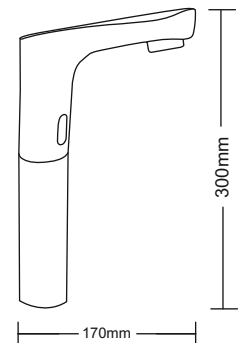

Long Body Faucet for Table Top Wash Basins Material : Chrome plated Brass Metal Body

Power : DC | AC | AC/DC (6V DC/ 220V AC)
Sensing Distance : 30-200mm
Safety Shut Off : 1 Minute
Working Water Pressure : 0.02Mpa-0.8Mpa
Inlet/ Outlet : G1/2 " (Dn15)

Aesthetically Modern Designed
Linear Sensor Faucet
With 6 inch extension

MRP : DC - ₹10,790/- | AC - ₹10,590/- | AC-DC - ₹11,750/-