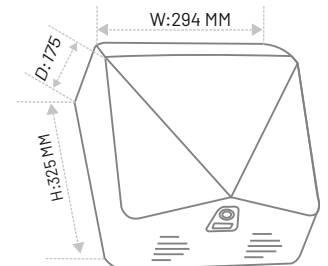

High Speed Hand Dryers

MODEL : BP-HDS-720 (RPM - 26000)

1 YEARS WARRANTY

High speed Hand Dryer Energy Efficient with a long life motor

Material : Stainless Steel 304 Grade
Rated Voltage : 220V AC
Noise Level : 75dB (at 2 meter)
Air Speed : 95 M/S
Auto Cut Off : 60 Second
Drying Time : 5-7 Second
Power Variable : 400-950 W

Energy efficient with a long life motor
Attractive & robust SS body

MRP : AC - ₹18,990/-

MODEL : BP-HDS-802 (RPM - 30000)

1 YEARS WARRANTY

High speed Hand Dryer Energy Efficient with a Diamond Cut Design

Material : Stainless Steel 304 Grade
Rated Voltage : 220V AC
Noise Level : 76dB (at 2 meter)
Air Speed : 115 m/s
Auto Cut Off : 60 Second
Drying Time : 5-7 Second
Power Variable : 600/1800 W

Energy efficient, Thermal cut off above 95°C
Attractive & robust SS body

MRP : AC - ₹17,990/-

MODEL : BP-HLS-991 (RPM - 21000)

5 YEARS WARRANTY

JET Hand Dryer Aesthetically designed, Jet high speed

Material : S.S 304
Rated Voltage : 220-240V AC
Rated Frequency : 50 / 60 Hz
Air Speed : > 95 M/S
Auto Cut Off : 30 Second
Drying Time : 5-7 Second
Power Variable : 800-1650 W
Dimensions : W300 X D222 X H730

Highly energy efficient as compared to conventional models

MRP : AC - ₹55,990/-