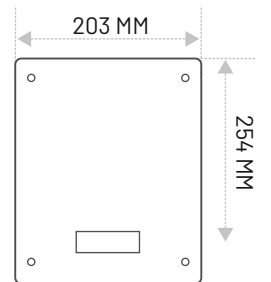

Replacement Automatic Urinal Sensors

MODEL : BP-U522H (BRUSHED S.S.)

Integrated Sensor for Ceramic Urinal Pots 6V DC - 4X AA Size Alkaline

Sensing Distance : 50-650mm
Flush Time : 8 Seconds Post-flush
Working Water Pressure : 0.02Mpa-0.8Mpa
Inlet/ Outlet : G1/2 " (Dn15)

Best suitable model to replace imported inbuilt sensors with exact fitting matched

MRP : DC - ₹6,090/- | AC-DC - ₹6,650/-

(AC/DC Adaptor on demand)

MODEL : BP-U842J (POLISHED CHROME S.S)

Battery Operated Concealed Urinal Flusher 6V DC - 4X AA Size Alkaline

Sensing Distance : 50-650mm
Flush Time : 8 Seconds Post-flush
Working Water Pressure : 0.02Mpa-0.8Mpa
Inlet/ Outlet : G1/2 " (Dn15)

Replacement model with exact fitting for big Rectangle plate type concealed model, Easily replaceable Model with SS Plate, Solenoid Valve & Battery Box.

MRP : DC - ₹7,190/- | AC-DC - ₹7,750/-

(AC/DC Adaptor on demand)

(Also Available in Various Sizes)

MODEL : BP-U842R (POLISHED CHROME S.S)

Battery Operated Concealed Urinal Flusher 6V DC - 4X AA Size Alkaline

Sensing Distance : 50-650mm
Flush Time : 8 Seconds Post-flush
Working Water Pressure : 0.02Mpa-0.8Mpa
Inlet/ Outlet : G1/2 " (Dn15)

Replacement model with exact fitting for big Square plate type concealed model, Easily replaceable Model with SS Plate, Solenoid Valve & Battery Box.

MRP : DC - ₹6,790/- | AC-DC - ₹7,350/-

(AC/DC Adaptor on demand)

(Also Available in Various Sizes)