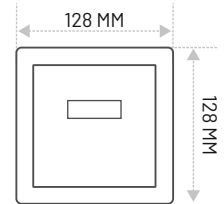

Replacement Automatic Urinal Sensors

MODEL : BP-U242L/S (SATIN SILVER)

Battery Operated Concealed Urinal Flusher 6V DC - 4X AA Size Alkaline

Sensing Distance : 50-650mm
Flush Time : 8 Seconds Post-flush
Working Water Pressure : 0.02Mpa-0.8Mpa
Inlet/ Outlet : G1/2 " (Dn15)

A flexible model with a loose valve for installation in false ceilings or concealed boxes, compatible with over 95% of faulty imported sensors in India.

Note : Can select any one valve & without concealed box

MRP : DC - ₹6,590/- | AC-DC - ₹7,150/-

(AC/DC Adaptor on demand)

MODEL : BP-U212L/S (BRUSHED S.S.)

Battery Operated Concealed Urinal Flusher 6V DC - 4X AA Size Alkaline

Sensing Distance : 50-650mm
Flush Time : 8 Seconds Post-flush
Working Water Pressure : 0.02Mpa-0.8Mpa
Inlet/ Outlet : G1/2 " (Dn15)

A flexible model with a loose valve for installation in false ceilings or concealed boxes, compatible with over 95% of faulty imported sensors in India.

Note : Can select any one valve & without concealed box

MRP : DC - ₹6,090/- | AC-DC - ₹6,650/-

(AC/DC Adaptor on demand)

MODEL : BP-U522 (BRUSHED S.S.)

Integrated Sensor for Ceramic Urinal Pots 6V DC - 4X AA Size Alkaline

Sensing Distance : 50-650mm
Flush Time : 8 Seconds Post-flush
Working Water Pressure : 0.02Mpa-0.8Mpa
Inlet/ Outlet : G1/2 " (Dn15)

Best suitable model to replace imported inbuilt sensors with exact fitting matched

Note : Also Available in Straight Valve

MRP : DC - ₹6,290/- | AC-DC - ₹6,850/-