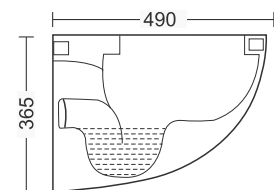

Ceramic Wall Hung WC

MODEL : BP-ZENIX-EASE

Rimless Wall Hung Closet White Color Ceramic

UF Seat Cover
Wall Hung
Fast Wash Aesthetic & Hygiene
Dimension : L520 X W360 X H350 MM

Crafted for durability, designed with user-friendliness, and mindful of the environment a hygienic solution perfect for modern settings

MRP : ₹7,790/-

MODEL : BP-CYPHER

Washdown Wall Hung Closet White Color Ceramic

UF Seat Cover
Wall Hung
Fast Wash Aesthetic & Hygiene
Dimension : L550 X W360 X H410 MM

Robust, eco-friendly, and user-focused a hygienic and stylish solution for modern, contemporary living.

MRP : ₹7,590/-

MODEL : BP-AEROBOWL

Washdown Wall Hung Closet White Color Ceramic

UF Seat Cover
Wall Hung
Fast Wash Aesthetic & Hygiene
Dimension : L490 X W350 X H365 MM

Durable, eco-friendly, and user centric a hygienic and elegant solution designed for contemporary spaces.

MRP : ₹8,090/-