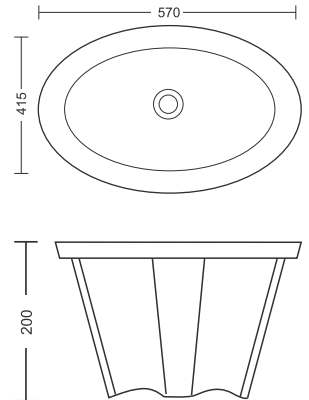

MODEL : BP-PROWAVE

White Ceramic Art Wash Basin - Counter Top

Integrated Structure
Seamless and Anti-Leakage
Dimension : L545 X W395 X H145 MM

Boasting an innovative shape and design, it seamlessly marries durability with a modern Aesthetic that suits any environment

MRP : ₹7,090/-

MODEL : BP-CROMET

White Ceramic Under Counter Art Wash Basin

Integrated Structure,
Seamless and Anti-Leakage
Dimension : L570 X W415 X H200 MM

Undercounter white ceramic oval basin combines durability with modern aesthetics, offering a sleek and seamless look for any bathroom.

MRP : ₹4,599/-

MODEL : BP-CRATER

White Ceramic Under Counter Art Wash Basin

Integrated Structure,
Seamless and Anti-Leakage
Dimension : L485 X W380 X H200 MM

undercounter white rectangular ceramic basin seamlessly blends durability with modern style, creating a sleek and elegant look for any bathroom.

MRP : ₹4,799/-