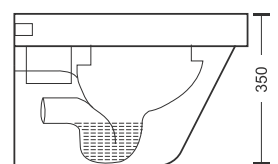

MRP : ₹8,290/-

MODEL : BP-PROTIUM

Rimless Wall Hung Closet White Color Ceramic

UF Seat Cover
Wall Hung
Fast Wash Aesthetic & Hygiene
Dimension : L520 X W365 X H350 MM

Built to last, user-friendly, and environmentally conscious—a hygienic solution tailored for modern spaces.

MRP : ₹7,990/-

Ceramic Wall Hung WC

MODEL : BP-ZENIX-EASE

Rimless Wall Hung Closet White Color Ceramic

UF Seat Cover
Wall Hung
Fast Wash Aesthetic & Hygiene
Dimension : L520 X W360 X H350 MM

Crafted for durability, designed with user-friendliness, and mindful of the environment a hygienic solution perfect for modern settings