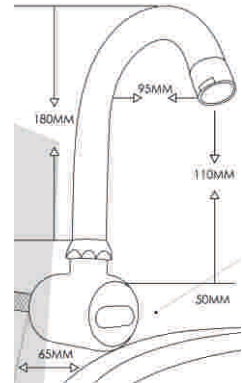

Wall Mounted Sensor Faucet Material : Chrome plated Brass Metal Body

Power : DC | AC | AC/DC (6V DC/ 220V AC)
Sensing Distance : 30-200mm
Safety Shut Off : 1 Minute
Working Water Pressure : 0.02Mpa-0.8Mpa
Inlet/ Outlet : G1/2 " (Dn15)

Rotatory swan neck design with linear sensor for Seamless user experience

MRP : DC - ₹6,490/- | AC - ₹6,290/- | AC-DC - ₹6,850/-