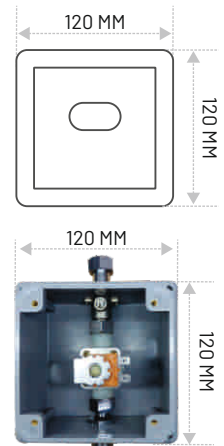

Recessed Automatic Urinal Sensor

MODEL : BP-U602 (BRUSHED S.S.)

Battery Operated Concealed Urinal Flusher 6V DC - 4X AA Size Alkaline

Sensing Distance : 50-650mm
Flush Time : 8 Seconds Post-flush
Working Water Pressure : 0.02Mpa-0.8Mpa
Inlet/ Outlet : G1/2" (Dn15)

Material : Screwless Front Plate SS with ABS frame,
ABS Concealed Box, PoM Solenoid Valve with
Brass flow control

Reliable & robust PoM Solenoid Valve
(In 'Straight' type arrangement)

MRP : DC - ₹6,390/- | AC-DC - ₹6,950/-

(AC/DC Adaptor on demand)

MODEL : BP-U612 (BRUSHED S.S.)

Battery Operated Concealed Urinal Flusher 6V DC - 4X AA Size Alkaline

Sensing Distance : 50-650mm
Flush Time : 8 Seconds Post-flush
Working Water Pressure : 0.02Mpa-0.8Mpa
Inlet/ Outlet : G1/2" (Dn15)

Material : Screwless Front Plate SS with ABS frame,
ABS Concealed Box, PoM Solenoid Valve with
Brass flow control

Reliable & robust PoM Solenoid Valve
(In 'Straight' type arrangement)

MRP : DC - ₹6,790/- | AC-DC - ₹7,350/-

(AC/DC Adaptor on demand)

MODEL : BP-U205F (BRUSHED S.S.)

Electrical Operated Concealed Urinal Flusher 220V AC

Sensing Distance : 50-650mm
Flush Time : 8 Seconds Post-flush
Working Water Pressure : 0.02Mpa-0.8Mpa
Inlet/ Outlet : G1/2" (Dn15)

Material : Screwless Front Plate SS with ABS frame,
ABS Concealed Box, PoM Solenoid Valve with
Brass flow control

An ideal install & forget solution for sites with
power backup as it consumes negligible power &
runs excellently on generators & invertors

MRP : AC - ₹6,090/-