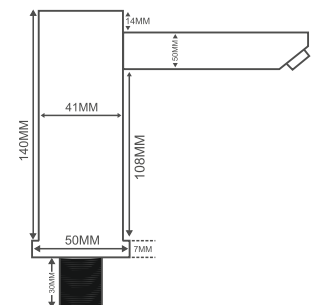

Basin Mounted Sensor Faucet Material : Chrome plated Brass Metal Body

Power : DC | AC | AC/DC (6V DC/ 220V AC)
Sensing Distance : 30-200mm
Safety Shut Off : 1 Minute
Working Water Pressure : 0.02Mpa-0.8Mpa
Inlet/ Outlet : G1/2" (Dn15)

Aesthetically square designed linear sensor faucet

MRP : DC - ₹8,590/- | AC - ₹8,390/- | AC-DC - ₹8,950/-