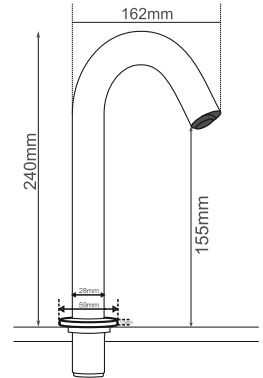

Basin Mounted Sensor Faucets

MODEL : BP-F292DC / 295AC / 297AC/DC

Basin Mounted Mouth Sensor Faucet Material : Chrome plated Brass Metal Body

Power : DC | AC | AC/DC (6V DC/ 220V AC)
Sensing Distance : 30-200mm
Safety Shut Off : 1 Minute
Working Water Pressure : 0.02Mpa-0.8Mpa
Inlet/ Outlet : G1/2 " (Dn15)

Sleek, Hidden Mouth Sensor at Faucet
Opening for an Enhanced User Experience

MRP : DC - ₹6,990/- | AC - ₹6,790/- | AC-DC - ₹7,350/-

MODEL : BP-F492DC / 495AC / 497AC/DC

Basin Mounted Sensor Faucet Material : Chrome plated ABS Plastic Body

Power : DC | AC | AC/DC (6V DC/ 220V AC)
Sensing Distance : 30-200mm
Safety Shut Off : 1 Minute
Working Water Pressure : 0.02Mpa-0.8Mpa
Inlet/ Outlet : G1/2 " (Dn15)

Crafted from durable ABS, it offers sleek aesthetics
and reliable performance.

MRP : DC - ₹5,290/- | AC - ₹5,090/- | AC-DC - ₹5,690/-

SENSOR TAPS CONTROL UNITS

Easy Installation Of Batteries Through Popup Battery Box
Without The Need To Open Entire Control Unit