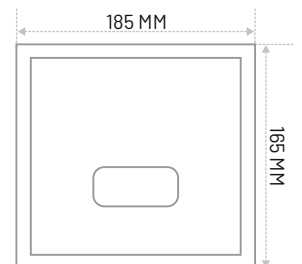

MODEL : BP-ATX-1 (WITH TIMER)

Automatic Panel for Hospital Scrub

Input : 220 V AC

Output : Through solenoid valve

- Three digits wide display for Down Timer Of 0:00 to 9:59 minutes
- Water flow activated through sensor or start button
- Programmable stop duration upto 9 minutes 59 sec.
- Also available in 12V/24V motor

MRP : ₹10,590/-

MODEL : BP-ATX-2 (WITHOUT TIMER)

Automatic Panel for Hospital Scrub

Input : 220 V AC

Output : Through solenoid valve

Sensing Range : 250 mm (Adjustable)

- Water flows for duration when hand is in front of sensor
- Ergonomics to attain ease of use and their stylish & prestigious look adds to the aesthetics of the facility

MRP : ₹7,990/-

MODEL : BP-ATX-3 (WITHOUT TIMER)

Automatic Panel for Hospital Scrub

Input : 220 V AC

Output : Through solenoid valve

Sensing Range : 250 mm (Adjustable)

- Water flows when waved ON, stops when waved again.
- Ergonomics to attain ease of use and their stylish & prestigious look adds to the aesthetics of the facility

MRP : ₹7,990/-