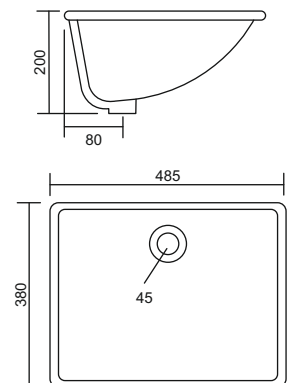

MODEL : BP-PROWAVE

White Ceramic Art Wash Basin - Counter Top

Integrated Structure
Seamless and Anti-Leakage
Dimension : L545 X W395 X H145 MM

Boasting an innovative shape and design, it seamlessly marries durability with a modern Aesthetic that suits any environment

MRP : ₹7,090/-

MODEL : BP-CROMET

White Ceramic Under Counter Art Wash Basin

Integrated Structure,
Seamless and Anti-Leakage
Dimension : L570 X W415 X H200 MM

Undercounter white ceramic oval basin combines durability with modern aesthetics, offering a sleek and seamless look for any bathroom.

MRP : ₹4,599/-

MODEL : BP-CRATER

White Ceramic Under Counter Art Wash Basin

Integrated Structure,
Seamless and Anti-Leakage
Dimension : L485 X W380 X H200 MM

undercounter white rectangular ceramic basin seamlessly blends durability with modern style, creating a sleek and elegant look for any bathroom.

MRP : ₹4,799/-