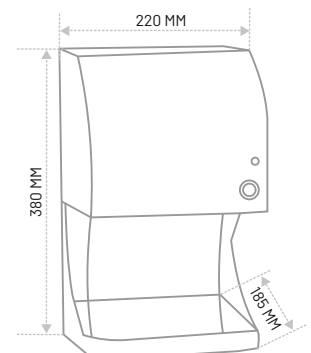

Automatic Soap / Sanitizer Dispensers

MODEL : BP-ASS-122

Battery Operated Automatic Disinfecting Soap Dispenser | 9V DC - 6X AA Size

Material : Stainless Steel Casing
Storage Capacity : 700ml
Sensing Range : 5-9cm
Dispense Volume : 2ml

This durable stainless steel dispenser features an 700ml capacity and sleek design, ensuring reliable performance with every use.

MRP : DC - ₹5,390/-

MODEL : BP-HSA-666 (SPRAY TYPE)

Electrically Operated Automatic Sanitizer Dispenser

Material : Polycarbonate ABS
Storage Capacity : 12Ltr
Sensing Range : 8-10cm
Fully Automatic & Touchless Use
Power Input : 220V AC Supply

NO-TOUCH DESIGN – Ideal For High Traffic
Reduces germ transmission
Transparent Sanitizer tank for easy monitoring

MRP : AC - ₹14,590/-

MODEL : BP-HSA-283 (SPRAY TYPE)

Electrically Operated Automatic Sanitizer Dispenser

Material : Stainless Steel (304 Grade)
Storage Capacity : 2000ml
Sensing Range : 8-10cm
Fully Automatic & Touchless Use
Power Input : 220V AC Supply

Fully Automatic & Touchless Sanitizer Dispenser
High capacity (2000ml) with 304-grade SS
for durability Powered by 220V AC,
ideal for heavy use in high-traffic areas

MRP : AC - ₹29,990/-