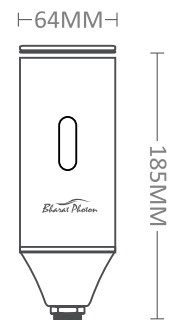

Wall Mounted Sensor Faucets

MODEL : BP-F402DC (RECESSED)

Wall Mounted Sensor Faucet with Concealed Box Material : Chrome plated Brass Metal Body

Power : DC (6V DC Alkaline Battery)
Sensing Distance : 30-150mm
Safety Shut Off : 1 Minute
Working Water Pressure : 0.02Mpa-0.8Mpa
Inlet/ Outlet : G1/2" (Dn15)

Revolutionary design having no sensor cut in front plate as it has mouth sensor faucet, No separate control unit required

MRP : DC - ₹8,890/-

MODEL : BP-F072DC / 075AC / 077AC/DC

Wall Mounted Sensor Faucet Material : Chrome plated Brass Metal Body

Power : DC | AC | AC/DC (6V DC / 220V AC)
Sensing Distance : 30-200mm
Safety Shut Off : 1 Minute
Working Water Pressure : 0.02Mpa-0.8Mpa
Inlet/ Outlet : G1/2" (Dn15)

Hidden bottom sensor for robust & sturdy use, Perfect design for High Traffic

MRP : DC - ₹8,490/- | AC - ₹8,290/- | AC-DC - ₹8,850/-

MODEL : BP-F143DC

Battery Operated Retrofit Sensor Faucet Material : Chrome plated Brass Body

Power : DC 6V 4X AA Size Alkaline
Sensing Distance : 30-200mm
Safety Shut Off : 1 Minute
Working Water Pressure : 0.02Mpa-0.8Mpa
No separate control unit required

Rotatory spout for convenient sink wash

MRP : DC - ₹8,990/-