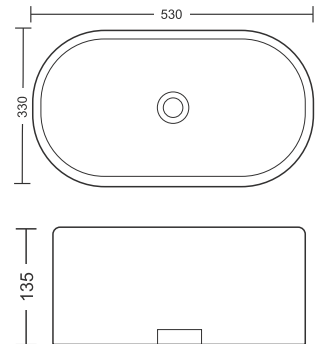

MODEL : BP-PROLINE-LUXE

White Ceramic Art Wash Basin - Counter Top

Integrated Structure
Seamless and Anti-Leakage
Dimension : L500 X W375 X H145 MM

Elegant white ceramic basin with a slim rim design, offering durability and a modern aesthetic for any space.

MRP : ₹6,790/-

MODEL : BP-PROAMBER

White Ceramic Art Wash Basin - Counter Top

Integrated Structure,
Seamless and Anti-Leakage
Dimension : L530 X W330 X H135 MM

Our sleek white ceramic basin features a luxury curved design, combining durability with a contemporary aesthetic suitable for any setting

MRP : ₹6,590/-

MODEL : BP-PROBLISS

White Ceramic Art Wash Basin - Counter Top

Integrated Structure,
Seamless and Anti-Leakage
Dimension : L460 X W345 X H130 MM

white ceramic basin boasts a slender rim design, seamlessly blending durability with a modern aesthetic that complements any space

MRP : ₹5,290/-