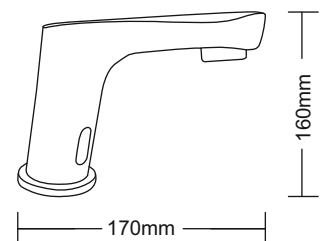

Basin Mounted Sensor Faucet Material : Chrome plated Brass Metal Body

Power : DC | AC | AC/DC (6V DC/ 220V AC)
Sensing Distance : 30-200mm
Safety Shut Off : 1 Minute
Working Water Pressure : 0.02Mpa-0.8Mpa
Inlet/ Outlet : G1/2" (Dn15)

Aesthetically Modern Luxury Designed Linear Sensor Faucet

MRP : DC - ₹8,490/- | AC - ₹8,290/- | AC-DC - ₹8,850/-