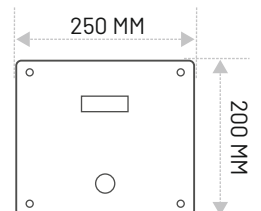

Automatic Flushing Sensors

MODEL : JETBUOY

Sensor Operated Bidet System 6V DC - 4X AA Size Alkaline

Sensing Distance : 30-500mm
Wave Sensor : Wave to ON / Wave to OFF
Working Water Pressure : 0.02Mpa-0.8Mpa
Inlet/Outlet : G1/2" (Dn15)

Highly convenient for elderly, Kids as it makes
Jet washing super easy

Accessories

Jetbuoy - Sensor Bidet System
Brass Coupling | Jet Spray (Brass)
Brass Elbow Chrome Plated

MRP : DC - ₹5,290/-

(Includes All Accessories)

Accessories

MODEL : BP-W105 (BRUSHED S.S)

Electrical Operated Concealed Automatic Toilet Flusher | 220V AC

Sensing Distance : Adjustable (50-500mm)
Flush Time : Adjustable
Working Water Pressure : 0.01Mpa-0.8Mpa
30mm Inlet/Outlet Orifice

Deodorize features of 24 hours voluntarily flush if no use

A pure electrical model having robust electrical
Solenoid valve that can handle more impurities
than AC/DC adapter operated battery system valve

MRP : AC - ₹7,990/-

MODEL : BP-W4472 (POLISHED CHROME S.S) - CONVERT CONCEALED PUSH FLUSH TANK PLATE TO AUTOMATIC

Battery Operated Concealed Automatic Toilet Flusher with Push Button 6V DC - 4X AA Size

Sensing Distance : 50-650mm
Flush Time : 8 Seconds Post-Flush
Working Water Pressure : 0.02Mpa-0.8Mpa
Inlet/Outlet : G1/2" (Dn15)

Replacement model with exact fitting for big
Rectangle plate type concealed model, Easily
Replaceable Model with SS Plate,
Motor & Battery Box.

MRP : DC - ₹12,290/-