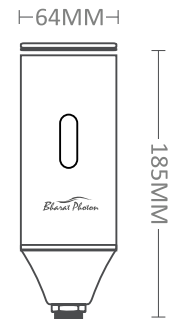

Exposed Urinal Sensor

MODEL : BP-U632/635 (Polycarbonate ABS Body)

Exposed Urinal Flusher 220V AC | 6V DC - 4X AA Size Alkaline

Sensing Distance : 50-650mm
Flush Time : 8 Seconds Post-flush
Working Water Pressure : 0.02Mpa-0.8Mpa
Inlet/ Outlet : G1/2" (Dn15)

White ABS body having flexibility to install solenoid valve inside or outside body as per site conditions

MRP : DC - ₹6,090/- | AC - ₹6,650/-

MODEL : BP-U732 (Polished Chrome Brass)

Battery Operated Exposed Urinal Flusher 6V DC - 4X AA Size Alkaline

Sensing Distance : 50-650mm
Flush Time : 8 Seconds Post-flush
Working Water Pressure : 0.02Mpa-0.8Mpa
Inlet/ Outlet : G1/2" (Dn15)

Polished Chrome Stylish Brass Retrofit model to convert your manual flush valve into automatic without any civil job required

MRP : DC - ₹7,290/-

DID YOU KNOW

An Automatic Sensor Urinal Flusher Saves Up To 2 Liters Per Flush, Compared To Manual Flushes, Leading To Significant Water Savings Over A Month In High-traffic Areas.