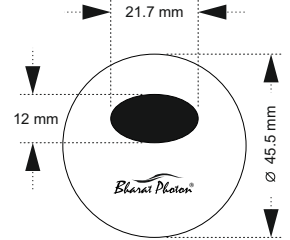

Integrated Automatic Urinal Sensors

MODEL : BP-U922C / BP-U922 (SPREADER SENSOR FOR URINAL POT)

Spreader Sensor for Ceramic Urinal Pots 6V DC - 4X AA Size Alkaline

Sensing Distance : 50-650mm
Flush Time : 8 Seconds Post-flush
Working Water Pressure : 0.02Mpa-0.8Mpa
Inlet/ Outlet : G1/2" (Dn15)

Best suitable model to replace imported inbuilt sensors with exact fitting matched

BP-U922C : MRP : DC - ₹6,290/- | AC-DC - ₹6,750/-

BP-U922 : MRP : DC - ₹5,590/- | AC-DC - ₹6,150/-

(AC/DC Adaptor on demand)

MODEL : BP-U312 (BRUSHED S.S.)

Battery Operated Concealed Urinal Flusher 6V DC - 4X AA Size

Sensing Distance : 50-650mm
Flush Time : 8 Seconds Post-flush
Working Water Pressure : 0.02Mpa-0.8Mpa
Inlet/ Outlet : G1/2" (Dn15)

Material : Screwless Front Plate SS with ABS frame, ABS Concealed Box, PoM Solenoid Valve with Brass flow control

Reliable & robust PoM Solenoid Valve (In 'S' type arrangement)

MRP : DC - ₹6,790/- | AC-DC - ₹7,350/-

(AC/DC Adaptor on demand)

MODEL : BP-U312P (BRUSHED S.S.)

Battery Operated Concealed Urinal Flusher with Manual Push Button 6V DC - 4X AA Size

Sensing Distance : 50-650mm
Flush Time : 8 Seconds Post-flush
Working Water Pressure : 0.02Mpa-0.8Mpa
Inlet/ Outlet : G1/2" (Dn15)

Material : Screwless Front Plate SS with ABS frame, ABS Concealed Box, PoM Solenoid Valve with Brass flow control

Reliable & robust PoM Solenoid Valve (In 'S' type arrangement)

MRP : DC - ₹7,790/- | AC-DC - ₹8,250/-

(AC/DC Adaptor on demand)