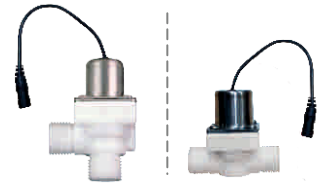

Replacement Automatic Urinal Sensors

MODEL : BP-U242L/S (SATIN SILVER)

Battery Operated Concealed Urinal Flusher 6V DC - 4X AA Size Alkaline

Sensing Distance : 50-650mm
Flush Time : 8 Seconds Post-flush
Working Water Pressure : 0.02Mpa-0.8Mpa
Inlet/ Outlet : G1/2 " (Dn15)

A flexible model with a loose valve for installation in false ceilings or concealed boxes, compatible with over 95% of faulty imported sensors in India.

Note : Can select any one valve & without concealed box

MRP : DC - ₹6,590/- | AC-DC - ₹7,150/-

(AC/DC Adaptor on demand)

MODEL : BP-U212L/S (BRUSHED S.S.)

Battery Operated Concealed Urinal Flusher 6V DC - 4X AA Size Alkaline

Sensing Distance : 50-650mm
Flush Time : 8 Seconds Post-flush
Working Water Pressure : 0.02Mpa-0.8Mpa
Inlet/ Outlet : G1/2 " (Dn15)

A flexible model with a loose valve for installation in false ceilings or concealed boxes, compatible with over 95% of faulty imported sensors in India.

Note : Can select any one valve & without concealed box

MRP : DC - ₹6,090/- | AC-DC - ₹6,650/-

(AC/DC Adaptor on demand)

MODEL : BP-U522 (BRUSHED S.S.)

Integrated Sensor for Ceramic Urinal Pots 6V DC - 4X AA Size Alkaline

Sensing Distance : 50-650mm
Flush Time : 8 Seconds Post-flush
Working Water Pressure : 0.02Mpa-0.8Mpa
Inlet/ Outlet : G1/2 " (Dn15)

Best suitable model to replace imported inbuilt sensors with exact fitting matched

Note : Also Available in Straight Valve

MRP : DC - ₹6,290/- | AC-DC - ₹6,850/-