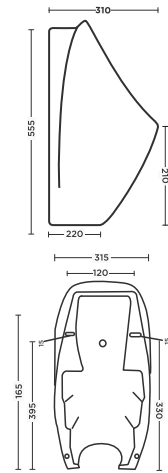

Sensor Integrated Urinal Pot

MODEL : BP-CARO (SENSOR INTEGRATED CERAMIC URINAL POT)

Sensor Integrated Urinal Pot 6V DC - 4X AA Size

Sensing Distance : 50-650mm
Flush Time : 8 Seconds Post-flush
Working Water Pressure : 0.02Mpa-0.8Mpa
Inlet/ Outlet : G1/2 " (Dn15)
Dimension : L315 x W310 x H555 mm
Universal Urinal Bracket
Urinal Outlet Accessories

A harmonious blend of aesthetics and functionality, this sleek ceramic urinal pot with a universal bracket adds elegance and ease to any space.

MRP : DC - ₹9,990/- | AC-DC - ₹10,550/-

(AC/DC Adaptor on demand)

MODEL : BP-SPARRO (SPREADER SENSOR INTEGRATED CERAMIC URINAL POT)

Urinal Pot with Spreader Sensor 6V DC - 4X AA Size Alkaline

Sensing Distance : 50-650mm
Flush Time : 8 Seconds Post-flush
Working Water Pressure : 0.02Mpa-0.8Mpa
Inlet/ Outlet : G1/2 " (Dn15)
Dimension : L315 x W310 x H555 mm
Universal Urinal Bracket
Urinal Outlet Accessories

A harmonious blend of aesthetics and functionality, this sleek ceramic urinal pot with a universal bracket adds elegance and ease to any space.

MRP : DC - ₹10,590/- | AC-DC - ₹11,150/-

(AC/DC Adaptor on demand)

MODEL : BP-BRAVO - Integrated EFS

Sensor Integrated Ceramic Urinal Pot 6V DC - 4X AA Size Alkaline

Sensing Distance : 50-650mm
Flush Time : 8 Seconds Post-flush
Working Water Pressure : 0.02Mpa-0.8Mpa
Inlet/ Outlet : G1/2 " (Dn15)
Dimension : L370 x W285 x H690 mm
Universal Urinal Bracket
Urinal Outlet Accessories

A harmonious blend of aesthetics and functionality, this sleek ceramic urinal pot with a universal bracket adds elegance and ease to any space.

MRP : DC - ₹12,990/- | AC-DC - ₹13,550/-

(AC/DC Adaptor on demand)