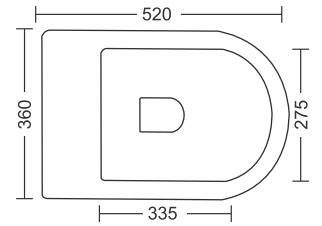

Ceramic Wall Hung WC

MODEL : BP-ZENIX-EASE

Rimless Wall Hung Closet White Color Ceramic

UF Seat Cover
Wall Hung
Fast Wash Aesthetic & Hygiene
Dimension : L520 X W360 X H350 MM

Crafted for durability, designed with user-friendliness, and mindful of the environment a hygienic solution perfect for modern settings

MRP : ₹7,790/-

MODEL : BP-CYPHER

Washdown Wall Hung Closet White Color Ceramic

UF Seat Cover
Wall Hung
Fast Wash Aesthetic & Hygiene
Dimension : L550 X W360 X H410 MM

Robust, eco-friendly, and user-focused a hygienic and stylish solution for modern, contemporary living.

MRP : ₹7,590/-

MODEL : BP-AEROBOWL

Washdown Wall Hung Closet White Color Ceramic

UF Seat Cover
Wall Hung
Fast Wash Aesthetic & Hygiene
Dimension : L490 X W350 X H365 MM

Durable, eco-friendly, and user centric a hygienic and elegant solution designed for contemporary spaces.

MRP : ₹8,090/-