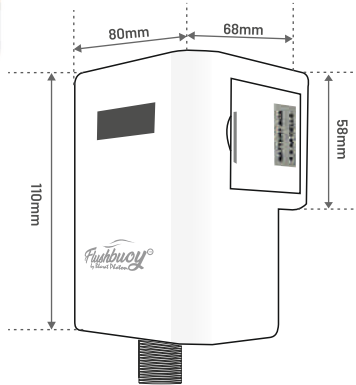

Battery Operated Exposed Urinal Sensor 6V DC - 4X AA Size Alkaline

Sensing Distance : 50-650mm
Flush Time : 8 Seconds Post-flush
Working Water Pressure : 0.02Mpa-0.8Mpa
Inlet/ Outlet : G1/2" (Dn15)

Cost-effective, ready-to-install model that automates existing manual flush systems with no need for civil work

MRP : DC - ₹5,590/-

AVAILABLE COLORS

MODEL : COMBO FB

Battery Operated Exposed Urinal Flusher with Ceramic Urinal Pot : 6V DC - 4X AA Size

Sensing Distance : 50-650mm
Flush Time : 8 Seconds Post-flush
Working Water Pressure : 0.02Mpa-0.8Mpa
Inlet/ Outlet : G1/2" (Dn15)

Ready to fit Model to Automate Existing Manual Flush
Fixing : Universal Urinal Bracket

MRP : DC - ₹8,290/-

Accessories Included