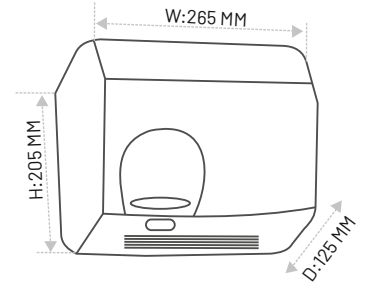

Strong air flow with rotatory air spout
Attractive & robust stainless steel body

MRP : AC - ₹15,990/-

MODEL : BP-HDS-610 (RPM - 9000)

Highly attractive low cost Stainless Steel Hand Dryer

Material : Stainless Steel 304 Grade
Rated Voltage : 220V AC
Rated Frequency : 50 / 60 Hz
Air Speed : > 12 M/S
Auto Cut Off : 60 Second
Drying Time : < 12 Second
Power Variable : 1500 W