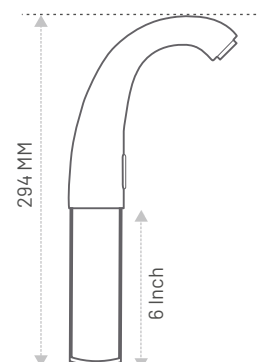

Basin Mounted Sensor Faucet

Material : Chrome plated Brass Metal Body

Power : DC | AC | AC/DC (6V DC/ 220V AC)
Sensing Distance : 30-200mm
Safety Shut Off : 1 Minute
Working Water Pressure : 0.02Mpa-0.8Mpa
Inlet/ Outlet : G1/2 " (Dn15)

Stylish & sleek design with linear sensor,
Specially crafted for small to medium size basin
With 6 inch extension

MRP : DC - ₹8,190/- | AC - ₹7,990/- | AC-DC - ₹8,550/-