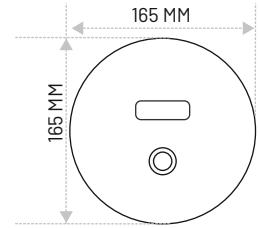

FLOW RATE TABLE	Pressure (Mpa)	0.02	0.05	0.1	0.2	0.3
	Average Flow rate (L/min)	3	9	14	18	23