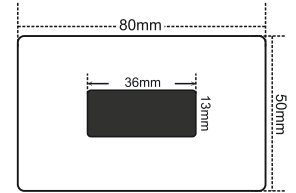

Integrated Automatic Urinal Sensors

MODEL : BP-U522M (POLISHED CHROME BRASS)

Integrated Sensor for Ceramic Urinal Pots 6V DC - 4X AA Size Alkaline

Sensing Distance : 50-650mm
Flush Time : 8 Seconds Post-flush
Working Water Pressure : 0.02Mpa-0.8Mpa
Inlet/ Outlet : G1/2 " (Dn15)
Best suitable model to replace imported inbuilt sensors with exact fitting matched

MRP : DC - ₹6,590/- | AC-DC - ₹7,150/-

(AC/DC Adaptor on demand)

MODEL : BP-U622 (POLISHED CHROME BRASS)

Integrated Sensor for Ceramic Urinal Pots 6V DC - 4X AA Size Alkaline

Sensing Distance : 50-650mm
Flush Time : 8 Seconds Post-flush
Working Water Pressure : 0.02Mpa-0.8Mpa
Inlet/ Outlet : G1/2 " (Dn15)
Best suitable model to replace imported inbuilt sensors with exact fitting matched

MRP : DC - ₹6,790/- | AC-DC - ₹7,350/-

(AC/DC Adaptor on demand)

MODEL : BP-U822M (POLISHED CHROME BRASS)

Integrated Sensor for Ceramic Urinal Pots 6V DC - 4X AA Size Alkaline

Sensing Distance : 50-650mm
Flush Time : 8 Seconds Post-flush
Working Water Pressure : 0.02Mpa-0.8Mpa
Inlet/ Outlet : G1/2 " (Dn15)
Best suitable model to replace imported inbuilt sensors with exact fitting matched

MRP : DC - ₹6,590/- | AC-DC - ₹7,150/-

(AC/DC Adaptor on demand)