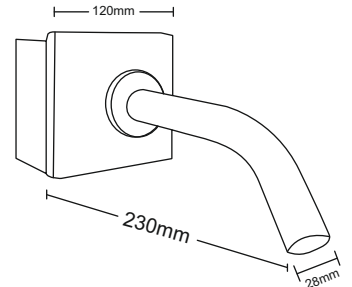

Wall Mounted Sensor Faucets

MODEL : BP-F402DC (RECESSED)

Wall Mounted Sensor Faucet with Concealed Box Material : Chrome plated Brass Metal Body

Power : DC (6V DC Alkaline Battery)
Sensing Distance : 30-150mm
Safety Shut Off : 1 Minute
Working Water Pressure : 0.02Mpa-0.8Mpa
Inlet/ Outlet : G1/2" (Dn15)

Revolutionary design having no sensor cut in front plate as it has mouth sensor faucet, No separate control unit required

MRP : DC - ₹8,890/-

MODEL : BP-F072DC / 075AC / 077AC/DC

Wall Mounted Sensor Faucet Material : Chrome plated Brass Metal Body

Power : DC | AC | AC/DC (6V DC / 220V AC)
Sensing Distance : 30-200mm
Safety Shut Off : 1 Minute
Working Water Pressure : 0.02Mpa-0.8Mpa
Inlet/ Outlet : G1/2" (Dn15)

Hidden bottom sensor for robust & sturdy use, Perfect design for High Traffic

MRP : DC - ₹8,490/- | AC - ₹8,290/- | AC-DC - ₹8,850/-

MODEL : BP-F143DC

Battery Operated Retrofit Sensor Faucet Material : Chrome plated Brass Body

Power : DC 6V 4X AA Size Alkaline
Sensing Distance : 30-200mm
Safety Shut Off : 1 Minute
Working Water Pressure : 0.02Mpa-0.8Mpa
No separate control unit required

Rotatory spout for convenient sink wash

MRP : DC - ₹8,990/-