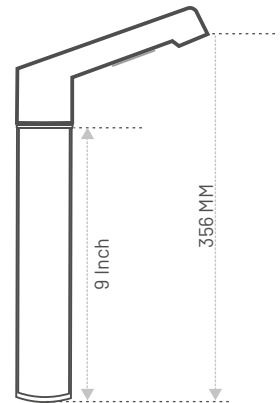

Long Body Faucet for Table Top Wash Basins

Material : Chrome plated Brass Metal Body

Power : DC | AC | AC/DC (6V DC/ 220V AC)
Sensing Distance : 30-200mm
Safety Shut Off : 1 Minute
Working Water Pressure : 0.02Mpa-0.8Mpa
Inlet/ Outlet : G1/2 " (Dn15)

Hidden bottom sensor for robust & sturdy use,
Perfect design for High Traffic
With 9 inch extension

MRP : DC - ₹9,490/- | AC - ₹9,290/- | AC-DC - ₹9,850/-