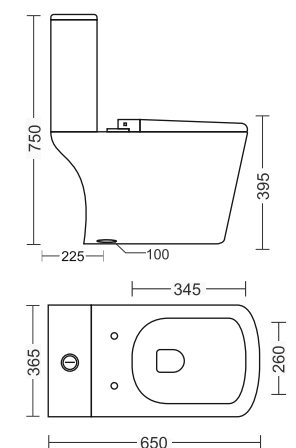

Ceramic Floor Mounted WC

MODEL : BP-OPTIVO

Washdown Floor Mounted One Piece Closet White Color Ceramic

Dimension : L650 X W355 X H750 MM
S TRAP 225MM (9")
Wash Down Flushing

A meticulously designed floor-mounted solution with built-in perfection and convenient washdown features for optimal hygiene

MRP : ₹10,490/-

MODEL : BP-PHOENIX-4D

Touch-Free Sensor at Top of the Commode

Floor Mounted One Piece Closet With Touchless Wave Sensor Flushing

Dimension : L645 X W360 X H725 MM
S TRAP 225MM (9")
Wash Down Flushing
Input : 4X AA Size Alkaline Batteries

Floor-mounted design with touchless wave sensor for efficient flushing. Battery-powered for convenience and hygiene.

With Sensor MRP : ₹15,990/-

Without Sensor MRP : ₹11,290/-

MODEL : BP-PHOENIX-6D

6D Siphonic Floor Mounted Closet White Color Ceramic

Dimension : L650 x W365 x H750 mm
S TRAP 225MM (9")
Tornado Flushing

Precisely crafted floor-mounted fixture with 6D Tornado Flushing for unmatched hygiene. A Hygiene Standard Setter

MRP : ₹11,790/-