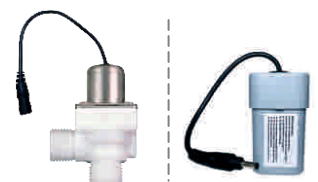

Integrated Automatic Urinal Sensors

MODEL : BP-U522M (POLISHED CHROME BRASS)

Integrated Sensor for Ceramic Urinal Pots 6V DC - 4X AA Size Alkaline

Sensing Distance : 50-650mm
Flush Time : 8 Seconds Post-flush
Working Water Pressure : 0.02Mpa-0.8Mpa
Inlet/ Outlet : G1/2 " (Dn15)
Best suitable model to replace imported inbuilt sensors with exact fitting matched

MRP : DC - ₹6,590/- | AC-DC - ₹7,150/-

(AC/DC Adaptor on demand)

MODEL : BP-U622 (POLISHED CHROME BRASS)

Integrated Sensor for Ceramic Urinal Pots 6V DC - 4X AA Size Alkaline

Sensing Distance : 50-650mm
Flush Time : 8 Seconds Post-flush
Working Water Pressure : 0.02Mpa-0.8Mpa
Inlet/ Outlet : G1/2 " (Dn15)
Best suitable model to replace imported inbuilt sensors with exact fitting matched

MRP : DC - ₹6,790/- | AC-DC - ₹7,350/-

(AC/DC Adaptor on demand)

MODEL : BP-U822M (POLISHED CHROME BRASS)

Integrated Sensor for Ceramic Urinal Pots 6V DC - 4X AA Size Alkaline

Sensing Distance : 50-650mm
Flush Time : 8 Seconds Post-flush
Working Water Pressure : 0.02Mpa-0.8Mpa
Inlet/ Outlet : G1/2 " (Dn15)
Best suitable model to replace imported inbuilt sensors with exact fitting matched

MRP : DC - ₹6,590/- | AC-DC - ₹7,150/-

(AC/DC Adaptor on demand)