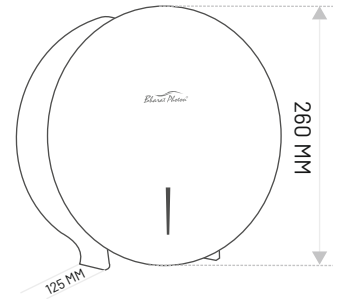

Manual Tissue / Toilet Paper Dispensers

MODEL : BP-TDJ-604

Stainless Steel Jumbo Roll Dispenser

Material : Stainless Steel (304)
Mounting Type : Wall Mount
Style : Lockable Design
Capacity : Single Roll Wall Mount
Healthy and Eco-friendly. Hygienic,
Anti corrosion, Attractive and durable.

MRP : ₹4,390/-

MODEL : BP-TDA-605

Wall Mounted Jumbo Roll Toilet Paper Dispenser

Material : Polycarbonate ABS
Mounting Type : Wall Mount
Style : Modern Design
Capacity : Single Roll Wall Mount
Healthy and Eco-friendly. Hygienic,
Anti corrosion, Attractive and durable.

MRP : ₹2,290/-

MODEL : BP-TDM-604

Wall Mount Chrome Plated Toilet Paper Roll Holder

Material : Chrome Plated Brass
Mounting Type : Wall Mount
Style : Elegant Design
Capacity : Single Roll Wall Mount

Elegant design with a chrome finish that adds
a touch of elegance to your bathroom.

MRP : ₹2,020/-