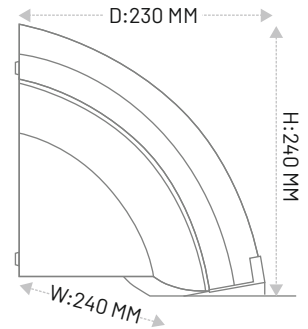

Automatic Hand Dryers

MODEL : BP-HD-923 (RPM - 2400)

Polycarbonate ABS casing Hand Dryer Low noise & low energy consumption

Material : Polycarbonate ABS
Rated Voltage : 220V AC
Rated Frequency : 50 / 60 Hz
Air Speed : > 15 M/S
Auto Cut Off : 60 Second
Drying Time : < 15 Second
Power Variable : 1800 W

Fashionable yet elegant aesthetic design than
Enhances the beauty of your place

MRP : AC - ₹5,390/-

MODEL : BP-HD-971S (RPM - 2400) WHITE

Polycarbonate ABS casing Hand Dryer With Blue LED lights

Material : Polycarbonate ABS
Rated Voltage : 220V AC
Rated Frequency : 50 / 60 Hz
Air Speed : > 15 M/S
Auto Cut Off : 60 Second
Drying Time : < 15 Second
Power Variable : 2000 W

Blue LED lights on the front panel that
adds to the aesthetic appeal

MRP : AC - ₹6,690/-

MODEL : BP-HD-971B (RPM - 2400) BLACK

Polycarbonate ABS casing Hand Dryer With Blue LED lights

Material : Polycarbonate ABS
Rated Voltage : 220V AC
Rated Frequency : 50 / 60 Hz
Air Speed : > 15 M/S
Auto Cut Off : 60 Second
Drying Time : < 15 Second
Power Variable : 2000 W

Polycarbonate ABS casing Hand Dryer
With Blue LED lights

MRP : AC - ₹6,790/-