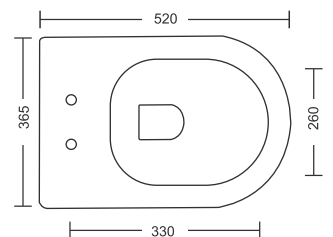

MRP : ₹8,290/-

MODEL : BP-PROTIUM

Rimless Wall Hung Closet White Color Ceramic

UF Seat Cover
Wall Hung
Fast Wash Aesthetic & Hygiene
Dimension : L520 X W365 X H350 MM

Built to last, user-friendly, and environmentally conscious—a hygienic solution tailored for modern spaces.

MRP : ₹7,990/-

Ceramic Wall Hung WC

MODEL : BP-ZENIX-EASE

Rimless Wall Hung Closet White Color Ceramic

UF Seat Cover
Wall Hung
Fast Wash Aesthetic & Hygiene
Dimension : L520 X W360 X H350 MM

Crafted for durability, designed with user-friendliness, and mindful of the environment a hygienic solution perfect for modern settings