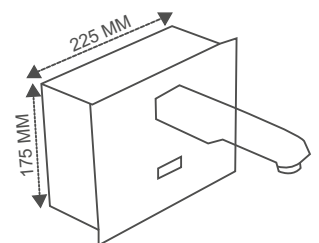

Battery operated touchless tap with sensor present on SS PLATE

MRP : DC - ₹9,850/-

Long Body Sensor Faucets

MODEL : BP-F302DC / 305AC / 307AC/DC

Long Body Faucet for Table Top Wash Basins

Material : Chrome plated Brass Metal Body