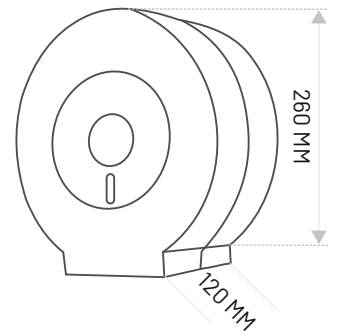

MRP : ₹2,290/-

MODEL : BP-TDM-604

Wall Mount Chrome Plated Toilet Paper Roll Holder

Material : Chrome Plated Brass
Mounting Type : Wall Mount
Style : Elegant Design
Capacity : Single Roll Wall Mount

Elegant design with a chrome finish that adds
a touch of elegance to your bathroom.