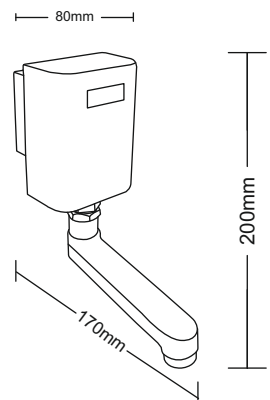

Wall Mounted Sensor Faucets

MODEL : BP-F192DC / 195AC / 197AC/DC

Wall Mounted Mouth Sensor Faucet Material : Chrome plated Brass Metal Body

Power : DC | AC | AC/DC (6V DC/ 220V AC)
Sensing Distance : 30-150mm
Safety Shut Off : 1 Minute
Working Water Pressure : 0.02Mpa-0.8Mpa
Inlet/ Outlet : G1/2 " (Dn15)

Sleek hidden mouth sensor at faucet opening for Great user experience

MRP : DC - ₹6,690/- | AC - ₹6,490/- | AC-DC - ₹7,050/-

MODEL : BP-F112DC / 115AC / 117AC/DC

Wall Mounted Sensor Faucet Material : Chrome plated Brass Metal Body

Power : DC | AC | AC/DC (6V DC/ 220V AC)
Sensing Distance : 30-200mm
Safety Shut Off : 1 Minute
Working Water Pressure : 0.02Mpa-0.8Mpa
Inlet/ Outlet : G1/2 " (Dn15)

Rotatory swan neck design with linear sensor for Seamless user experience

MRP : DC - ₹6,490/- | AC - ₹6,290/- | AC-DC - ₹6,850/-

MODEL : BP-F144DC

Battery Operated Retrofit Sensor Faucet Material : ABS with Chrome plated Brass Spout

Power : DC 6V AA Size Alkaline
Sensing Distance : 30-200mm
Safety Shut Off : 1 Minute
Working Water Pressure : 0.02Mpa-0.8Mpa
Inlet/ Outlet : G1/2 " (Dn15)

Polycarbonate ABS with Chrome plated Brass Rotatory Spout for convenient use

MRP : DC - ₹6,290/-

Note : Also Available in Straight Valve