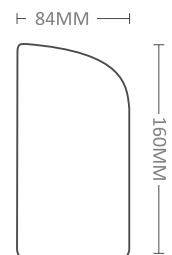

Exposed Urinal Sensor

MODEL : BP-U632/635 (Polycarbonate ABS Body)

Exposed Urinal Flusher 220V AC | 6V DC - 4X AA Size Alkaline

Sensing Distance : 50-650mm
Flush Time : 8 Seconds Post-flush
Working Water Pressure : 0.02Mpa-0.8Mpa
Inlet/ Outlet : G1/2" (Dn15)

White ABS body having flexibility to install solenoid valve inside or outside body as per site conditions

MRP : DC - ₹6,090/- | AC - ₹6,650/-

SIDE VIEW

MODEL : BP-U732 (Polished Chrome Brass)

Battery Operated Exposed Urinal Flusher 6V DC - 4X AA Size Alkaline

Sensing Distance : 50-650mm
Flush Time : 8 Seconds Post-flush
Working Water Pressure : 0.02Mpa-0.8Mpa
Inlet/ Outlet : G1/2" (Dn15)

Polished Chrome Stylish Brass Retrofit model to convert your manual flush valve into automatic without any civil job required

MRP : DC - ₹7,290/-

DID YOU KNOW

An Automatic Sensor Urinal Flusher Saves Up To 2 Liters Per Flush, Compared To Manual Flushes, Leading To Significant Water Savings Over A Month In High-traffic Areas.