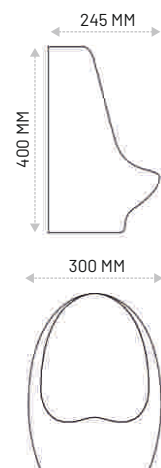

FLOW RATE TABLE	Pressure (Mpa)	0.05	0.1	0.2	0.3	0.5
	Average Flow rate (L/min)	30	55	75	100	145