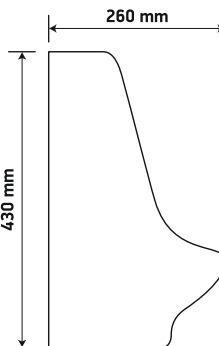

2 YEARS WARRANTY

FLUSH BUOY

The ultimate automatic flusher with hands-free technology for effortless hygiene. Designed for all urinal types, it offers precision flushing and water-saving efficiency.