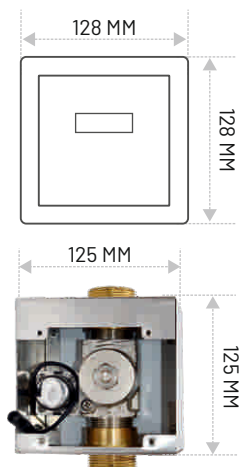

FLOW RATE TABLE	Pressure (Mpa)	0.05	0.1	0.2	0.3	0.5	
	Average Flow rate (L/min)		30	55	75	100	145