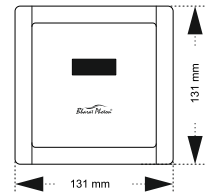

Integrated Automatic Urinal Sensors

MODEL : BP-U922C / BP-U922 (SPREADER SENSOR FOR URINAL POT)

Spreader Sensor for Ceramic Urinal Pots 6V DC - 4X AA Size Alkaline

Sensing Distance : 50-650mm
Flush Time : 8 Seconds Post-flush
Working Water Pressure : 0.02Mpa-0.8Mpa
Inlet/ Outlet : G1/2" (Dn15)

Best suitable model to replace imported inbuilt sensors with exact fitting matched

BP-U922C : MRP : DC - ₹6,290/- | AC-DC - ₹6,750/-

BP-U922 : MRP : DC - ₹5,590/- | AC-DC - ₹6,150/-

(AC/DC Adaptor on demand)

MODEL : BP-U312 (BRUSHED S.S.)

Battery Operated Concealed Urinal Flusher 6V DC - 4X AA Size

Sensing Distance : 50-650mm
Flush Time : 8 Seconds Post-flush
Working Water Pressure : 0.02Mpa-0.8Mpa
Inlet/ Outlet : G1/2" (Dn15)

Material : Screwless Front Plate SS with ABS frame, ABS Concealed Box, PoM Solenoid Valve with Brass flow control

Reliable & robust PoM Solenoid Valve (In 'S' type arrangement)

MRP : DC - ₹6,790/- | AC-DC - ₹7,350/-

(AC/DC Adaptor on demand)

MODEL : BP-U312P (BRUSHED S.S.)

Battery Operated Concealed Urinal Flusher with Manual Push Button 6V DC - 4X AA Size

Sensing Distance : 50-650mm
Flush Time : 8 Seconds Post-flush
Working Water Pressure : 0.02Mpa-0.8Mpa
Inlet/ Outlet : G1/2" (Dn15)

Material : Screwless Front Plate SS with ABS frame, ABS Concealed Box, PoM Solenoid Valve with Brass flow control

Reliable & robust PoM Solenoid Valve (In 'S' type arrangement)

MRP : DC - ₹7,790/- | AC-DC - ₹8,250/-

(AC/DC Adaptor on demand)