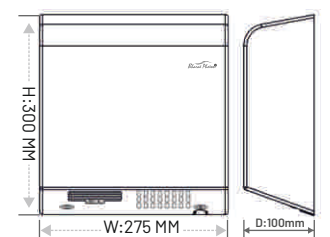

Super slim, Stylish design - Only 10cm deep Space-saving design

MRP : AC - ₹17,290/-

High Speed Hand Dryers

MODEL : BP-HDS-720 (RPM - 26000)

1 YEARS WARRANTY

High speed Hand Dryer Energy Efficient with a long life motor