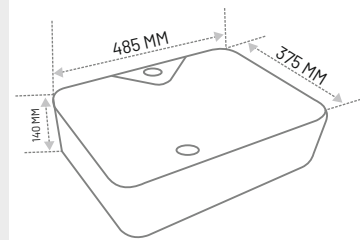

MODEL : BP-CELINE

White Ceramic Round Art Wash Basin - Counter Top

Integrated Structure
Seamless and Anti-Leakage
Dimension : L450 X W450 X H140 MM

Sleek white ceramic round basin with a slim rim design, adding elegance and charm to any space. Seamless and durable for a modern look.

MRP : ₹7,790/-

MODEL : BP-PROXIM

White Ceramic Art Wash Basin - Counter Top

Integrated Structure,
Seamless and Anti-Leakage
Dimension : L485 X W375 X H140 MM

Stylish White Ceramic Art Wash Basin featuring an integrated slot for tap installation. Perfect for a seamless and modern look, combining functionality with elegant design."

MRP : ₹5,690/-

MODEL : BP-PROLINE

White Ceramic Art Wash Basin - Counter Top

Integrated Structure,
Seamless and Anti-Leakage
Dimension : L480 X W360 X H130 MM

Elegant White Ceramic Art Wash Basin with a sleek design. Ideal for adding a touch of charm and sophistication to any space, with external tap installation for a seamless look.

MRP : ₹5,890/-