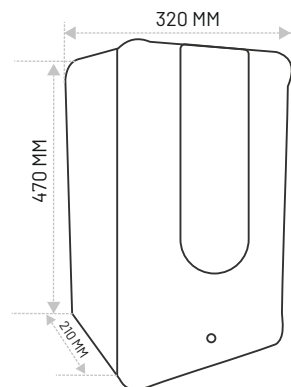

Automatic Soap / Sanitizer Dispensers

MODEL : BP-ASS-122

Battery Operated Automatic Disinfecting Soap Dispenser | 9V DC - 6X AA Size

Material : Stainless Steel Casing
Storage Capacity : 700ml
Sensing Range : 5-9cm
Dispense Volume : 2ml

This durable stainless steel dispenser features an 700ml capacity and sleek design, ensuring reliable performance with every use.

MRP : DC - ₹5,390/-

MODEL : BP-HSA-666 (SPRAY TYPE)

Electrically Operated Automatic Sanitizer Dispenser

Material : Polycarbonate ABS
Storage Capacity : 12Ltr
Sensing Range : 8-10cm
Fully Automatic & Touchless Use
Power Input : 220V AC Supply

NO-TOUCH DESIGN – Ideal For High Traffic
Reduces germ transmission
Transparent Sanitizer tank for easy monitoring

MRP : AC - ₹14,590/-

MODEL : BP-HSA-283 (SPRAY TYPE)

Electrically Operated Automatic Sanitizer Dispenser

Material : Stainless Steel (304 Grade)
Storage Capacity : 2000ml
Sensing Range : 8-10cm
Fully Automatic & Touchless Use
Power Input : 220V AC Supply

Fully Automatic & Touchless Sanitizer Dispenser
High capacity (2000ml) with 304-grade SS
for durability Powered by 220V AC,
ideal for heavy use in high-traffic areas

MRP : AC - ₹29,990/-