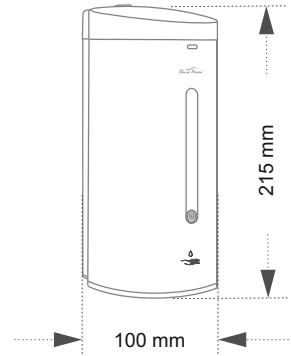

Automatic Soap / Sanitizer Dispensers

MODEL : BP-ASS-122

Battery Operated Automatic Disinfecting Soap Dispenser | 9V DC - 6X AA Size

Material : Stainless Steel Casing
Storage Capacity : 700ml
Sensing Range : 5-9cm
Dispense Volume : 2ml

This durable stainless steel dispenser features an 700ml capacity and sleek design, ensuring reliable performance with every use.

MRP : DC - ₹5,390/-

MODEL : BP-HSA-666 (SPRAY TYPE)

Electrically Operated Automatic Sanitizer Dispenser

Material : Polycarbonate ABS
Storage Capacity : 12Ltr
Sensing Range : 8-10cm
Fully Automatic & Touchless Use
Power Input : 220V AC Supply

NO-TOUCH DESIGN – Ideal For High Traffic
Reduces germ transmission
Transparent Sanitizer tank for easy monitoring

MRP : AC - ₹14,590/-

MODEL : BP-HSA-283 (SPRAY TYPE)

Electrically Operated Automatic Sanitizer Dispenser

Material : Stainless Steel (304 Grade)
Storage Capacity : 2000ml
Sensing Range : 8-10cm
Fully Automatic & Touchless Use
Power Input : 220V AC Supply

Fully Automatic & Touchless Sanitizer Dispenser
High capacity (2000ml) with 304-grade SS
for durability Powered by 220V AC,
ideal for heavy use in high-traffic areas

MRP : AC - ₹29,990/-