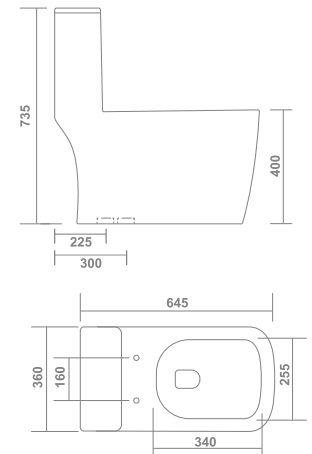

Ceramic Floor Mounted WC

MODEL : BP-OPTIVO

Washdown Floor Mounted One Piece Closet White Color Ceramic

Dimension : L650 X W355 X H750 MM
S TRAP 225MM (9")
Wash Down Flushing

A meticulously designed floor-mounted solution with built-in perfection and convenient washdown features for optimal hygiene

MRP : ₹10,490/-

MODEL : BP-PHOENIX-4D

Touch-Free Sensor at Top of the Commode

Floor Mounted One Piece Closet With Touchless Wave Sensor Flushing

Dimension : L645 X W360 X H725 MM
S TRAP 225MM (9")
Wash Down Flushing
Input : 4X AA Size Alkaline Batteries

Floor-mounted design with touchless wave sensor for efficient flushing. Battery-powered for convenience and hygiene.

With Sensor MRP : ₹15,990/-

Without Sensor MRP : ₹11,290/-

MODEL : BP-PHOENIX-6D

6D Siphonic Floor Mounted Closet White Color Ceramic

Dimension : L650 x W365 x H750 mm
S TRAP 225MM (9")
Tornado Flushing

Precisely crafted floor-mounted fixture with 6D Tornado Flushing for unmatched hygiene. A Hygiene Standard Setter

MRP : ₹11,790/-