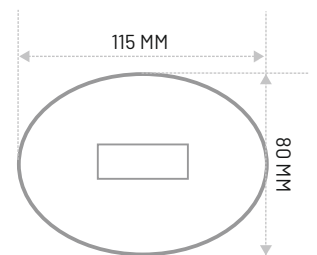

Integrated Automatic Urinal Sensors

MODEL : BP-U522M (POLISHED CHROME BRASS)

Integrated Sensor for Ceramic Urinal Pots 6V DC - 4X AA Size Alkaline

Sensing Distance : 50-650mm
Flush Time : 8 Seconds Post-flush
Working Water Pressure : 0.02Mpa-0.8Mpa
Inlet/ Outlet : G1/2 " (Dn15)
Best suitable model to replace imported inbuilt sensors with exact fitting matched

MRP : DC - ₹6,590/- | AC-DC - ₹7,150/-

(AC/DC Adaptor on demand)

MODEL : BP-U622 (POLISHED CHROME BRASS)

Integrated Sensor for Ceramic Urinal Pots 6V DC - 4X AA Size Alkaline

Sensing Distance : 50-650mm
Flush Time : 8 Seconds Post-flush
Working Water Pressure : 0.02Mpa-0.8Mpa
Inlet/ Outlet : G1/2 " (Dn15)
Best suitable model to replace imported inbuilt sensors with exact fitting matched

MRP : DC - ₹6,790/- | AC-DC - ₹7,350/-

(AC/DC Adaptor on demand)

MODEL : BP-U822M (POLISHED CHROME BRASS)

Integrated Sensor for Ceramic Urinal Pots 6V DC - 4X AA Size Alkaline

Sensing Distance : 50-650mm
Flush Time : 8 Seconds Post-flush
Working Water Pressure : 0.02Mpa-0.8Mpa
Inlet/ Outlet : G1/2 " (Dn15)
Best suitable model to replace imported inbuilt sensors with exact fitting matched

MRP : DC - ₹6,590/- | AC-DC - ₹7,150/-

(AC/DC Adaptor on demand)