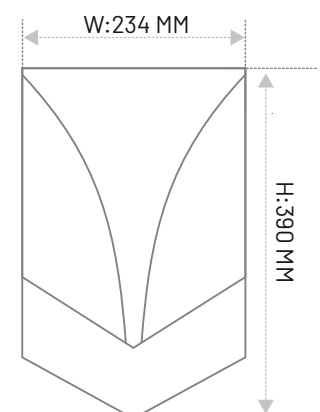

High Speed Jet Hand Dryers

MODEL : BP-HLA-981 (RPM - 21000)

JET Hand Dryer Aesthetically designed, Jet high speed

Material : Polycarbonate ABS
Rated Voltage : 220V AC
Rated Frequency : 50 / 60 Hz
Air Speed : > 95 M/S
Auto Cut Off : 20 Second
Drying Time : 5-7 Second
Power Variable : 1200-1800 W
Dimensions : W300 X D190 X H650

Highly energy efficient as compared to conventional models

MRP : AC - ₹50,990/-

MODEL : BP-HD-951 (RPM - 30000)

Polycarbonate ABS casing Automatic Airblade Jet Hand Dryer

Material : Polycarbonate ABS
Rated Voltage : 220V AC
Rated Frequency : 50 / 60 Hz
Air Speed : > 95 M/S
Auto Cut Off : 60 Second
Drying Time : 5-7 Second
Power Variable : 1200 W
Dimensions : W234 X D144 X H390

Power accurately reduce the flow of air to light machines, bringing more power

MRP : AC - ₹12,990/-

MODEL : BP-HD-951B (RPM - 30000) BLACK

Polycarbonate ABS casing Automatic Airblade Jet Hand Dryer

Material : Polycarbonate ABS
Rated Voltage : 220V AC
Rated Frequency : 50 / 60 Hz
Air Speed : > 95 M/S
Auto Cut Off : 60 Second
Drying Time : 5-7 Second
Power Variable : 1200 W
Dimensions : W234 X D144 X H390

Power accurately reduce the flow of air to light machines, bringing more power

MRP : AC - ₹12,990/-