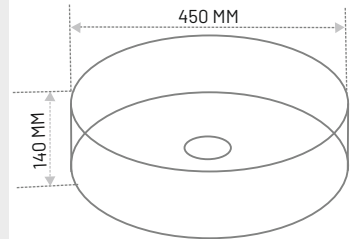

MODEL : BP-CELINE

White Ceramic Round Art Wash Basin - Counter Top

Integrated Structure
Seamless and Anti-Leakage
Dimension : L450 X W450 X H140 MM

Sleek white ceramic round basin with a slim rim design, adding elegance and charm to any space. Seamless and durable for a modern look.

MRP : ₹7,790/-

MODEL : BP-PROXIM

White Ceramic Art Wash Basin - Counter Top

Integrated Structure,
Seamless and Anti-Leakage
Dimension : L485 X W375 X H140 MM

Stylish White Ceramic Art Wash Basin featuring an integrated slot for tap installation. Perfect for a seamless and modern look, combining functionality with elegant design."

MRP : ₹5,690/-

MODEL : BP-PROLINE

White Ceramic Art Wash Basin - Counter Top

Integrated Structure,
Seamless and Anti-Leakage
Dimension : L480 X W360 X H130 MM

Elegant White Ceramic Art Wash Basin with a sleek design. Ideal for adding a touch of charm and sophistication to any space, with external tap installation for a seamless look.

MRP : ₹5,890/-