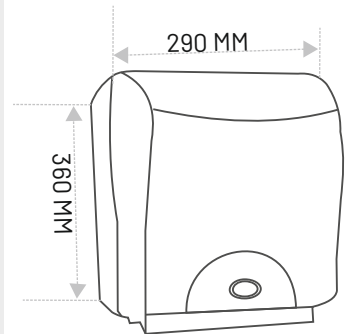

MODEL : BP-TSS-628

Stainless Steel Tissue Paper Dispenser

Material : Stainless Steel Casing (304)
Mounting Type : Wall Mount
Paper Type : C-Folded, M-Folded
Capacity : 300-400 Tissues

The dispenser has a durable shell and is a long-lasting product. It is resistant against moisture and corrosion.

MRP : ₹3,990/-

MODEL : BP-TPA-611

Automatic Autocut Tissue Paper Dispenser

Material : Polycarbonate ABS
Power : 220V AC/ 6VDC
Touchfree Infrared Sensor
Paper roll size : 195-200mm
Dia : < 200mm
One tissue at a time dispenser

Push button and sensor operation, Infrared induction, Automatic paper out

MRP : ₹12,990/-

(One set paper roll included)

MODEL : BP-TSS-629

Stainless Steel Tissue Paper Dispenser

Material : Stainless Steel Casing (304)
Mounting Type : Wall Mount
Paper Type : C-Folded, M-Folded
Capacity : 300-400 Tissues

The dispenser has a durable shell and is a long-lasting product. It is resistant against moisture and corrosion.

MRP : ₹3,690/-