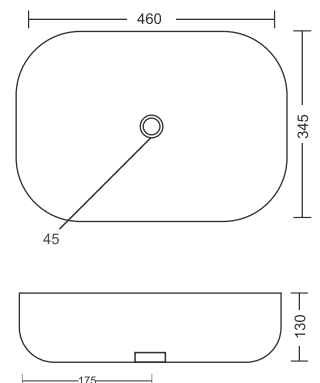

MODEL : BP-PROLINE-LUXE

White Ceramic Art Wash Basin - Counter Top

Integrated Structure
Seamless and Anti-Leakage
Dimension : L500 X W375 X H145 MM

Elegant white ceramic basin with a slim rim design, offering durability and a modern aesthetic for any space.

MRP : ₹6,790/-

MODEL : BP-PROAMBER

White Ceramic Art Wash Basin - Counter Top

Integrated Structure,
Seamless and Anti-Leakage
Dimension : L530 X W330 X H135 MM

Our sleek white ceramic basin features a luxury curved design, combining durability with a contemporary aesthetic suitable for any setting

MRP : ₹6,590/-

MODEL : BP-PROBLISS

White Ceramic Art Wash Basin - Counter Top

Integrated Structure,
Seamless and Anti-Leakage
Dimension : L460 X W345 X H130 MM

white ceramic basin boasts a slender rim design, seamlessly blending durability with a modern aesthetic that complements any space

MRP : ₹5,290/-