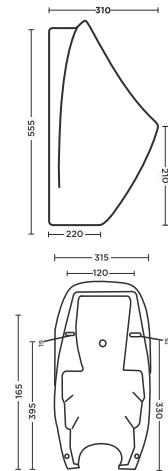

Ceramic Urinal Pot

MODEL : BP-CARO-MU

White Colour Ceramic Urinal Pot Fixing Wall Mounted Outlet

Dimension : L315 x W310 x H555 mm
Universal Urinal Bracket
Urinal Outlet Accessories

A harmonious blend of aesthetics and functionality, this sleek ceramic urinal pot with a universal bracket adds elegance and ease to any space.

MRP : ₹5,290/-

MODEL : BP-TRICO

White Colour Ceramic Urinal Pot Fixing Wall Mounted Outlet

Dimension : L310 x W290 x H580 mm
Universal Urinal Bracket
Urinal Outlet Accessories

Combining style and practicality, this modern ceramic urinal pot enhances the elegance and functionality of any space.

MRP : ₹6,490/-

MODEL : BP-BRADE

White Colour Ceramic Urinal Pot Fixing Wall Mounted Outlet

Dimension : L245 x W300 x H400 mm
Universal Urinal Bracket
Urinal Outlet Accessories

Sleek white ceramic urinal pot with a universal bracket and accessories. Fine finishing adds an elegant, aesthetic touch to any space.

MRP : ₹4,290/-

FLOW RATE TABLE	Pressure (Mpa)	0.05	0.1	0.2	0.3	0.5
	Average Flow rate (L/min)	30	55	75	100	145