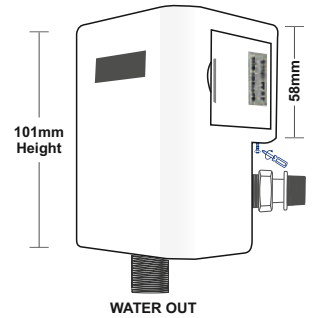

ABS Retro Fit Automatic Sensor Tap

MODEL : WASHBUOY (EXPOSED TYPE)

Battery Operated Retrofit Wall Mounted Sensor Faucet

Power : DC 6V 4X AA Size Alkaline
Sensing Distance : 30-400mm
Safety Shut Off : 1 Minute
Working Water Pressure : 0.02Mpa-0.8Mpa
Inlet/ Outlet : G1/2" (Dn15)

A sleek and easy-to-install hand wash sensor that works with any washbasin with a wall-mounted water pipe.

MRP : DC - ₹5,590/-

MODEL : COOLBUOY (EXPOSED TYPE)

Battery Operated Retrofit Sensor Faucet Designed for Water Cooler with Storage Tanks

Power : DC 6V 4X AA Size Alkaline
Sensing Distance : 30-400mm
Safety Shut Off : 1 Minute
Work on ZERO water pressure only
Inlet/ Outlet : G1/2" (Dn15)

COOLBUOY is an extremely essential made in India product to stop virus Spreads due to touching of manual faucets

MRP : DC - ₹5,290/-

Automatic

PRESENTING FUTURISTIC RANGE OF
TOUCHLESS FAUCETS
& ACCESSORIES

WATER
SAVING

HYGIENIC

INSTALLATION
FRIENDLY

ECONOMICAL

EASY TO
SERVICE

RELIABLE