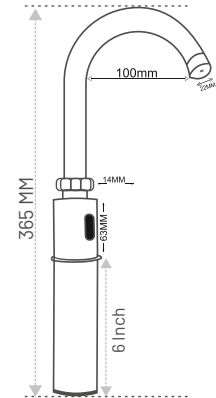

Long Body Faucet for Table Top Wash Basins Material : Chrome plated Brass Metal Body

Power : DC | AC | AC/DC (6V DC/ 220V AC)
Sensing Distance : 30-200mm
Safety Shut Off : 1 Minute
Working Water Pressure : 0.02Mpa-0.8Mpa
Inlet/ Outlet : G1/2 " (Dn15)

Rotatory swan neck design with linear sensor,
Perfect design for High Traffic
With 6 inch extension

MRP : DC - ₹8,190/- | AC - ₹7,990/- | AC-DC - ₹8,550/-