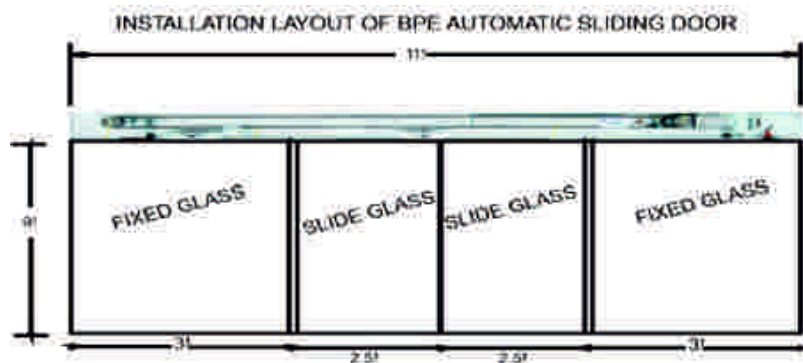

Automatic Sliding Door System

- The BPE automatic door system is controlled by an intelligent microcomputer, optimizing performance to ensure peak efficiency every time the system is used.
- Optional safety sensors detect objects between the doors, halting the closing mechanism to prevent accidents. The motorized electronic lock function provides enhanced security, protecting your premises from theft.
- Features a powerful DC non-brush motor with low energy consumption, high power, and a long lifespan. Robust driver equipment ensures steady and reliable door operation.
- Provides automated opening and closing for convenience, hygiene, and elegance, saving time and labor while ensuring a hassle-free experience.

BPE Micro-Computer Controlled Sensor-Operated Sliding System for Single Door (Up to 200 kg) and Double Doors (Up to 150 kg per door) - Powered by a 12V DC 35W Brushless Motor with Two Microwave Sensors.