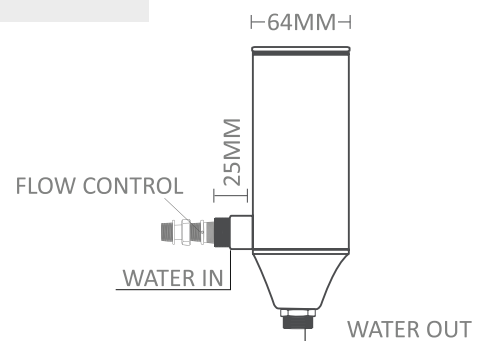

FRONT VIEW

SIDE VIEW