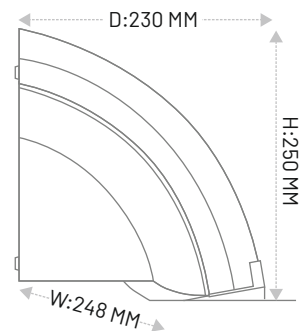

Automatic Hand Dryers

MODEL : BP-HD-923 (RPM - 2400)

Polycarbonate ABS casing Hand Dryer Low noise & low energy consumption

Material : Polycarbonate ABS
Rated Voltage : 220V AC
Rated Frequency : 50 / 60 Hz
Air Speed : > 15 M/S
Auto Cut Off : 60 Second
Drying Time : < 15 Second
Power Variable : 1800 W

Fashionable yet elegant aesthetic design than
Enhances the beauty of your place

MRP : AC - ₹5,390/-

MODEL : BP-HD-971S (RPM - 2400) WHITE

Polycarbonate ABS casing Hand Dryer With Blue LED lights

Material : Polycarbonate ABS
Rated Voltage : 220V AC
Rated Frequency : 50 / 60 Hz
Air Speed : > 15 M/S
Auto Cut Off : 60 Second
Drying Time : < 15 Second
Power Variable : 2000 W

Blue LED lights on the front panel that
adds to the aesthetic appeal

MRP : AC - ₹6,690/-

MODEL : BP-HD-971B (RPM - 2400) BLACK

Polycarbonate ABS casing Hand Dryer With Blue LED lights

Material : Polycarbonate ABS
Rated Voltage : 220V AC
Rated Frequency : 50 / 60 Hz
Air Speed : > 15 M/S
Auto Cut Off : 60 Second
Drying Time : < 15 Second
Power Variable : 2000 W

Polycarbonate ABS casing Hand Dryer
With Blue LED lights

MRP : AC - ₹6,790/-