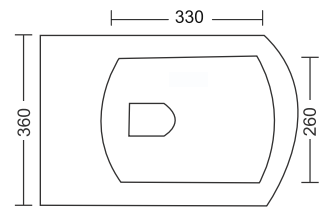

Ceramic Wall Hung WC

MODEL : BP-ZENIX-EASE

Rimless Wall Hung Closet White Color Ceramic

UF Seat Cover
Wall Hung
Fast Wash Aesthetic & Hygiene
Dimension : L520 X W360 X H350 MM

Crafted for durability, designed with user-friendliness, and mindful of the environment a hygienic solution perfect for modern settings

MRP : ₹7,790/-

MODEL : BP-CYPHER

Washdown Wall Hung Closet White Color Ceramic

UF Seat Cover
Wall Hung
Fast Wash Aesthetic & Hygiene
Dimension : L550 X W360 X H410 MM

Robust, eco-friendly, and user-focused a hygienic and stylish solution for modern, contemporary living.

MRP : ₹7,590/-

MODEL : BP-AEROBOWL

Washdown Wall Hung Closet White Color Ceramic

UF Seat Cover
Wall Hung
Fast Wash Aesthetic & Hygiene
Dimension : L490 X W350 X H365 MM

Durable, eco-friendly, and user centric a hygienic and elegant solution designed for contemporary spaces.

MRP : ₹8,090/-