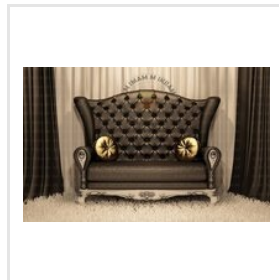

2 Seater Handcraft Wooden Sofa Set

Leather Armchair

Beautiful Carved Wooden Sofa

Wooden Carved Sofa

Dark Brown Solid Wooden Bed

Wooden English Style Rexine Finish Wooden

Pistal Green Royal Sofa

Wood White And Golden Two Seater

King Size Wooden Double Bed

Wooden Armchair

ADDRESS

**B.No. Imam House, Eid Gah
Road, Azad Colony, Saharanpur,
Uttar Pradesh, India (247001).**

EMAIL

imamanas@gmail.com

MOBILE

+919997783245