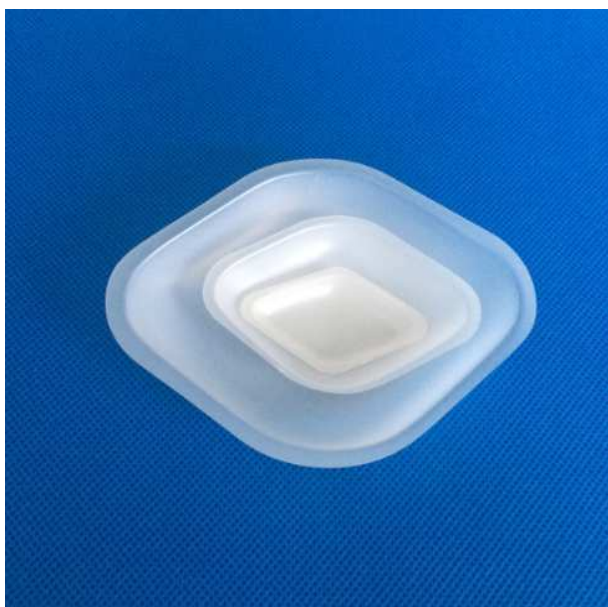

Disposable Weighing Dishes/Boats

Canoe Shape

Disposable Weighing Dishes/Boats can be utilized for liquid or solid balance sample during weighing procedures. The smooth surface and rounded corners provide for easy removal of powdered and granular samples. Polystyrene materials flexes to allow bending of the weighing boats.

Disposable Weighing Dishes/Boats

Vessel Shape

Disposable Weighing Dishes/Boats can be utilized for liquid or solid balance sample during weighing procedures. The smooth surface and rounded corners provide for easy removal of powdered and granular samples. Polystyrene materials flexes to allow bending of the weighing boats.

Material :PS Antistatic Color: Light Trans White

Item	Spec & PK
WDPSV533813N	Small size, Capacity: 15ml,Dim:53 x 38 x 13 mm (2.1 x 1.5 x 0.5") 250pcs/inner box ,32 inner boxes/carton. ie. 8000pcs/ standard carton
WDPSV1338526N	Medium size, Capacity: 120ml,Dim:133 x 85x 26 mm (5.2 x 3.2 x 1") 250pcs/inner box ,16 inner boxes/carton. ie. 4000pcs/ standard carton
WDPSV18111026N	Large size, Capacity: 240ml,Dim:181 x 110x 26 mm (7.1 x 4.3 x 1") 250pcs/inner box ,12 inner boxes/carton. ie. 3000pcs/ standard carton

Disposable Weighing Dishes/Boats

Diamond Shape

Disposable Weighing Dishes/Boats can be utilized for liquid or solid balance sample during weighing procedures. The smooth surface and rounded corners provide for easy removal of powdered and granular samples. Polystyrene materials flexes to allow bending of the weighing boats.