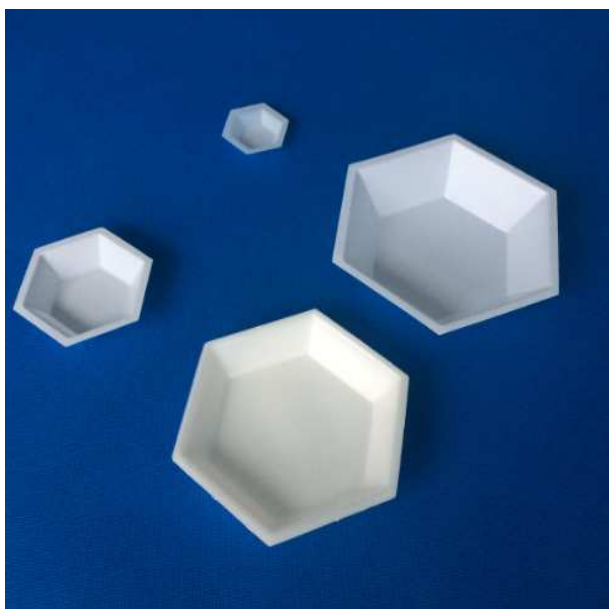

Disposable Weighing Dishes/Boats

Vessel Shape

Disposable Weighing Dishes/Boats can be utilized for liquid or solid balance sample during weighing procedures. The smooth surface and rounded corners provide for easy removal of powdered and granular samples. Polystyrene materials flexes to allow bending of the weighing boats.

Disposable Weighing Dishes/Boats

Diamond Shape

Disposable Weighing Dishes/Boats can be utilized for liquid or solid balance sample during weighing procedures. The smooth surface and rounded corners provide for easy removal of powdered and granular samples. Polystyrene materials flexes to allow bending of the weighing boats.

Disposable Weighing Dishes/Boats

Hexagon Shape

Disposable Weighing Dishes/Boats can be utilized for liquid or solid balance sample during weighing procedures. The smooth surface and rounded corners provide for easy removal of powdered and granular samples. Polystyrene materials flexes to allow bending of the weighing boats.