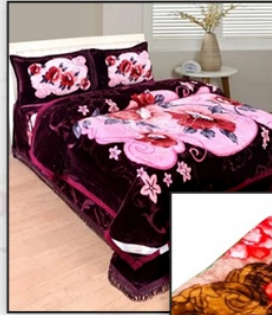

Jaipuri Bedsheet And Mink Blankets

Your Partner In All Right Choices.

1.8 Kg Double Mink Blankets, 100x108 Ethnic Designs Jaipuri Bedsheet, 100x108 Rgl King Size Jaipuri Bedsheet, 2 Ply Mink Blankets, 2.5 Kg Rgl Mink Blanket, 3D Bedsheets Fabric 100GSM, 3D Bedsheets Fabric 85GSM, 3D Print Bedsheets, 3D Printed Bed Sheets Fabric, 4x6 Floor Carpets, 5 Kg Reversible Mink Blankets, 500 Gm Cloudy Baby Blanket, 5x7 Feet Eskimo Carpet, 5x7 Feet Heavy Woolen Carpet, 6 kg Mink Blanket, etc.