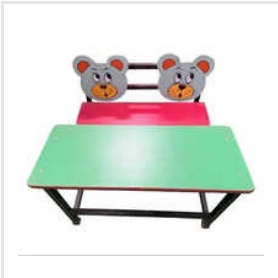

# MULTI PLAY STATION

Never Breaking Your Trust Is Our Speciality

2 Seater Wooden Bench Desk, 3 Way Crocodile Rocker, Ball Pool 6 Pcs set, Ball pool (Castle), Balls For Ball Pool, Basketball Plastic Toys, Book Shelf For Playschool Kids, Cartoon Desk Giraffe, Cartoon Desk Wooden Donlad, Cartoon Desk Wooden Tweety, Cartoon Shaped Chairs, Cartoon Tom Wooden Desk, Cartoon Wooden Desk For Kids, Caterpillar Tunnel, Day Care Play School Beds, etc.

Each item is constructed utilizing durable, child-friendly materials that are built for daily use in school and playground conditions. The furniture is lightweight and easy to clean, and employs bright, lively, simulated colors to enhance children's imagination. Each design serves to promote physical activity, social interaction, and cognitive development, and each product is made with safety in mind, with rounded edges and non-toxic finishes. The range also has weather-resistant options and can function indoors or outdoors, all while creating an engaging learning space for young minds.

## Our Products

**Plastic Seesaw**

**Caterpillar Tunnel**

**Plastic Bottle Hanger**

**Moon Shaped Table**

**2 Seater Wooden Bench Desk**

**Play School Furniture DESK**

**Desk Cam Benches**

**Play School Desk**

**Play School Plastic Chair**

**Wooden Dual Desk Bench**

**Book Shelf For Playschool Kids**

**Caterpillar Tunnel**

**Junior Baby Slide**

**Cartoon Desk Giraffe**

**Balls For Ball Pool**