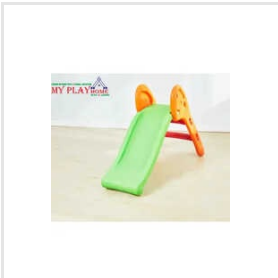

# MULTI PLAY STATION

Never Breaking Your Trust Is Our Speciality

2 Seater Wooden Bench Desk, 3 Way Crocodile Rocker, Ball Pool 6 Pcs set, Ball pool (Castle), Balls For Ball Pool, Basketball Plastic Toys, Book Shelf For Playschool Kids, Cartoon Desk Giraffe, Cartoon Desk Wooden Donlad, Cartoon Desk Wooden Tweety, Cartoon Shaped Chairs, Cartoon Tom Wooden Desk, Cartoon Wooden Desk For Kids, Caterpillar Tunnel, Day Care Play School Beds, etc.

Each item is constructed utilizing durable, child-friendly materials that are built for daily use in school and playground conditions. The furniture is lightweight and easy to clean, and employs bright, lively, simulated colors to enhance children's imagination. Each design serves to promote physical activity, social interaction, and cognitive development, and each product is made with safety in mind, with rounded edges and non-toxic finishes. The range also has weather-resistant options and can function indoors or outdoors, all while creating an engaging learning space for young minds.

## Our Products

**Plastic Seesaw**

**Caterpillar Tunnel**

**Plastic Bottle Hanger**

**Moon Shaped Table**

**2 Seater Wooden Bench Desk**

**Play School Furniture DESK**

**Desk Cam Benches**

**Play School Desk**

**Play School Plastic Chair**

**Wooden Dual Desk Bench**

**Book Shelf For Playschool Kids**

**Caterpillar Tunnel**

**Junior Baby Slide**

**Cartoon Desk Giraffe**

**Balls For Ball Pool**