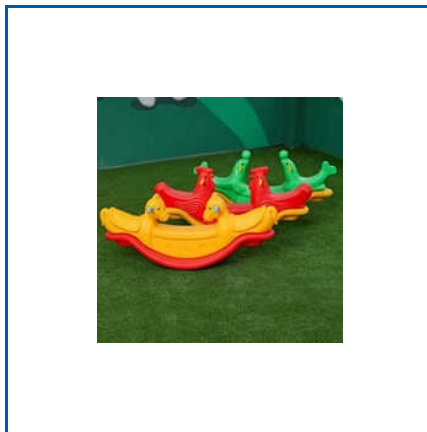

# MULTI PLAY STATION

Never Breaking Your Trust Is Our Speciality

2 Seater Wooden Bench Desk, 3 Way Crocodile Rocker, Ball Pool 6 Pcs set, Ball pool (Castle), Balls For Ball Pool, Basketball Plastic Toys, Book Shelf For Playschool Kids, Cartoon Desk Giraffe, Cartoon Desk Wooden Donlad, Cartoon Desk Wooden Tweety, Cartoon Shaped Chairs, Cartoon Tom Wooden Desk, Cartoon Wooden Desk For Kids, Caterpillar Tunnel, Day Care Play School Beds, etc.

BALL POOL (CASTLE)

DOUBLE ROCKER

BALL POOL 6 PCS SET