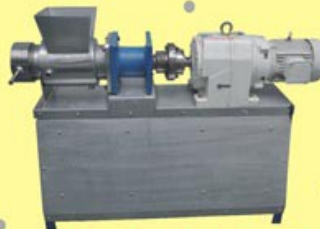

Heavy Duty Flat (Roll) Making Machine