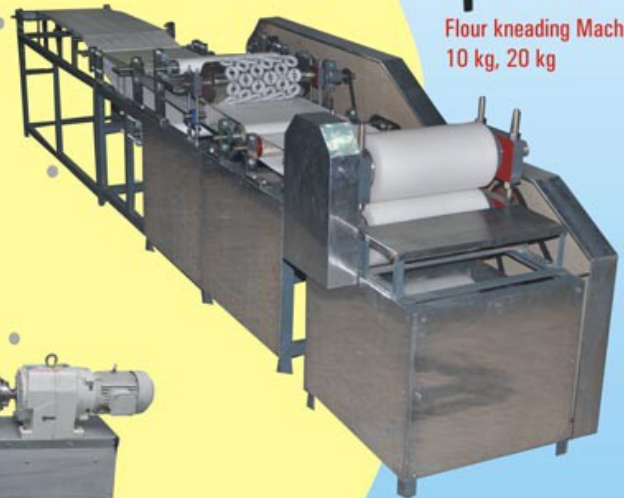

www.papadmachinery.com

Most Trusted Name in Indian Papad Making Machinery and all type of Food Machinery.....

Flour kneading & Flat (Roll)
Making Machine 10 kg

Flour kneading & Flat (Roll)
Making Machine 20 kg

Flat (Roll) Making Machine
(Extruder)

Flour kneading Machine
10 kg, 20 kg

Semi Auto Papad Machine (Standard)

Semi Auto Papad Machine (Delux)

Heavy Duty Flat (Roll) Making Machine

Heavy Duty Flour Kneading Machine (20 kg, 30 kg, 50 kg, 100 kg)

Fully Automatic Papad Making Machine with Disel Fired, Gas Fired and Wood Fired Dryer Machine

is registered trade mark of Gayatri Engineering Works

www.papadmachinery.com

THE PERFECT, SUPERIOR & EXCLUSIVE HIGH TECH PAPAD PRODUCTION LINE
50 KG TO 3000 KG IN 8 HOUR SIFT

Salient Features

1. All components in contact with the dough are food graded.
2. Thickness of Papad, Mathia, Chorafali, Puri & Rotty can be regulated to match with your specifications.
3. Less maintenance & low power consumption.
4. Completely ungradable to suit your specific requirements.
5. Operated by single / Three phase electric motor (Crompton).
6. A fully safe & covered body designed to prevent dust & control noise generation.
7. Variable units are available according to their size & your requirements.