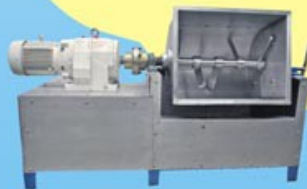

Flat (Roll) Making Machine
(Extruder)

Flour kneading Machine
10 kg, 20 kg

Semi Auto Papad Machine (Standard)

Semi Auto Papad Machine (Delux)

Heavy Duty Flat (Roll) Making Machine

Heavy Duty Flour Kneading Machine (20 kg, 30 kg, 50 kg, 100 kg)

Fully Automatic Papad Making Machine with Disel Fired, Gas Fired and Wood Fired Dryer Machine

is registered trade mark of Gayatri Engineering Works

www.papadmachinery.com

THE PERFECT, SUPERIOR & EXCLUSIVE HIGH TECH PAPAD PRODUCTION LINE
50 KG TO 3000 KG IN 8 HOUR SIFT