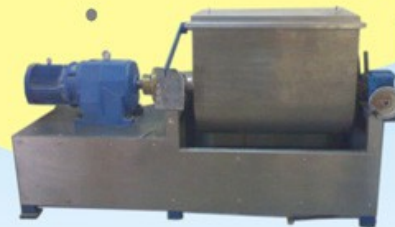

Heavy Duty Flour Kneading Machine