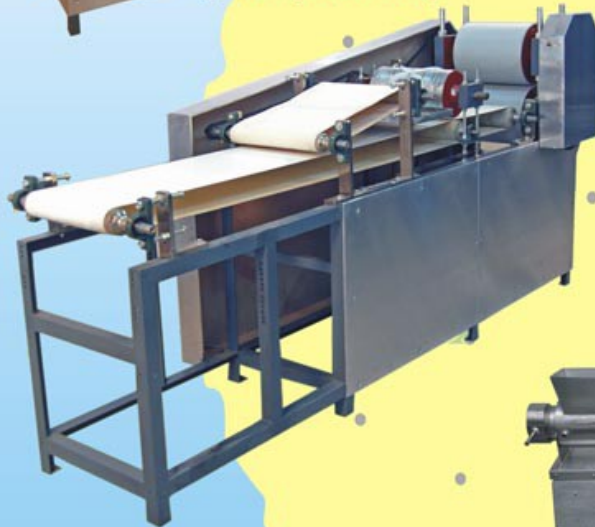

www.papadmachinery.com

Most Trusted Name in Indian Papad Making Machinery and all type of Food Machinery.....

Flour kneading & Flat (Roll)
Making Machine 10 kg

Flour kneading & Flat (Roll)
Making Machine 20 kg

Flat (Roll) Making Machine
(Extruder)

Flour kneading Machine
10 kg, 20 kg

Semi Auto Papad Machine (Standard)

Semi Auto Papad Machine (Delux)

Heavy Duty Flat (Roll) Making Machine

Heavy Duty Flour Kneading Machine (20 kg, 30 kg, 50 kg, 100 kg)

Fully Automatic Papad Making Machine with Disel Fired, Gas Fired and Wood Fired Dryer Machine

is registered trade mark of Gayatri Engineering Works

www.papadmachinery.com

THE PERFECT, SUPERIOR & EXCLUSIVE HIGH TECH PAPAD PRODUCTION LINE
50 KG TO 3000 KG IN 8 HOUR SIFT

Salient Features

1. All components in contact with the dough are food graded.
2. Thickness of Papad, Mathia, Chorafali, Puri & Rotty can be regulated to match with your specifications.
3. Less maintenance & low power consumption.
4. Completely ungradable to suit your specific requirements.
5. Operated by single / Three phase electric motor (Crompton).
6. A fully safe & covered body designed to prevent dust & control noise generation.
7. Variable units are available according to their size & your requirements.