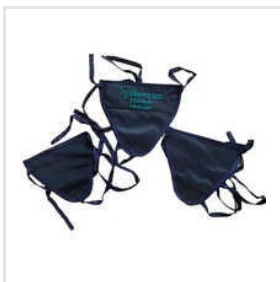

**Radiation Protective Lead Apron Suit**

**Radiation Protective Urology Lead Apron**

**Radiation Protective Gonad Shield Set**

**0.50mm Lead Suit For High Frequency**

**Radiation Protective Double Sided Wrap**