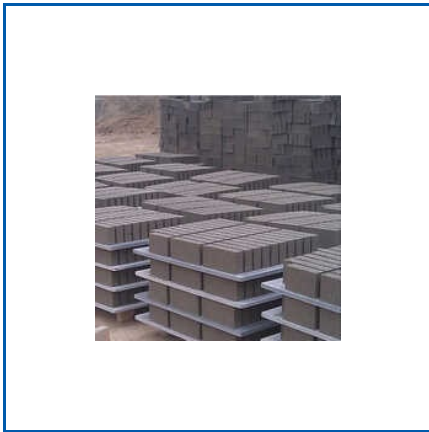

**MANUFACTURER AND SUPPLIER  
FLY ASH BRICK PALLET**

**SERVING HAPPINESS IN THE FORM OF WELL-MADE PRODUCTS**

16 MM Calibrated Waterproof Plywood, 28 MM Container Flooring Plywood, BWP Calibrated Plywood For Modular Furniture, BWR Calibrated Plywood, Block Wooden Pallets, Compreg Railway Plywood, Concrete Block Wooden Pallets, Densified Compreg Plywood, Film Faced Shuttering Plywood, Fly Ash Brick Wooden Pallet, etc.