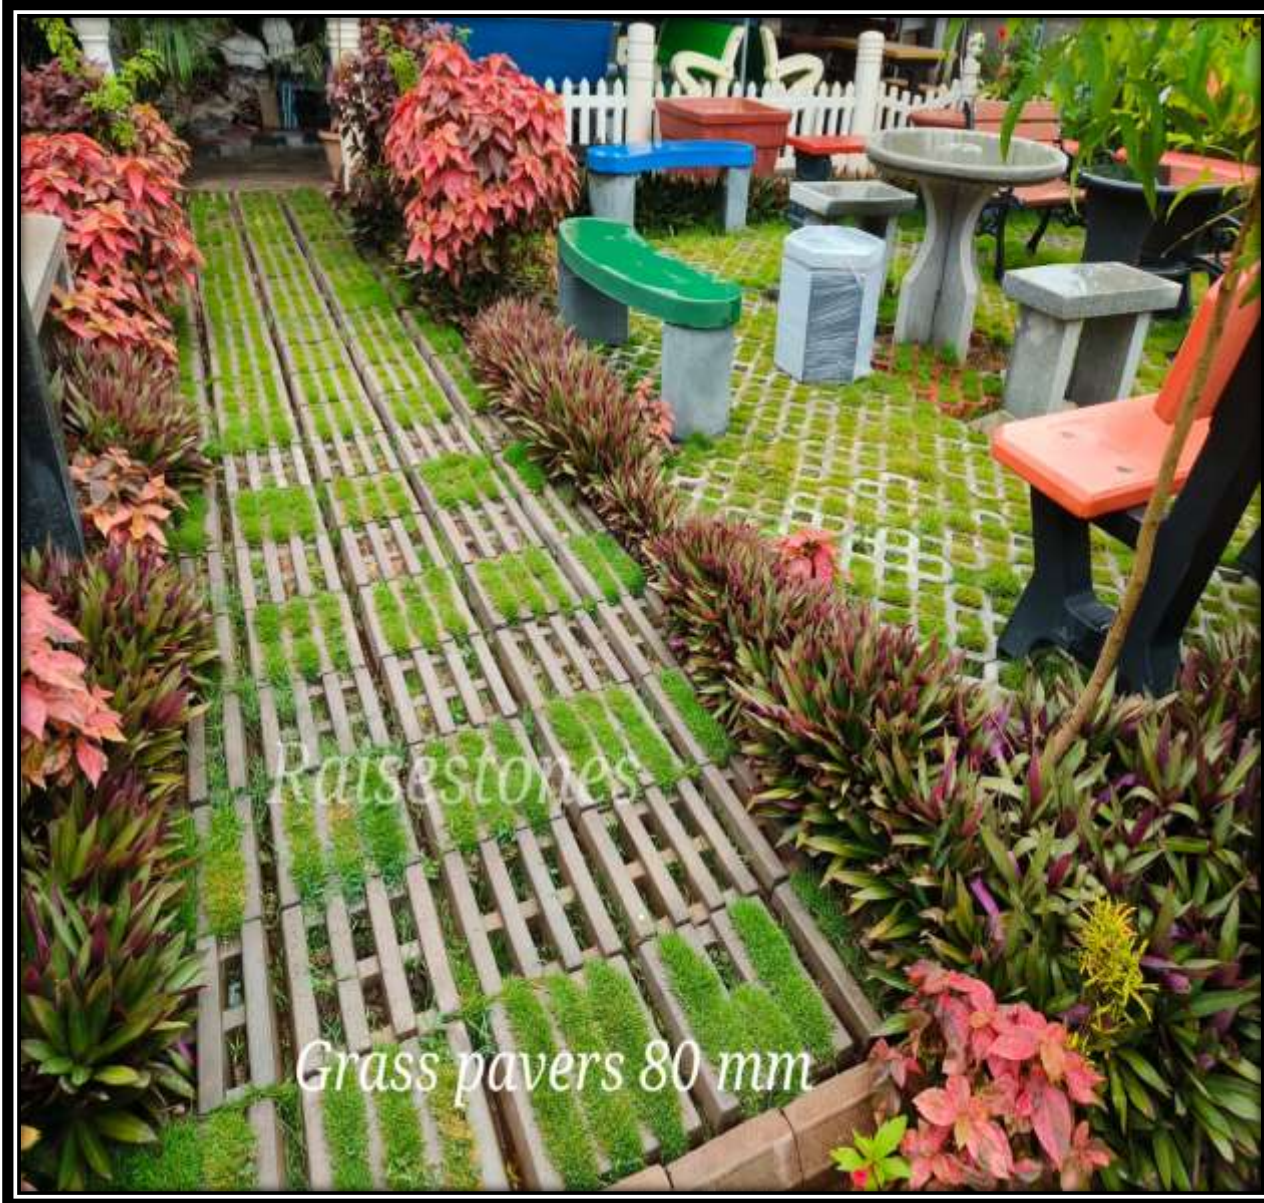

GRASS PAVER BLOCKS