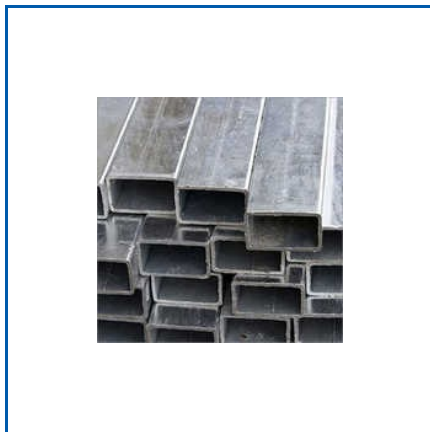

## Industrial MS Structure

Customer Satisfaction Is Our Priority.

304 Stainless Steel Plate, Industrial MS Structure, MS Plain Plates, MS Roof Shed Structure, MS Structure With Polycarbonate Sheet, Mild Steel Plain Rectangular Pipes, Mild Steel Rectangle Pipes, Modular Tensile Structure, PPGL Sheet, Pergola MS Structure, Pergola With Polycarbonate Sheet, Retractable Outdoor Awning, Stainless Steel Square Pipes, Tensile Structure, etc.

**MILD STEEL RECTANGLE PIPES**

**MILD STEEL PLAIN RECTANGULAR PIPES**

**MS PLAIN PLATES**