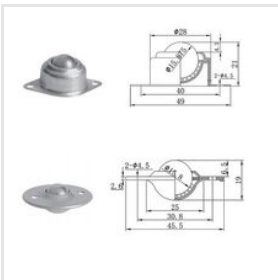

Economical Red PU Caster Wheel

Industrial Red PVC/PU Caster Wheel

JDF Leveling Caster

15mm Ball Transfer Unit

25mm Ball Transfer Unit

2inch Black PU And PVC Caster Wheel

Medium Duty Red PU Caster Wheel

2 Inch White PP Or Nylon Caster Wheel