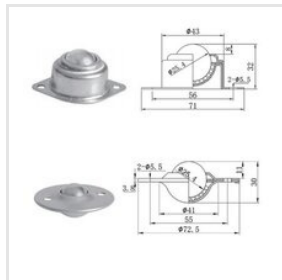

Economical Red PU Caster Wheel

Industrial Red PVC/PU Caster Wheel

JDF Leveling Caster

15mm Ball Transfer Unit

25mm Ball Transfer Unit

2inch Black PU And PVC Caster Wheel

Medium Duty Red PU Caster Wheel

2 Inch White PP Or Nylon Caster Wheel