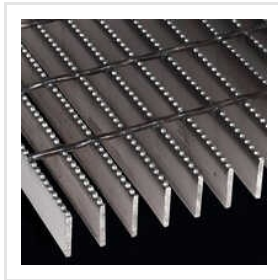

Key Facts

No of Staff	25
Year of Establishment	2006
OEM Service Provided	No

Our Products

GRP Grating

Mild Steel Grating

Mild Steel Grating For Staircase

Grating For Commercial Places

Interlock Flat Grating