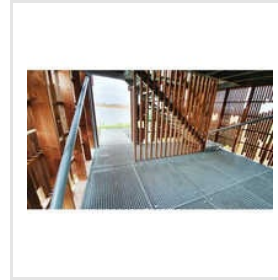

Key Facts

No of Staff	25
Year of Establishment	2006
OEM Service Provided	No

Our Products

GRP Grating

Mild Steel Grating

Mild Steel Grating For Staircase

Grating For Commercial Places

Interlock Flat Grating