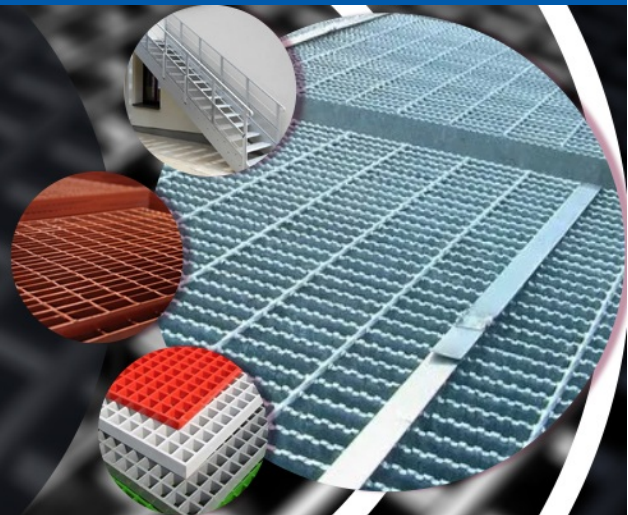

ALL TYPE GRATING

Our Service, Your Satisfaction.

Antiskid Gratings, Ball Type Railings, CNC Bending Services, CNC Plasma Cuttings Services, CNC Profile Cuttings Services, CNC Turning, Cast Iron Gratings, Collapsible Gates, Conveyor Belt, Ductile Gratings, Electroformed Grating, Floor Grating, French Door, GI Cable Tray, GI Earthing Strip, etc.

**GRATING FOR AUTOMOTIVE
INDUSTRIES**

GI GRATING

GRATINGS WITH REDOXIDE PRIMER