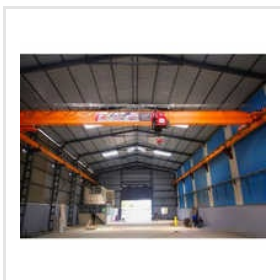

Our modern production unit equipped with the latest machinery empowers us to offer heavy duty material handling equipment to varied industries as per their specific requirements. Running operations with the aid of modern tools and adequate power facilities, our infrastructure is capable of attaining a high level of precision with minimum production cost & time. With the precision our material handling equipment is engineered, it enhances their demand across the world. To make our relations stronger with the clients, we are providing them with AMC Service After Sale.

Key Facts

Nature of Business	Manufacturer
No of Staff	40
Year of Establishment	2000
OEM Service Provided	No

Our Products

Wall Mounted Jib Cranes

Single Girder Goliath Crane

Tower Pillar Mounted Jib Crane

Base Mounted Jib Cranes

Heavy Duty EOT Crane

Overhead EOT Cranes

Floor Mounted Jib Crane

Single Beam EOT Crane

Folding Arm Jib Crane

Portable Jib Crane

Goliath Crane

Light EOT Crane