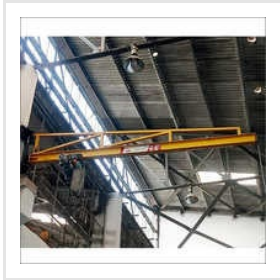

Our Products

Wall Mounted Jib Cranes