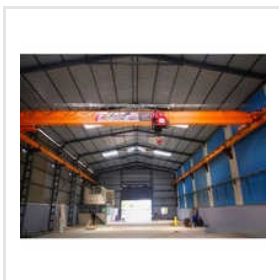

Our modern production unit equipped with the latest machinery empowers us to offer heavy duty material handling equipment to varied industries as per their specific requirements. Running operations with the aid of modern tools and adequate power facilities, our infrastructure is capable of attaining a high level of precision with minimum production cost & time. With the precision our material handling equipment is engineered, it enhances their demand across the world. To make our relations stronger with the clients, we are providing them with AMC Service After Sale.

Key Facts

Nature of Business	Manufacturer
No of Staff	40
Year of Establishment	2000
OEM Service Provided	No

Our Products

Wall Mounted Jib Cranes

Single Girder Goliath Crane

Tower Pillar Mounted Jib Crane

Base Mounted Jib Cranes

Heavy Duty EOT Crane

Overhead EOT Cranes

Floor Mounted Jib Crane

Single Beam EOT Crane

Folding Arm Jib Crane

Portable Jib Crane

Goliath Crane

Light EOT Crane