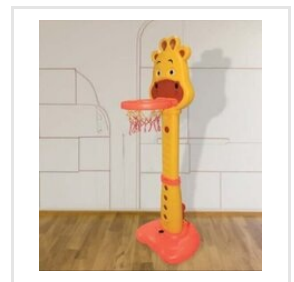

PLASTIC CHAIR FOR KIDS

SUPER SENIOR SLIDE COMBO

ROCKING HORSE SIT-ON

About Us

KheloKudoo is an exclusive company that deals with a range of kids products. Since our inception in 2008, we have been getting heavy orders from the market for our kids products, including Outdoor Swing, Educational Toys, Kids Tricycle, Indoor Play Equipments, Dino Baby Chair, FRP Spiral Slide, Square Kids Table, Kids Chairs, 3 Way Rocker, Baby Scooter Toy, and more. With the heavy demands of these products, we stand among the most leading traders and suppliers in the domain. Our kids toys and play equipment have been developed by considering the jolly nature of kids. We make use of attractive colors and characters so that our creations allure kids and make them enjoy using them.

Our Products

ADJ. BASKETBALL SET FOR KIDS

HANGING SWING

Basket Ball Ring

ELEPHANT SLIDE

CASTLE WAVY SLIDE

BUNNY WAVY SLIDE

SUPER WAVY JUMBO COMBO FOR KIDS

3 IN 1 GIRAFFE BASKETBALL FOR KIDS

ULTRA SLIDE

SUPER GIRAFFE SWING

SUPER SENIOR SLIDE

SUPER SWING FOR KIDS

GIRAFFE ROCK-N-SCOOT (HANDLE) FOR

SUPER GRAND SWING FOR KIDS

2 SEATER GIRAFFE SWING