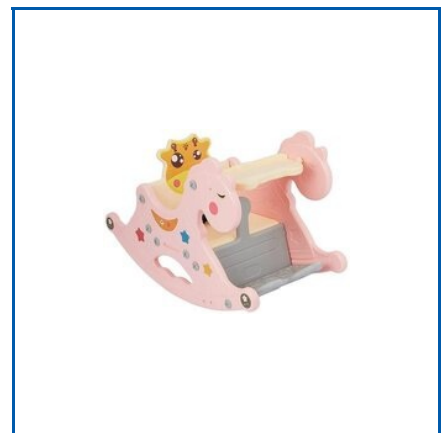

SUPER SENIOR SLIDE COMBO

10 Ft Rainbow Deluxe Trampoline, 12 Ft Rainbow Deluxe Trampoline, 12 Ft. Canopy Rainbow Trampoline with Ladder, 123 Wall Safety Decor Mat, 12 Ft. Rainbow Premium Round Trampoline with Ladder, 14 Ft Canopy Rainbow Trampoline with Ladder, 14 Ft Rainbow Deluxe Trampoline, 16 Ft. Rainbow Deluxe Trampoline, 2 in 1 Clubhouse Slide for Kids, 2 in 1 Mega Easel Board for Kids, 2 in 1 Play Pen Ballpool & Fence for Inoor, 2 Seater Bear Swing for Kids, 2 Seater Chair for Student, 2 Seater Giraffe Swing, 2 Seater Glider Swing for Kids, Etc.

PLASTIC CHAIR FOR KIDS

SUPER SENIOR SLIDE COMBO

ROCKING HORSE SIT-ON

About Us

KheloKudoo is an exclusive company that deals with a range of kids products. Since our inception in 2008, we have been getting heavy orders from the market for our kids products, including Outdoor Swing, Educational Toys, Kids Tricycle, Indoor Play Equipments, Dino Baby Chair, FRP Spiral Slide, Square Kids Table, Kids Chairs, 3 Way Rocker, Baby Scooter Toy, and more. With the heavy demands of these products, we stand among the most leading traders and suppliers in the domain. Our kids toys and play equipment have been developed by considering the jolly nature of kids. We make use of attractive colors and characters so that our creations allure kids and make them enjoy using them.