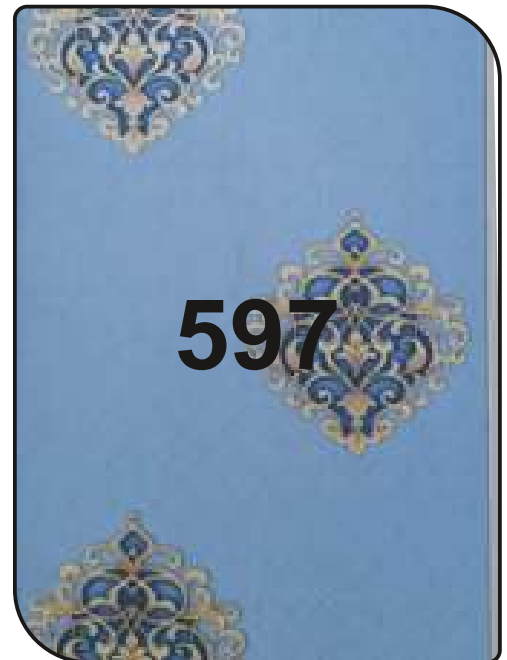

**559**

**560**

**561**

**562**

**Super Heavy**

**10' x 10" x 05 mm**

→ Colour variations may be possible as per actual in all products ←

**563**

**Super Heavy**

**10' x 10" x 05 mm**

→ Colour variations may be possible as per actual in all products ←

**575**

**576**

**577**

**578**

**579**

**580**

**581**

**582**

**583**

**Super Heavy**  **10' x 10" x 05 mm**

↔ Colour variations may be possible as per actual in all products ↔

**Super Heavy**  **10' x 10" x 05 mm**

↔ Colour variations may be possible as per actual in all products ↔

Louvers

6.3"x9.5'x23mm

Colour variations may be possible as per actual in all products

Louvers

6.3"x9.5"x23mm

Colour variations may be possible as per actual in all products