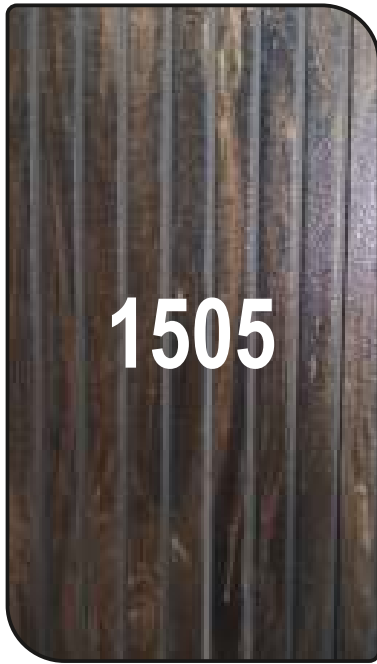

→ Colour variations may be possible as per actual in all products ←

Flute Panel-TP

10'x10"x10mm

→ Colour variations may be possible as per actual in all products ←

1501

1502

1503a

1504

1505

1506

1507

1508

1509

1510

1511

1512