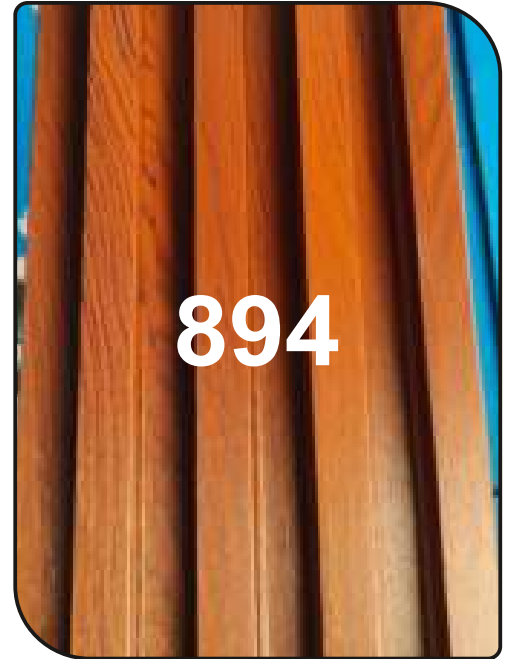

**580**

**581**

**582**

**583**

**Super Heavy**  **10' x 10" x 05 mm**

↔ Colour variations may be possible as per actual in all products ↔

**Super Heavy**  **10' x 10" x 05 mm**

↔ Colour variations may be possible as per actual in all products ↔

Louvers

6.3"x9.5'x23mm

Colour variations may be possible as per actual in all products

Louvers

6.3"x9.5"x23mm

Colour variations may be possible as per actual in all products

# Louvers

6.3"x9.5"x23mm

Colour variations may be possible as per actual in all products

*Charcoal*

4.7"x114"x12mm

↔ Colour variations may be possible as per actual in all products ↔

**Charcoal-901**  
**120×2895×12mm**

**Charcoal-904**  
**120×2895×12mm**

**Charcoal-905**  
**120×2895×12mm**

**901**

**904**

**902**

**903**

**905**