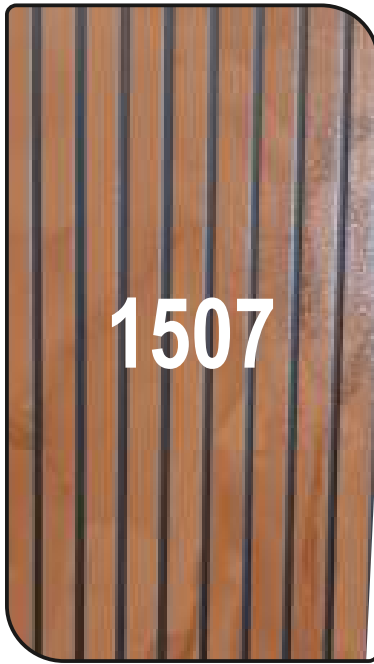

1309

1310

1311

1312

1313

1314

**Flute Panel**

**10'x12"x10mm**

→ Colour variations may be possible as per actual in all products ←

Flute Panel-TP

10'x10"x10mm

→ Colour variations may be possible as per actual in all products ←

1501

1502

1503a

1504

1505

1506

1507

1508

1509

1510

1511

1512

**Flute Panel**

**10'x10"x10mm**

→ Colour variations may be possible as per actual in all products ←

**1401**

**1402**

**1403**

**1404**

**1405**