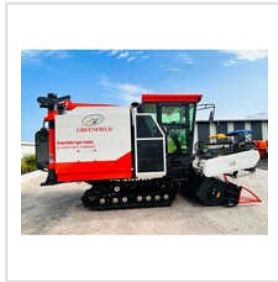

**120 HP STEERING WHEEL DRIVE TRACK COMBINE HARVESTER**

**GREENFIELD KROPKING 120 HP COMBINE HARVESTER**

## About Us

Greenfield Agro Impex is known in the market as a reliable importer, trader, and supplier of quality-assured products used in harvesting. Soybean Harvester, Combine Harvester Machine, Combine Harvester Parts, and more are some of the items in our product range. Features such as high strength, sturdiness, corrosion resistance, excellent finish, ease of installation, and durability are highly valued in the offered selection. We pass each item through a series of quality assurance tests to make sure they match the international standards of quality. For the same, we have a set of highly advanced tools and technology. Our items are available on the market at competitive prices.

## Our Products

**Combine Harvester  
Rubber Track**

**120 HP Soybean  
Combine Harvester**

**120 HP Steering Wheel  
Drive Track Combine**

**Greenfield Kropking  
120 HP Combine**

**Rice Crop Combine  
Harvester Machine**