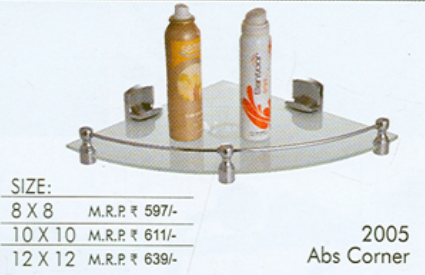

GLASS SHELF & CORNER DIGITAL CORNER

Exclusively yours. Because bathing should be a personal experience.