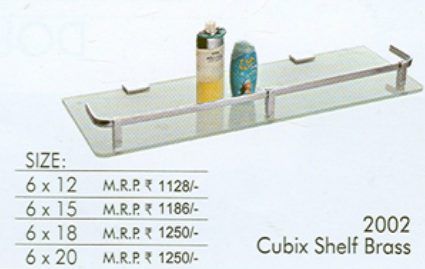

GLASS SHELF & CORNER DIGITAL CORNER

Exclusively yours. Because bathing should be a personal experience.