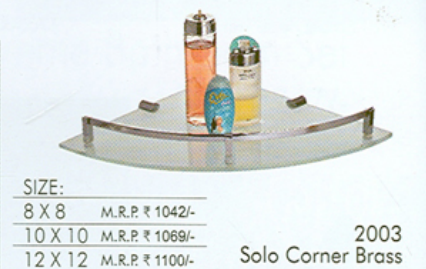

GLASS SHELF & CORNER DIGITAL CORNER

Exclusively yours. Because bathing should be a personal experience.