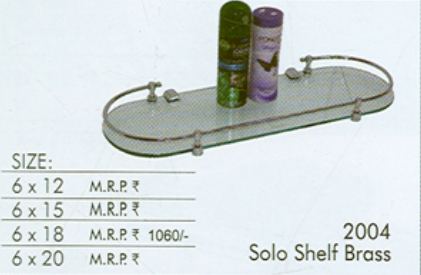

GLASS SHELF & CORNER DIGITAL CORNER

Exclusively yours. Because bathing should be a personal experience.