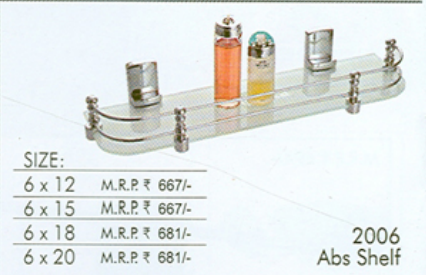

GLASS SHELF & CORNER DIGITAL CORNER

Exclusively yours. Because bathing should be a personal experience.