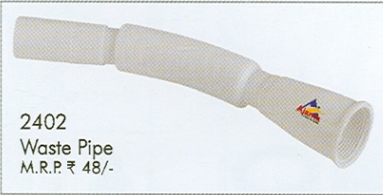

BATH FITTINGS ACCESSORIES

SLEEK PVC TAPS

IS : 9763

CM/L : 2625252