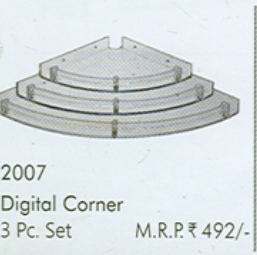

GLASS SHELF & CORNER DIGITAL CORNER

Exclusively yours. Because bathing should be a personal experience.