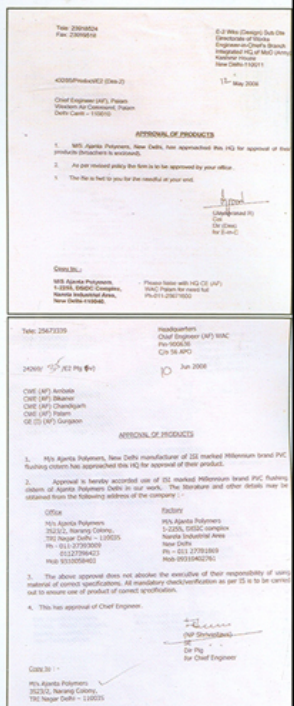

# CERTIFICATIONS

Company Profile

Since the last 50 years, Ajanta Polymers is a leading manufacturing Flushing Cistern bathroom Fitting, Kitchen Sink, Toilet Seat Cover & Bath Accessories . We are providing BIS Certified high quality product to customers in India.