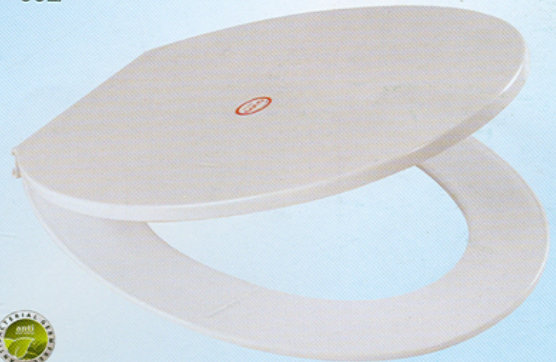

Model : 3605
SOLO Toilet Seat Cover
M.R.P ₹ 382/-