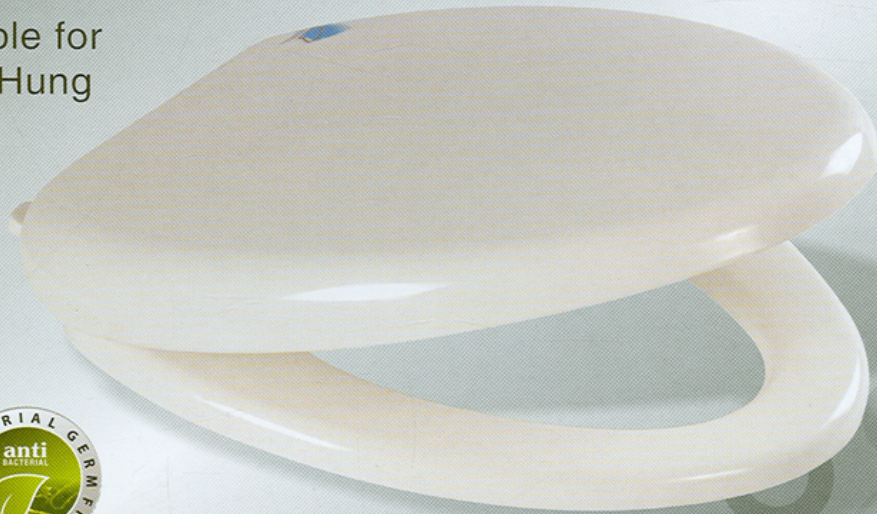

## retto

Model 3501  
Soft Close Suitable for  
Cascade & Wall Hung  
Sanitaryware  
M.R.P. ₹ 682/-

Green Products Available.

FALL SLOWLY SILENCE

It's Healthy