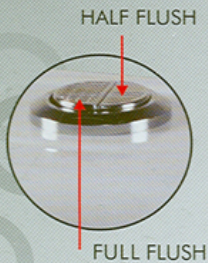

Long Lasting
Maintenance Free

Anti-Bacterial
Germ-Free Protection

Efficient Flushing
Mechanism

MOTTO

COLOUR...

Model : 3404
Dual Flush
Capacity 4 Ltrs & 8 Ltrs
M.R.P. ₹ 1258/-