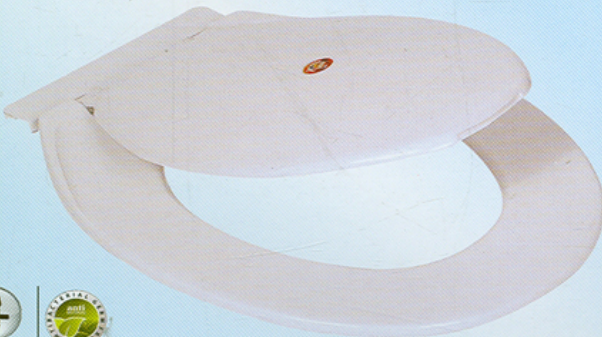

# [TOILET] SEAT COVER

Model : 3602  
REGULAR Toilet Seat Cover  
M.R.P ₹ 282/-

Model : 3603  
LIFE STYLE Toilet Seat Cover  
M.R.P ₹ 327/-

Model : 3604  
ITALIAN Toilet Seat Cover  
M.R.P ₹ 342/-

**SOLID**