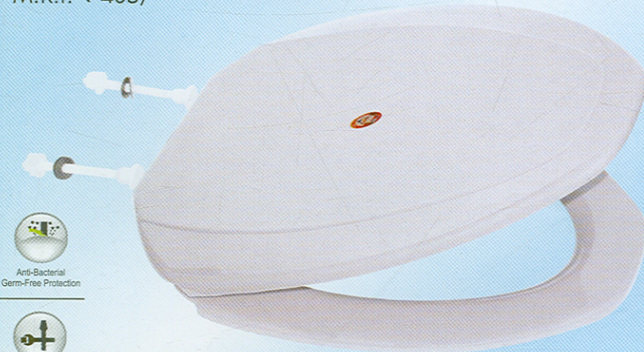

Model : 3614
CASCADE MEDIUM Toilet Seat Cover
M.R.P. ₹ 405/-