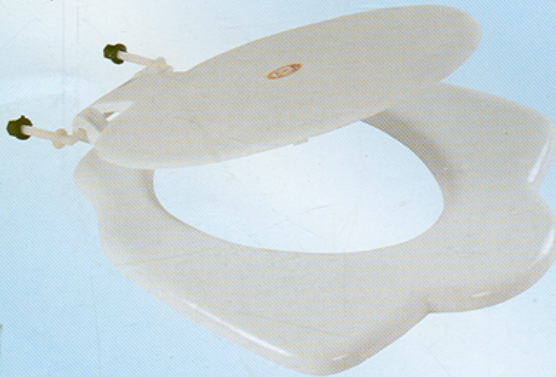

# [TOILET] SEAT COVER

Model : 3608  
JET Toilet Seat Cover  
M.R.P. ₹ 494/-

Model : 3609  
STYLE Toilet Seat Cover  
M.R.P. ₹ 565/-

Model : 3610  
ANGLO POPULAR Toilet Seat Cover  
M.R.P. ₹ 360/-

Model : 3611  
ANGLO SOLO Toilet Seat Cover  
M.R.P. ₹ 427/-