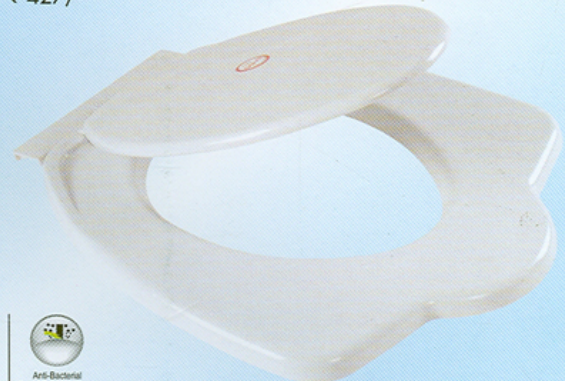

# [TOILET] SEAT COVER

Model : 3608  
JET Toilet Seat Cover  
M.R.P. ₹ 494/-

Model : 3609  
STYLE Toilet Seat Cover  
M.R.P. ₹ 565/-

Model : 3610  
ANGLO POPULAR Toilet Seat Cover  
M.R.P. ₹ 360/-

Model : 3611  
ANGLO SOLO Toilet Seat Cover  
M.R.P. ₹ 427/-