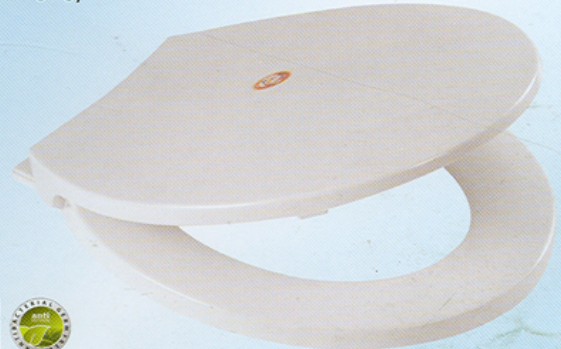

Model : 3607
GOLD Toilet Seat Cover
M.R.P ₹ 398/-