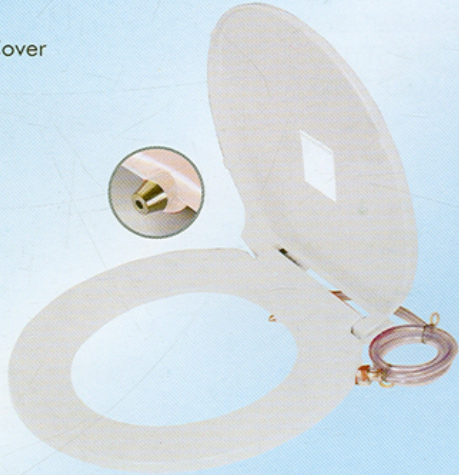

Model : 3605  
SOLO Toilet Seat Cover  
M.R.P ₹ 382/-

Model : 3606  
CRETA Toilet Seat Cover  
M.R.P ₹ 405/-

Model : 3607  
GOLD Toilet Seat Cover  
M.R.P ₹ 398/-

# [TOILET] SEAT COVER

Model : 3608  
JET Toilet Seat Cover  
M.R.P. ₹ 494/-

Model : 3609  
STYLE Toilet Seat Cover  
M.R.P. ₹ 565/-

Model : 3610  
ANGLO POPULAR Toilet Seat Cover  
M.R.P. ₹ 360/-

Model : 3611  
ANGLO SOLO Toilet Seat Cover  
M.R.P. ₹ 427/-