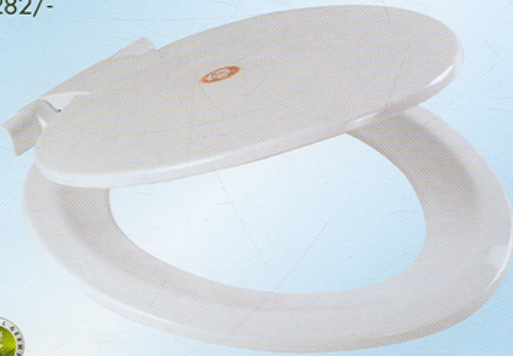

# [TOILET] SEAT COVER

Model : 3602  
REGULAR Toilet Seat Cover  
M.R.P ₹ 282/-

Model : 3603  
LIFE STYLE Toilet Seat Cover  
M.R.P ₹ 327/-

Model : 3604  
ITALIAN Toilet Seat Cover  
M.R.P ₹ 342/-

**SOLID**