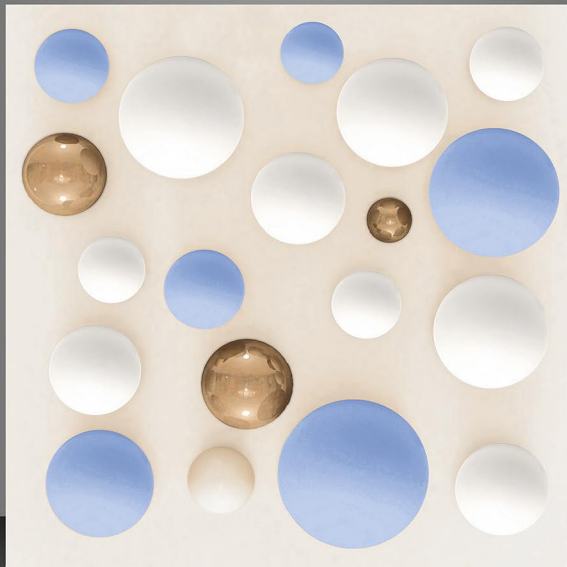

DIGITAL GLAZE
VITRIFIED TILES
600x600mm

3D GLOSSY COLLECTION

8048

DIGITAL GLAZE
VITRIFIED TILES
600x600mm

3D GLOSSY COLLECTION

8049

DIGITAL GLAZE
VITRIFIED TILES
600x600mm

3D GLOSSY COLLECTION