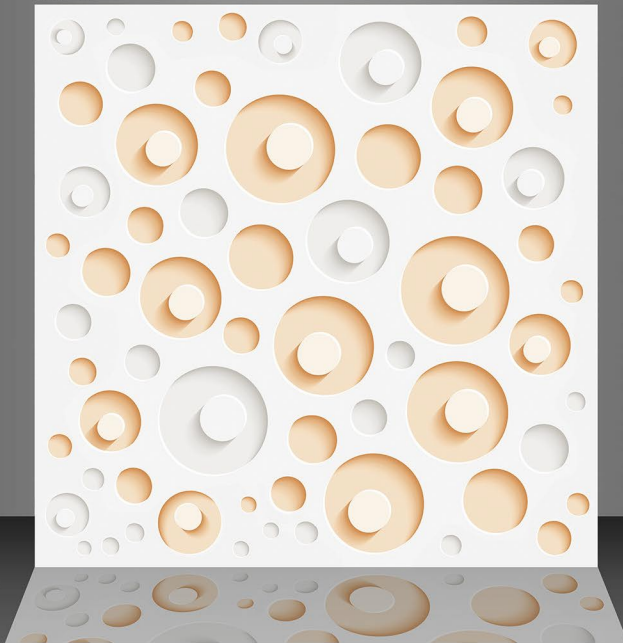

DIGITAL GLAZE
VITRIFIED TILES
600x600mm

3D GLOSSY COLLECTION

8021