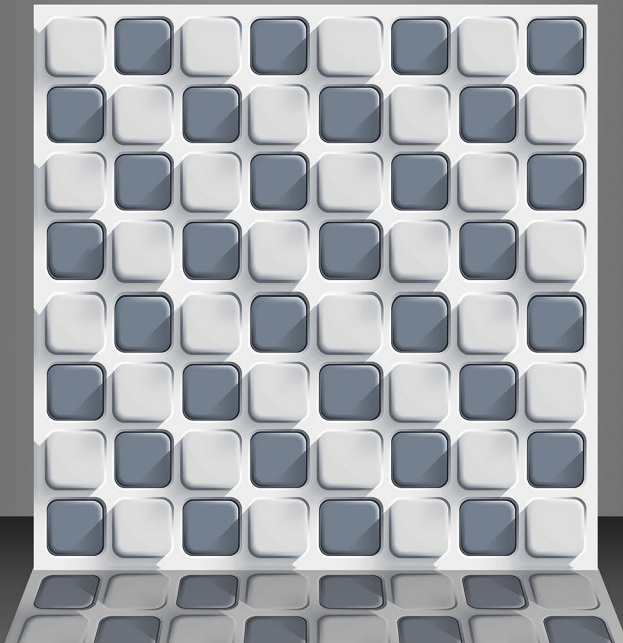

DIGITAL GLAZE
VITRIFIED TILES
600x600mm

3D GLOSSY COLLECTION

8035