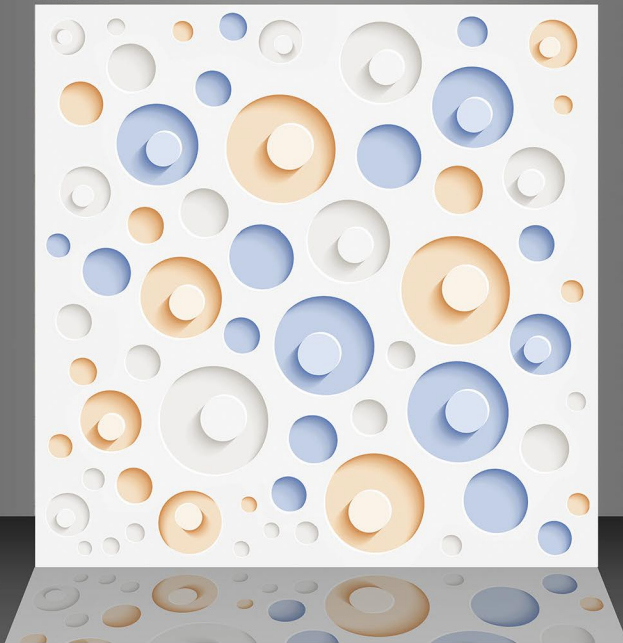

8021

DIGITAL GLAZE
VITRIFIED TILES
600x600mm

3D GLOSSY COLLECTION

8022

DIGITAL GLAZE
VITRIFIED TILES
600x600mm

3D GLOSSY COLLECTION

8023

DIGITAL GLAZE
VITRIFIED TILES
600x600mm