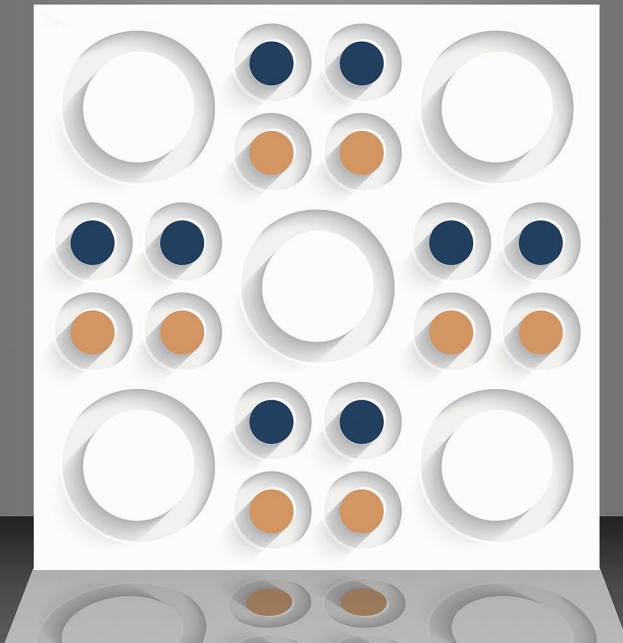

8035

DIGITAL GLAZE
VITRIFIED TILES
600x600mm

3D GLOSSY COLLECTION

8036

DIGITAL GLAZE
VITRIFIED TILES
600x600mm

3D GLOSSY COLLECTION

8037

DIGITAL GLAZE
VITRIFIED TILES
600x600mm