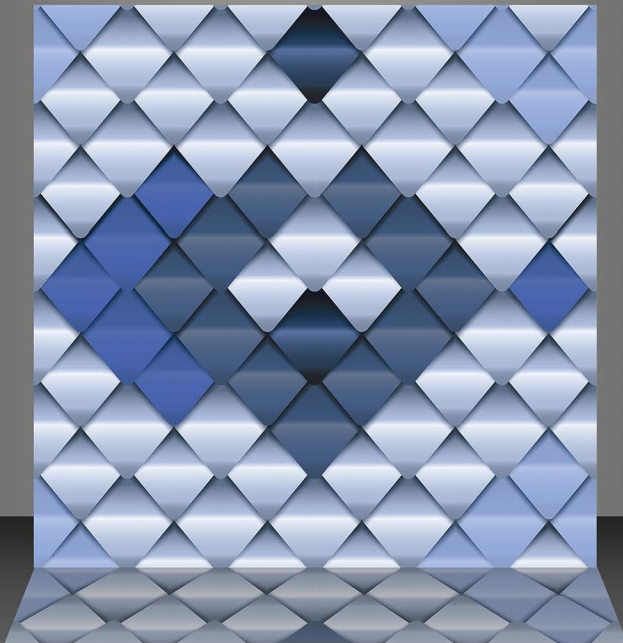

DIGITAL GLAZE
VITRIFIED TILES
600x600mm

3D GLOSSY COLLECTION

8062