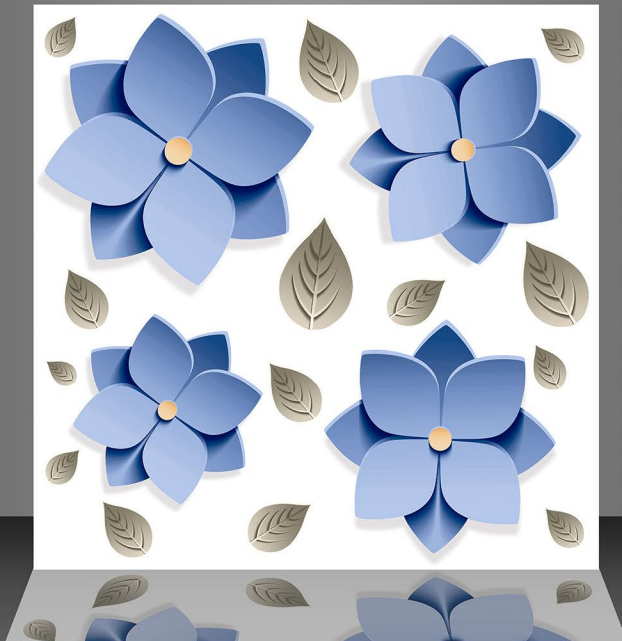

8050

DIGITAL GLAZE
VITRIFIED TILES
600x600mm

3D GLOSSY COLLECTION

8051

DIGITAL GLAZE
VITRIFIED TILES
600x600mm

3D GLOSSY COLLECTION

8052

DIGITAL GLAZE
VITRIFIED TILES
600x600mm