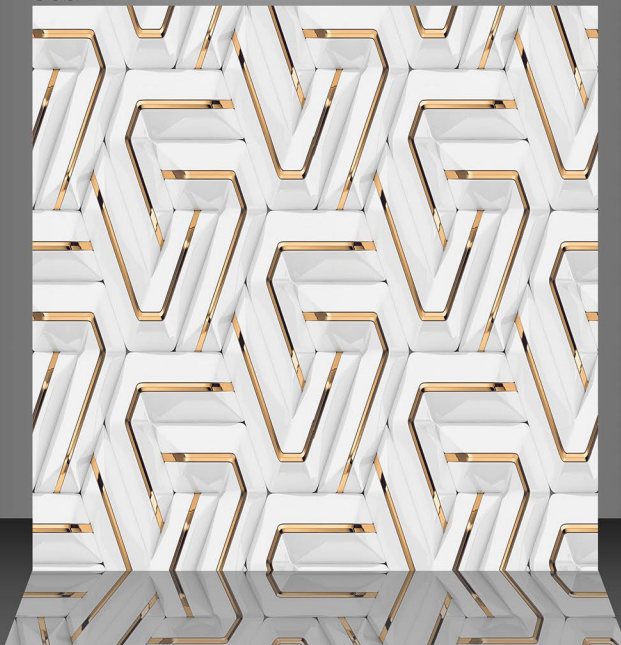

3D GLOSSY COLLECTION

8053

DIGITAL GLAZE
VITRIFIED TILES
600x600mm

3D GLOSSY COLLECTION

8054

DIGITAL GLAZE
VITRIFIED TILES
600x600mm

3D GLOSSY COLLECTION

8055