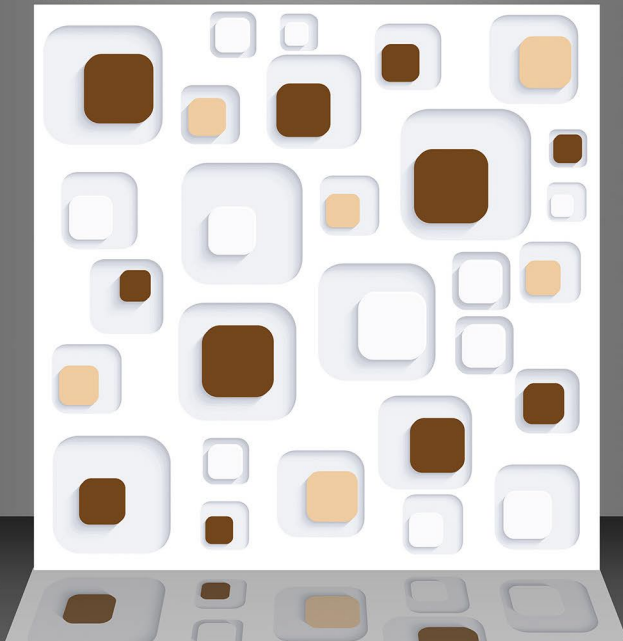

8035

DIGITAL GLAZE
VITRIFIED TILES
600x600mm

3D GLOSSY COLLECTION

8036

DIGITAL GLAZE
VITRIFIED TILES
600x600mm

3D GLOSSY COLLECTION

8037

DIGITAL GLAZE
VITRIFIED TILES
600x600mm