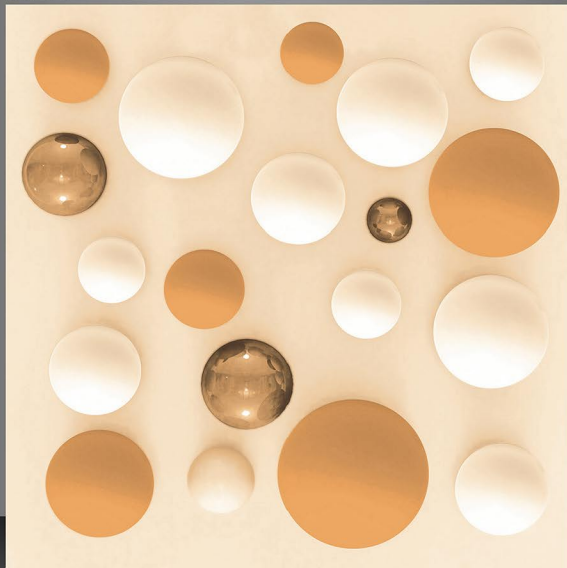

DIGITAL GLAZE
VITRIFIED TILES
600x600mm

3D GLOSSY COLLECTION

8048