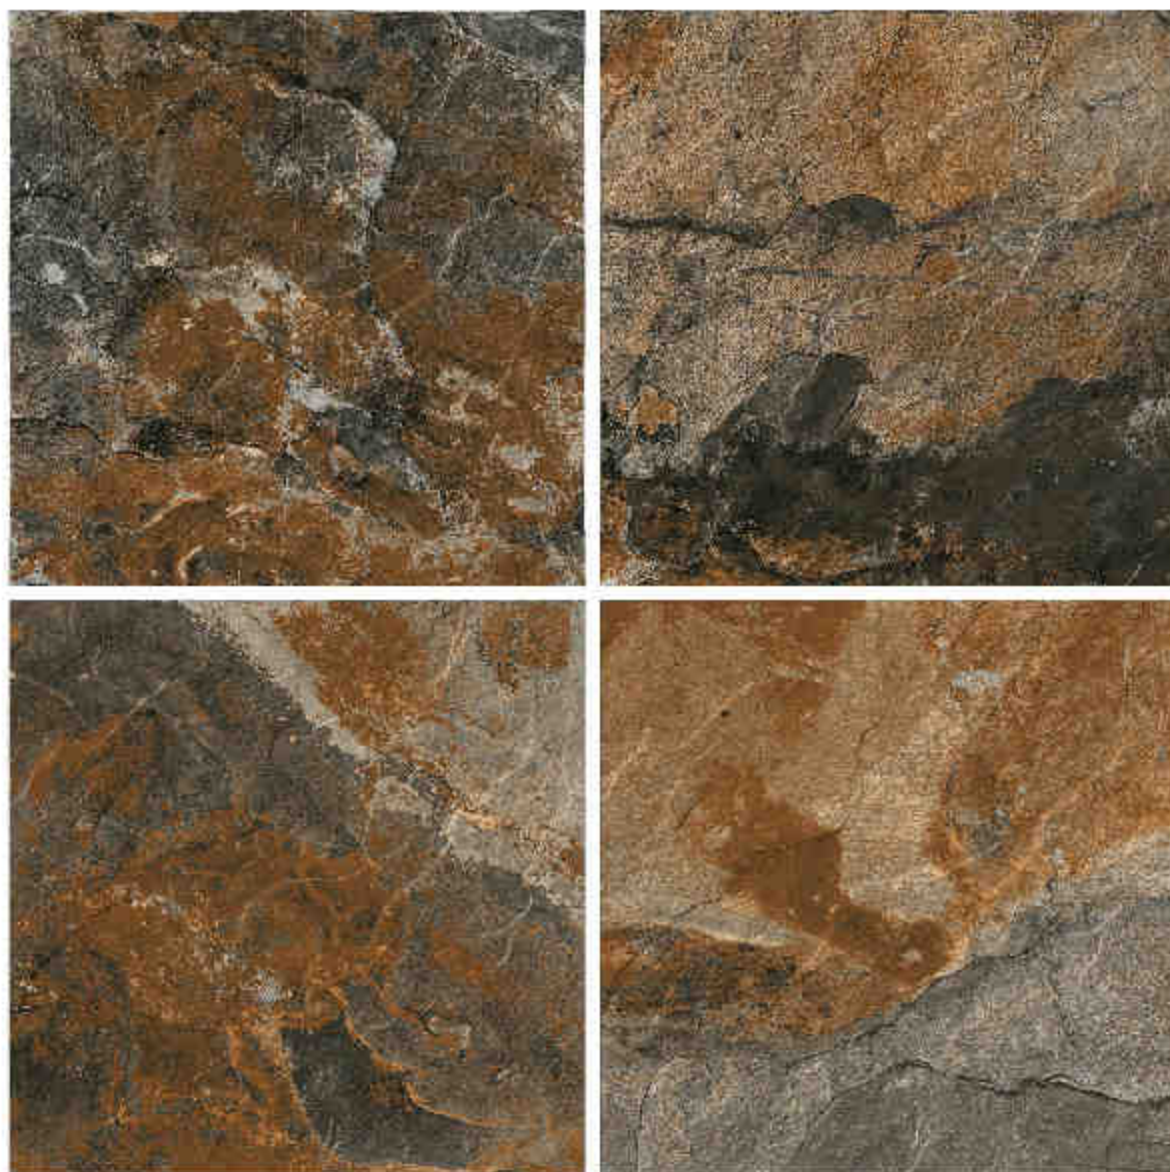

2030 Random

**400x400
OUTDOOR DIGITAL
PARKING TILES**

2031-LIGHT

2031-DARK

OUTDOOR DIGITAL PARKING TILES

**400x400
OUTDOOR DIGITAL
PARKING TILES**

2032-LIGHT

2032-DARK