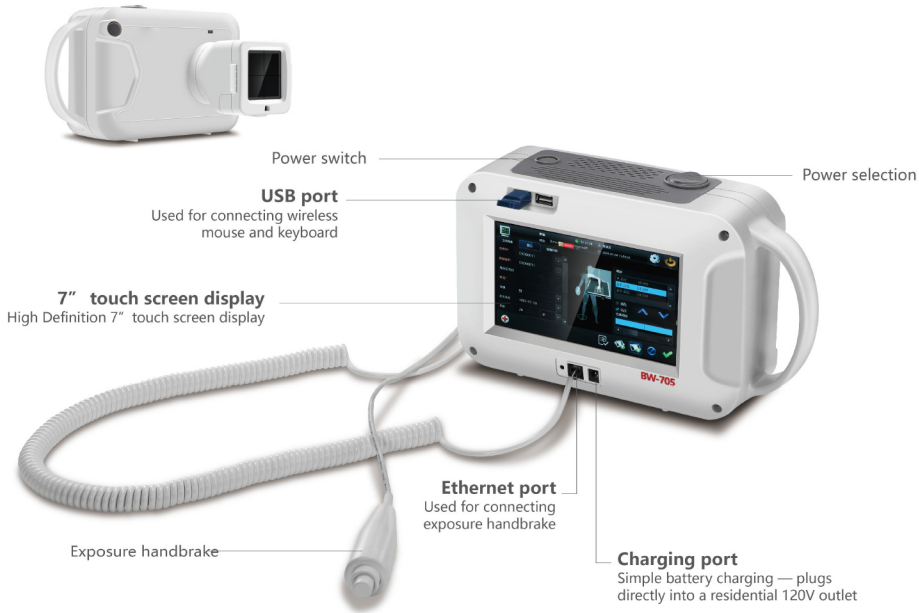

X-Shield[®]

Compatible detector

Detector size: 46.0×46.0×1.5cm

Image size: 43×43cm (17×17in)

NATURE'S GLOBAL SERVICE

A COMPLETE SOLUTION FOR YOUR X-RAY NEEDS

A-3 new rajinder nager, new delhi - 110060,
E-MAIL: tarun@atsequipments.com, info@atsequipments.com
MOBILE NO: +9810270997

PORTABLE **BW-705**
X-RAY MACHINE

With a compact design, the BW-705 wireless and battery-operated system allows operators to take X-ray images without the dedicated physical space required for a conventional radio-graphic system.

It applies to limbs, cervical spine, head, chest, etc.

Application fields

Universal, portable, stable tripodic bracket

Handheld mode

Trolley case, exposure handbrake, battery charger, detector

Mobile imaging services

Function features

- Compact design** Requires minimal space and accommodations and can be moved as needed.
- Integrated software solution** And built-in workstation don't require installation and additional equipment.
- Taking images from multiple angles** Doesn't need to move patients.
- High Definition 7" touch screen design** Brings easy operation and clear images.
- A fully charged battery** Can expose more than 120 images at full power.
- Minimize radiation** To patient and operator with the lowest possible dose.