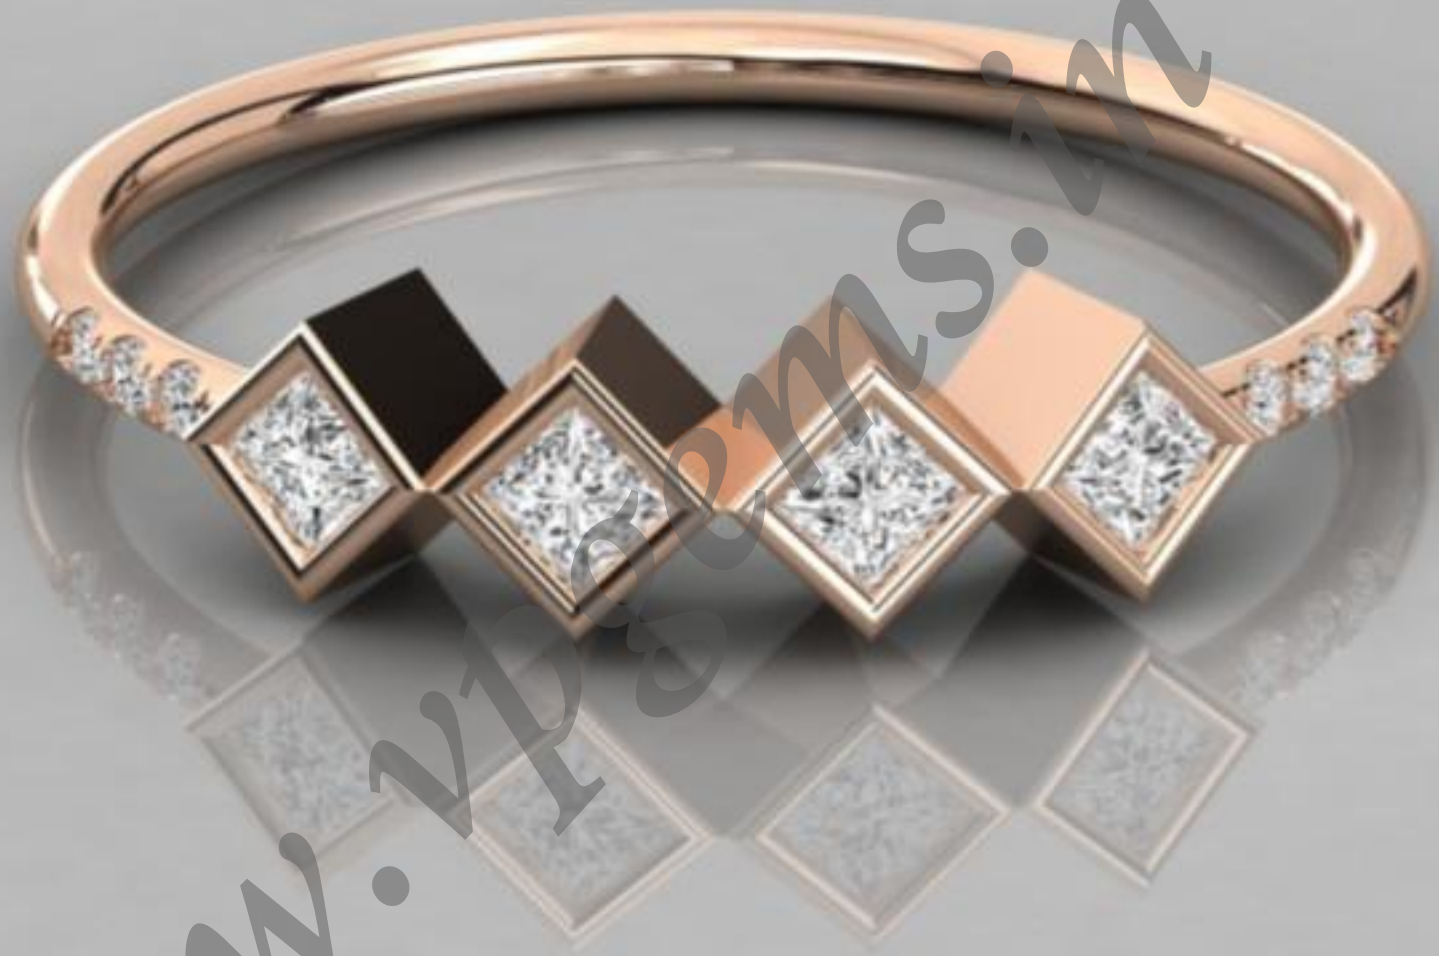

www.rp3.com.sg

Total Gem Weight		.32	Total Gem Count		10
Update			Save Report		
	Diamond Princess	Diamond			
	2.25 X 2.25	4	0.29tw		
	Diamond Round	Diamond			
	1.20 X 1.20	6	0.039tw		
GOLD WT. - 1.62 GRM.