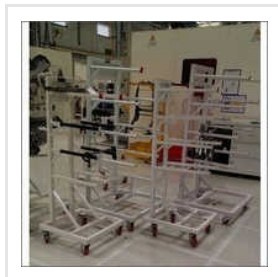

Z-TYPE BELT CONVEYOR

ASSEMBLY LINE BELT CONVEYOR

INDUSTRIAL FLAT BELT CONVEYORS

About Us

Popular as a market tycoon and a company which has set higher standards of quality, we, Reidius Engitech Private Limited, have achieved huge success in very less time. Our wide gamut of offerings includes Industrial Assembly Line Belt Conveyor, Vertical Screw Conveyor, Industrial Mild Steel Trolley, SS Roller Conveyor, Inspection Tables, etc. All these items are made from pristine grade raw material and only delivered to customers after undergoing quality tests. The items we manufacture and supply are in great demand in markets owing to their features like high and smooth performance, long service life and energy efficiency. Moreover, our items require minimal or no maintenance.

SS Wire Mesh Belt Conveyor

Mild Steel Material Handling Trolley

Mild Steel 4 Wheel Trolley

Portable Belt Conveyor

Stainless Steel Screw Conveyor

Material Handling Trolley

Assembly Line Working Table

SS Roller Conveyor

Stainless Steel Flexible Gravity Conveyor

Industrial Assembly Line Belt Conveyor

Inclined Belt Conveyor

ADDRESS

Plot No- 405/1/p, Pvt. Plot a,
Ashwamegh Estate, Changodar,
Ahmedabad, Gujarat, India
(382213).