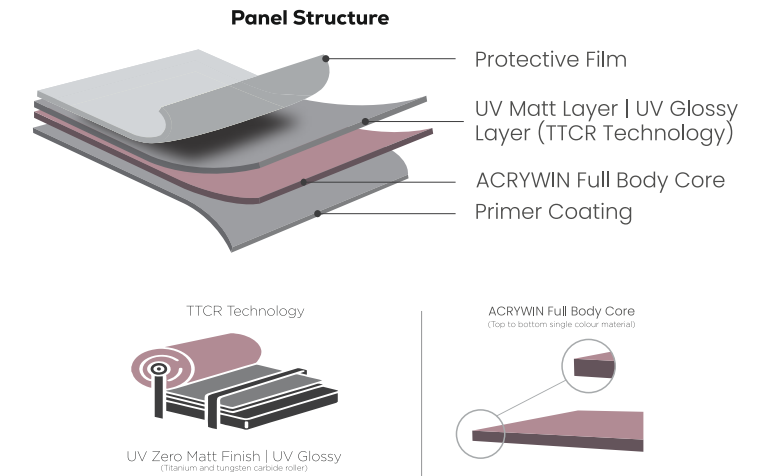

INDEX

SR. NO.	FINISH	DESIGN NO.	PG. NO.	SR. NO.	FINISH	DESIGN NO.	PG. NO.
01	AW	2001	02	17	AW	2017	10
02	AW	2002	02	18	AW	2018	10
03	AW	2003	02	19	AW	2019	12
04	AW	2004	02	20	AW	2020	12
05	AW	2005	04	21	AW	2021	12
06	AW	2006	04	22	AW	2022	14
07	AW	2007	04	23	AW	2023	14
08	AW	2008	04	24	AW	2024	14
09	AW	2009	06	25	AW	2025	14
10	AW	2010	06	26	AW	2026	16
11	AW	2011	06	27	AW	2027	16
12	AW	2012	06	28	AW	2028	18
13	AW	2013	08	29	AW	2029	18
14	AW	2014	08	30	AW	2030	18
15	AW	2015	08	31	AW	2031	18
16	AW	2016	08				

TECHNICAL SPECIFICATION

PRODUCT CHARACTERISTICS

- **HIGH THERMAL STABILITY**
  ACRYWIN is superior to other highly durable product when heat tested.
- **SCRATCH RESISTANCE**
  ACRYWIN has strong scratch resistance compared to other resins so it has strong surface hardness.
- **THICKNESS : 1 MM (+/-10) (Same as sample use in brochure)**
  SIZE : 1220MM X 2440MM (4ft x 8 ft)
- **ACRYWIN** has outstanding weather-proof durability than other resins.

	UV SHEET	PVC	PREMIUM DECORATIVE SHEETS
Eco-Friendly	X	X	✓
Weather Resistance	X	✓	✓
Smoothness	X	✓	✓
2nd Processability	X	✓	✓
A/S Availability	X	✓	✓
Heat Resistance	X	X	✓
Pencil Hardness	X	X	✓
Rockwell Hardness	X	X	✓
Weather Proof	X	X	✓
Durability	X	X	✓

Eco-Friendly

Weather Resistance

Heat Resistance

Durability

Smoothness

Anti-Bacterial

Optimal Adhesive for PREMIUM DECORATIVE SHEETS

Antifinger, anti-scratch, soft touch and more environmentally friendly

- Using excimer technology, the surface has improved repair performance and is super scratch-resistant compared to similar Acrywin products on the market. Extremely delicate.
- Acrywin material is composed of a multi-layer structure and has stable performance.
- Complies with EU REACH regulations and food-grade environmental protection requirements.
- It does not contain plasticizers, formaldehyde, heavy metals or other harmful substances, and is truly non-toxic and odourless.
- Weather resistance gray card level 4 or above; specific colors can remain weather-resistant for up to 5 years without discoloration.
- The hardness is up to 1H and has good scratch resistance.
- The stain-resistance level can reach level 5 with no obvious change.
- The matte surface feels as smooth as skin, and minor scratches can be repaired with heat.
- Compared with PVC, Acrywin is more environmentally friendly and has stronger surface anti-fouling and scratch resistance. It is an ideal decorative material for door and integrated wall cabinet panels.